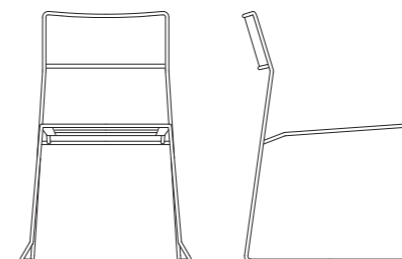

Dimensions:
H 82 x L 53 x D 57 cm
H seat 45,5 cm

Net weight: 5,5 Kg
Use: indoor/outdoor
Stackable (max 8 pcs)
with protections

LOG SPAGHETTI STOOL | ART. 818

Dimensioni:
H 94 x L 50 x P 49 cm
H seduta 75 cm

Peso netto: 7 Kg
Uso: interno/esterno
Impilabile (max 8 pz)
con protezioni

Dimensions:
H 94 x L 50 x D 49 cm
H seat 75 cm

Net weight: 7 Kg
Use: indoor/outdoor
Stackable (max 8 pcs)
with protections

FUSTO / FRAME

CORDA PVC / PVC ROPE

* FINITURA GOFFRATA / EMBOSSED FINISH

LOG LEATHER | ART. 626

Dimensioni:
H 82 x L 53 x P 57 cm
H seduta 46 cm

Peso netto: 6,75 Kg
Uso: interno

Dimensions:
H 82 x L 53 x D 57 cm
H seat 46 cm