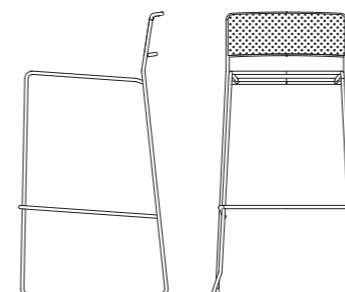

LOG is a comfortable and essential design collection of chairs and stools, where the structure in steel rod draws the profiles and volumes with a harmonious symmetry between empty and full. Versions with seat and back in mesh or braided rope with coloured PVC are suitable for outdoor use. The bonded leather coating offers a stylish solution for indoors.

LOG MESH CHAIR | ART. 648

Dimensioni:
H 82 x L 53 x P 57 cm
H seduta 45,5 cm

Dimensions:
H 82 x L 53 x D 57 cm
H seat 45,5 cm

Peso netto: 5,5 Kg
Uso: interno/esterno
Impilabile (max 8 pz)
con protezioni

Net weight: 5,5 Kg
Use: indoor/outdoor
Stackable (max 8 pcs)
with protections

LOG MESH STOOL | ART. 812

Dimensioni:
H 94 x L 50 x P 49 cm
H seduta 75 cm

Dimensions:
H 94 x L 50 x D 49 cm
H seat 75 cm

Peso netto: 7 Kg
Uso: interno/esterno
Impilabile (max 8 pz)
con protezioni

Net weight: 7 Kg
Use: indoor/outdoor
Stackable (max 8 pcs)
with protections

Dimensions:
H 82 x L 53 x D 57 cm
H seat 45,5 cm

Net weight: 5,5 Kg
Use: indoor/outdoor
Stackable (max 8 pcs)
with protections

LOG SPAGHETTI STOOL | ART. 818

Dimensioni:
H 94 x L 50 x P 49 cm
H seduta 75 cm