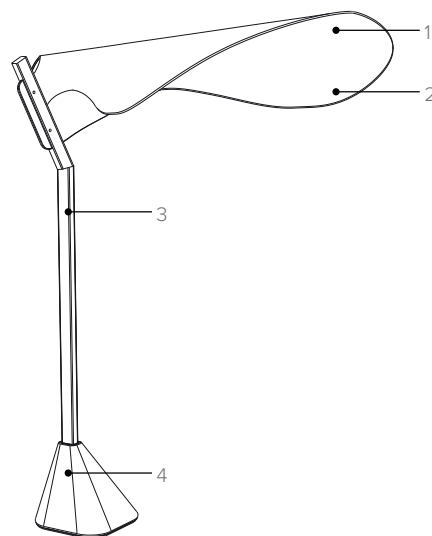

PINCETTES

Luciano Dell'Orefice

- 1 Multilayer polyester sheet**
Pannello in fibra di poliestere
- 2 Fabric upholstery**
Rivestimento in tessuto
- 3 Solid wood structure**
Struttura interna in legno massello
- 4 Concrete base**
Piedistallo in cemento grezzo

PINCETTES - Pincettes is a set of open dividers which offers ways to isolate without encasing the users, respecting their habits when it's break time. The construction is very simple and is adapted to work spaces making small and quiet islands where you can rest, read, chat or take a nap out of sight.

PINCETTES cap

PINCETTES shield

true

PINCETTES – The module is composed by a multilayer sheet of polyester and textile pinched in a solid wood structure and fixed to a concrete base or to the ceiling.

PINCETTES – Il modulo e' composto da un cuscinetto di fibra di poliestere termoformato con due strati di tessuto, pinzato all'interno di una struttura in legno massello inserita su un piedistallo di cemento grezzo o fissata a soffitto.