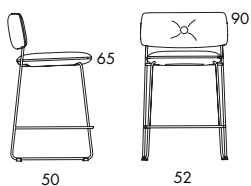

**S72-65** 6.4 kg | 0.38 m<sup>3</sup>/2 pcs 

**S72-82** 6.9 kg | 0.44 m<sup>3</sup>/2 pcs 

**STACKABLE BARSTOOL.** Wood and steel frame. Moulded CMHR foam padding. Upholstered in fabric or leather. Leather as per cc. 6a. Chrome plated (chrome III) or black-painted steel frame. Plastic foot.

Dundra is a large family that includes foot stools, chairs, barstools, easy chairs, sofas and tables.

**S72-65** 6.4 kg | 0.38 m<sup>3</sup>/2 pcs 

**S72-65**

Seat height	65
Overall height	90
Seat width	45
Overall width	52
Seat depth	41
Overall depth	50
Weight, kg	6.4
Cbm	0.38/2 pcs

**S72-82** 6.9 kg | 0.44 m<sup>3</sup>/2 pcs 

<b>S72-82</b>	
Seat height	82
Overall height	107
Seat width	45
Overall width	52
Seat depth	41
Overall depth	52
Weight, kg	6.9
Cbm	0.44/2 pcs

**Inspire. Create. Deliver.**