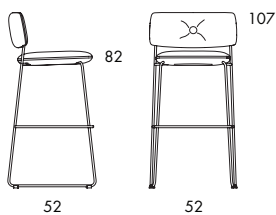

**S72-65** 6.4 kg | 0.38 m<sup>3</sup>/2 pcs 

**S72-82** 6.9 kg | 0.44 m<sup>3</sup>/2 pcs 

**STACKABLE BARSTOOL.** Wood and steel frame. Moulded CMHR foam padding. Upholstered in fabric or leather. Leather as per cc. 6a. Chrome plated (chrome III) or black-painted steel frame. Plastic foot.

Dundra is a large family that includes foot stools, chairs, barstools, easy chairs, sofas and tables.

**S72-65** 6.4 kg | 0.38 m<sup>3</sup>/2 pcs 

**S72-65**

Seat height	65
Overall height	90
Seat width	45
Overall width	52
Seat depth	41
Overall depth	50
Weight, kg	6.4
Cbm	0.38/2 pcs

**S72-82** 6.9 kg | 0.44 m<sup>3</sup>/2 pcs 

<b>S72-82</b>	
Seat height	82
Overall height	107
Seat width	45
Overall width	52
Seat depth	41
Overall depth	52
Weight, kg	6.9
Cbm	0.44/2 pcs

**Inspire. Create. Deliver.**