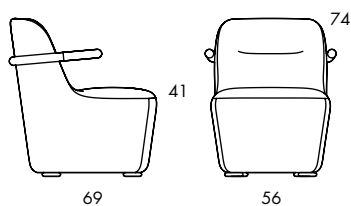


**O721****O720**

EASY CHAIR | EASY CHAIR WITH ARMRESTS. Moulded HR polyurethane foam padding. Upholstered in fabric or leather. Feet in steel alternatively feet and rackrest in steel, armguide in wood.

	O721
Seat height	41
Overall height	74
Overall width	55
Overall depth	68

	O720
Seat height	41
Overall height	74
Overall width	56
Overall depth	69

Inspire. Create. Deliver.