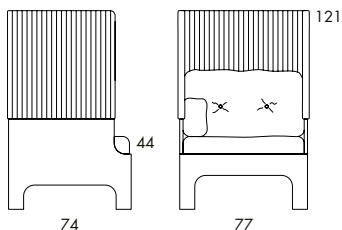

S51L 25 kg | 0.6 m³/pc

S51H 35 kg | 0.85 m³/pc

LOW EASY CHAIR | HIGH EASY CHAIR. Frame in compression moulded, layer-glued veneer with stained ash or oak finish. No-sag springs. Sound absorbing hood in Europost Welded fabric. Seat cushion, back cushion and small side cushion in polyester and down covered with fabric or leather. Upholstered buttons.

Koja is also available as a 2-seat and 3-seat sofa.

	S51L
Seat height	44
Overall height	83
Seat width	71
Overall width	77
Seat depth	55
Overall depth	74
Weight, kg	25
Cbm	0.6/pc

	S51H
Seat height	44
Overall height	121
Seat width	71
Overall width	77
Seat depth	55
Overall depth	74
Weight, kg	35
Cbm	0.85/pc