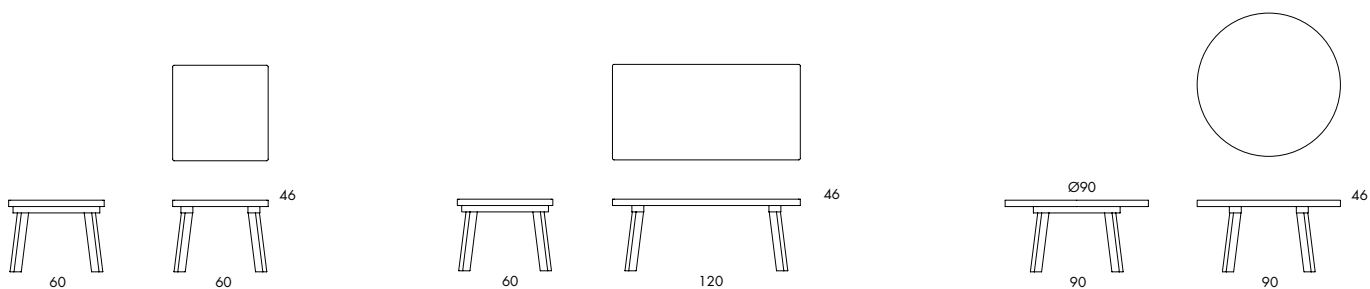

	O210
Seat height	41
Overall height	72
Overall width	50
Overall depth	70

**L210**

COFFEE TABLE. Solid pine, clear lacquered or Osmo treated. Other colours in Osmo/hard-wax or lacquered finishes available for projects.

L210
 Table height 46
 Table top 60x60 | 60x120 | Ø90

9A | OSMO

1. CRÈME
3136

2. CLAY
3116

3. RUST
3138

4. EBENHOLZ
3161

5. RED
3104

6. YELLOW
3105