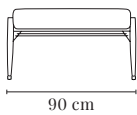

FOX 3-SEATER / 3 PLACES

PACKAGE / EMBALLAGE	On pallet / Sur palette
COM (CONSUMPTION)	4,1 x 1,4 m (1 pcs) 3,9 x 1,4 m (2+ pcs)
COL (CONSUMPTION)	6,6 m ²

BRASS PIPES UNDER THE SEAT / TUYAUX EN LAITON SOUS LE SIÈGE

ARMREST SIDE TABLE / TABLE D'APPOINT ACCOUDOIR

EXPLORE SERIES / EXPLOREZ LA SÉRIE

FOX FOOTREST / REPOSE PIEDS

PACKAGE / EMBALLAGE	48 x 63 x 63 cm
COM (CONSUMPTION)	1,0 x 1,4 m (1 pcs) 0,8 x 1,4 m (2+ pcs)
COL (CONSUMPTION)	1,3 m ² (min 2 pcs)

FOX BENCH / BANQUETTE 90

PACKAGE / EMBALLAGE	48 x 94 x 49 cm
COM (CONSUMPTION)	1,2 x 1,4 m (1 pcs) 1 x 1,4 m (2+ pcs)
COL (CONSUMPTION)	1,6 m ² (min 2 pcs)

FOX BENCH / BANQUETTE 125

PACKAGE / EMBALLAGE	48 x 129 x 49 cm
COM (CONSUMPTION)	1,8 x 1,4 m (1 pcs) 1,2 x 1,4 m (2+ pcs)
COL (CONSUMPTION)	2 m ² (min 2 pcs)

PACKAGE / EMBALLAGE 104 x 59 x 59 cm

PACKAGE / EMBALLAGE 104 x 40 x 59 cm

SPECIFICATION / SPÉCIFICATION

YEAR OF DESIGN: 1960's

LEGS: solid ash wood with brass finishing

INTERNAL STRUCTURE: solid beech wood