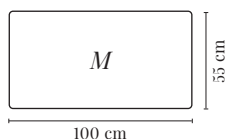

FOX BENCH / BANQUETTE 90

PACKAGE / EMBALLAGE	48 x 94 x 49 cm
COM (CONSUMPTION)	1,2 x 1,4 m (1 pcs) 1 x 1,4 m (2+ pcs)
COL (CONSUMPTION)	1,6 m ² (min 2 pcs)

FOX BENCH / BANQUETTE 125

PACKAGE / EMBALLAGE	48 x 129 x 49 cm
COM (CONSUMPTION)	1,8 x 1,4 m (1 pcs) 1,2 x 1,4 m (2+ pcs)
COL (CONSUMPTION)	2 m ² (min 2 pcs)

EXPLORE SERIES / EXPLOREZ LA SÉRIE

FOX SQUARE COFFEE TABLES / TABLE BASSE CARRÉE

PACKAGE / EMBALLAGE 59 x 59 x 59 cm

PACKAGE / EMBALLAGE 42 x 59 x 59 cm

FOX RECTANGULAR COFFEE TABLES / TABLE BASSE RECTANGULAIRE

PACKAGE / EMBALLAGE 104 x 59 x 59 cm

PACKAGE / EMBALLAGE 104 x 40 x 59 cm

SPECIFICATION / SPÉCIFICATION

YEAR OF DESIGN: 1960's

LEGS: solid ash wood with brass finishing

INTERNAL STRUCTURE: solid beech wood