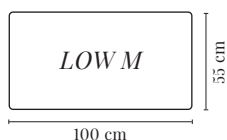

FOX BENCH / BANQUETTE 90

PACKAGE / EMBALLAGE	48 x 94 x 49 cm
COM (CONSUMPTION)	1,2 x 1,4 m (1 pcs) 1 x 1,4 m (2+ pcs)
COL (CONSUMPTION)	1,6 m ² (min 2 pcs)

FOX BENCH / BANQUETTE 125

PACKAGE / EMBALLAGE	48 x 129 x 49 cm
COM (CONSUMPTION)	1,8 x 1,4 m (1 pcs) 1,2 x 1,4 m (2+ pcs)
COL (CONSUMPTION)	2 m ² (min 2 pcs)

EXPLORE SERIES / EXPLOREZ LA SÉRIE

FOX ROUND COFFEE TABLES / TABLE BASSE RONDE

PACKAGE / EMBALLAGE 42 x 59 x 59 cm

PACKAGE / EMBALLAGE 36 x 69 x 69 cm

PACKAGE / EMBALLAGE 32 x 84 x 84 cm

PACKAGE / EMBALLAGE 59 x 54 x 54 cm

EXPLORE SERIES / EXPLOREZ LA SÉRIE

FOX SQUARE COFFEE TABLES / TABLE BASSE CARRÉE

PACKAGE / EMBALLAGE 59 x 59 x 59 cm

PACKAGE / EMBALLAGE 42 x 59 x 59 cm

FOX RECTANGULAR COFFEE TABLES / TABLE BASSE RECTANGULAIRE

PACKAGE / EMBALLAGE 104 x 59 x 59 cm

PACKAGE / EMBALLAGE 104 x 40 x 59 cm

SPECIFICATION / SPÉCIFICATION

YEAR OF DESIGN: 1960's

LEGS: solid ash wood with brass finishing

INTERNAL STRUCTURE: solid beech wood