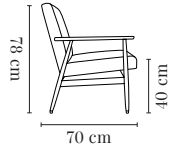

EXPLORE SERIES / EXPLOREZ LA SÉRIE

FOX LOUNGE CHAIR / FAUTEUIL LOUNGE

PACKAGE / EMBALLAGE 82 x 66 x 74 cm
COM (CONSUMPTION) 1,7 x 1,4 m (1 pcs) 1,3 x 1,4 m (2+ pcs)
COL (CONSUMPTION) 2,3 m²

FOX ROCKING CHAIR / FAUTEUIL À BASCULE

PACKAGE / EMBALLAGE 82 x 66 x 80 cm
COM (CONSUMPTION) 1,7 x 1,4 m (1 pcs) 1,3 x 1,4 m (2+ pcs)
COL (CONSUMPTION) 2,3 m²

FOX CLUB CHAIR / FAUTEUIL CLUB

PACKAGE / EMBALLAGE 82 x 66 x 74 cm
COM (CONSUMPTION) 1,7 x 1,4 m (1 pcs) 1,3 x 1,4 m (2+ pcs)
COL (CONSUMPTION) 2,3 m²

FOX SOFA

PACKAGE / EMBALLAGE 124 x 82 x 74 cm
COM (CONSUMPTION) 3,4 x 1,4 m (1 pcs) 2,7 x 1,4 m (2+ pcs)
COL (CONSUMPTION) 4,5 m²

FOX 2-SEATER / 2 PLACES

PACKAGE / EMBALLAGE 124 x 82 x 74 cm
COM (CONSUMPTION) 2,7 x 1,4 m (1 pcs) 2,6 x 1,4 m (2+ pcs)
COL (CONSUMPTION) 4,4 m²

PACKAGE / EMBALLAGE 104 x 59 x 59 cm

PACKAGE / EMBALLAGE 104 x 40 x 59 cm

SPECIFICATION / SPÉCIFICATION

YEAR OF DESIGN: 1960's

LEGS: solid ash wood with brass finishing

INTERNAL STRUCTURE: solid beech wood