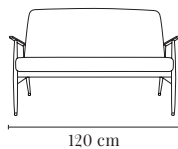

EXPLORE SERIES / EXPLOREZ LA SÉRIE

FOX LOUNGE CHAIR / FAUTEUIL LOUNGE

PACKAGE / EMBALLAGE 82 x 66 x 74 cm
COM (CONSUMPTION) 1,7 x 1,4 m (1 pcs) 1,3 x 1,4 m (2+ pcs)
COL (CONSUMPTION) 2,3 m²

FOX ROCKING CHAIR / FAUTEUIL À BASCULE

PACKAGE / EMBALLAGE 82 x 66 x 80 cm
COM (CONSUMPTION) 1,7 x 1,4 m (1 pcs) 1,3 x 1,4 m (2+ pcs)
COL (CONSUMPTION) 2,3 m²

FOX CLUB CHAIR / FAUTEUIL CLUB

PACKAGE / EMBALLAGE 82 x 66 x 74 cm
COM (CONSUMPTION) 1,7 x 1,4 m (1 pcs) 1,3 x 1,4 m (2+ pcs)
COL (CONSUMPTION) 2,3 m²

FOX SOFA

PACKAGE / EMBALLAGE 124 x 82 x 74 cm
COM (CONSUMPTION) 3,4 x 1,4 m (1 pcs) 2,7 x 1,4 m (2+ pcs)
COL (CONSUMPTION) 4,5 m²

FOX 2-SEATER / 2 PLACES

PACKAGE / EMBALLAGE 124 x 82 x 74 cm
COM (CONSUMPTION) 2,7 x 1,4 m (1 pcs) 2,6 x 1,4 m (2+ pcs)
COL (CONSUMPTION) 4,4 m²

PACKAGE / EMBALLAGE 104 x 59 x 59 cm

PACKAGE / EMBALLAGE 104 x 40 x 59 cm

SPECIFICATION / SPÉCIFICATION

YEAR OF DESIGN: 1960's

LEGS: solid ash wood with brass finishing

INTERNAL STRUCTURE: solid beech wood