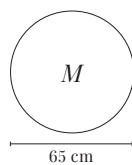

ARMREST SIDE TABLE / TABLE D'APPOINT ACCOUDOIR

EXPLORE SERIES / EXPLOREZ LA SÉRIE

FOX FOOTREST / REPOSE PIEDS

PACKAGE / EMBALLAGE	48 x 63 x 63 cm
COM (CONSUMPTION)	1,0 x 1,4 m (1 pcs) 0,8 x 1,4 m (2+ pcs)
COL (CONSUMPTION)	1,3 m ² (min 2 pcs)

FOX BENCH / BANQUETTE 90

PACKAGE / EMBALLAGE	48 x 94 x 49 cm
COM (CONSUMPTION)	1,2 x 1,4 m (1 pcs) 1 x 1,4 m (2+ pcs)
COL (CONSUMPTION)	1,6 m ² (min 2 pcs)

FOX BENCH / BANQUETTE 125

PACKAGE / EMBALLAGE	48 x 129 x 49 cm
COM (CONSUMPTION)	1,8 x 1,4 m (1 pcs) 1,2 x 1,4 m (2+ pcs)
COL (CONSUMPTION)	2 m ² (min 2 pcs)

EXPLORE SERIES / EXPLOREZ LA SÉRIE

FOX ROUND COFFEE TABLES / TABLE BASSE RONDE

PACKAGE / EMBALLAGE 42 x 59 x 59 cm

PACKAGE / EMBALLAGE 36 x 69 x 69 cm

PACKAGE / EMBALLAGE 32 x 84 x 84 cm

PACKAGE / EMBALLAGE 59 x 54 x 54 cm