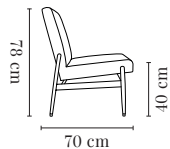

EXPLORE SERIES / EXPLOREZ LA SÉRIE

FOX LOUNGE CHAIR / FAUTEUIL LOUNGE

PACKAGE / EMBALLAGE 82 x 66 x 74 cm
COM (CONSUMPTION) 1,7 x 1,4 m (1 pcs) 1,3 x 1,4 m (2+ pcs)
COL (CONSUMPTION) 2,3 m²

FOX ROCKING CHAIR / FAUTEUIL À BASCULE

PACKAGE / EMBALLAGE 82 x 66 x 80 cm
COM (CONSUMPTION) 1,7 x 1,4 m (1 pcs) 1,3 x 1,4 m (2+ pcs)
COL (CONSUMPTION) 2,3 m²

FOX CLUB CHAIR / FAUTEUIL CLUB

PACKAGE / EMBALLAGE 82 x 66 x 74 cm
COM (CONSUMPTION) 1,7 x 1,4 m (1 pcs) 1,3 x 1,4 m (2+ pcs)
COL (CONSUMPTION) 2,3 m²

FOX SOFA

PACKAGE / EMBALLAGE 124 x 82 x 74 cm
COM (CONSUMPTION) 3,4 x 1,4 m (1 pcs) 2,7 x 1,4 m (2+ pcs)
COL (CONSUMPTION) 4,5 m²

FOX 2-SEATER / 2 PLACES

PACKAGE / EMBALLAGE 124 x 82 x 74 cm
COM (CONSUMPTION) 2,7 x 1,4 m (1 pcs) 2,6 x 1,4 m (2+ pcs)
COL (CONSUMPTION) 4,4 m²

PACKAGE / EMBALLAGE 104 x 59 x 59 cm

PACKAGE / EMBALLAGE 104 x 40 x 59 cm

SPECIFICATION / SPÉCIFICATION

YEAR OF DESIGN: 1960's

LEGS: solid ash wood with brass finishing

INTERNAL STRUCTURE: solid beech wood