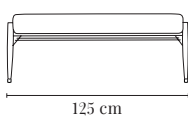

FOX 3-SEATER / 3 PLACES

PACKAGE / EMBALLAGE	On pallet / Sur palette
COM (CONSUMPTION)	4,1 x 1,4 m (1 pcs) 3,9 x 1,4 m (2+ pcs)
COL (CONSUMPTION)	6,6 m ²

BRASS PIPES UNDER THE SEAT / TUYAUX EN LAITON SOUS LE SIÈGE

ARMREST SIDE TABLE / TABLE D'APPOINT ACCOUDOIR

EXPLORE SERIES / EXPLOREZ LA SÉRIE

FOX FOOTREST / REPOSE PIEDS

PACKAGE / EMBALLAGE	48 x 63 x 63 cm
COM (CONSUMPTION)	1,0 x 1,4 m (1 pcs) 0,8 x 1,4 m (2+ pcs)
COL (CONSUMPTION)	1,3 m ² (min 2 pcs)

FOX BENCH / BANQUETTE 90

PACKAGE / EMBALLAGE	48 x 94 x 49 cm
COM (CONSUMPTION)	1,2 x 1,4 m (1 pcs) 1 x 1,4 m (2+ pcs)
COL (CONSUMPTION)	1,6 m ² (min 2 pcs)

FOX BENCH / BANQUETTE 125

PACKAGE / EMBALLAGE	48 x 129 x 49 cm
COM (CONSUMPTION)	1,8 x 1,4 m (1 pcs) 1,2 x 1,4 m (2+ pcs)
COL (CONSUMPTION)	2 m ² (min 2 pcs)

PACKAGE / EMBALLAGE 104 x 59 x 59 cm

PACKAGE / EMBALLAGE 104 x 40 x 59 cm

SPECIFICATION / SPÉCIFICATION

YEAR OF DESIGN: 1960's

LEGS: solid ash wood with brass finishing

INTERNAL STRUCTURE: solid beech wood