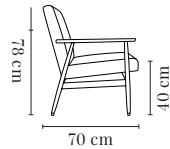

EXPLORE SERIES / EXPLOREZ LA SÉRIE

FOX LOUNGE CHAIR / FAUTEUIL LOUNGE

PACKAGE / EMBALLAGE 82 x 66 x 74 cm
COM (CONSUMPTION) 1,7 x 1,4 m (1 pcs) 1,3 x 1,4 m (2+ pcs)
COL (CONSUMPTION) 2,3 m²

FOX ROCKING CHAIR / FAUTEUIL À BASCULE

PACKAGE / EMBALLAGE 82 x 66 x 80 cm
COM (CONSUMPTION) 1,7 x 1,4 m (1 pcs) 1,3 x 1,4 m (2+ pcs)
COL (CONSUMPTION) 2,3 m²

FOX CLUB CHAIR / FAUTEUIL CLUB

PACKAGE / EMBALLAGE 82 x 66 x 74 cm
COM (CONSUMPTION) 1,7 x 1,4 m (1 pcs) 1,3 x 1,4 m (2+ pcs)
COL (CONSUMPTION) 2,3 m²

FOX SOFA

PACKAGE / EMBALLAGE 124 x 82 x 74 cm
COM (CONSUMPTION) 3,4 x 1,4 m (1 pcs) 2,7 x 1,4 m (2+ pcs)
COL (CONSUMPTION) 4,5 m²

FOX 2-SEATER / 2 PLACES

PACKAGE / EMBALLAGE 124 x 82 x 74 cm
COM (CONSUMPTION) 2,7 x 1,4 m (1 pcs) 2,6 x 1,4 m (2+ pcs)
COL (CONSUMPTION) 4,4 m²

PACKAGE / EMBALLAGE 104 x 59 x 59 cm

PACKAGE / EMBALLAGE 104 x 40 x 59 cm

SPECIFICATION / SPÉCIFICATION

YEAR OF DESIGN: 1960's

LEGS: solid ash wood with brass finishing

INTERNAL STRUCTURE: solid beech wood