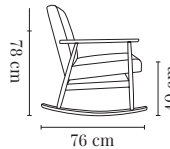

EXPLORE SERIES / EXPLOREZ LA SÉRIE

FOX LOUNGE CHAIR / FAUTEUIL LOUNGE

PACKAGE / EMBALLAGE 82 x 66 x 74 cm
COM (CONSUMPTION) 1,7 x 1,4 m (1 pcs) 1,3 x 1,4 m (2+ pcs)
COL (CONSUMPTION) 2,3 m²

FOX ROCKING CHAIR / FAUTEUIL À BASCULE

PACKAGE / EMBALLAGE 82 x 66 x 80 cm
COM (CONSUMPTION) 1,7 x 1,4 m (1 pcs) 1,3 x 1,4 m (2+ pcs)
COL (CONSUMPTION) 2,3 m²

FOX CLUB CHAIR / FAUTEUIL CLUB

PACKAGE / EMBALLAGE 82 x 66 x 74 cm
COM (CONSUMPTION) 1,7 x 1,4 m (1 pcs) 1,3 x 1,4 m (2+ pcs)
COL (CONSUMPTION) 2,3 m²

FOX SOFA

PACKAGE / EMBALLAGE 124 x 82 x 74 cm
COM (CONSUMPTION) 3,4 x 1,4 m (1 pcs) 2,7 x 1,4 m (2+ pcs)
COL (CONSUMPTION) 4,5 m²

FOX 2-SEATER / 2 PLACES

PACKAGE / EMBALLAGE 124 x 82 x 74 cm
COM (CONSUMPTION) 2,7 x 1,4 m (1 pcs) 2,6 x 1,4 m (2+ pcs)
COL (CONSUMPTION) 4,4 m²

PACKAGE / EMBALLAGE 104 x 59 x 59 cm

PACKAGE / EMBALLAGE 104 x 40 x 59 cm

SPECIFICATION / SPÉCIFICATION

YEAR OF DESIGN: 1960's

LEGS: solid ash wood with brass finishing

INTERNAL STRUCTURE: solid beech wood