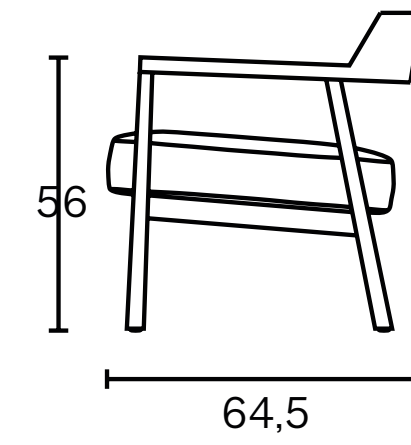

Indoor

Models of Product Family

Alek series, with its neat stance and natural feeling, is utilized as a space-human interaction enhancing furniture solution.

Chair

Lounge

Dimensions (cm)

Chair

Lounge

Technical Specifications

Package Dimensions Quantity in box: 1	Chair Lounge	63x69x84 cm 79x79x67 cm
Volume	Chair Lounge	0,29 m ³ 0,39 m ³
Weight	Chair Lounge	8,5 kg 9 kg
Structure	Solid Ashwood / Solid Beechwood	
Seat	Plywood + HR Foam + Elastic Webbing	
Upholstery	Fabric + Leather	
Warranty	2 years	