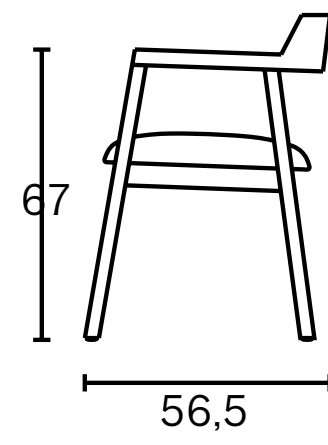

Indoor

Models of Product Family

Alek series, with its neat stance and natural feeling, is utilized as a space-human interaction enhancing furniture solution.

Chair

Lounge

Dimensions (cm)

Chair

Lounge

Technical Specifications

Package Dimensions Quantity in box: 1	Chair Lounge	63x69x84 cm 79x79x67 cm
Volume	Chair Lounge	0,29 m ³ 0,39 m ³
Weight	Chair Lounge	8,5 kg 9 kg
Structure	Solid Ashwood / Solid Beechwood	
Seat	Plywood + HR Foam + Elastic Webbing	
Upholstery	Fabric + Leather	
Warranty	2 years	