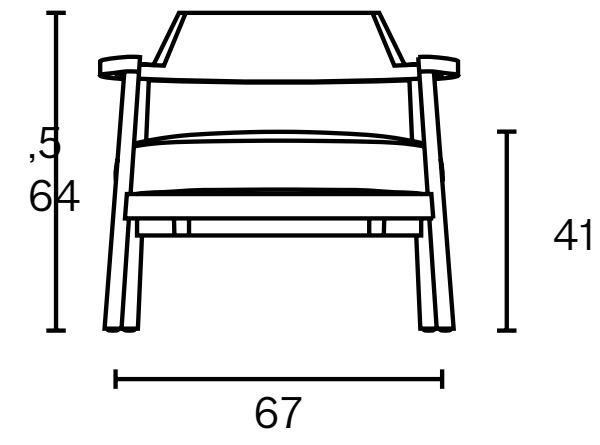

Indoor

Models of Product Family

Alek series, with its neat stance and natural feeling, is utilized as a space-human interaction enhancing furniture solution.

Chair

Lounge

Dimensions (cm)

Chair

Lounge

Technical Specifications

Package Dimensions Quantity in box: 1	Chair Lounge	63x69x84 cm 79x79x67 cm
Volume	Chair Lounge	0,29 m ³ 0,39 m ³
Weight	Chair Lounge	8,5 kg 9 kg
Structure	Solid Ashwood / Solid Beechwood	
Seat	Plywood + HR Foam + Elastic Webbing	
Upholstery	Fabric + Leather	
Warranty	2 years	