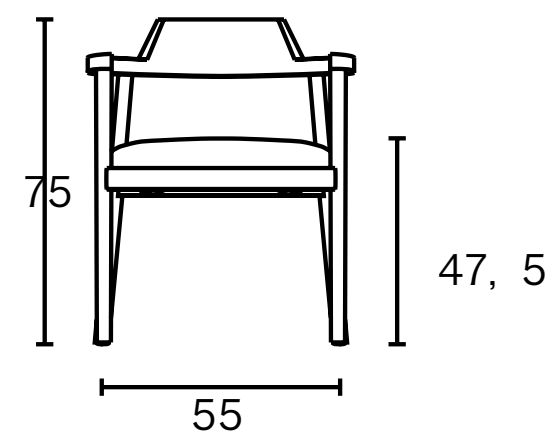

Indoor

Models of Product Family

Alek series, with its neat stance and natural feeling, is utilized as a space-human interaction enhancing furniture solution.

Chair

Lounge

Dimensions (cm)

Chair

Lounge

Technical Specifications

Package Dimensions Quantity in box: 1	Chair Lounge	63x69x84 cm 79x79x67 cm
Volume	Chair Lounge	0,29 m ³ 0,39 m ³
Weight	Chair Lounge	8,5 kg 9 kg
Structure	Solid Ashwood / Solid Beechwood	
Seat	Plywood + HR Foam + Elastic Webbing	
Upholstery	Fabric + Leather	
Warranty	2 years	