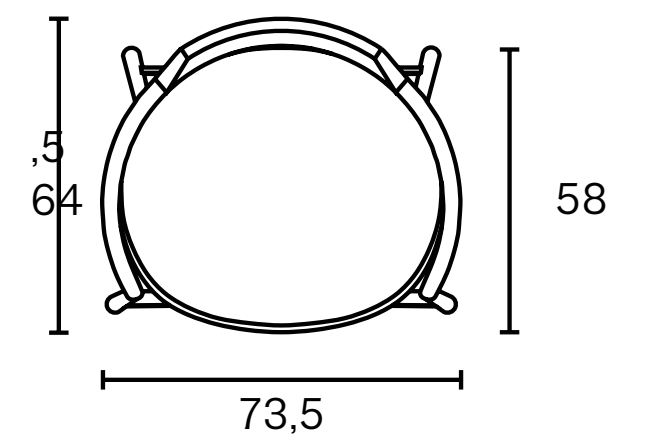

Indoor

Models of Product Family

Alek series, with its neat stance and natural feeling, is utilized as a space-human interaction enhancing furniture solution.

Chair

Lounge

Dimensions (cm)

Chair

Lounge

Technical Specifications

Package Dimensions Quantity in box: 1	Chair Lounge	63x69x84 cm 79x79x67 cm
Volume	Chair Lounge	0,29 m ³ 0,39 m ³
Weight	Chair Lounge	8,5 kg 9 kg
Structure	Solid Ashwood / Solid Beechwood	
Seat	Plywood + HR Foam + Elastic Webbing	
Upholstery	Fabric + Leather	
Warranty	2 years	