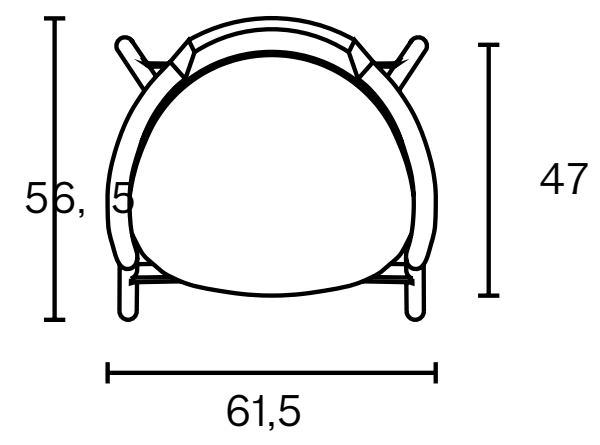

Indoor

Models of Product Family

Alek series, with its neat stance and natural feeling, is utilized as a space-human interaction enhancing furniture solution.

Chair

Lounge

Dimensions (cm)

Chair

Lounge

Technical Specifications

Package Dimensions Quantity in box: 1	Chair Lounge	63x69x84 cm 79x79x67 cm
Volume	Chair Lounge	0,29 m ³ 0,39 m ³
Weight	Chair Lounge	8,5 kg 9 kg
Structure	Solid Ashwood / Solid Beechwood	
Seat	Plywood + HR Foam + Elastic Webbing	
Upholstery	Fabric + Leather	
Warranty	2 years	