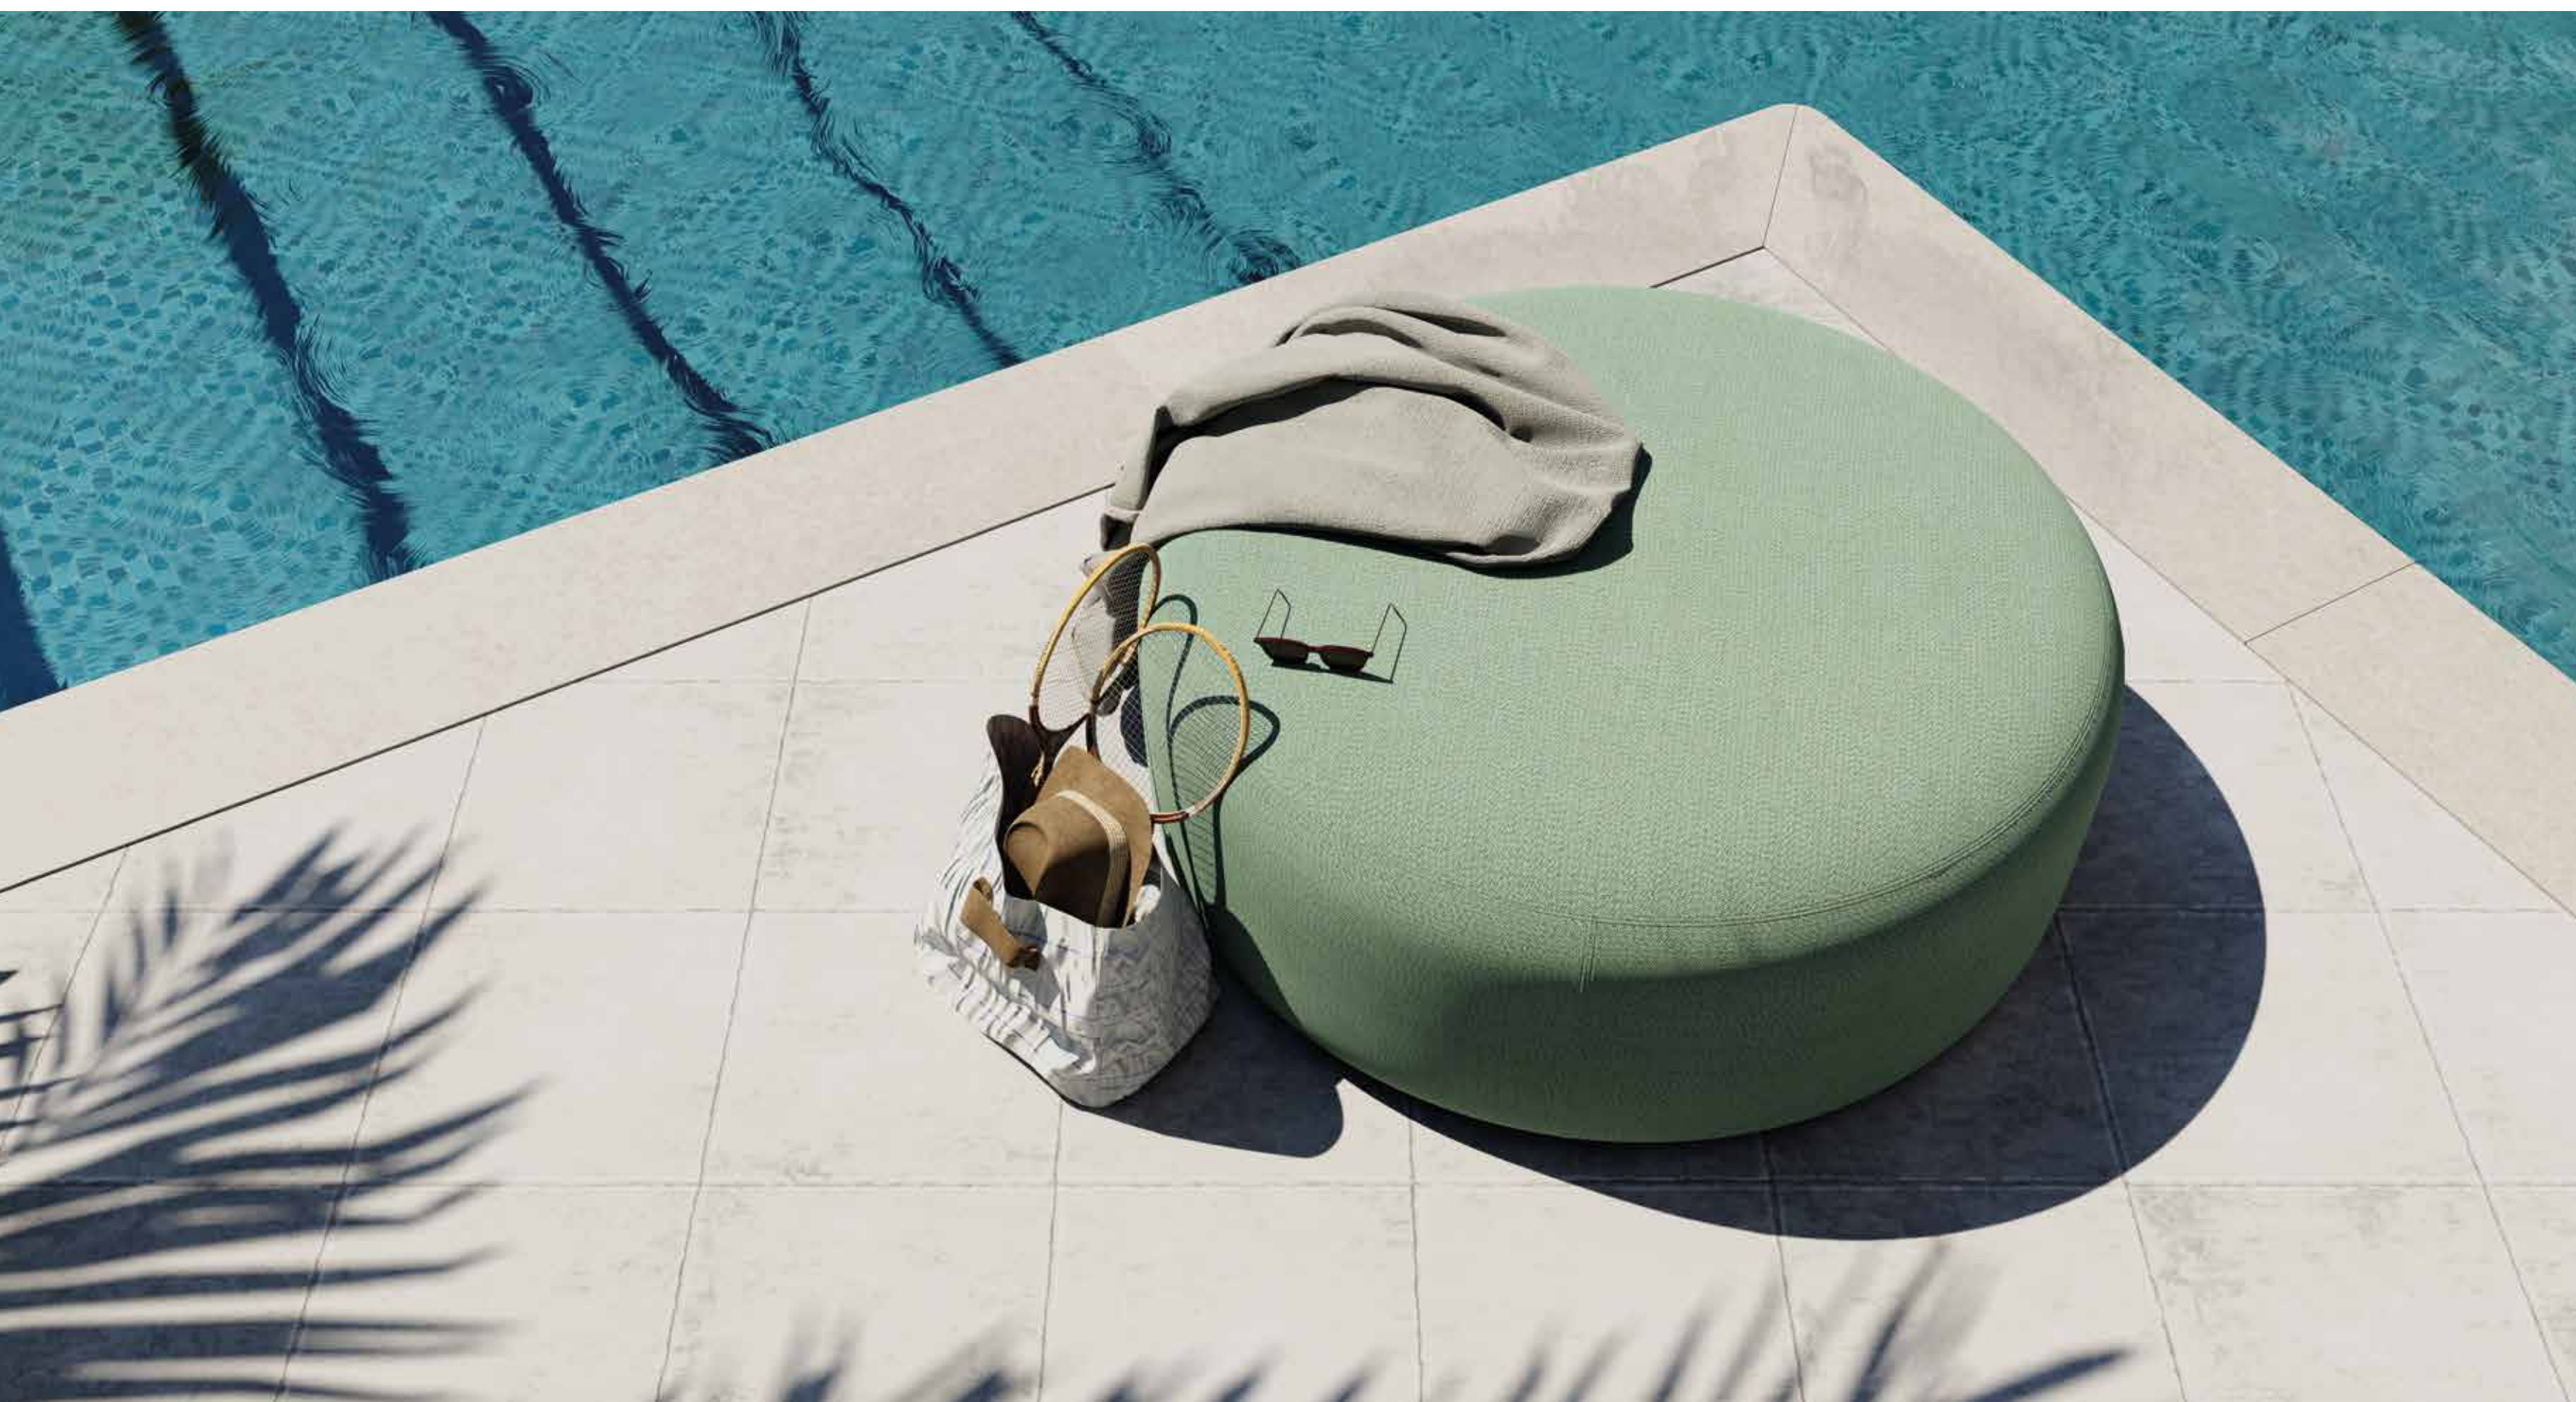

elusive | outdoor
Alp Nuhoglu

tori
Alp Nuhoglu

globe | outdoor
B&T Design Studio

fira
B&T Design Studio

sini | outdoor
Tanju Ozelgin

drage | outdoor
Alp Nuhoglu

fly | outdoor
Alp Nuhoglu

globe | outdoor
B&T Design Studio

elusive | outdoor
Alp Nuhoglu

rego play | outdoor
B&T Design Studio

rest | outdoor
B&T Design Studio

roy
B&T Design Studio

B&T &OUT
DOOR

Inspire. Create. Deliver.