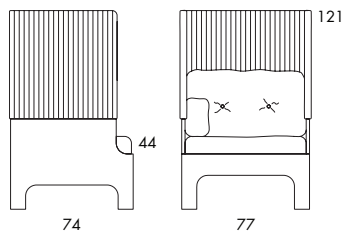

S51L 25 kg | 0.6 m³/pc

S51H 35 kg | 0.85 m³/pc

LOW EASY CHAIR | HIGH EASY CHAIR. Frame in compression moulded, layer-glued veneer with stained ash finish. No-sag springs. Sound absorbing hood in Europost Welded fabric. Seat cushion, back cushion and small side cushion in polyester and down covered with fabric or leather. Upholstered buttons.

S51L 25 kg | 0.6 m³/pc

	S51L
Seat height	44
Overall height	83
Seat width	71
Overall width	77
Seat depth	55
Overall depth	74
Weight, kg	25
Cbm	0.6/pc

S51H 35 kg | 0.85 m³/pc

	S51H
Seat height	44
Overall height	121
Seat width	71
Overall width	77
Seat depth	55
Overall depth	74
Weight, kg	35
Cbm	0.85/pc