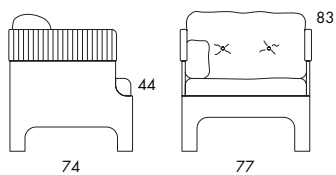

S51L 25 kg | 0.6 m³/pc

S51H 35 kg | 0.85 m³/pc

LOW EASY CHAIR | HIGH EASY CHAIR. Frame in compression moulded, layer-glued veneer with stained ash finish. No-sag springs. Sound absorbing hood in Europost Welded fabric. Seat cushion, back cushion and small side cushion in polyester and down covered with fabric or leather. Upholstered buttons.

S51L 25 kg | 0.6 m³/pc

	S51L
Seat height	44
Overall height	83
Seat width	71
Overall width	77
Seat depth	55
Overall depth	74
Weight, kg	25
Cbm	0.6/pc

S51H 35 kg | 0.85 m³/pc

	S51H
Seat height	44
Overall height	121
Seat width	71
Overall width	77
Seat depth	55
Overall depth	74
Weight, kg	35
Cbm	0.85/pc