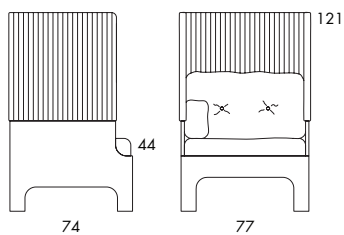

S51L 25 kg | 0.6 m³/pc

S51H 35 kg | 0.85 m³/pc

LOW EASY CHAIR | HIGH EASY CHAIR. Frame in compression moulded, layer-glued veneer with stained ash finish. No-sag springs. Sound absorbing hood in Europost Welded fabric. Seat cushion, back cushion and small side cushion in polyester and down covered with fabric or leather. Upholstered buttons.

S51L 25 kg | 0.6 m³/pc

	S51L
Seat height	44
Overall height	83
Seat width	71
Overall width	77
Seat depth	55
Overall depth	74
Weight, kg	25
Cbm	0.6/pc

S51H 35 kg | 0.85 m³/pc

	S51H
Seat height	44
Overall height	121
Seat width	71
Overall width	77
Seat depth	55
Overall depth	74
Weight, kg	35
Cbm	0.85/pc