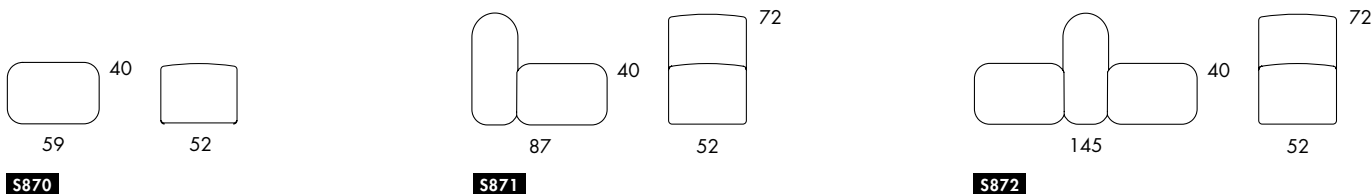

MODULAR SOFA | BENCH | EASY CHAIR | FOOTSTOOL. Can be combined with other modules from BOB and BOB JOB. Frame of wood. Moulded polyurethane foam with fabric or leather cover. Plastic feet. Built-in connection fitting. If a fabric/color option is used for fewer than 4 modules for a multicolored BOB the option is regarded as one fabric type higher. For different fabrics in seat and back the higher fabric price applies. Base in black lacquered wood +6cm gives seat height 46cm.

BOB can be put together in endless combinations. Use CAD files or the BOB Planner available on our website to create your desired variant and attach the illustration in the order. [Follow the link to BOB planner here.](#)

S870

Seat height	40
Overall height	40
Seat width	52-∞
Seat depth	59
Overall depth	59

S871

Seat height	40
Overall height	72
Seat width	52-∞
Seat depth	59
Overall depth	87

S872

Seat height	40
Overall height	72
Seat width	52-∞
Seat depth	59
Overall depth	145

S875|S876

Seat height	40
Overall height	40
Seat width	52-∞
Overall width	82-∞
Seat depth	59
Overall depth	87

Inspire. Create. Deliver.

P4.