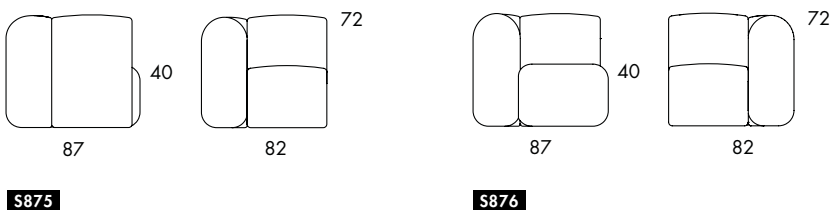

BOB can be put together in endless combinations. Use CAD files or the BOB Planner available on our website to create your desired variant and attach the illustration in the order. [Follow the link to BOB planner here.](#)

S870

Seat height	40
Overall height	40
Seat width	52-∞
Seat depth	59
Overall depth	59

S871

Seat height	40
Overall height	72
Seat width	52-∞
Seat depth	59
Overall depth	87

S872

Seat height	40
Overall height	72
Seat width	52-∞
Seat depth	59
Overall depth	145

S875|S876

Seat height	40
Overall height	40
Seat width	52-∞
Overall width	82-∞
Seat depth	59
Overall depth	87

Inspire. Create. Deliver.

P4.