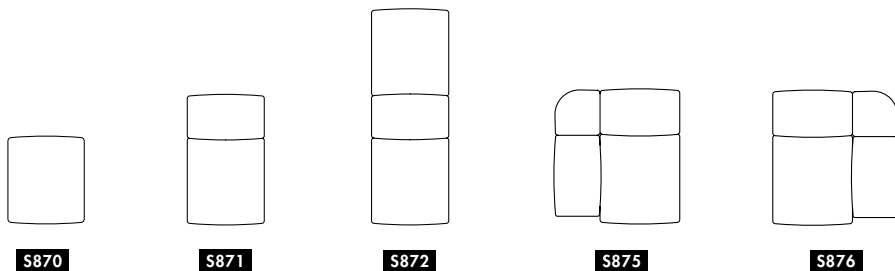

MODULAR SOFA | BENCH | EASY CHAIR | FOOTSTOOL. Can be combined with other modules from BOB and BOB JOB. Frame of wood. Moulded polyurethane foam with fabric or leather cover. Plastic feet. Built-in connection fitting. If a fabric/color option is used for fewer than 4 modules for a multicolored BOB the option is regarded as one fabric type higher. For different fabrics in seat and back the higher fabric price applies. Base in black lacquered wood +6cm gives seat height 46cm.

BOB can be put together in endless combinations. Use CAD files or the BOB Planner available on our website to create your desired variant and attach the illustration in the order. [Follow the link to BOB planner here.](#)

S870

Seat height	40
Overall height	40
Seat width	52-∞
Seat depth	59
Overall depth	59

S871

Seat height	40
Overall height	72
Seat width	52-∞
Seat depth	59
Overall depth	87

S872

Seat height	40
Overall height	72
Seat width	52-∞
Seat depth	59
Overall depth	145

S875|S876

Seat height	40
Overall height	40
Seat width	52-∞
Overall width	82-∞
Seat depth	59
Overall depth	87

Inspire. Create. Deliver.

P4.