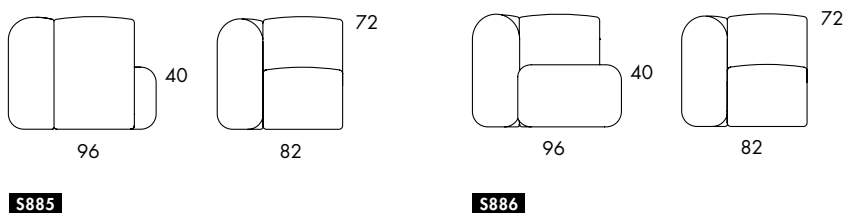

S880

S870

Seat height 40
 Overall height 40
 Seat width 52-∞
 Seat depth 68
 Overall depth 68

S881

S871

Seat height 40
 Overall height 72
 Seat width 52-∞
 Seat depth 68
 Overall depth 96

S885 | S886

Seat height 40
 Overall height 40
 Seat width 52-∞
 Overall width 82-∞
 Seat depth 68
 Overall depth 96