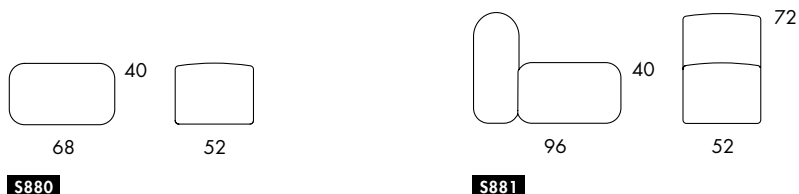

S880

S870

Seat height 40
 Overall height 40
 Seat width 52-∞
 Seat depth 68
 Overall depth 68

S881

S871

Seat height 40
 Overall height 72
 Seat width 52-∞
 Seat depth 68
 Overall depth 96

S885 | S886

Seat height 40
 Overall height 40
 Seat width 52-∞
 Overall width 82-∞
 Seat depth 68
 Overall depth 96