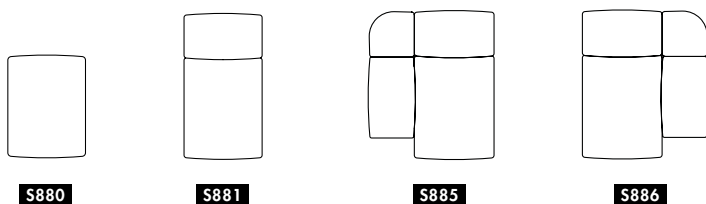

MODULAR SOFA | BENCH | EASY CHAIR | FOOTSTOOL. Can be combined with other modules from BOB Home. Frame of wood. Moulded polyurethane foam with fabric or leather cover. Plastic feet. Built-in connection fitting. If a fabric/color option is used for fewer than 4 modules for a multicolored BOB the option is regarded as one fabric type higher. For different fabrics in seat and back the higher fabric price applies.

Bob Home has a deeper and softer seat than Bob and is primarily intended to be built as armchairs, sofas and benches of various sizes. Use CAD files or the BOB Home Planner available on our website to create your desired variant and attach the illustration from the BOB Home planner in the order. [Follow the link to BOB Home planner here.](#)

S880

S870

Seat height 40
 Overall height 40
 Seat width 52-∞
 Seat depth 68
 Overall depth 68

S881

S871

Seat height 40
 Overall height 72
 Seat width 52-∞
 Seat depth 68
 Overall depth 96

S885 | S886

Seat height 40
 Overall height 40
 Seat width 52-∞
 Overall width 82-∞
 Seat depth 68
 Overall depth 96