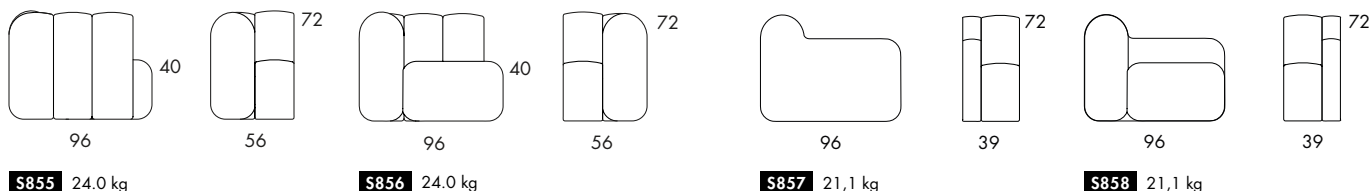

**S850** 5.0 kg

**S850**  
 Seat height 40  
 Overall height 40  
 Seat width 26-∞  
 Overall width 26-∞  
 Seat depth 68  
 Overall depth 68

**S851** 9.7 kg

**S851**  
 Seat height 40  
 Overall height 72  
 Seat width 26-∞  
 Overall width 26-∞  
 Seat depth 68  
 Overall depth 96

**S853** 4.0 kg

**S853**  
 Seat height 40  
 Overall height 40  
 Seat width 27-∞  
 Overall width 27-∞  
 Seat depth 68  
 Overall depth 68

**S854** 10.0 kg

**S854**  
 Seat height 40  
 Overall height 72  
 Seat width 27-∞  
 Overall width 38-∞  
 Seat depth 68  
 Overall depth 96

**S855|S856**

Seat height 40  
 Overall height 72  
 Seat width 26-∞  
 Overall width 56-∞  
 Seat depth 68  
 Overall depth 96

**S857|S858**

Overall height 72  
 Seat width 26-∞  
 Overall width 39-∞  
 Seat depth 68  
 Overall depth 96