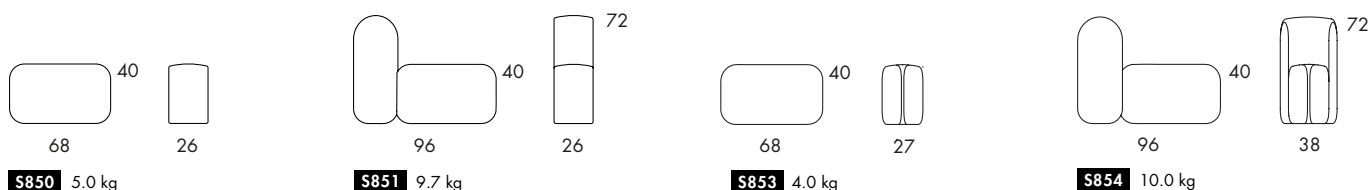

**S850** 5.0 kg

**S850**  
 Seat height 40  
 Overall height 40  
 Seat width 26-∞  
 Overall width 26-∞  
 Seat depth 68  
 Overall depth 68

**S851** 9.7 kg

**S851**  
 Seat height 40  
 Overall height 72  
 Seat width 26-∞  
 Overall width 26-∞  
 Seat depth 68  
 Overall depth 96

**S853** 4.0 kg

**S853**  
 Seat height 40  
 Overall height 40  
 Seat width 27-∞  
 Overall width 27-∞  
 Seat depth 68  
 Overall depth 68

**S854** 10.0 kg

**S854**  
 Seat height 40  
 Overall height 72  
 Seat width 27-∞  
 Overall width 38-∞  
 Seat depth 68  
 Overall depth 96

**S855|S856**

Seat height 40  
 Overall height 72  
 Seat width 26-∞  
 Overall width 56-∞  
 Seat depth 68  
 Overall depth 96

**S857|S858**

Overall height 72  
 Seat width 26-∞  
 Overall width 39-∞  
 Seat depth 68  
 Overall depth 96