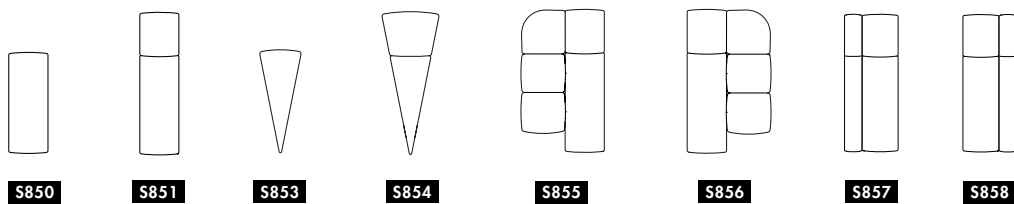

**MODULAR SOFA | BENCH | EASY CHAIR | FOOTSTOOL.** Frame of wood. Moulded polyurethane foam with fabric or leather cover. Plastic feet. Built-in connection fitting. If a fabric/color option is used for fewer than 4 modules for a multicolored BOB Home the option is regarded as one fabric type higher. For different fabrics in seat and back the higher fabric price applies.

**S850** 5.0 kg

**S850**  
 Seat height 40  
 Overall height 40  
 Seat width 26-∞  
 Overall width 26-∞  
 Seat depth 68  
 Overall depth 68

**S851** 9.7 kg

**S851**  
 Seat height 40  
 Overall height 72  
 Seat width 26-∞  
 Overall width 26-∞  
 Seat depth 68  
 Overall depth 96

**S853** 4.0 kg

**S853**  
 Seat height 40  
 Overall height 40  
 Seat width 27-∞  
 Overall width 27-∞  
 Seat depth 68  
 Overall depth 68

**S854** 10.0 kg

**S854**  
 Seat height 40  
 Overall height 72  
 Seat width 27-∞  
 Overall width 38-∞  
 Seat depth 68  
 Overall depth 96

**S855|S856**

Seat height 40  
 Overall height 72  
 Seat width 26-∞  
 Overall width 56-∞  
 Seat depth 68  
 Overall depth 96

**S857|S858**

Overall height 72  
 Seat width 26-∞  
 Overall width 39-∞  
 Seat depth 68  
 Overall depth 96