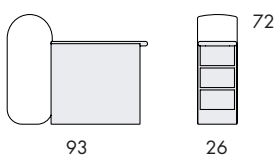

S832

Overall height	72
Overall width	26-∞
Overall depth	93