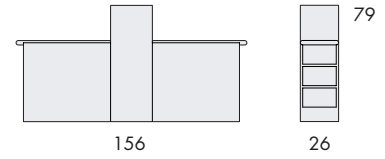

S837

Overall height	72
Overall width	26-∞
Overall depth	156