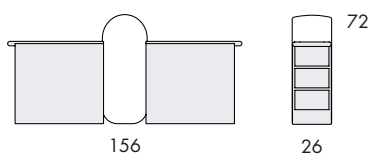

S833

Overall height	72
Overall width	26-∞
Overall depth	156