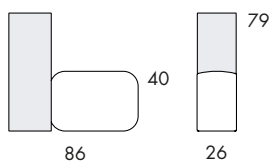

SECTION SOFA | WORKSTATION | ARMCHAIR. Frame of wood. Moulded polyurethane foam with fabric or leather cover. Plastic feet. Built-in connection fitting. BOB JOB contains a selection of Bob's modules and additional screen walls clad in fabric or leather. Seat shelf, back shelf, table tops and knob in solid wood. Electrical socket, USB socket. Lamps, BOB LIGHT. Base in black lacquered wood +6 cm gives seat height 46 cm. If a fabric/color option is used for fewer than 4 modules for a multicolored BOB Job the option is regarded as one fabric type higher. For different fabrics in seat and back the higher fabric price applies.

S830

Seat height	40
Overall height	79
Seat width	26-∞
Overall width	26-∞
Seat depth	59
Overall depth	86

S831

Seat height	40
Overall height	79
Seat width	26-∞
Overall width	26-∞
Seat depth	2x59
Overall depth	150

S838

Seat height	40
Overall height	79
Seat width	26-∞
Overall width	26-∞
Seat depth	59
Overall depth	150

S834

Seat height	40
Overall height	72
Seat width	26-∞
Overall width	26-∞
Seat depth	59
Overall depth	150

D850	D851	D852	D860	D860	
Overall width	29	Overall width	37	Overall width	36
Overall depth	27	Overall depth	34	Overall depth	38
			Diameter	80	

Inspire. Create. Deliver.

P4.