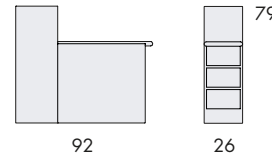

S836

Overall height	79
Overall width	26-∞
Overall depth	92