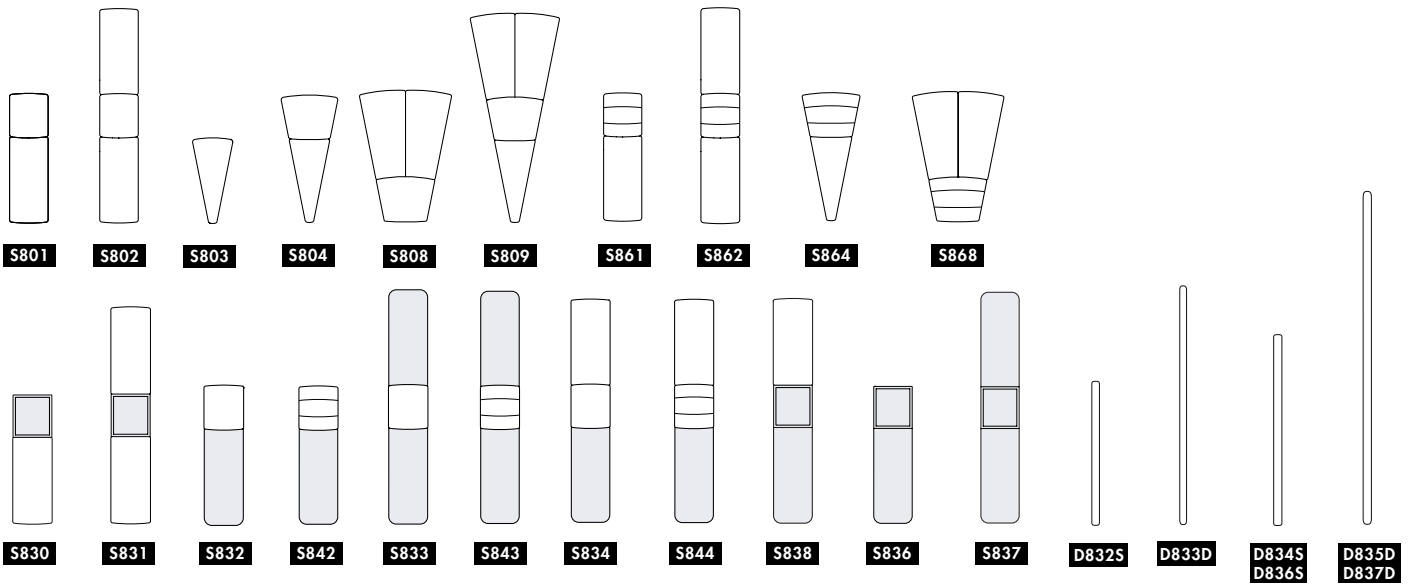

SECTION SOFA | WORKSTATION | ARMCHAIR. Frame of wood. Moulded polyurethane foam with fabric or leather cover. Plastic feet. Built-in connection fitting. BOB JOB contains a selection of Bob's modules and additional screen walls clad in fabric or leather. Seat shelf, back shelf, table tops and knob in solid wood. Electrical socket, USB socket. Lamps, BOB LIGHT. Base in black lacquered wood +6 cm gives seat height 46 cm. If a fabric/color option is used for fewer than 4 modules for a multicolored BOB Job the option is regarded as one fabric type higher. For different fabrics in seat and back the higher fabric price applies.

S830

Seat height	40
Overall height	79
Seat width	26-∞
Overall width	26-∞
Seat depth	59
Overall depth	86

S831

Seat height	40
Overall height	79
Seat width	26-∞
Overall width	26-∞
Seat depth	2x59
Overall depth	150

S838

Seat height	40
Overall height	79
Seat width	26-∞
Overall width	26-∞
Seat depth	59
Overall depth	150

S834

Seat height	40
Overall height	72
Seat width	26-∞
Overall width	26-∞
Seat depth	59
Overall depth	150

D850	D851	D852	D860	D860	
Overall width	29	Overall width	37	Overall width	36
Overall depth	27	Overall depth	34	Overall depth	38
			Diameter	80	

Inspire. Create. Deliver.

P4.