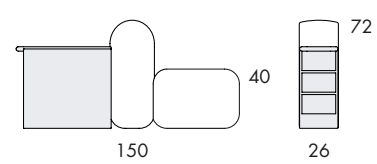

S834

Seat height	40
Overall height	72
Seat width	26-∞
Overall width	26-∞
Seat depth	59
Overall depth	150