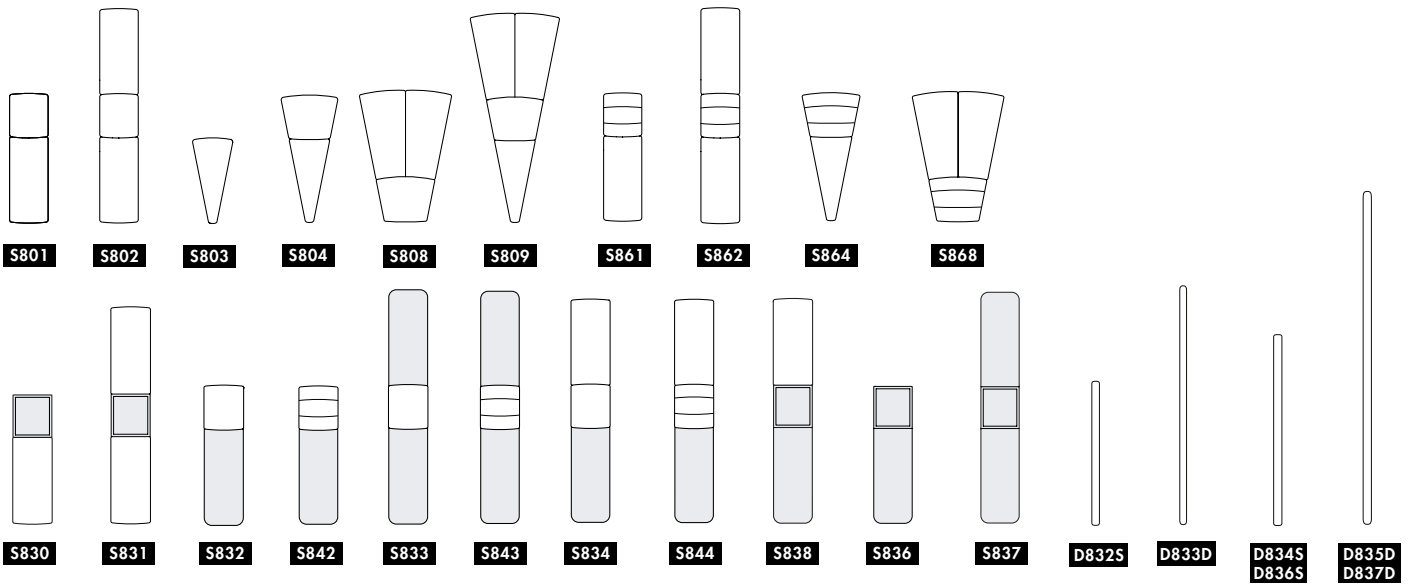

S832

Overall height	72
Overall width	26-∞
Overall depth	93

S833

Overall height	72
Overall width	26-∞
Overall depth	156

S836

Overall height	79
Overall width	26-∞
Overall depth	92

S837

Overall height	72
Overall width	26-∞
Overall depth	156

S844

Seat height	40
Overall height	117
Seat width	26-∞
Overall width	26-∞
Seat depth	59
Overall depth	150

S842

Seat height	40
Overall height	117
Overall width	26-∞
Overall depth	93

S843

Seat height	40
Overall height	117
Overall width	26-∞
Overall depth	156

D832S	S832S	S833D	D834S	D835D	S835D
Overall height	72	Overall height	72	Overall height	82
Overall width	5	Overall width	5	Overall width	5
Overall depth	86	Overall depth	144	Overall depth	200

D836S	S836S	D837D	S837D
Overall height	117	Overall height	117
Overall width	5	Overall width	5
Overall depth	115	Overall depth	200

D850	D851	D852	D860	D860	
Overall width	29	Overall width	37	Overall width	36
Overall depth	27	Overall depth	34	Overall depth	38
			Diameter	80	

Inspire. Create. Deliver.

P4.