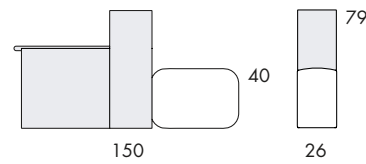

BOB JOB can be built in endless combinations. Use the BOB JOB Planner available on our website to create your desired variant and attach the illustration in the order. [Follow the link to BOB JOB planner here.](#)

S830

Seat height	40
Overall height	79
Seat width	26-∞
Overall width	26-∞
Seat depth	59
Overall depth	86

S831

Seat height	40
Overall height	79
Seat width	26-∞
Overall width	26-∞
Seat depth	2x59
Overall depth	150

S838

Seat height	40
Overall height	79
Seat width	26-∞
Overall width	26-∞
Seat depth	59
Overall depth	150

S834

Seat height	40
Overall height	72
Seat width	26-∞
Overall width	26-∞
Seat depth	59
Overall depth	150

S832

Overall height	72
Overall width	26-∞
Overall depth	93

S833

Overall height	72
Overall width	26-∞
Overall depth	156

S836

Overall height	79
Overall width	26-∞
Overall depth	92

S837

Overall height	72
Overall width	26-∞
Overall depth	156