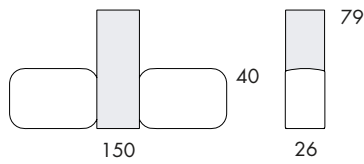

SECTION SOFA | WORKSTATION | ARMCHAIR. Frame of wood. Moulded polyurethane foam with fabric or leather cover. Plastic feet. Built-in connection fitting. BOB JOB contains a selection of Bob's modules and additional screen walls clad in fabric or leather. Seat shelf, back shelf, table tops and knob in solid wood. Electrical socket, USB socket. Lamps, BOB LIGHT. Base in black lacquered wood +6 cm gives seat height 46 cm. If a fabric/color option is used for fewer than 4 modules for a multicolored BOB Job the option is regarded as one fabric type higher. For different fabrics in seat and back the higher fabric price applies.

S830

Seat height	40
Overall height	79
Seat width	26-∞
Overall width	26-∞
Seat depth	59
Overall depth	86

S831

Seat height	40
Overall height	79
Seat width	26-∞
Overall width	26-∞
Seat depth	2x59
Overall depth	150

S838

Seat height	40
Overall height	79
Seat width	26-∞
Overall width	26-∞
Seat depth	59
Overall depth	150

S834

Seat height	40
Overall height	72
Seat width	26-∞
Overall width	26-∞
Seat depth	59
Overall depth	150

D850	D851	D852	D860	D860	
Overall width	29	Overall width	37	Overall width	36
Overall depth	27	Overall depth	34	Overall depth	38
			Diameter	80	

Inspire. Create. Deliver.

P4.