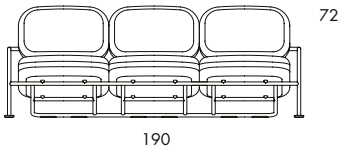

B30 15.7 kg | 0.9 m³/pc (1.7 m³/2 pcs)

EASY CHAIR WITH ARMRESTS. Steel frame. Moulded HR polyurethane foam padding. Upholstered in fabric or leather. Leather as per cc. Óa. Frame in painted steel. B30 has a side table. B31 and B33 has no side table. Table-top in lacquered or oiled oak, ash, walnut or stone slab.

EASY CHAIR WITH ARMRESTS. Steel frame. Moulded HR polyurethane foam padding. Upholstered in fabric or leather. Leather as per cc. 6a. Frame in painted steel. B30 has a side table. B31 and B33 has no side table.

	B31
Seat height	40
Overall height	72
Seat width	58
Overall width	83
Seat depth	58
Overall depth	80
Weight, kg	15.7
Cbm	0.91

B33 37 kg

SOFA. Steel frame. Moulded HR polyurethane foam padding. Upholstered in fabric or leather. Leather as per cc. 6a. Frame in painted steel. B30 has a side table. B31 and B33 has no side table.

	B33
Seat height	40
Overall height	72
Overall width	190
Seat depth	58
Overall depth	80
Weight, kg	37

Inspire. Create. Deliver.