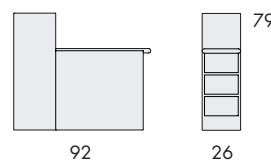

S836

Overall height	79
Overall width	26-∞
Overall depth	92