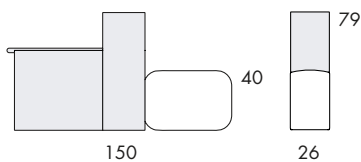

BOB JOB can be built in endless combinations. Use the BOB JOB Planner available on our website to create your desired variant and attach the illustration in the order. [Follow the link to BOB JOB planner here.](#)

S830

Seat height	40
Overall height	79
Seat width	26-∞
Overall width	26-∞
Seat depth	59
Overall depth	86

S831

Seat height	40
Overall height	79
Seat width	26-∞
Overall width	26-∞
Seat depth	2x59
Overall depth	150

S838

Seat height	40
Overall height	79
Seat width	26-∞
Overall width	26-∞
Seat depth	59
Overall depth	150

S834

Seat height	40
Overall height	72
Seat width	26-∞
Overall width	26-∞
Seat depth	59
Overall depth	150

S832

Overall height	72
Overall width	26-∞
Overall depth	93

S833

Overall height	72
Overall width	26-∞
Overall depth	156

S836

Overall height	79
Overall width	26-∞
Overall depth	92

S837

Overall height	72
Overall width	26-∞
Overall depth	156