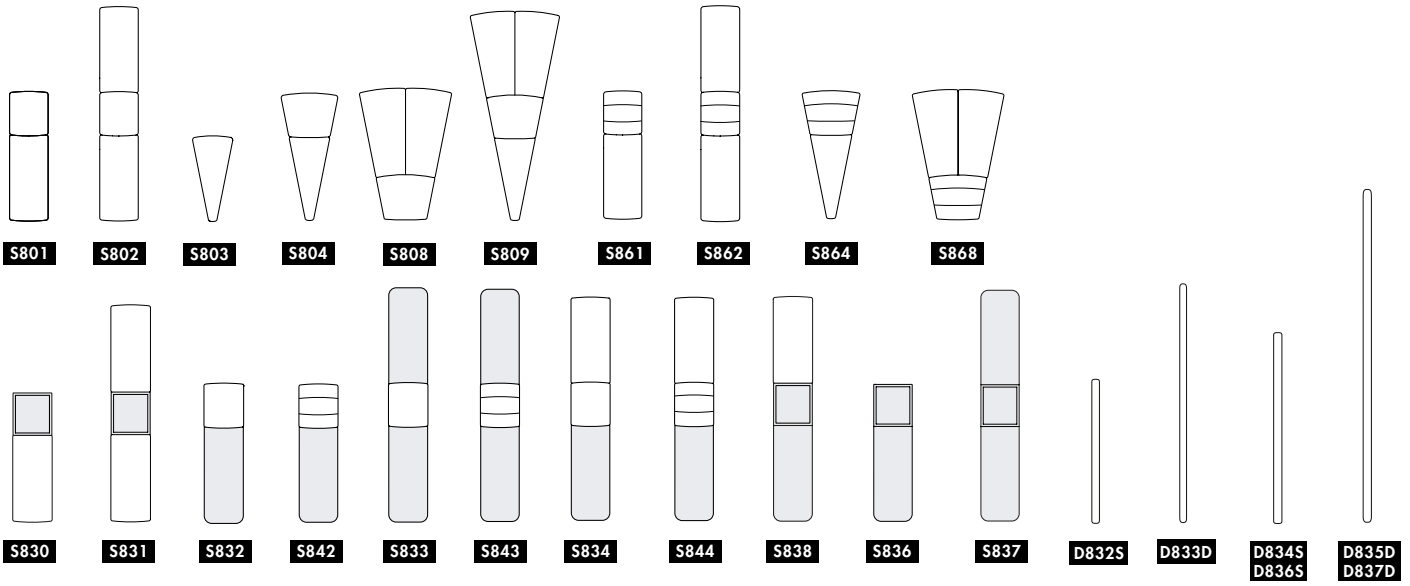

S832

Overall height	72
Overall width	26-∞
Overall depth	93

S833

Overall height	72
Overall width	26-∞
Overall depth	156

S836

Overall height	79
Overall width	26-∞
Overall depth	92

S837

Overall height	72
Overall width	26-∞
Overall depth	156

S844

Seat height	40
Overall height	117
Seat width	26-∞
Overall width	26-∞
Seat depth	59
Overall depth	150

S842

Seat height	40
Overall height	117
Overall width	26-∞
Overall depth	93

S843

Seat height	40
Overall height	117
Overall width	26-∞
Overall depth	156

D832S	S832S	S833D	D834S	D835D	S834S	S835D	
Overall height	72	Overall height	72	Overall height	82	Overall height	82
Overall width	5	Overall width	5	Overall width	5	Overall width	5
Overall depth	86	Overall depth	144	Overall depth	115	Overall depth	200

D836S	S836S	D837D	S837D
Overall height	117	Overall height	117
Overall width	5	Overall width	5
Overall depth	115	Overall depth	200

D850	D851	D852	D860	D860			
Overall width	29	Overall width	37	Overall width	36	Diameter	80
Overall depth	27	Overall depth	34	Overall depth	38		