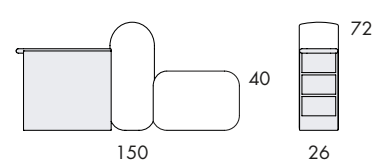

S834

Seat height	40
Overall height	72
Seat width	26-∞
Overall width	26-∞
Seat depth	59
Overall depth	150