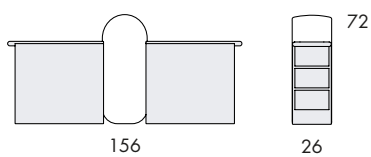

S833

Overall height	72
Overall width	26-∞
Overall depth	156