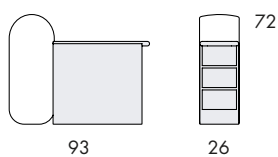

S832

Overall height	72
Overall width	26-∞
Overall depth	93