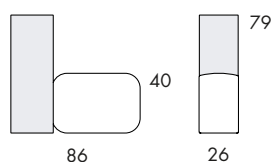

SECTION SOFA | WORKSTATION | ARMCHAIR. Frame of wood. Moulded polyurethane foam with fabric or leather cover. Plastic feet. Built-in connection fitting. BOB JOB contains a selection of Bob's modules and additional screen walls clad in fabric or leather. Seat shelf, back shelf, table tops and knob in solid wood. Electrical socket, USB socket. Lamps, BOB LIGHT. Base in black lacquered wood +6 cm gives seat height 46 cm. If a fabric/color option is used for fewer than 4 modules for a multicolored BOB Job the option is regarded as one fabric type higher. For different fabrics in seat and back the higher fabric price applies.

S830

Seat height	40
Overall height	79
Seat width	26-∞
Overall width	26-∞
Seat depth	59
Overall depth	86

S831

Seat height	40
Overall height	79
Seat width	26-∞
Overall width	26-∞
Seat depth	2x59
Overall depth	150

S838

Seat height	40
Overall height	79
Seat width	26-∞
Overall width	26-∞
Seat depth	59
Overall depth	150

S834

Seat height	40
Overall height	72
Seat width	26-∞
Overall width	26-∞
Seat depth	59
Overall depth	150

S832

Overall height	72
Overall width	26-∞
Overall depth	93

S833

Overall height	72
Overall width	26-∞
Overall depth	156

S836

Overall height	79
Overall width	26-∞
Overall depth	92

S837

Overall height	72
Overall width	26-∞
Overall depth	156