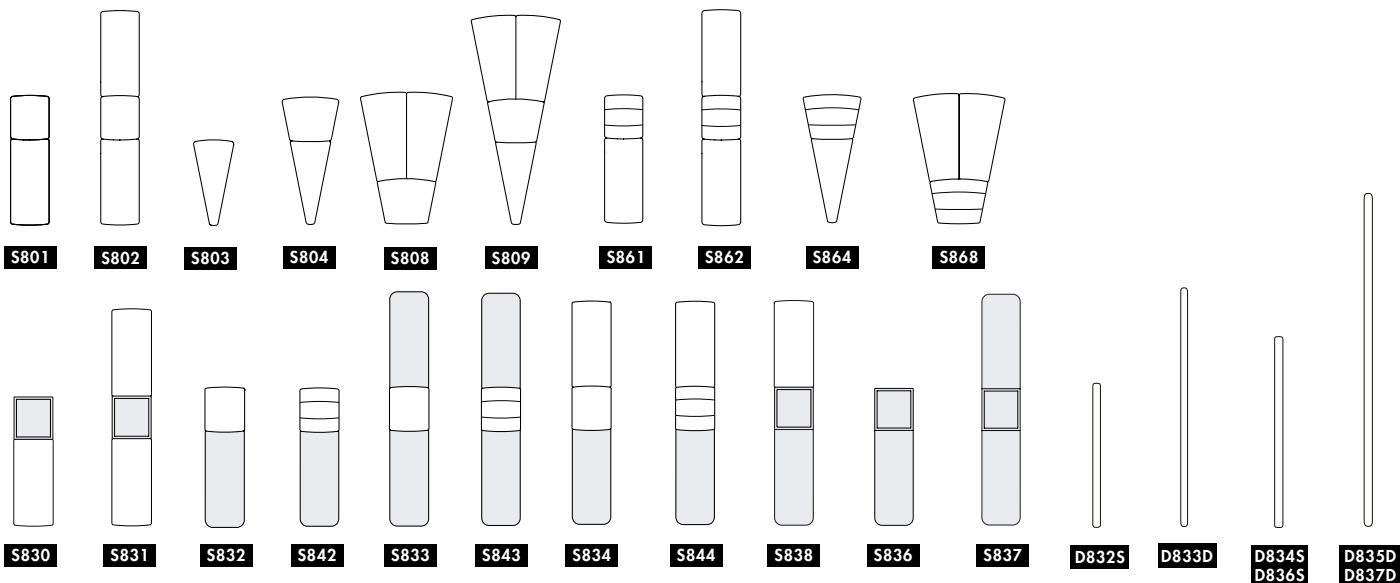

SECTION SOFA | WORKSTATION | ARMCHAIR. Frame of wood. Moulded polyurethane foam with fabric or leather cover. Plastic feet. Built-in connection fitting. BOB JOB contains a selection of Bob's modules and additional screen walls clad in fabric or leather. Seat shelf, back shelf, table tops and knob in solid wood. Electrical socket, USB socket. Lamps, BOB LIGHT. Base in black lacquered wood +6 cm gives seat height 46 cm. If a fabric/color option is used for fewer than 4 modules for a multicolored BOB Job the option is regarded as one fabric type higher. For different fabrics in seat and back the higher fabric price applies.

S830

Seat height	40
Overall height	79
Seat width	26-∞
Overall width	26-∞
Seat depth	59
Overall depth	86

S831

Seat height	40
Overall height	79
Seat width	26-∞
Overall width	26-∞
Seat depth	2x59
Overall depth	150

S838

Seat height	40
Overall height	79
Seat width	26-∞
Overall width	26-∞
Seat depth	59
Overall depth	150

S834

Seat height	40
Overall height	72
Seat width	26-∞
Overall width	26-∞
Seat depth	59
Overall depth	150

D836S	S836S	D837D	S837D
Overall height	117	Overall height	117
Overall width	5	Overall width	5
Overall depth	115	Overall depth	200

D850	D851	D852	D860	D860			
Overall width	29	Overall width	37	Overall width	36	Diameter	80
Overall depth	27	Overall depth	34	Overall depth	38		