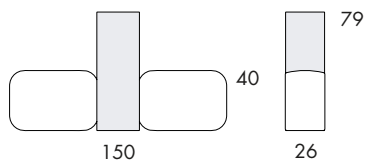

SECTION SOFA | WORKSTATION | ARMCHAIR. Frame of wood. Moulded polyurethane foam with fabric or leather cover. Plastic feet. Built-in connection fitting. BOB JOB contains a selection of Bob's modules and additional screen walls clad in fabric or leather. Seat shelf, back shelf, table tops and knob in solid wood. Electrical socket, USB socket. Lamps, BOB LIGHT. Base in black lacquered wood +6 cm gives seat height 46 cm. If a fabric/color option is used for fewer than 4 modules for a multicolored BOB Job the option is regarded as one fabric type higher. For different fabrics in seat and back the higher fabric price applies.

S830

Seat height	40
Overall height	79
Seat width	26-∞
Overall width	26-∞
Seat depth	59
Overall depth	86

S831

Seat height	40
Overall height	79
Seat width	26-∞
Overall width	26-∞
Seat depth	2x59
Overall depth	150

S838

Seat height	40
Overall height	79
Seat width	26-∞
Overall width	26-∞
Seat depth	59
Overall depth	150

S834

Seat height	40
Overall height	72
Seat width	26-∞
Overall width	26-∞
Seat depth	59
Overall depth	150

S832

Overall height	72
Overall width	26-∞
Overall depth	93

S833

Overall height	72
Overall width	26-∞
Overall depth	156

S836

Overall height	79
Overall width	26-∞
Overall depth	92

S837

Overall height	72
Overall width	26-∞
Overall depth	156