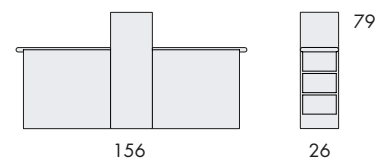

S837

Overall height	72
Overall width	26-∞
Overall depth	156