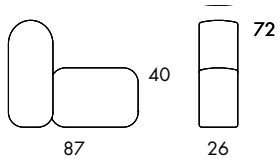

**S800** 5.0 kg | 1 m<sup>3</sup>/12 pcs

Seat height	40
Overall height	40
Seat width	26-∞
Overall width	26-∞
Seat depth	59
Overall depth	59
Cbm	1/12pmc

**S803** 3.75 kg | 1 m<sup>3</sup>/16 pcs

Seat height	40
Overall height	40
Seat width	27-∞
Overall width	27-∞
Seat depth	58
Overall depth	58
Cbm	1/16pmc

**S807** 5.5 kg

Seat height	40
Overall height	40
Seat width	31
Overall width	31-∞
Seat depth	58
Overall depth	58

**S810** 4.0 kg

Seat height	40
Overall height	40
Seat width	28
Overall width	28-∞
Seat depth	57
Overall depth	57

**S811** 8.0 kg

Seat height	40
Overall height	40
Seat width	57
Overall width	57
Seat depth	57
Overall depth	57

**S801** 11.0 kg | 1 m<sup>3</sup>/12 pcs

Seat height	40
Overall height	72
Seat width	26-∞
Overall width	26-∞
Seat depth	59
Overall depth	87
Cbm	1/6 pcs

**S802** 15.3 kg | 1,1 m<sup>3</sup>/3 pcs

Seat height	40
Overall height	72
Seat width	26-∞
Overall width	26-∞
Seat depth	59x2
Overall depth	145
Cbm	1,1/3 pcs

**S804** 11.3 kg | 1 m<sup>3</sup>/4 pcs

Seat height	40
Overall height	72
Seat width	27-∞
Overall width	38-∞
Seat depth	58
Overall depth	86
Cbm	1/16pmc