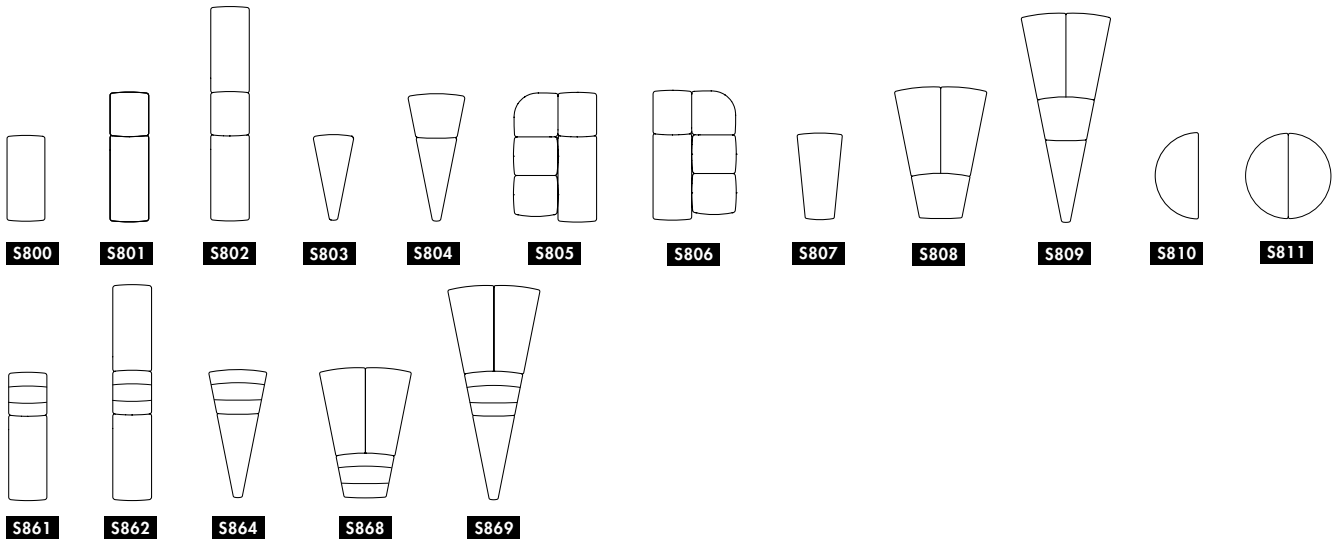

**S811** 8.0 kg

Seat height	40
Overall height	40
Seat width	57
Overall width	57
Seat depth	57
Overall depth	57

**S801** 11.0 kg | 1 m<sup>3</sup>/12 pcs

Seat height	40
Overall height	72
Seat width	26-∞
Overall width	26-∞
Seat depth	59
Overall depth	87
Cbm	1/6 pcs

**S802** 15.3 kg | 1,1 m<sup>3</sup>/3 pcs

Seat height	40
Overall height	72
Seat width	26-∞
Overall width	26-∞
Seat depth	59x2
Overall depth	145
Cbm	1,1/3 pcs

**S804** 11.3 kg | 1 m<sup>3</sup>/4 pcs

Seat height	40
Overall height	72
Seat width	27-∞
Overall width	38-∞
Seat depth	58
Overall depth	86
Cbm	1/16pmc

**S808** 17.9 kg

Seat height	40
Overall height	72
Seat width	61
Overall width	61-∞
Seat depth	58
Overall depth	88

**S809** 21.6 kg

**S809**  
 Seat height 40  
 Overall height 72  
 Seat width 61  
 Overall width 61-∞  
 Seat depth 58  
 Overall depth 145

**S805 / S806** 28.1 kg | 1 m<sup>2</sup>/2 pcs

**S805 / S806**  
 Seat height 40  
 Overall height 72  
 Seat width 26-∞  
 Overall width 56-∞  
 Seat depth 58  
 Overall depth 87  
 Cbm 1/2pmc

**S806** 28.1 kg | 1 m<sup>2</sup>/2 pcs