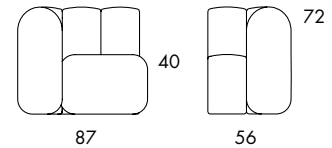

**S811** 8.0 kg

Seat height	40
Overall height	40
Seat width	57
Overall width	57
Seat depth	57
Overall depth	57

**S801** 11.0 kg | 1 m<sup>3</sup>/12 pcs

Seat height	40
Overall height	72
Seat width	26-∞
Overall width	26-∞
Seat depth	59
Overall depth	87
Cbm	1/6 pcs

**S802** 15.3 kg | 1,1 m<sup>3</sup>/3 pcs

Seat height	40
Overall height	72
Seat width	26-∞
Overall width	26-∞
Seat depth	59x2
Overall depth	145
Cbm	1,1/3 pcs

**S804** 11.3 kg | 1 m<sup>3</sup>/4 pcs

Seat height	40
Overall height	72
Seat width	27-∞
Overall width	38-∞
Seat depth	58
Overall depth	86
Cbm	1/16pmc

**S808** 17.9 kg

Seat height	40
Overall height	72
Seat width	61
Overall width	61-∞
Seat depth	58
Overall depth	88

**S809** 21.6 kg

**S809**  
 Seat height 40  
 Overall height 72  
 Seat width 61  
 Overall width 61-∞  
 Seat depth 58  
 Overall depth 145

**S805 / S806** 28.1 kg | 1 m<sup>2</sup>/2 pcs

**S805 / S806**  
 Seat height 40  
 Overall height 72  
 Seat width 26-∞  
 Overall width 56-∞  
 Seat depth 58  
 Overall depth 87  
 Cbm 1/2pmc

**S806** 28.1 kg | 1 m<sup>2</sup>/2 pcs