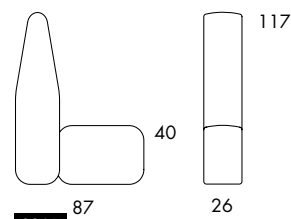

**S811** 8.0 kg

Seat height	40
Overall height	40
Seat width	57
Overall width	57
Seat depth	57
Overall depth	57

**S801** 11.0 kg | 1 m<sup>3</sup>/12 pcs

Seat height	40
Overall height	72
Seat width	26-∞
Overall width	26-∞
Seat depth	59
Overall depth	87
Cbm	1/6 pcs

**S802** 15.3 kg | 1,1 m<sup>3</sup>/3 pcs

Seat height	40
Overall height	72
Seat width	26-∞
Overall width	26-∞
Seat depth	59x2
Overall depth	145
Cbm	1,1/3 pcs

**S804** 11.3 kg | 1 m<sup>3</sup>/4 pcs

Seat height	40
Overall height	72
Seat width	27-∞
Overall width	38-∞
Seat depth	58
Overall depth	86
Cbm	1/16pmc

**S808** 17.9 kg

Seat height	40
Overall height	72
Seat width	61
Overall width	61-∞
Seat depth	58
Overall depth	88

**S809** 21.6 kg

**S809**  
 Seat height 40  
 Overall height 72  
 Seat width 61  
 Overall width 61-∞  
 Seat depth 58  
 Overall depth 145

**S805 / S806** 28.1 kg | 1 m<sup>2</sup>/2 pcs

**S805 / S806**  
 Seat height 40  
 Overall height 72  
 Seat width 26-∞  
 Overall width 56-∞  
 Seat depth 58  
 Overall depth 87  
 Cbm 1/2pmc

**S806** 28.1 kg | 1 m<sup>2</sup>/2 pcs