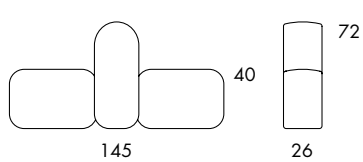

**S800** 5.0 kg | 1 m<sup>3</sup>/12 pcs

Seat height	40
Overall height	40
Seat width	26-∞
Overall width	26-∞
Seat depth	59
Overall depth	59
Cbm	1/12pmc

**S803** 3.75 kg | 1 m<sup>3</sup>/16 pcs

Seat height	40
Overall height	40
Seat width	27-∞
Overall width	27-∞
Seat depth	58
Overall depth	58
Cbm	1/16pmc

**S807** 5.5 kg

Seat height	40
Overall height	40
Seat width	31
Overall width	31-∞
Seat depth	58
Overall depth	58

**S810** 4.0 kg

Seat height	40
Overall height	40
Seat width	28
Overall width	28-∞
Seat depth	57
Overall depth	57

**S811** 8.0 kg

Seat height	40
Overall height	40
Seat width	57
Overall width	57
Seat depth	57
Overall depth	57

**S801** 11.0 kg | 1 m<sup>3</sup>/12 pcs

Seat height	40
Overall height	72
Seat width	26-∞
Overall width	26-∞
Seat depth	59
Overall depth	87
Cbm	1/6 pcs

**S802** 15.3 kg | 1,1 m<sup>3</sup>/3 pcs

Seat height	40
Overall height	72
Seat width	26-∞
Overall width	26-∞
Seat depth	59x2
Overall depth	145
Cbm	1,1/3 pcs

**S804** 11.3 kg | 1 m<sup>3</sup>/4 pcs

Seat height	40
Overall height	72
Seat width	27-∞
Overall width	38-∞
Seat depth	58
Overall depth	86
Cbm	1/16pmc