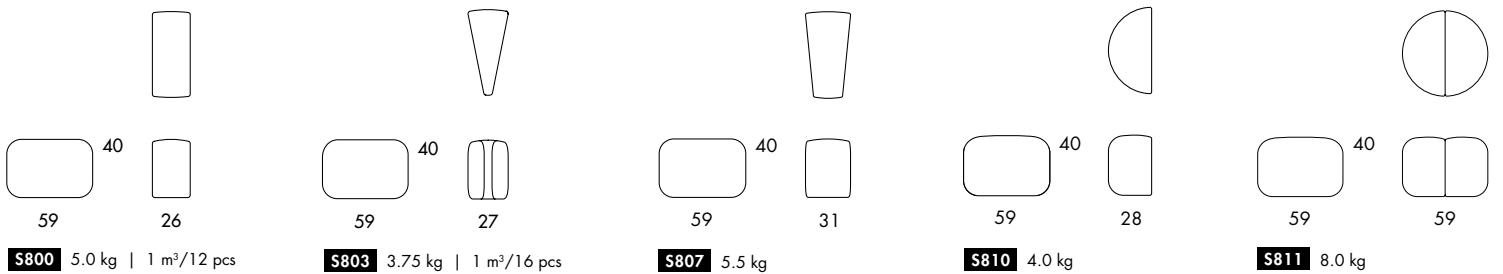

**S800** 5.0 kg | 1 m<sup>3</sup>/12 pcs

Seat height	40
Overall height	40
Seat width	26-∞
Overall width	26-∞
Seat depth	59
Overall depth	59
Cbm	1/12pmc

**S803** 3.75 kg | 1 m<sup>3</sup>/16 pcs

Seat height	40
Overall height	40
Seat width	27-∞
Overall width	27-∞
Seat depth	58
Overall depth	58
Cbm	1/16pmc

**S807** 5.5 kg

Seat height	40
Overall height	40
Seat width	31
Overall width	31-∞
Seat depth	58
Overall depth	58

**S810** 4.0 kg

Seat height	40
Overall height	40
Seat width	28
Overall width	28-∞
Seat depth	57
Overall depth	57

**S808** 17.9 kg

Seat height	40
Overall height	72
Seat width	61
Overall width	61-∞
Seat depth	58
Overall depth	88

**S809** 21.6 kg

**S809**  
 Seat height 40  
 Overall height 72  
 Seat width 61  
 Overall width 61-∞  
 Seat depth 58  
 Overall depth 145

**S805 / S806** 28.1 kg | 1 m<sup>2</sup>/2 pcs

**S805 / S806**  
 Seat height 40  
 Overall height 72  
 Seat width 26-∞  
 Overall width 56-∞  
 Seat depth 58  
 Overall depth 87  
 Cbm 1/2pmc

**S806** 28.1 kg | 1 m<sup>2</sup>/2 pcs