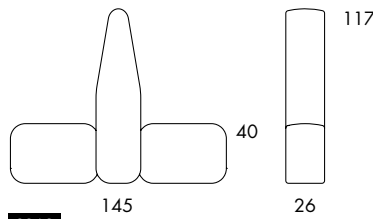

**S802** 15.3 kg | 1,1 m<sup>3</sup>/3 pcs

Seat height	40
Overall height	72
Seat width	26-∞
Overall width	26-∞
Seat depth	59x2
Overall depth	145
Cbm	1,1/3 pcs

**S804** 11.3 kg | 1 m<sup>3</sup>/4 pcs

Seat height	40
Overall height	72
Seat width	27-∞
Overall width	38-∞
Seat depth	58
Overall depth	86
Cbm	1/16pmc

**S808** 17.9 kg

Seat height	40
Overall height	72
Seat width	61
Overall width	61-∞
Seat depth	58
Overall depth	88

**S809** 21.6 kg

**S809**  
 Seat height 40  
 Overall height 72  
 Seat width 61  
 Overall width 61-∞  
 Seat depth 58  
 Overall depth 145

**S805 / S806** 28.1 kg | 1 m<sup>2</sup>/2 pcs

**S805 / S806**  
 Seat height 40  
 Overall height 72  
 Seat width 26-∞  
 Overall width 56-∞  
 Seat depth 58  
 Overall depth 87  
 Cbm 1/2pmc

**S806** 28.1 kg | 1 m<sup>2</sup>/2 pcs

**S861**

**S861**  
 Seat height 40  
 Overall height 117  
 Seat width 26-∞  
 Overall width 26-∞  
 Seat depth 59  
 Overall depth 87

**S862**

**S862**  
 Seat height 40  
 Overall height 117  
 Seat width 26-∞  
 Overall width 26-∞  
 Seat depth 59  
 Overall depth 145