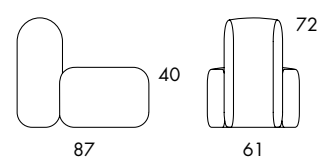

**S800** 5.0 kg | 1 m<sup>3</sup>/12 pcs

Seat height	40
Overall height	40
Seat width	26-∞
Overall width	26-∞
Seat depth	59
Overall depth	59
Cbm	1/12pmc

**S803** 3.75 kg | 1 m<sup>3</sup>/16 pcs

Seat height	40
Overall height	40
Seat width	27-∞
Overall width	27-∞
Seat depth	58
Overall depth	58
Cbm	1/16pmc

**S807** 5.5 kg

Seat height	40
Overall height	40
Seat width	31
Overall width	31-∞
Seat depth	58
Overall depth	58

**S810** 4.0 kg

Seat height	40
Overall height	40
Seat width	28
Overall width	28-∞
Seat depth	57
Overall depth	57

**S811** 8.0 kg

Seat height	40
Overall height	40
Seat width	57
Overall width	57
Seat depth	57
Overall depth	57

**S801** 11.0 kg | 1 m<sup>3</sup>/12 pcs

Seat height	40
Overall height	72
Seat width	26-∞
Overall width	26-∞
Seat depth	59
Overall depth	87
Cbm	1/6 pcs

**S802** 15.3 kg | 1,1 m<sup>3</sup>/3 pcs

Seat height	40
Overall height	72
Seat width	26-∞
Overall width	26-∞
Seat depth	59x2
Overall depth	145
Cbm	1,1/3 pcs

**S804** 11.3 kg | 1 m<sup>3</sup>/4 pcs

Seat height	40
Overall height	72
Seat width	27-∞
Overall width	38-∞
Seat depth	58
Overall depth	86
Cbm	1/16pmc