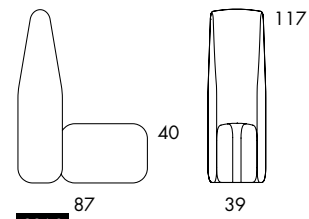

**S802** 15.3 kg | 1,1 m<sup>3</sup>/3 pcs

Seat height	40
Overall height	72
Seat width	26-∞
Overall width	26-∞
Seat depth	59x2
Overall depth	145
Cbm	1,1/3 pcs

**S804** 11.3 kg | 1 m<sup>3</sup>/4 pcs

Seat height	40
Overall height	72
Seat width	27-∞
Overall width	38-∞
Seat depth	58
Overall depth	86
Cbm	1/16pmc

**S808** 17.9 kg

Seat height	40
Overall height	72
Seat width	61
Overall width	61-∞
Seat depth	58
Overall depth	88

**S809** 21.6 kg

**S809**  
 Seat height 40  
 Overall height 72  
 Seat width 61  
 Overall width 61-∞  
 Seat depth 58  
 Overall depth 145

**S805 / S806** 28.1 kg | 1 m<sup>2</sup>/2 pcs

**S805 / S806**  
 Seat height 40  
 Overall height 72  
 Seat width 26-∞  
 Overall width 56-∞  
 Seat depth 58  
 Overall depth 87  
 Cbm 1/2pmc

**S806** 28.1 kg | 1 m<sup>2</sup>/2 pcs

**S861**

**S861**  
 Seat height 40  
 Overall height 117  
 Seat width 26-∞  
 Overall width 26-∞  
 Seat depth 59  
 Overall depth 87

**S862**

**S862**  
 Seat height 40  
 Overall height 117  
 Seat width 26-∞  
 Overall width 26-∞  
 Seat depth 59  
 Overall depth 145