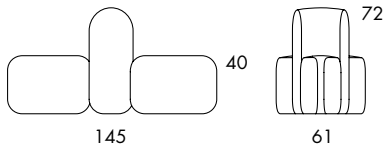

**S811** 8.0 kg

Seat height	40
Overall height	40
Seat width	57
Overall width	57
Seat depth	57
Overall depth	57

**S801** 11.0 kg | 1 m<sup>3</sup>/12 pcs

Seat height	40
Overall height	72
Seat width	26-∞
Overall width	26-∞
Seat depth	59
Overall depth	87
Cbm	1/6 pcs

**S802** 15.3 kg | 1,1 m<sup>3</sup>/3 pcs

Seat height	40
Overall height	72
Seat width	26-∞
Overall width	26-∞
Seat depth	59x2
Overall depth	145
Cbm	1,1/3 pcs

**S804** 11.3 kg | 1 m<sup>3</sup>/4 pcs

Seat height	40
Overall height	72
Seat width	27-∞
Overall width	38-∞
Seat depth	58
Overall depth	86
Cbm	1/16pmc

**S808** 17.9 kg

Seat height	40
Overall height	72
Seat width	61
Overall width	61-∞
Seat depth	58
Overall depth	88

**S809** 21.6 kg

**S809**  
 Seat height 40  
 Overall height 72  
 Seat width 61  
 Overall width 61-∞  
 Seat depth 58  
 Overall depth 145

**S805 / S806** 28.1 kg | 1 m<sup>2</sup>/2 pcs

**S805 / S806**  
 Seat height 40  
 Overall height 72  
 Seat width 26-∞  
 Overall width 56-∞  
 Seat depth 58  
 Overall depth 87  
 Cbm 1/2pmc

**S806** 28.1 kg | 1 m<sup>2</sup>/2 pcs