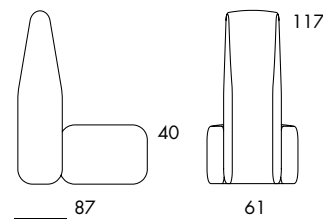

**S808** 17.9 kg

Seat height	40
Overall height	72
Seat width	61
Overall width	61-∞
Seat depth	58
Overall depth	88

**S809** 21.6 kg

**S809**  
 Seat height 40  
 Overall height 72  
 Seat width 61  
 Overall width 61-∞  
 Seat depth 58  
 Overall depth 145

**S805 / S806** 28.1 kg | 1 m<sup>2</sup>/2 pcs

**S805 / S806**  
 Seat height 40  
 Overall height 72  
 Seat width 26-∞  
 Overall width 56-∞  
 Seat depth 58  
 Overall depth 87  
 Cbm 1/2pmc

**S806** 28.1 kg | 1 m<sup>2</sup>/2 pcs

**S861**

**S861**  
 Seat height 40  
 Overall height 117  
 Seat width 26-∞  
 Overall width 26-∞  
 Seat depth 59  
 Overall depth 87

**S862**

**S862**  
 Seat height 40  
 Overall height 117  
 Seat width 26-∞  
 Overall width 26-∞  
 Seat depth 59  
 Overall depth 145

**S864**

**S864**  
 Seat height 40  
 Overall height 117  
 Seat width 27-∞  
 Overall width 39-∞  
 Seat depth 59  
 Overall depth 87

**S868**

**S868**  
 Seat height 40  
 Overall height 117  
 Seat width 61-∞  
 Overall width 61-∞  
 Seat depth 59  
 Overall depth 87