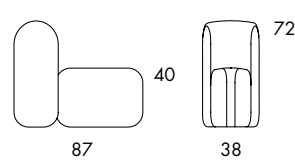

**S800** 5.0 kg | 1 m<sup>3</sup>/12 pcs

Seat height	40
Overall height	40
Seat width	26-∞
Overall width	26-∞
Seat depth	59
Overall depth	59
Cbm	1/12pmc

**S803** 3.75 kg | 1 m<sup>3</sup>/16 pcs

Seat height	40
Overall height	40
Seat width	27-∞
Overall width	27-∞
Seat depth	58
Overall depth	58
Cbm	1/16pmc

**S807** 5.5 kg

Seat height	40
Overall height	40
Seat width	31
Overall width	31-∞
Seat depth	58
Overall depth	58

**S810** 4.0 kg

Seat height	40
Overall height	40
Seat width	28
Overall width	28-∞
Seat depth	57
Overall depth	57

**S811** 8.0 kg

Seat height	40
Overall height	40
Seat width	57
Overall width	57
Seat depth	57
Overall depth	57

**S801** 11.0 kg | 1 m<sup>3</sup>/12 pcs

Seat height	40
Overall height	72
Seat width	26-∞
Overall width	26-∞
Seat depth	59
Overall depth	87
Cbm	1/6 pcs

**S802** 15.3 kg | 1,1 m<sup>3</sup>/3 pcs

Seat height	40
Overall height	72
Seat width	26-∞
Overall width	26-∞
Seat depth	59x2
Overall depth	145
Cbm	1,1/3 pcs

**S804** 11.3 kg | 1 m<sup>3</sup>/4 pcs

Seat height	40
Overall height	72
Seat width	27-∞
Overall width	38-∞
Seat depth	58
Overall depth	86
Cbm	1/16pmc