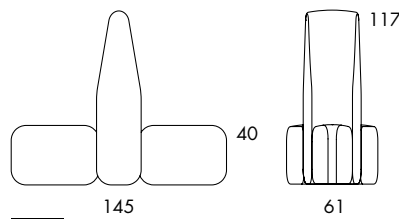

**S808** 17.9 kg

Seat height	40
Overall height	72
Seat width	61
Overall width	61-∞
Seat depth	58
Overall depth	88

**S809** 21.6 kg

**S809**  
 Seat height 40  
 Overall height 72  
 Seat width 61  
 Overall width 61-∞  
 Seat depth 58  
 Overall depth 145

**S805 / S806** 28.1 kg | 1 m<sup>2</sup>/2 pcs

**S805 / S806**  
 Seat height 40  
 Overall height 72  
 Seat width 26-∞  
 Overall width 56-∞  
 Seat depth 58  
 Overall depth 87  
 Cbm 1/2pmc

**S806** 28.1 kg | 1 m<sup>2</sup>/2 pcs

**S861**

**S861**  
 Seat height 40  
 Overall height 117  
 Seat width 26-∞  
 Overall width 26-∞  
 Seat depth 59  
 Overall depth 87

**S862**

**S862**  
 Seat height 40  
 Overall height 117  
 Seat width 26-∞  
 Overall width 26-∞  
 Seat depth 59  
 Overall depth 145

**S864**

**S864**  
 Seat height 40  
 Overall height 117  
 Seat width 27-∞  
 Overall width 39-∞  
 Seat depth 59  
 Overall depth 87

**S868**

**S868**  
 Seat height 40  
 Overall height 117  
 Seat width 61-∞  
 Overall width 61-∞  
 Seat depth 59  
 Overall depth 87