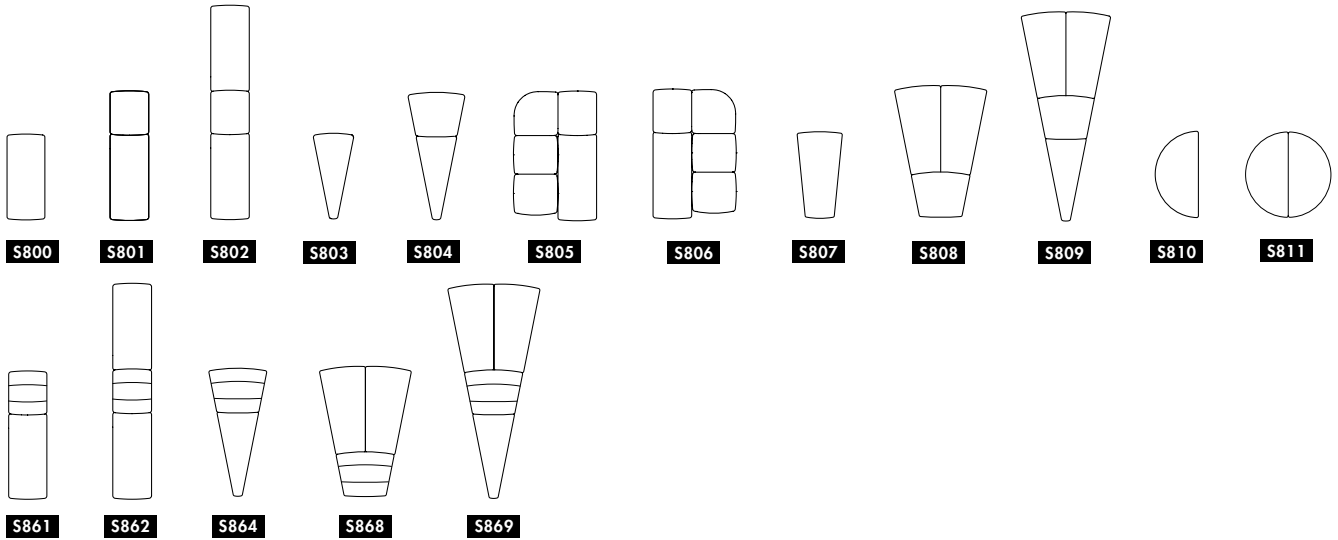

**MODULAR SOFA | BENCH | EASY CHAIR | FOOTSTOOL.** Frame of wood. Moulded polyurethane foam with fabric or leather cover. Plastic feet. Built-in connection fitting. If a fabric/color option is used for fewer than 4 modules for a multicolored BOB the option is regarded as one fabric type higher. For different fabrics in seat and back the higher fabric price applies. Base in black lacquered wood +6cm gives seat height 46cm.

**S800** 5.0 kg | 1 m<sup>3</sup>/12 pcs

Seat height	40
Overall height	40
Seat width	26-∞
Overall width	26-∞
Seat depth	59
Overall depth	59
Cbm	1/12pmc

**S803** 3.75 kg | 1 m<sup>3</sup>/16 pcs

Seat height	40
Overall height	40
Seat width	27-∞
Overall width	27-∞
Seat depth	58
Overall depth	58
Cbm	1/16pmc

**S807** 5.5 kg

Seat height	40
Overall height	40
Seat width	31
Overall width	31-∞
Seat depth	58
Overall depth	58

**S810** 4.0 kg

Seat height	40
Overall height	40
Seat width	28
Overall width	28-∞
Seat depth	57
Overall depth	57

**S808** 17.9 kg

Seat height	40
Overall height	72
Seat width	61
Overall width	61-∞
Seat depth	58
Overall depth	88

**S809** 21.6 kg

**S809**  
 Seat height 40  
 Overall height 72  
 Seat width 61  
 Overall width 61-∞  
 Seat depth 58  
 Overall depth 145