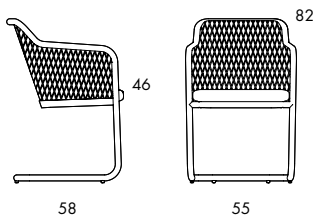

O130

O131

EASY CHAIR | CHAIR. Frame in Tubular steel and flattened expanded metal. HR polyurethane padding in seat. Seat upholstered in fabric or leather. Leather as per colour chart. 6a. Plastic foot. For indoor use. X40 easy-chair with seat height 41 cm and X46 chair with seatheight 46 cm.

	O130
Seat height	41
Overall height	75
Overall width	55
Overall depth	60

	O131
Seat height	46
Overall height	82
Overall width	55
Overall depth	58

Inspire. Create. Deliver.