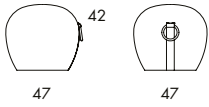

**O541** 5.3 kg | 0.13 m<sup>3</sup>/pc

**O542** 7.6 kg | 0.5 m<sup>3</sup>/pc (0.91 m<sup>3</sup>/2 pcs)

**O543** 17 kg | 0.86 m<sup>3</sup>/pc (1.44 m<sup>3</sup>/2 pcs)

**POUF.** Frame of wood. Padding in polyurethane foam. Upholstered in fabric or leather. Leather as per cc. 6a. Ring in stainless steel. Grey polyester strap. Plastic feet.

	<b>O541</b>
Seat height	42
Overall height	42
Overall width	47
Weight, kg	5.3
Cbm	0.13

	<b>O542</b>
Seat height	40
Overall height	40
Overall width	78
Weight, kg	7.6
Cbm	0.5

	<b>O543</b>
Seat height	40
Overall height	40
Overall width	120
Weight, kg	17
Cbm	0.86

**O541** 5.3 kg | 0.13 m<sup>3</sup>/pc

	<b>O541</b>
Seat height	42
Overall height	42
Overall width	47
Weight, kg	5.3
Cbm	0.13

**O542** | 7.6 kg | 0.5 m<sup>3</sup>/pc (0.91 m<sup>3</sup>/2 pcs)

<b>O542</b>	
Seat height	40
Overall height	40
Overall width	78
Weight, kg	7.6
Cbm	0.5

**O543** 17 kg | 0.86 m<sup>3</sup>/pc (1.44 m<sup>3</sup>/2 pcs)

	<b>O543</b>
Seat height	40
Overall height	40
Overall width	120
Weight, kg	17
Cbm	0.86

**Inspire. Create. Deliver.**