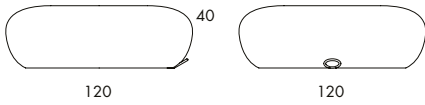

**O541** 5.3 kg | 0.13 m<sup>3</sup>/pc

**O542** 7.6 kg | 0.5 m<sup>3</sup>/pc (0.91 m<sup>3</sup>/2 pcs)

**O543** 17 kg | 0.86 m<sup>3</sup>/pc (1.44 m<sup>3</sup>/2 pcs)

**POUF.** Frame of wood. Padding in polyurethane foam. Upholstered in fabric or leather. Leather as per cc. 6a. Ring in stainless steel. Grey polyester strap. Plastic feet.

	<b>O541</b>
Seat height	42
Overall height	42
Overall width	47
Weight, kg	5.3
Cbm	0.13

	<b>O542</b>
Seat height	40
Overall height	40
Overall width	78
Weight, kg	7.6
Cbm	0.5

	<b>O543</b>
Seat height	40
Overall height	40
Overall width	120
Weight, kg	17
Cbm	0.86

**O541** 5.3 kg | 0.13 m<sup>3</sup>/pc

	<b>O541</b>
Seat height	42
Overall height	42
Overall width	47
Weight, kg	5.3
Cbm	0.13

**O542** | 7.6 kg | 0.5 m<sup>3</sup>/pc (0.91 m<sup>3</sup>/2 pcs)

<b>O542</b>	
Seat height	40
Overall height	40
Overall width	78
Weight, kg	7.6
Cbm	0.5

**O543** 17 kg | 0.86 m<sup>3</sup>/pc (1.44 m<sup>3</sup>/2 pcs)

	<b>O543</b>
Seat height	40
Overall height	40
Overall width	120
Weight, kg	17
Cbm	0.86

**Inspire. Create. Deliver.**