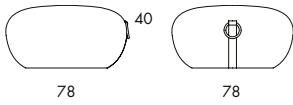

**O541** 5.3 kg | 0.13 m<sup>3</sup>/pc

**O542** 7.6 kg | 0.5 m<sup>3</sup>/pc (0.91 m<sup>3</sup>/2 pcs)

**O543** 17 kg | 0.86 m<sup>3</sup>/pc (1.44 m<sup>3</sup>/2 pcs)

**POUF.** Frame of wood. Padding in polyurethane foam. Upholstered in fabric or leather. Leather as per cc. 6a. Ring in stainless steel. Grey polyester strap. Plastic feet.

	<b>O541</b>
Seat height	42
Overall height	42
Overall width	47
Weight, kg	5.3
Cbm	0.13

	<b>O542</b>
Seat height	40
Overall height	40
Overall width	78
Weight, kg	7.6
Cbm	0.5

	<b>O543</b>
Seat height	40
Overall height	40
Overall width	120
Weight, kg	17
Cbm	0.86

**O541** 5.3 kg | 0.13 m<sup>3</sup>/pc

	<b>O541</b>
Seat height	42
Overall height	42
Overall width	47
Weight, kg	5.3
Cbm	0.13

**O542** | 7.6 kg | 0.5 m<sup>3</sup>/pc (0.91 m<sup>3</sup>/2 pcs)

<b>O542</b>	
Seat height	40
Overall height	40
Overall width	78
Weight, kg	7.6
Cbm	0.5

**O543** 17 kg | 0.86 m<sup>3</sup>/pc (1.44 m<sup>3</sup>/2 pcs)

	<b>O543</b>
Seat height	40
Overall height	40
Overall width	120
Weight, kg	17
Cbm	0.86

**Inspire. Create. Deliver.**