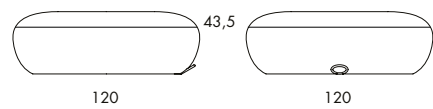

**O541** 5.3 kg | 0.13 m<sup>3</sup>/pc

**O542** 7.6 kg | 0.5 m<sup>3</sup>/pc (0.91 m<sup>3</sup>/2 pcs)

**O543** 17 kg | 0.86 m<sup>3</sup>/pc (1.44 m<sup>3</sup>/2 pcs)

**POUF.** Frame of wood. Padding in polyurethane foam. Upholstered in fabric or leather. Leather as per cc. 6a. Ring in stainless steel. Grey polyester strap. Plastic feet.

	<b>O541</b>
Seat height	42
Overall height	42
Overall width	47
Weight, kg	5.3
Cbm	0.13

	<b>O542</b>
Seat height	40
Overall height	40
Overall width	78
Weight, kg	7.6
Cbm	0.5

	<b>O543</b>
Seat height	40
Overall height	40
Overall width	120
Weight, kg	17
Cbm	0.86

**O541** 5.3 kg | 0.13 m<sup>3</sup>/pc

	<b>O541</b>
Seat height	42
Overall height	42
Overall width	47
Weight, kg	5.3
Cbm	0.13

**O542** | 7.6 kg | 0.5 m<sup>3</sup>/pc (0.91 m<sup>3</sup>/2 pcs)

<b>O542</b>	
Seat height	40
Overall height	40
Overall width	78
Weight, kg	7.6
Cbm	0.5

**O543** 17 kg | 0.86 m<sup>3</sup>/pc (1.44 m<sup>3</sup>/2 pcs)

	<b>O543</b>
Seat height	40
Overall height	40
Overall width	120
Weight, kg	17
Cbm	0.86

**Inspire. Create. Deliver.**