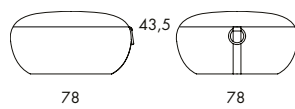

**O541** 5.3 kg | 0.13 m<sup>3</sup>/pc

**O542** 7.6 kg | 0.5 m<sup>3</sup>/pc (0.91 m<sup>3</sup>/2 pcs)

**O543** 17 kg | 0.86 m<sup>3</sup>/pc (1.44 m<sup>3</sup>/2 pcs)

**POUF.** Frame of wood. Padding in polyurethane foam. Upholstered in fabric or leather. Leather as per cc. 6a. Ring in stainless steel. Grey polyester strap. Plastic feet.

	<b>O541</b>
Seat height	42
Overall height	42
Overall width	47
Weight, kg	5.3
Cbm	0.13

	<b>O542</b>
Seat height	40
Overall height	40
Overall width	78
Weight, kg	7.6
Cbm	0.5

	<b>O543</b>
Seat height	40
Overall height	40
Overall width	120
Weight, kg	17
Cbm	0.86

**O541** 5.3 kg | 0.13 m<sup>3</sup>/pc

	<b>O541</b>
Seat height	42
Overall height	42
Overall width	47
Weight, kg	5.3
Cbm	0.13

**O542** | 7.6 kg | 0.5 m<sup>3</sup>/pc (0.91 m<sup>3</sup>/2 pcs)

<b>O542</b>	
Seat height	40
Overall height	40
Overall width	78
Weight, kg	7.6
Cbm	0.5

**O543** 17 kg | 0.86 m<sup>3</sup>/pc (1.44 m<sup>3</sup>/2 pcs)

	<b>O543</b>
Seat height	40
Overall height	40
Overall width	120
Weight, kg	17
Cbm	0.86

**Inspire. Create. Deliver.**