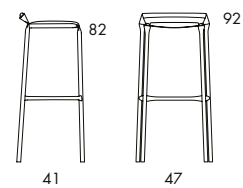

S25N 6.15 kg 

S230

S24-65 5.5 kg 

S24-82 5.5 kg 

STACKABLE CHAIR & BARSTOOL | EASY CHAIR. Kinked painted tubular steel frame. Polyurethane foam padding in seat and back. Upholstered in fabric or leather. Leather as per colour chart. 6a. Plastic foot. For indoor use.

S25N 6.15 kg 

	S25N
Seat height	46
Overall height	82
Overall width	48
Overall depth	57
Weight, kg	6.15

S230

	S230
Seat height	36
Overall height	75
Overall width	61
Overall depth	66

S24-65	
Seat height	65
Overall height	73
Overall width	43
Overall depth	40
Weight, kg	5.5

S24-82	
Seat height	82
Overall height	92
Overall width	47
Overall depth	41
Weight, kg	5.5

Inspire. Create. Deliver.