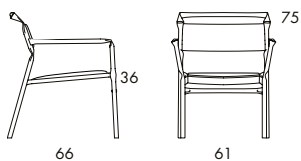

S25N 6.15 kg 

S230

S24-65 5.5 kg 

S24-82 5.5 kg 

STACKABLE CHAIR & BARSTOOL | EASY CHAIR. Kinked painted tubular steel frame. Polyurethane foam padding in seat and back. Upholstered in fabric or leather. Leather as per colour chart. 6a. Plastic foot. For indoor use.

S25N 6.15 kg 

	S25N
Seat height	46
Overall height	82
Overall width	48
Overall depth	57
Weight, kg	6.15

S230

	S230
Seat height	36
Overall height	75
Overall width	61
Overall depth	66

S24-65	
Seat height	65
Overall height	73
Overall width	43
Overall depth	40
Weight, kg	5.5

S24-82	
Seat height	82
Overall height	92
Overall width	47
Overall depth	41
Weight, kg	5.5

Inspire. Create. Deliver.