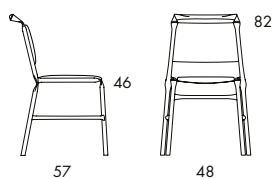

S25N 6.15 kg 

S230

S24-65 5.5 kg 

S24-82 5.5 kg 

STACKABLE CHAIR & BARSTOOL | EASY CHAIR. Kinked painted tubular steel frame. Polyurethane foam padding in seat and back. Upholstered in fabric or leather. Leather as per colour chart. 6a. Plastic foot. For indoor use.

S25N 6.15 kg 

	S25N
Seat height	46
Overall height	82
Overall width	48
Overall depth	57
Weight, kg	6.15

S230

	S230
Seat height	36
Overall height	75
Overall width	61
Overall depth	66

S24-65	
Seat height	65
Overall height	73
Overall width	43
Overall depth	40
Weight, kg	5.5

S24-82	
Seat height	82
Overall height	92
Overall width	47
Overall depth	41
Weight, kg	5.5

Inspire. Create. Deliver.