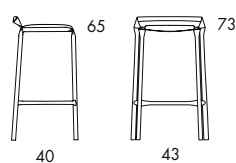

S25N 6.15 kg 

S230

S24-65 5.5 kg 

S24-82 5.5 kg 

STACKABLE CHAIR & BARSTOOL | EASY CHAIR. Kinked painted tubular steel frame. Polyurethane foam padding in seat and back. Upholstered in fabric or leather. Leather as per colour chart. 6a. Plastic foot. For indoor use.

S25N 6.15 kg 

	S25N
Seat height	46
Overall height	82
Overall width	48
Overall depth	57
Weight, kg	6.15

S230

	S230
Seat height	36
Overall height	75
Overall width	61
Overall depth	66

S24-65	
Seat height	65
Overall height	73
Overall width	43
Overall depth	40
Weight, kg	5.5

S24-82	
Seat height	82
Overall height	92
Overall width	47
Overall depth	41
Weight, kg	5.5

Inspire. Create. Deliver.