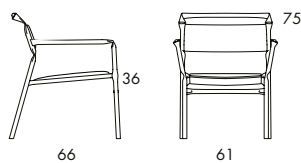

S25N 6.15 kg 

S230

S24-65 5.5 kg 

S24-82 5.5 kg 

STACKABLE CHAIR & BARSTOOL | EASY CHAIR. Kinked painted tubular steel frame. Polyurethane foam padding in seat and back. Upholstered in fabric or leather. Leather as per colour chart. 6a. Plastic foot. For indoor use.

S25N 6.15 kg 

	S25N
Seat height	46
Overall height	82
Overall width	48
Overall depth	57
Weight, kg	6.15

S230

	S230
Seat height	36
Overall height	75
Overall width	61
Overall depth	66

S24-65	
Seat height	65
Overall height	73
Overall width	43
Overall depth	40
Weight, kg	5.5

S24-82	
Seat height	82
Overall height	92
Overall width	47
Overall depth	41
Weight, kg	5.5

Inspire. Create. Deliver.