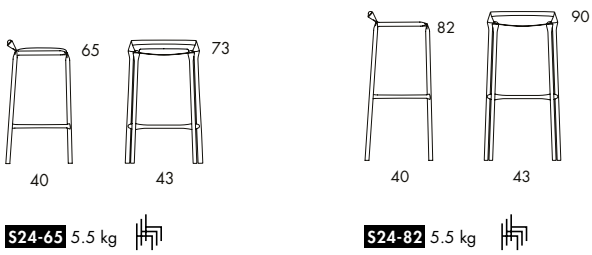

S25N 6.15 kg 

S230

S24-65 5.5 kg 

S24-82 5.5 kg 

STACKABLE CHAIR & BARSTOOL | EASY CHAIR. Kinked painted tubular steel frame. Polyurethane foam padding in seat and back. Upholstered in fabric or leather. Leather as per colour chart. 6a. Plastic foot. For indoor use.

S25N 6.15 kg 

	S25N
Seat height	46
Overall height	82
Overall width	48
Overall depth	57
Weight, kg	6.15

S230

	S230
Seat height	36
Overall height	75
Overall width	61
Overall depth	66

S24-65	
Seat height	65
Overall height	73
Overall width	43
Overall depth	40
Weight, kg	5.5

S24-82	
Seat height	82
Overall height	92
Overall width	47
Overall depth	41
Weight, kg	5.5

Inspire. Create. Deliver.