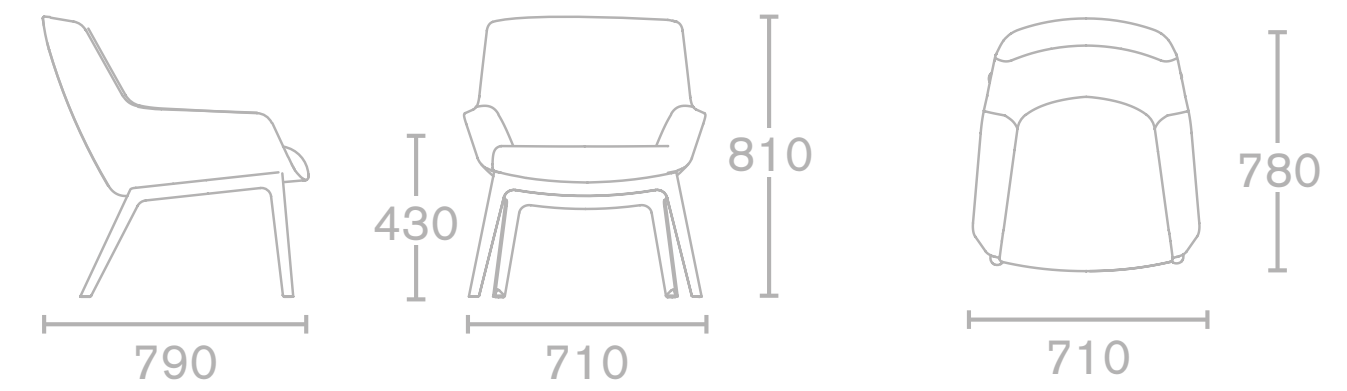

## Dimensions

High back swivel base

Low back 4 leg frame

High back 4 leg base

Low back swivel base

Boss Colours - Paint RAL finishes

Wood

boss