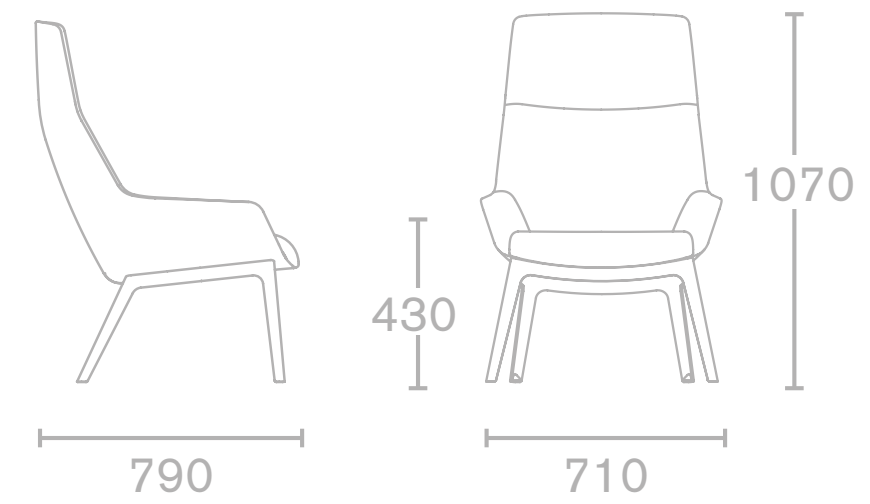

## Dimensions

High back swivel base

Low back 4 leg frame

High back 4 leg base

Low back swivel base

Boss Colours - Paint RAL finishes

Wood

boss