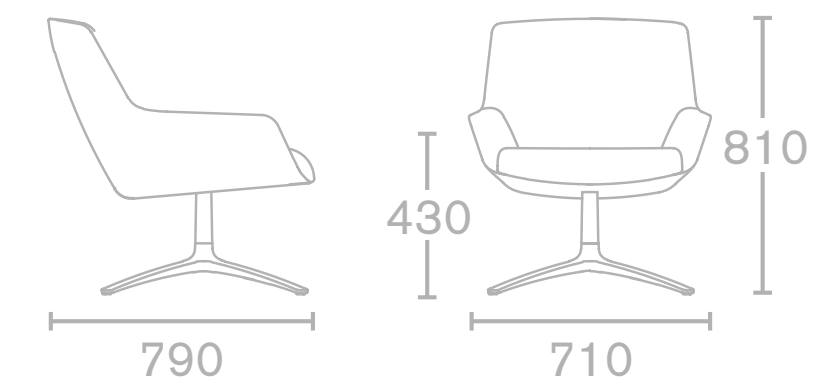

## Dimensions

High back swivel base

Low back 4 leg frame

High back 4 leg base

Low back swivel base

Boss Colours - Paint RAL finishes

Wood

boss