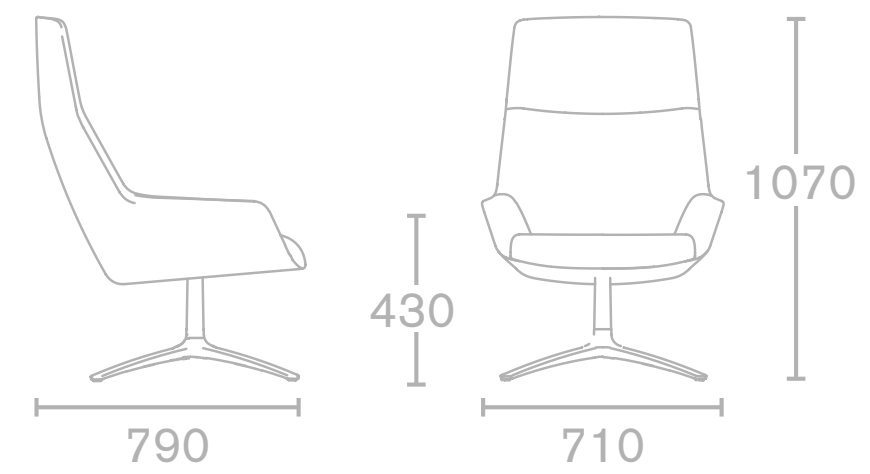

boss

## Dimensions

High back swivel base

Low back 4 leg frame

High back 4 leg base

Low back swivel base

Boss Colours - Paint RAL finishes

Wood

boss