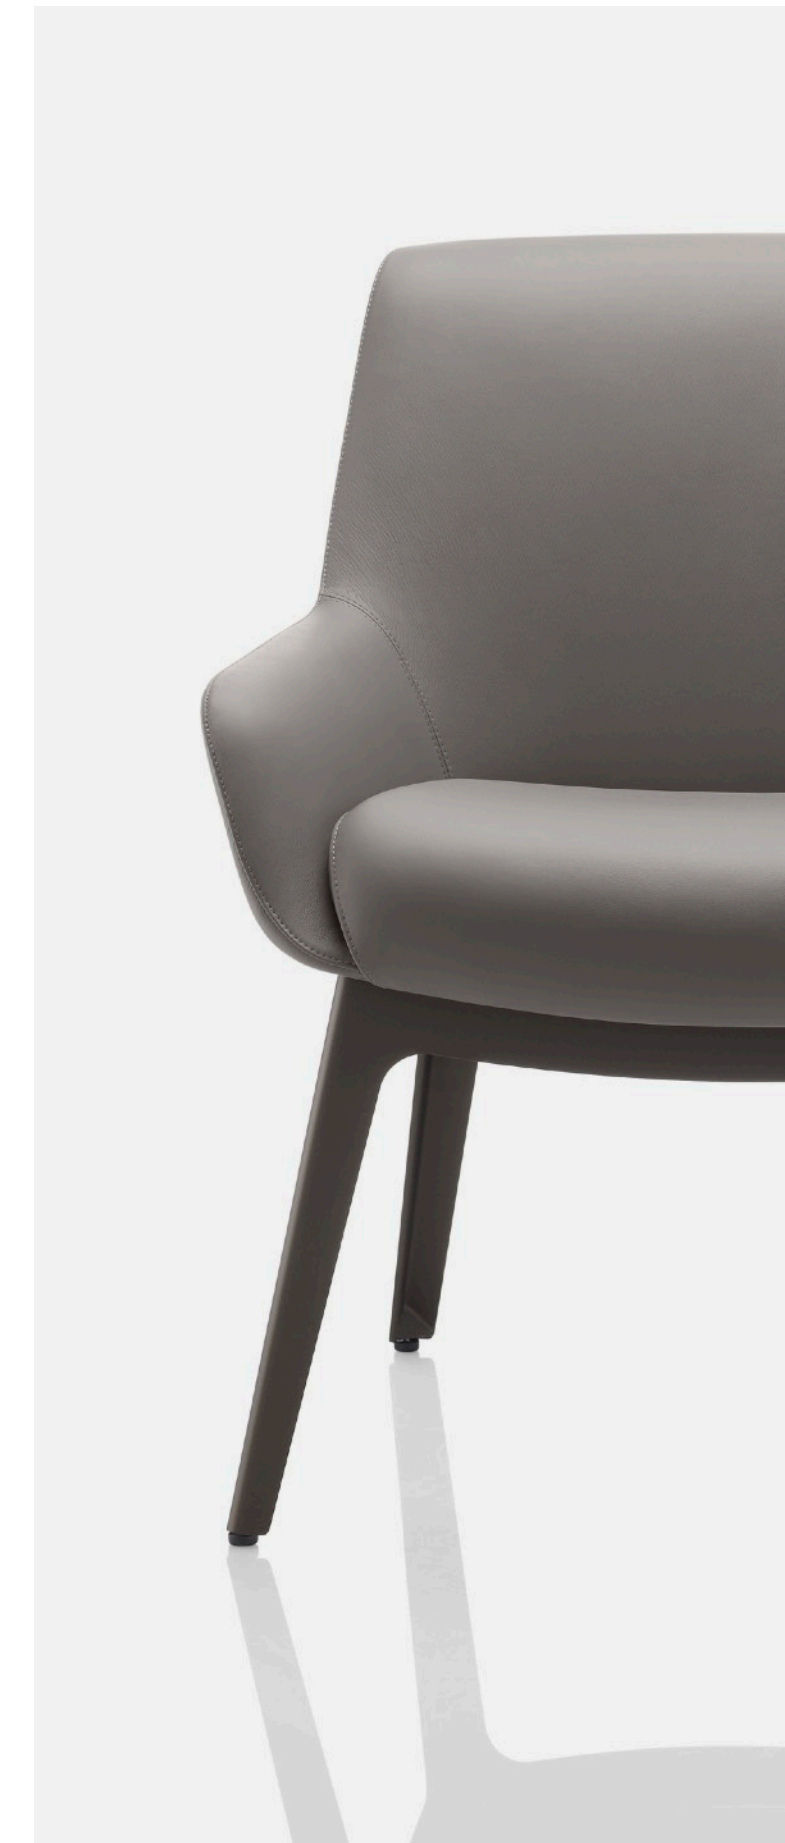

## Sculpted Comfort

Timber Leg

A striking graphic form and sitting experience, combined with intelligent design with the finest craftsmanship. The high sculpted back and gently curving contours promise outstanding sitting comfort, while its distinctive profile makes it a standalone statement piece to enhance any space.

## Details

4 Star Swivel

Sled Base

Timber Leg

Steel Leg

- Fully upholstered in any fabric or leather with two-tone upholstery available
- CMHR moulded seat and back foam
- Choice of 360 degree swivel base, painted steel four-leg base, Oak frame or painted frame
- Black, white or bronze powder coated base finish on the 4 leg base option
- Painted sled frame finishes available in Black and White as standard.
- Painted Frames in the 8 Boss standard colours
- High and low back options available
- Stained frame
- Alternative timber frame and finish