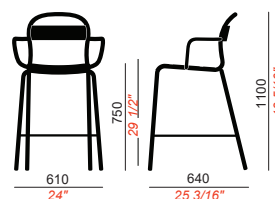

Stecca

STECCA 5 è uno sgabello alto e senza braccioli, sottile ed elegante grazie alla struttura leggera in alluminio. Il prodotto è l'ideale per banconi, cucine alte e spazi bar progettati per situazioni informali come l'aperitivo. Ideale per contesti pubblici come ristoranti e grandi bar all'aperto, dove sono necessarie sedute a diverse altezze.

STECCA 5 is a tall stool without armrests, featuring a light aluminium frame giving it a slim and elegant look. This product is ideal for bars, kitchen islands and bar spaces in general designed for informal situations, such as grabbing an aperitif. Ideal for public settings like restaurants and bars with large al fresco areas, where different height seating is required.

Stecca 5

Sgabello alto a quattro gambe in alluminio verniciato a polveri
Impilabile fino a 6 unità

*Four legs high stool in powder-coated aluminum
Stackable up to 6 units*

Lo sgabello STECCA 6 ha le stesse caratteristiche della versione 5, con l'aggiunta di due braccioli. Anche in questo caso si è voluta ampliare la gamma di opzioni allo scopo di permettere una gamma di scelte che maggiormente si adattano alle più differenti esigenze.

The STECCA 6 stool has the same features as the version 5, with the addition of two armrests. Also in this case it was decided to expand the range of options in order to allow a variety of possibilities that can suit to most different needs.

Stecca 6

Sgabello alto a quattro gambe con braccioli in alluminio verniciato a polveri
Impilabile fino a 6 unità

*Four legs high stool with armrests in powder-coated aluminum
Stackable up to 6 units*