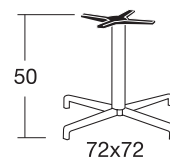

h. 73

art. 5110

colonna quadrata in alluminio
con angoli arrotondati
*square aluminium column
with rounded corners*

top max
Ø 100 cm
90x90 cm

staffe di fissaggio al piano in
alluminio pressofuso
*die cast aluminium brackets for
fastening to top*

Imballo: 1 pezzo
Packing: 1 piece

Peso unitario Kg 4,550
Unit weight

Misure imballo 67x11x58 cm
Packing sizes