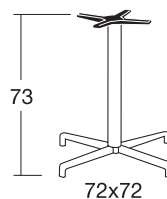

h. 73

art. 5110

colonna quadrata in alluminio
con angoli arrotondati
*square aluminium column
with rounded corners*

top max
Ø 100 cm
90x90 cm

staffe di fissaggio al piano in
alluminio pressofuso
*die cast aluminium brackets for
fastening to top*

Imballo: 1 pezzo
Packing: 1 piece

Peso unitario Kg 4,550
Unit weight

Misure imballo 67x11x58 cm
Packing sizes