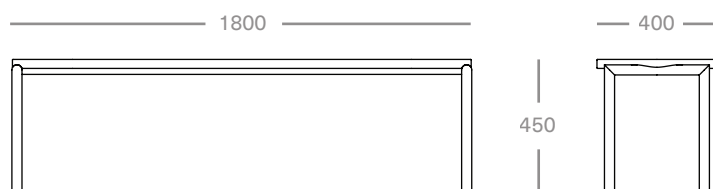

Benchmark

Benchmark

Designed and manufactured in Australia.

Dimensions 400W x 1800D x 450H mm

Timber American ash*

Steel Colours Black, White*

Lead Time 6 - 8 weeks

American white oak, American walnut & other species available upon request*
Custom powdercoated colours available upon request*