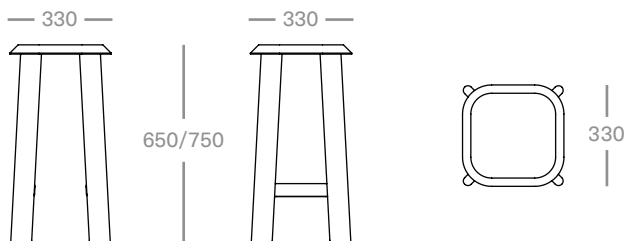

Humble

Humble Low Stool

Designed and manufactured in Australia.

Dimensions 330W x 330D x 450H mm

Materials American Ash

Colours Natural, Black Stained*

Lead Time 6 - 8 weeks

American white oak, American walnut & other species available upon request*
Custom timber stain colours available upon request*

Humble High Stool

Designed and manufactured in Australia.

Dimensions 330W x 330D x 650/750H mm

Materials American Ash

Colours Natural, Black Stained*

Lead Time 6 - 8 weeks

American white oak, American walnut & other species available upon request*
Custom timber stain colours available upon request*