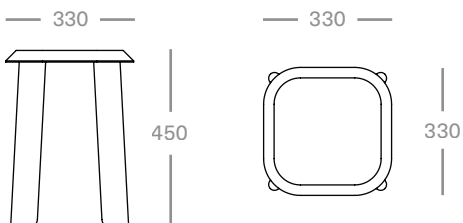

Humble

Humble Low Stool

Designed and manufactured in Australia.

Dimensions 330W x 330D x 450H mm

Materials American Ash

Colours Natural, Black Stained*

Lead Time 6 - 8 weeks

American white oak, American walnut & other species available upon request*
Custom timber stain colours available upon request*

Humble High Stool

Designed and manufactured in Australia.

Dimensions 330W x 330D x 650/750H mm

Materials American Ash

Colours Natural, Black Stained*

Lead Time 6 - 8 weeks

American white oak, American walnut & other species available upon request*
Custom timber stain colours available upon request*