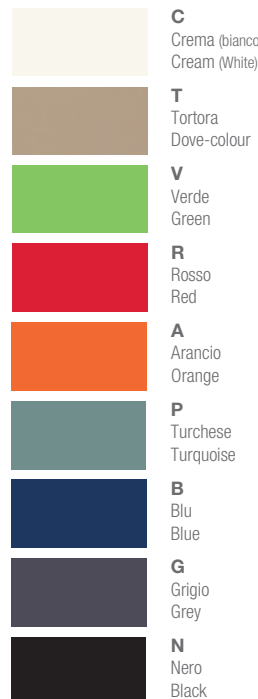

\* Impilabile (per le versioni imbottite aggiungere il carter sottosedile)  
Stackable (for upholstered versions add underseat shell)

AV  
Vern. col. alluminio  
Alu painted frame

AB  
Vern. col. bianco  
White painted frame

AN  
Vern. col. nero  
Black painted frame

ACC  
Cromato  
Chromed frame

LE  
4 gambe acero verniciato (con feltrini)  
4 legs painted maple (with feet glides)

### Monocolora One colour

### Polipropilene bicolore Two colours polypropylene