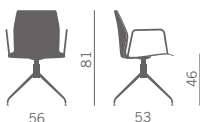

Girevole 4 piedi con braccioli
Versioni: AB AN ACC
Swivel 4 legs with arms
Versions: AB AN ACC