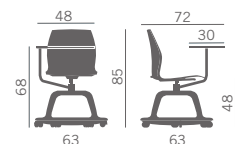

Girevole 4 piedi con braccioli
Versioni: AB AN ACC
Swivel 4 legs with arms
Versions: AB AN ACC