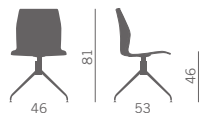

Girevole 4 piedi
Versioni: AB AN ACC
Swivel 4 legs
Versions: AB AN ACC