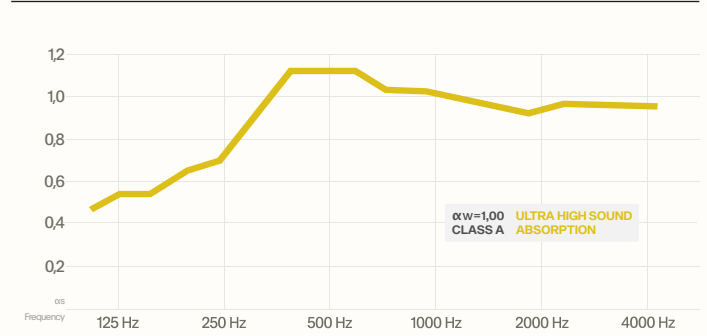

BLOCKS

Six unique geometric shapes to play with on the wall or ceiling. The winning figures to eliminate sound reflections.

ABSORPTION

LOW, MEDIUM
& HIGH TONES

MUTE.

SHAPES AND DIMENSIONS

THICKNESS 55 mm

SHAPE	SIZE mm <small>± 2 mm</small>	WEIGHT kg	
Square <small>11</small>	600 × 600	2,5	
	900 × 900	4,7	
	1200 × 1200	7,6	
Triangle <small>12</small>	600 × 600	1,3	
	900 × 900	2,4	
	1200 × 1200	4,4	
Rectangle <small>13</small>	300 × 600	1,3	
	300 × 900	1,6	
	450 × 900	2,4	
	600 × 900	3,2	
	600 × 1200	3,8	
Circle <small>14</small>	Ø600	1,8	
	Ø900	4,0	
	Ø1200	7,3	
Semi-circle <small>15</small>	Ø600	1,0	
	Ø900	2,0	
	Ø1200	3,7	
Hegaxon <small>16</small>	side 200	1,2	
	side 300	1,6	

SOUND ABSORPTION COEFFICIENT α_s PER ISO 354

FIXING SYSTEMS

Blocks can be mounted on the wall or ceiling with the use of dedicated mounting systems.

	A Click button connectors	10 mm from the wall
	B Magnets	7 mm from the wall
	C Ceiling system with height adjustment	70 mm up to 2000 mm
	D Dual lock fasteners for glass/furniture	5 mm from the surface
	E Metal rail only for <small>11</small> and <small>14</small>	7 mm from the wall