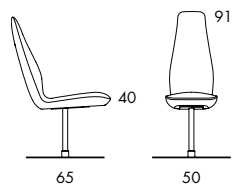

**O151H** 8.2 kg | 0.48 m<sup>3</sup>

**O151HA** 10.4 kg | 0.48 m<sup>3</sup>

**O151L** 7.7 kg | 0.36 m<sup>3</sup>

**O151LA** 9.9 kg | 0.36 m<sup>3</sup>

**O152H** 15.3 kg | 0.48 m<sup>3</sup>

**O152HA** 17.5 kg | 0.48 m<sup>3</sup>

**O152L** 14.8 kg | 0.36 m<sup>3</sup>

**O152LA** 17 kg | 0.36 m<sup>3</sup>

**EASY CHAIR.** Seat height 40 cm. Steel frame. Moulded polyurethane foam padding. Upholstered in fabric or leather. Leather as per cc. 6a. Frame ○151 in chrome-plated (chrome III) or black-painted steel. Swivel base ○152 in polished satin chrome (chrome III). Poppe chair with seat height 46 cm, see next page.

**○161H** 8.3 kg | 0.5 m<sup>3</sup>

**○161HA** 10.5 kg | 0.5 m<sup>3</sup>

**○161L** 7.8 kg | 0.39 m<sup>3</sup>

**○161LA** 10 kg | 0.39 m<sup>3</sup>

**○162H** 15.4 kg | 0.5 m<sup>3</sup>

**○162HA** 17.6 kg | 0.5 m<sup>3</sup>

**○162L** 14.9 kg | 0.39 m<sup>3</sup>

**○162LA** 17.1 kg | 0.39 m<sup>3</sup>

**CHAIR.** Seat height 46 cm. Steel frame. Moulded polyurethane foam padding. Upholstered in fabric or leather. Leather as per cc. 6a. Frame ○151 in chrome-plated (chrome III) or black-painted steel. Swivel base ○152 in polished satin chrome (chrome III). Poppe easy-chair with seat height 40 cm, see previous page.