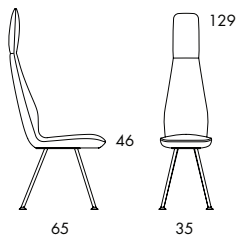

**O151H** 8.2 kg | 0.48 m<sup>3</sup>

**O151HA** 10.4 kg | 0.48 m<sup>3</sup>

**O151L** 7.7 kg | 0.36 m<sup>3</sup>

**O151LA** 9.9 kg | 0.36 m<sup>3</sup>

**O152H** 15.3 kg | 0.48 m<sup>3</sup>

**O152HA** 17.5 kg | 0.48 m<sup>3</sup>

**O152L** 14.8 kg | 0.36 m<sup>3</sup>

**O152LA** 17 kg | 0.36 m<sup>3</sup>

**EASY CHAIR.** Seat height 40 cm. Steel frame. Moulded polyurethane foam padding. Upholstered in fabric or leather. Leather as per cc. 6a. Frame ○151 in chrome-plated (chrome III) or black-painted steel. Swivel base ○152 in polished satin chrome (chrome III). Poppe chair with seat height 46 cm, see next page.

**○161H** 8.3 kg | 0.5 m<sup>3</sup>

**○161HA** 10.5 kg | 0.5 m<sup>3</sup>

**○161L** 7.8 kg | 0.39 m<sup>3</sup>

**○161LA** 10 kg | 0.39 m<sup>3</sup>

**○162H** 15.4 kg | 0.5 m<sup>3</sup>

**○162HA** 17.6 kg | 0.5 m<sup>3</sup>

**○162L** 14.9 kg | 0.39 m<sup>3</sup>

**○162LA** 17.1 kg | 0.39 m<sup>3</sup>

**CHAIR.** Seat height 46 cm. Steel frame. Moulded polyurethane foam padding. Upholstered in fabric or leather. Leather as per cc. 6a. Frame ○151 in chrome-plated (chrome III) or black-painted steel. Swivel base ○152 in polished satin chrome (chrome III). Poppe easy-chair with seat height 40 cm, see previous page.