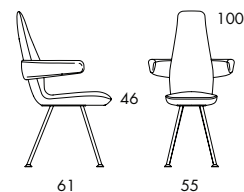

**O151H** 8.2 kg | 0.48 m<sup>3</sup>

**O151HA** 10.4 kg | 0.48 m<sup>3</sup>

**O151L** 7.7 kg | 0.36 m<sup>3</sup>

**O151LA** 9.9 kg | 0.36 m<sup>3</sup>

**O152H** 15.3 kg | 0.48 m<sup>3</sup>

**O152HA** 17.5 kg | 0.48 m<sup>3</sup>

**O152L** 14.8 kg | 0.36 m<sup>3</sup>

**O152LA** 17 kg | 0.36 m<sup>3</sup>

**EASY CHAIR.** Seat height 40 cm. Steel frame. Moulded polyurethane foam padding. Upholstered in fabric or leather. Leather as per cc. 6a. Frame ○151 in chrome-plated (chrome III) or black-painted steel. Swivel base ○152 in polished satin chrome (chrome III). Poppe chair with seat height 46 cm, see next page.

**○161H** 8.3 kg | 0.5 m<sup>3</sup>

**○161HA** 10.5 kg | 0.5 m<sup>3</sup>

**○161L** 7.8 kg | 0.39 m<sup>3</sup>

**○161LA** 10 kg | 0.39 m<sup>3</sup>

**○162H** 15.4 kg | 0.5 m<sup>3</sup>

**○162HA** 17.6 kg | 0.5 m<sup>3</sup>

**○162L** 14.9 kg | 0.39 m<sup>3</sup>

**○162LA** 17.1 kg | 0.39 m<sup>3</sup>

**CHAIR.** Seat height 46 cm. Steel frame. Moulded polyurethane foam padding. Upholstered in fabric or leather. Leather as per cc. 6a. Frame ○151 in chrome-plated (chrome III) or black-painted steel. Swivel base ○152 in polished satin chrome (chrome III). Poppe easy-chair with seat height 40 cm, see previous page.