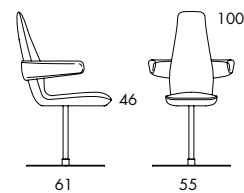

**O151H** 8.2 kg | 0.48 m<sup>3</sup>

**O151HA** 10.4 kg | 0.48 m<sup>3</sup>

**O151L** 7.7 kg | 0.36 m<sup>3</sup>

**O151LA** 9.9 kg | 0.36 m<sup>3</sup>

**O152H** 15.3 kg | 0.48 m<sup>3</sup>

**O152HA** 17.5 kg | 0.48 m<sup>3</sup>

**O152L** 14.8 kg | 0.36 m<sup>3</sup>

**O152LA** 17 kg | 0.36 m<sup>3</sup>

**EASY CHAIR.** Seat height 40 cm. Steel frame. Moulded polyurethane foam padding. Upholstered in fabric or leather. Leather as per cc. 6a. Frame ○151 in chrome-plated (chrome III) or black-painted steel. Swivel base ○152 in polished satin chrome (chrome III). Poppe chair with seat height 46 cm, see next page.

**○161H** 8.3 kg | 0.5 m<sup>3</sup>

**○161HA** 10.5 kg | 0.5 m<sup>3</sup>

**○161L** 7.8 kg | 0.39 m<sup>3</sup>

**○161LA** 10 kg | 0.39 m<sup>3</sup>

**○162H** 15.4 kg | 0.5 m<sup>3</sup>

**○162HA** 17.6 kg | 0.5 m<sup>3</sup>

**○162L** 14.9 kg | 0.39 m<sup>3</sup>

**○162LA** 17.1 kg | 0.39 m<sup>3</sup>

**CHAIR.** Seat height 46 cm. Steel frame. Moulded polyurethane foam padding. Upholstered in fabric or leather. Leather as per cc. 6a. Frame ○151 in chrome-plated (chrome III) or black-painted steel. Swivel base ○152 in polished satin chrome (chrome III). Poppe easy-chair with seat height 40 cm, see previous page.