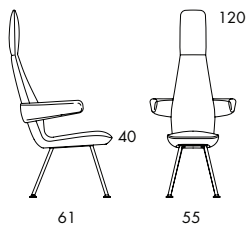

**O151H** 8.2 kg | 0.48 m<sup>3</sup>

**O151HA** 10.4 kg | 0.48 m<sup>3</sup>

**O151L** 7.7 kg | 0.36 m<sup>3</sup>

**O151LA** 9.9 kg | 0.36 m<sup>3</sup>

**O152H** 15.3 kg | 0.48 m<sup>3</sup>

**O152HA** 17.5 kg | 0.48 m<sup>3</sup>

**O152L** 14.8 kg | 0.36 m<sup>3</sup>

**O152LA** 17 kg | 0.36 m<sup>3</sup>

**EASY CHAIR.** Seat height 40 cm. Steel frame. Moulded polyurethane foam padding. Upholstered in fabric or leather. Leather as per cc. 6a. Frame ○151 in chrome-plated (chrome III) or black-painted steel. Swivel base ○152 in polished satin chrome (chrome III). Poppe chair with seat height 46 cm, see next page.

**○161H** 8.3 kg | 0.5 m<sup>3</sup>

**○161HA** 10.5 kg | 0.5 m<sup>3</sup>

**○161L** 7.8 kg | 0.39 m<sup>3</sup>

**○161LA** 10 kg | 0.39 m<sup>3</sup>

**○162H** 15.4 kg | 0.5 m<sup>3</sup>

**○162HA** 17.6 kg | 0.5 m<sup>3</sup>

**○162L** 14.9 kg | 0.39 m<sup>3</sup>

**○162LA** 17.1 kg | 0.39 m<sup>3</sup>

**CHAIR.** Seat height 46 cm. Steel frame. Moulded polyurethane foam padding. Upholstered in fabric or leather. Leather as per cc. 6a. Frame ○151 in chrome-plated (chrome III) or black-painted steel. Swivel base ○152 in polished satin chrome (chrome III). Poppe easy-chair with seat height 40 cm, see previous page.