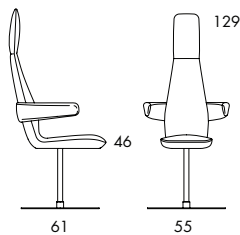

**O151H** 8.2 kg | 0.48 m<sup>3</sup>

**O151HA** 10.4 kg | 0.48 m<sup>3</sup>

**O151L** 7.7 kg | 0.36 m<sup>3</sup>

**O151LA** 9.9 kg | 0.36 m<sup>3</sup>

**O152H** 15.3 kg | 0.48 m<sup>3</sup>

**O152HA** 17.5 kg | 0.48 m<sup>3</sup>

**O152L** 14.8 kg | 0.36 m<sup>3</sup>

**O152LA** 17 kg | 0.36 m<sup>3</sup>

**EASY CHAIR.** Seat height 40 cm. Steel frame. Moulded polyurethane foam padding. Upholstered in fabric or leather. Leather as per cc. 6a. Frame ○151 in chrome-plated (chrome III) or black-painted steel. Swivel base ○152 in polished satin chrome (chrome III). Poppe chair with seat height 46 cm, see next page.

**○161H** 8.3 kg | 0.5 m<sup>3</sup>

**○161HA** 10.5 kg | 0.5 m<sup>3</sup>

**○161L** 7.8 kg | 0.39 m<sup>3</sup>

**○161LA** 10 kg | 0.39 m<sup>3</sup>

**○162H** 15.4 kg | 0.5 m<sup>3</sup>

**○162HA** 17.6 kg | 0.5 m<sup>3</sup>

**○162L** 14.9 kg | 0.39 m<sup>3</sup>

**○162LA** 17.1 kg | 0.39 m<sup>3</sup>

**CHAIR.** Seat height 46 cm. Steel frame. Moulded polyurethane foam padding. Upholstered in fabric or leather. Leather as per cc. 6a. Frame ○151 in chrome-plated (chrome III) or black-painted steel. Swivel base ○152 in polished satin chrome (chrome III). Poppe easy-chair with seat height 40 cm, see previous page.