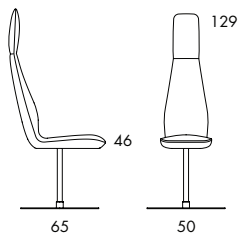

**O151H** 8.2 kg | 0.48 m<sup>3</sup>

**O151HA** 10.4 kg | 0.48 m<sup>3</sup>

**O151L** 7.7 kg | 0.36 m<sup>3</sup>

**O151LA** 9.9 kg | 0.36 m<sup>3</sup>

**O152H** 15.3 kg | 0.48 m<sup>3</sup>

**O152HA** 17.5 kg | 0.48 m<sup>3</sup>

**O152L** 14.8 kg | 0.36 m<sup>3</sup>

**O152LA** 17 kg | 0.36 m<sup>3</sup>

**EASY CHAIR.** Seat height 40 cm. Steel frame. Moulded polyurethane foam padding. Upholstered in fabric or leather. Leather as per cc. 6a. Frame ○151 in chrome-plated (chrome III) or black-painted steel. Swivel base ○152 in polished satin chrome (chrome III). Poppe chair with seat height 46 cm, see next page.

**○161H** 8.3 kg | 0.5 m<sup>3</sup>

**○161HA** 10.5 kg | 0.5 m<sup>3</sup>

**○161L** 7.8 kg | 0.39 m<sup>3</sup>

**○161LA** 10 kg | 0.39 m<sup>3</sup>

**○162H** 15.4 kg | 0.5 m<sup>3</sup>

**○162HA** 17.6 kg | 0.5 m<sup>3</sup>

**○162L** 14.9 kg | 0.39 m<sup>3</sup>

**○162LA** 17.1 kg | 0.39 m<sup>3</sup>

**CHAIR.** Seat height 46 cm. Steel frame. Moulded polyurethane foam padding. Upholstered in fabric or leather. Leather as per cc. 6a. Frame ○151 in chrome-plated (chrome III) or black-painted steel. Swivel base ○152 in polished satin chrome (chrome III). Poppe easy-chair with seat height 40 cm, see previous page.