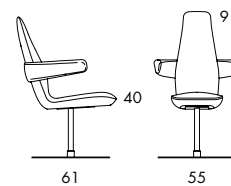

**O151H** 8.2 kg | 0.48 m<sup>3</sup>

**O151HA** 10.4 kg | 0.48 m<sup>3</sup>

**O151L** 7.7 kg | 0.36 m<sup>3</sup>

**O151LA** 9.9 kg | 0.36 m<sup>3</sup>

**O152H** 15.3 kg | 0.48 m<sup>3</sup>

**O152HA** 17.5 kg | 0.48 m<sup>3</sup>

**O152L** 14.8 kg | 0.36 m<sup>3</sup>

**O152LA** 17 kg | 0.36 m<sup>3</sup>

**EASY CHAIR.** Seat height 40 cm. Steel frame. Moulded polyurethane foam padding. Upholstered in fabric or leather. Leather as per cc. 6a. Frame ○151 in chrome-plated (chrome III) or black-painted steel. Swivel base ○152 in polished satin chrome (chrome III). Poppe chair with seat height 46 cm, see next page.

**○161H** 8.3 kg | 0.5 m<sup>3</sup>

**○161HA** 10.5 kg | 0.5 m<sup>3</sup>

**○161L** 7.8 kg | 0.39 m<sup>3</sup>

**○161LA** 10 kg | 0.39 m<sup>3</sup>

**○162H** 15.4 kg | 0.5 m<sup>3</sup>

**○162HA** 17.6 kg | 0.5 m<sup>3</sup>

**○162L** 14.9 kg | 0.39 m<sup>3</sup>

**○162LA** 17.1 kg | 0.39 m<sup>3</sup>

**CHAIR.** Seat height 46 cm. Steel frame. Moulded polyurethane foam padding. Upholstered in fabric or leather. Leather as per cc. 6a. Frame ○151 in chrome-plated (chrome III) or black-painted steel. Swivel base ○152 in polished satin chrome (chrome III). Poppe easy-chair with seat height 40 cm, see previous page.