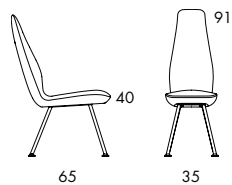

**O151H** 8.2 kg | 0.48 m<sup>3</sup>

**O151HA** 10.4 kg | 0.48 m<sup>3</sup>

**O151L** 7.7 kg | 0.36 m<sup>3</sup>

**O151LA** 9.9 kg | 0.36 m<sup>3</sup>

**O152H** 15.3 kg | 0.48 m<sup>3</sup>

**O152HA** 17.5 kg | 0.48 m<sup>3</sup>

**O152L** 14.8 kg | 0.36 m<sup>3</sup>

**O152LA** 17 kg | 0.36 m<sup>3</sup>

**EASY CHAIR.** Seat height 40 cm. Steel frame. Moulded polyurethane foam padding. Upholstered in fabric or leather. Leather as per cc. 6a. Frame ○151 in chrome-plated (chrome III) or black-painted steel. Swivel base ○152 in polished satin chrome (chrome III). Poppe chair with seat height 46 cm, see next page.

**○161H** 8.3 kg | 0.5 m<sup>3</sup>

**○161HA** 10.5 kg | 0.5 m<sup>3</sup>

**○161L** 7.8 kg | 0.39 m<sup>3</sup>

**○161LA** 10 kg | 0.39 m<sup>3</sup>

**○162H** 15.4 kg | 0.5 m<sup>3</sup>

**○162HA** 17.6 kg | 0.5 m<sup>3</sup>

**○162L** 14.9 kg | 0.39 m<sup>3</sup>

**○162LA** 17.1 kg | 0.39 m<sup>3</sup>

**CHAIR.** Seat height 46 cm. Steel frame. Moulded polyurethane foam padding. Upholstered in fabric or leather. Leather as per cc. 6a. Frame ○151 in chrome-plated (chrome III) or black-painted steel. Swivel base ○152 in polished satin chrome (chrome III). Poppe easy-chair with seat height 40 cm, see previous page.