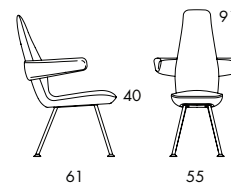

**O151H** 8.2 kg | 0.48 m<sup>3</sup>

**O151HA** 10.4 kg | 0.48 m<sup>3</sup>

**O151L** 7.7 kg | 0.36 m<sup>3</sup>

**O151LA** 9.9 kg | 0.36 m<sup>3</sup>

**O152H** 15.3 kg | 0.48 m<sup>3</sup>

**O152HA** 17.5 kg | 0.48 m<sup>3</sup>

**O152L** 14.8 kg | 0.36 m<sup>3</sup>

**O152LA** 17 kg | 0.36 m<sup>3</sup>

**EASY CHAIR.** Seat height 40 cm. Steel frame. Moulded polyurethane foam padding. Upholstered in fabric or leather. Leather as per cc. 6a. Frame ○151 in chrome-plated (chrome III) or black-painted steel. Swivel base ○152 in polished satin chrome (chrome III). Poppe chair with seat height 46 cm, see next page.

**○161H** 8.3 kg | 0.5 m<sup>3</sup>

**○161HA** 10.5 kg | 0.5 m<sup>3</sup>

**○161L** 7.8 kg | 0.39 m<sup>3</sup>

**○161LA** 10 kg | 0.39 m<sup>3</sup>

**○162H** 15.4 kg | 0.5 m<sup>3</sup>

**○162HA** 17.6 kg | 0.5 m<sup>3</sup>

**○162L** 14.9 kg | 0.39 m<sup>3</sup>

**○162LA** 17.1 kg | 0.39 m<sup>3</sup>

**CHAIR.** Seat height 46 cm. Steel frame. Moulded polyurethane foam padding. Upholstered in fabric or leather. Leather as per cc. 6a. Frame ○151 in chrome-plated (chrome III) or black-painted steel. Swivel base ○152 in polished satin chrome (chrome III). Poppe easy-chair with seat height 40 cm, see previous page.