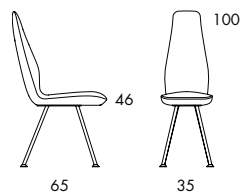

**O151H** 8.2 kg | 0.48 m<sup>3</sup>

**O151HA** 10.4 kg | 0.48 m<sup>3</sup>

**O151L** 7.7 kg | 0.36 m<sup>3</sup>

**O151LA** 9.9 kg | 0.36 m<sup>3</sup>

**O152H** 15.3 kg | 0.48 m<sup>3</sup>

**O152HA** 17.5 kg | 0.48 m<sup>3</sup>

**O152L** 14.8 kg | 0.36 m<sup>3</sup>

**O152LA** 17 kg | 0.36 m<sup>3</sup>

**EASY CHAIR.** Seat height 40 cm. Steel frame. Moulded polyurethane foam padding. Upholstered in fabric or leather. Leather as per cc. 6a. Frame ○151 in chrome-plated (chrome III) or black-painted steel. Swivel base ○152 in polished satin chrome (chrome III). Poppe chair with seat height 46 cm, see next page.

**○161H** 8.3 kg | 0.5 m<sup>3</sup>

**○161HA** 10.5 kg | 0.5 m<sup>3</sup>

**○161L** 7.8 kg | 0.39 m<sup>3</sup>

**○161LA** 10 kg | 0.39 m<sup>3</sup>

**○162H** 15.4 kg | 0.5 m<sup>3</sup>

**○162HA** 17.6 kg | 0.5 m<sup>3</sup>

**○162L** 14.9 kg | 0.39 m<sup>3</sup>

**○162LA** 17.1 kg | 0.39 m<sup>3</sup>

**CHAIR.** Seat height 46 cm. Steel frame. Moulded polyurethane foam padding. Upholstered in fabric or leather. Leather as per cc. 6a. Frame ○151 in chrome-plated (chrome III) or black-painted steel. Swivel base ○152 in polished satin chrome (chrome III). Poppe easy-chair with seat height 40 cm, see previous page.