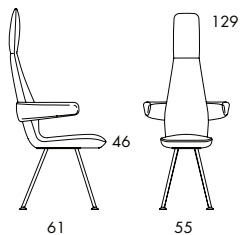

**O151H** 8.2 kg | 0.48 m<sup>3</sup>

**O151HA** 10.4 kg | 0.48 m<sup>3</sup>

**O151L** 7.7 kg | 0.36 m<sup>3</sup>

**O151LA** 9.9 kg | 0.36 m<sup>3</sup>

**O152H** 15.3 kg | 0.48 m<sup>3</sup>

**O152HA** 17.5 kg | 0.48 m<sup>3</sup>

**O152L** 14.8 kg | 0.36 m<sup>3</sup>

**O152LA** 17 kg | 0.36 m<sup>3</sup>

**EASY CHAIR.** Seat height 40 cm. Steel frame. Moulded polyurethane foam padding. Upholstered in fabric or leather. Leather as per cc. 6a. Frame ○151 in chrome-plated (chrome III) or black-painted steel. Swivel base ○152 in polished satin chrome (chrome III). Poppe chair with seat height 46 cm, see next page.

**○161H** 8.3 kg | 0.5 m<sup>3</sup>

**○161HA** 10.5 kg | 0.5 m<sup>3</sup>

**○161L** 7.8 kg | 0.39 m<sup>3</sup>

**○161LA** 10 kg | 0.39 m<sup>3</sup>

**○162H** 15.4 kg | 0.5 m<sup>3</sup>

**○162HA** 17.6 kg | 0.5 m<sup>3</sup>

**○162L** 14.9 kg | 0.39 m<sup>3</sup>

**○162LA** 17.1 kg | 0.39 m<sup>3</sup>

**CHAIR.** Seat height 46 cm. Steel frame. Moulded polyurethane foam padding. Upholstered in fabric or leather. Leather as per cc. 6a. Frame ○151 in chrome-plated (chrome III) or black-painted steel. Swivel base ○152 in polished satin chrome (chrome III). Poppe easy-chair with seat height 40 cm, see previous page.