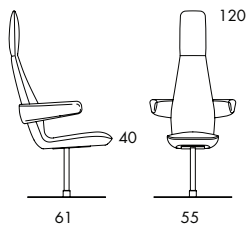

**O151H** 8.2 kg | 0.48 m<sup>3</sup>

**O151HA** 10.4 kg | 0.48 m<sup>3</sup>

**O151L** 7.7 kg | 0.36 m<sup>3</sup>

**O151LA** 9.9 kg | 0.36 m<sup>3</sup>

**O152H** 15.3 kg | 0.48 m<sup>3</sup>

**O152HA** 17.5 kg | 0.48 m<sup>3</sup>

**O152L** 14.8 kg | 0.36 m<sup>3</sup>

**O152LA** 17 kg | 0.36 m<sup>3</sup>

**EASY CHAIR.** Seat height 40 cm. Steel frame. Moulded polyurethane foam padding. Upholstered in fabric or leather. Leather as per cc. 6a. Frame ○151 in chrome-plated (chrome III) or black-painted steel. Swivel base ○152 in polished satin chrome (chrome III). Poppe chair with seat height 46 cm, see next page.

**○161H** 8.3 kg | 0.5 m<sup>3</sup>

**○161HA** 10.5 kg | 0.5 m<sup>3</sup>

**○161L** 7.8 kg | 0.39 m<sup>3</sup>

**○161LA** 10 kg | 0.39 m<sup>3</sup>

**○162H** 15.4 kg | 0.5 m<sup>3</sup>

**○162HA** 17.6 kg | 0.5 m<sup>3</sup>

**○162L** 14.9 kg | 0.39 m<sup>3</sup>

**○162LA** 17.1 kg | 0.39 m<sup>3</sup>

**CHAIR.** Seat height 46 cm. Steel frame. Moulded polyurethane foam padding. Upholstered in fabric or leather. Leather as per cc. 6a. Frame ○151 in chrome-plated (chrome III) or black-painted steel. Swivel base ○152 in polished satin chrome (chrome III). Poppe easy-chair with seat height 40 cm, see previous page.