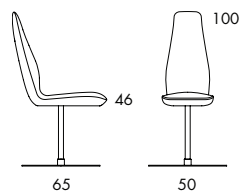

**O151H** 8.2 kg | 0.48 m<sup>3</sup>

**O151HA** 10.4 kg | 0.48 m<sup>3</sup>

**O151L** 7.7 kg | 0.36 m<sup>3</sup>

**O151LA** 9.9 kg | 0.36 m<sup>3</sup>

**O152H** 15.3 kg | 0.48 m<sup>3</sup>

**O152HA** 17.5 kg | 0.48 m<sup>3</sup>

**O152L** 14.8 kg | 0.36 m<sup>3</sup>

**O152LA** 17 kg | 0.36 m<sup>3</sup>

**EASY CHAIR.** Seat height 40 cm. Steel frame. Moulded polyurethane foam padding. Upholstered in fabric or leather. Leather as per cc. 6a. Frame ○151 in chrome-plated (chrome III) or black-painted steel. Swivel base ○152 in polished satin chrome (chrome III). Poppe chair with seat height 46 cm, see next page.

**○161H** 8.3 kg | 0.5 m<sup>3</sup>

**○161HA** 10.5 kg | 0.5 m<sup>3</sup>

**○161L** 7.8 kg | 0.39 m<sup>3</sup>

**○161LA** 10 kg | 0.39 m<sup>3</sup>

**○162H** 15.4 kg | 0.5 m<sup>3</sup>

**○162HA** 17.6 kg | 0.5 m<sup>3</sup>

**○162L** 14.9 kg | 0.39 m<sup>3</sup>

**○162LA** 17.1 kg | 0.39 m<sup>3</sup>

**CHAIR.** Seat height 46 cm. Steel frame. Moulded polyurethane foam padding. Upholstered in fabric or leather. Leather as per cc. 6a. Frame ○151 in chrome-plated (chrome III) or black-painted steel. Swivel base ○152 in polished satin chrome (chrome III). Poppe easy-chair with seat height 40 cm, see previous page.