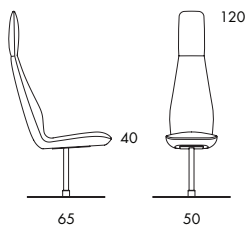

**O151H** 8.2 kg | 0.48 m<sup>3</sup>

**O151HA** 10.4 kg | 0.48 m<sup>3</sup>

**O151L** 7.7 kg | 0.36 m<sup>3</sup>

**O151LA** 9.9 kg | 0.36 m<sup>3</sup>

**O152H** 15.3 kg | 0.48 m<sup>3</sup>

**O152HA** 17.5 kg | 0.48 m<sup>3</sup>

**O152L** 14.8 kg | 0.36 m<sup>3</sup>

**O152LA** 17 kg | 0.36 m<sup>3</sup>

**EASY CHAIR.** Seat height 40 cm. Steel frame. Moulded polyurethane foam padding. Upholstered in fabric or leather. Leather as per cc. 6a. Frame ○151 in chrome-plated (chrome III) or black-painted steel. Swivel base ○152 in polished satin chrome (chrome III). Poppe chair with seat height 46 cm, see next page.

**○161H** 8.3 kg | 0.5 m<sup>3</sup>

**○161HA** 10.5 kg | 0.5 m<sup>3</sup>

**○161L** 7.8 kg | 0.39 m<sup>3</sup>

**○161LA** 10 kg | 0.39 m<sup>3</sup>

**○162H** 15.4 kg | 0.5 m<sup>3</sup>

**○162HA** 17.6 kg | 0.5 m<sup>3</sup>

**○162L** 14.9 kg | 0.39 m<sup>3</sup>

**○162LA** 17.1 kg | 0.39 m<sup>3</sup>

**CHAIR.** Seat height 46 cm. Steel frame. Moulded polyurethane foam padding. Upholstered in fabric or leather. Leather as per cc. 6a. Frame ○151 in chrome-plated (chrome III) or black-painted steel. Swivel base ○152 in polished satin chrome (chrome III). Poppe easy-chair with seat height 40 cm, see previous page.