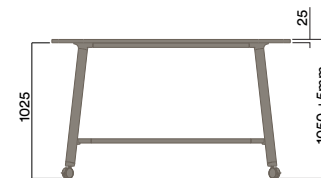

Maximum inc. worktop 100kg
 Maximum Point Load 30kg
 Seats 2 - 8

ROD-1072-CA

740 (sitting height)

ROD-9-1072-CA

900 (bench height)

ROD-10-1072-CA

1050 (standing height)

Rosie Meeting Tables on Castors