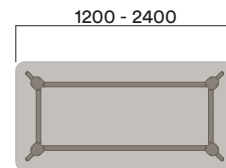

ROD-9-1051

900 (bench height)

ROD-9-1050

ROD-9-1052

ROD-9-1053

*Sizes up to 9.6m available. For more information contact your Thinking Works consultant.

Maximum inc. worktop	100kg
Maximum Point Load	30kg
Seats	4 - 24