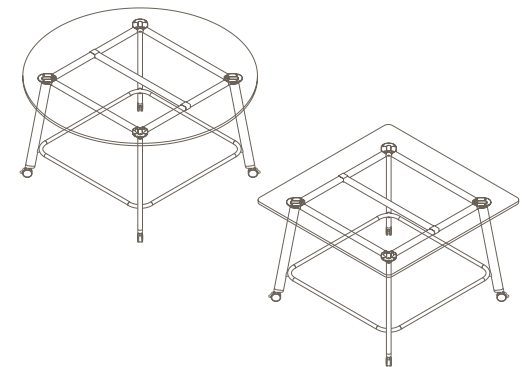

Maximum inc. worktop 100kg
 Maximum Point Load 30kg
 Seats 2 - 8

ROD-1072-CA

740 (sitting height)

ROD-9-1072-CA

900 (bench height)

ROD-10-1072-CA

1050 (standing height)

Rosie Meeting Tables on Castors