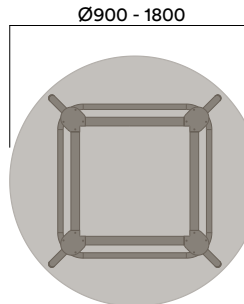

Maximum inc. worktop 100kg
 Maximum Point Load 30kg
 Seats 2-8

ROD-1070

740 (sitting height)

ROD-9-1070

900 (bench height)

ROD-10-1070

1050 (standing height)

Rosie