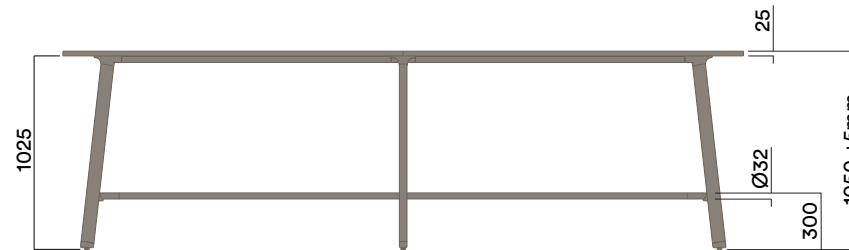

ROD-9-1051

900 (bench height)

ROD-9-1050

ROD-9-1052

ROD-9-1053

*Sizes up to 9.6m available. For more information contact your Thinking Works consultant.

Maximum inc. worktop	100kg
Maximum Point Load	30kg
Seats	4 - 24

ROD-10-1051

1050 (standing height)

ROD-10-1050

ROD-10-1052

ROD-10-1053

*Sizes up to 9.6m available. For more information contact your Thinking Works consultant.

Maximum inc. worktop	100kg
Maximum Point Load	30kg
Seats	4-24