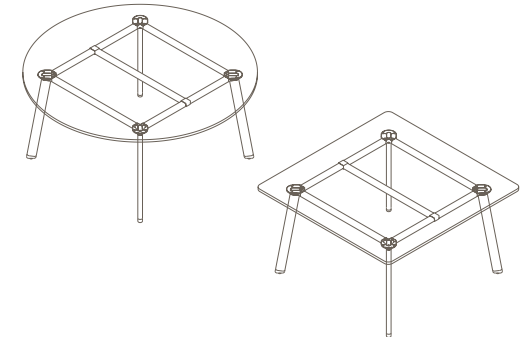

Maximum inc. worktop 100kg
 Maximum Point Load 30kg
 Seats 2-8

ROD-1072

740 (sitting height)

ROD-9-1072

900 (bench height)

ROD-10-1072

1050 (standing height)

Rosie Meeting Tables