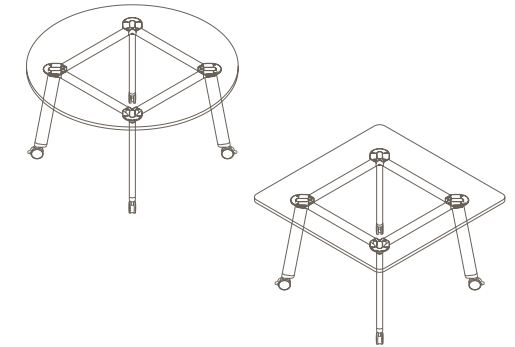

740 (sitting height)