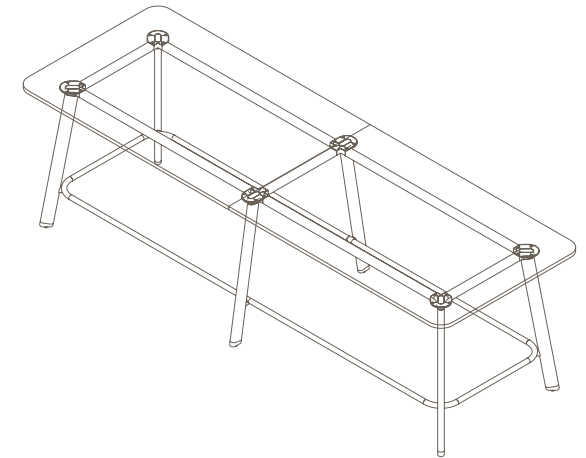

ROD-10-1051

1050 (standing height)

ROD-10-1050

ROD-10-1052

ROD-10-1053

*Sizes up to 9.6m available. For more information contact your Thinking Works consultant.

Maximum inc. worktop	100kg
Maximum Point Load	30kg
Seats	4-24