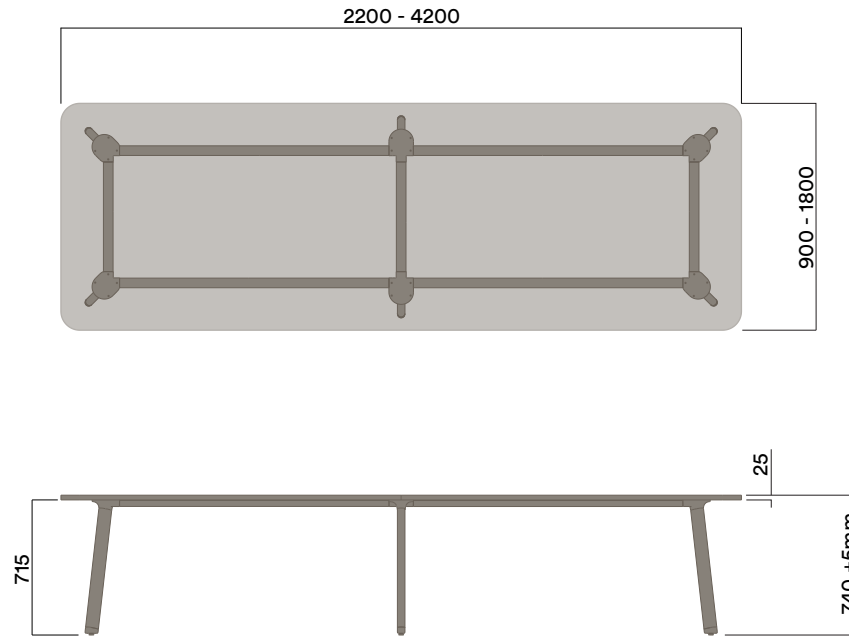

ROD-1051

740 (sitting height)

ROD-1050

ROD-1052

ROD-1053

*Sizes up to 9.6m available. For more information contact your Thinking Works consultant.

Maximum inc. worktop	100kg
Maximum Point Load	30kg
Seats	4-24