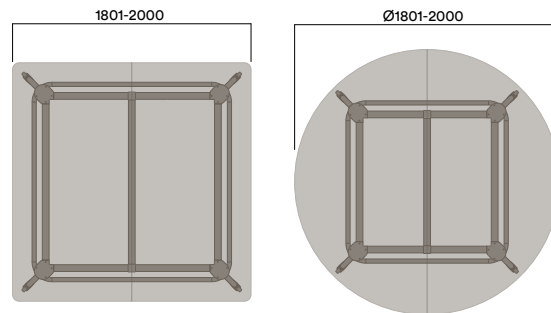

Maximum inc. worktop 100kg
 Maximum Point Load 30kg
 Seats 2 - 8

ROD-1072-CA

740 (sitting height)

ROD-9-1072-CA

900 (bench height)

ROD-10-1072-CA

1050 (standing height)

Rosie Meeting Tables on Castors