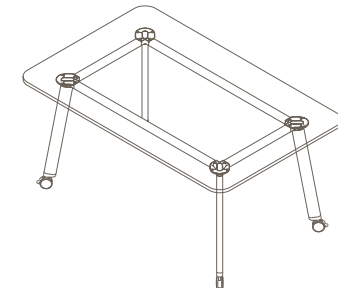

Maximum inc. worktop 100kg
 Maximum Point Load 30kg
 Seats 2 - 8

ROD-1050-CA

740 (sitting height)

ROD-9-1050-CA

900 (bench height)

ROD-10-1050-CA

1050 (standing height)

Accessories