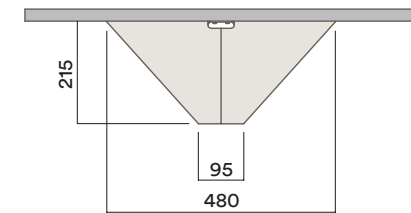

Fabric Cable Pocket

Fabric

- a. Light Grey
- b. Dark Grey

Available Power & Data Options:

- a. 2 x Power & 2 x Data (AUS)
- b. 4 x Power (AUS)

RL-8050

Power Vortex

Power & Data Configurations:

Powerbox has 2 x 236 x 41.5 cut-outs and is compatible to a wide range of CMS Products:

Accessories

Power Plant-er

Materials Information

Power Planter Frame

Powder coat Steel

- a. Noir
- b. Blanc
- c. Other Colour