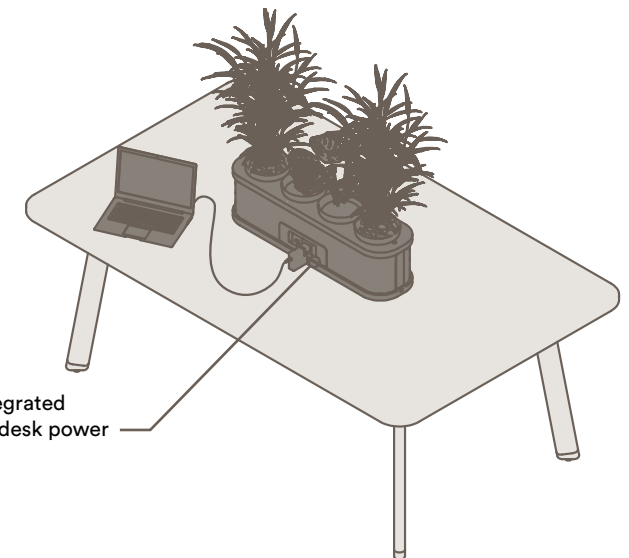

Sold exclusively through Burgtec

RL-8051

Power Plant-er

Placed on Worktop
powered through Gromet

Power & Data Configurations:

Powerbox has 2 x 136 x 41.5 cut-outs and is compatible to a wide range of CMS Products: