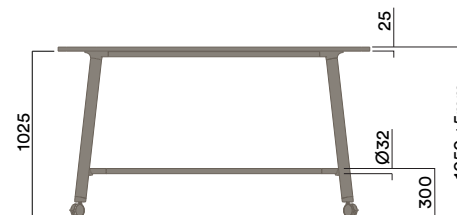

Maximum inc. worktop 100kg
 Maximum Point Load 30kg
 Seats 2 - 8

ROD-1050-CA

740 (sitting height)

ROD-9-1050-CA

900 (bench height)

ROD-10-1050-CA

1050 (standing height)

Accessories