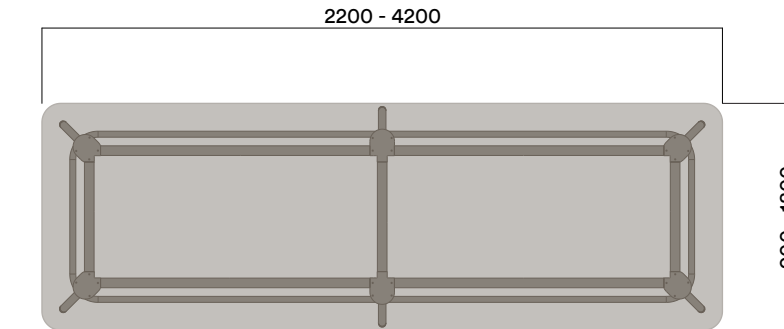

ROD-10-1051

1050 (standing height)

ROD-10-1050

ROD-10-1052

ROD-10-1053

*Sizes up to 9.6m available. For more information contact your Thinking Works consultant.

Maximum inc. worktop	100kg
Maximum Point Load	30kg
Seats	4-24