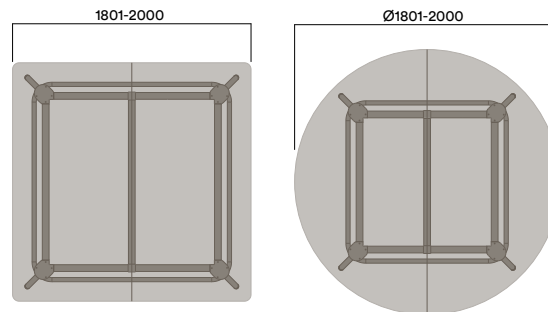

Maximum inc. worktop 100kg
 Maximum Point Load 30kg
 Seats 2-8

ROD-1072

740 (sitting height)

ROD-9-1072

900 (bench height)

ROD-10-1072

1050 (standing height)

Rosie Meeting Tables

ROD-1051

740 (sitting height)

ROD-1050

ROD-1052

ROD-1053

*Sizes up to 9.6m available. For more information contact your Thinking Works consultant.

Maximum inc. worktop	100kg
Maximum Point Load	30kg
Seats	4-24