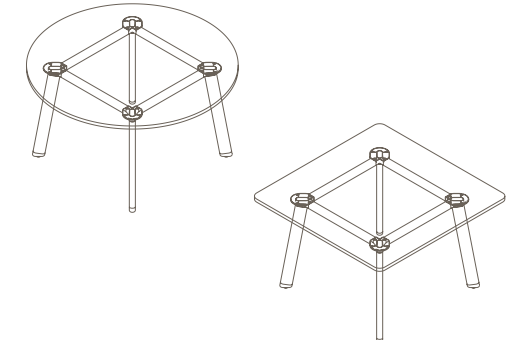

Maximum inc. worktop 100kg
 Maximum Point Load 30kg
 Seats 2-8

ROD-1070

740 (sitting height)

ROD-9-1070

900 (bench height)

ROD-10-1070

1050 (standing height)

Rosie