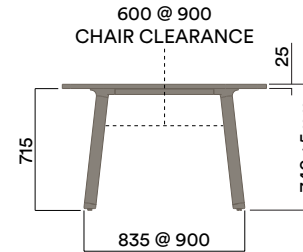

Maximum inc. worktop 100kg
 Maximum Point Load 30kg
 Seats 2-8

ROD-1070

740 (sitting height)

ROD-9-1070

900 (bench height)

ROD-10-1070

1050 (standing height)

Rosie

Maximum inc. worktop 100kg
 Maximum Point Load 30kg
 Seats 2-8

ROD-1072

740 (sitting height)

ROD-9-1072

900 (bench height)

ROD-10-1072

1050 (standing height)

Rosie Meeting Tables