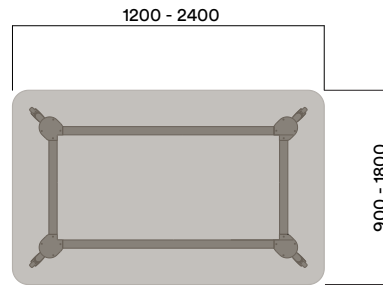

Rosie Meeting Tables on Castors

Materials Information

Frame Finish

Powdercoat Steel & Aluminium Frame

- a. Blanc (standard)
- b. Noir (standard)
- c. Double Cream
- d. Pink Salt
- e. Nocturnelle
- f. Morello
- g. Scotland Sky
- h. Green Smoke
- i. Moonshine
- j. Byron Blue
- k. Axel

Maximum inc. worktop 100kg
Maximum Point Load 30kg
Seats 2 - 8

ROD-1050-CA

740 (sitting height)