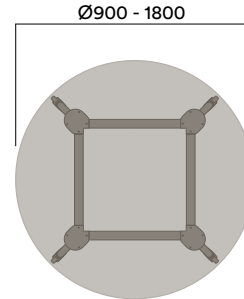

Maximum inc. worktop 100kg
 Maximum Point Load 30kg
 Seats 2-8

ROD-1070-CA

740 (sitting height)

ROD-9-1070-CA

900 (bench height)

ROD-10-1070-CA

1050 (standing height)

Rosie