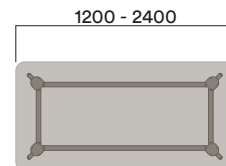

ROD-1051

740 (sitting height)

ROD-1050

ROD-1052

ROD-1053

*Sizes up to 9.6m available. For more information contact your Thinking Works consultant.

Maximum inc. worktop	100kg
Maximum Point Load	30kg
Seats	4-24