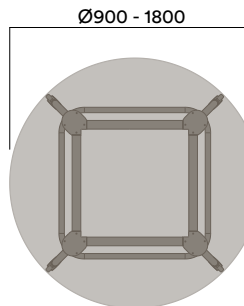

Maximum inc. worktop 100kg
 Maximum Point Load 30kg
 Seats 2-8

ROD-1070-CA

740 (sitting height)

ROD-9-1070-CA

900 (bench height)

ROD-10-1070-CA

1050 (standing height)

Rosie