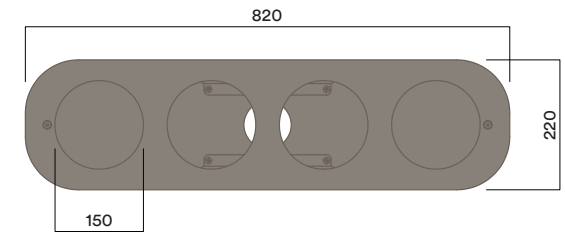

Accessories

Power Plant-er

Materials Information

Power Planter Frame

Powder coat Steel

- a. Noir
- b. Blanc
- c. Other Colour

Power Planter Top and Base

Painted MDF

- a. Noir
- b. Blanc
- c. Other Colour

Curved PET

Fabric

- a. Light Grey
- b. Dark Grey

Available Power & Data Options:

- a. 2 x Power & 2 x Data (AUS)
- b. 2 x 2 Power (AUS)

Sold exclusively through Burgtec

RL-8051

Power Plant-er

Placed on Worktop
powered through Gromet