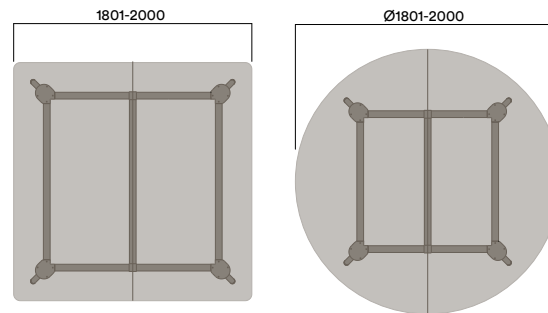

Maximum inc. worktop 100kg
 Maximum Point Load 30kg
 Seats 2-8

ROD-1070

740 (sitting height)

ROD-9-1070

900 (bench height)

ROD-10-1070

1050 (standing height)

Rosie

Maximum inc. worktop 100kg
 Maximum Point Load 30kg
 Seats 2-8

ROD-1072

740 (sitting height)

ROD-9-1072

900 (bench height)

ROD-10-1072

1050 (standing height)

Rosie Meeting Tables