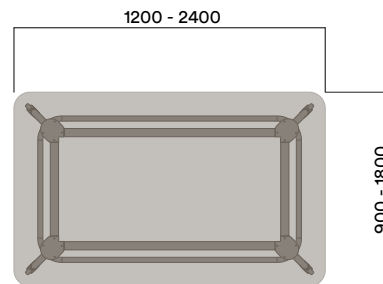

Maximum inc. worktop 100kg
 Maximum Point Load 30kg
 Seats 2 - 8

ROD-1050-CA

740 (sitting height)

ROD-9-1050-CA

900 (bench height)

ROD-10-1050-CA

1050 (standing height)

Accessories