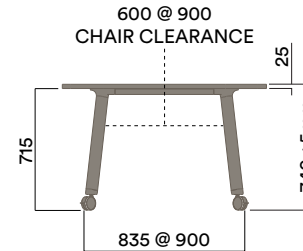

ROD-10-1051

1050 (standing height)

ROD-10-1050

ROD-10-1052

ROD-10-1053

*Sizes up to 9.6m available. For more information contact your Thinking Works consultant.

Maximum inc. worktop	100kg
Maximum Point Load	30kg
Seats	4-24

Maximum inc. worktop 100kg
 Maximum Point Load 30kg
 Seats 2-8

ROD-1070-CA

740 (sitting height)

ROD-9-1070-CA

900 (bench height)

ROD-10-1070-CA

1050 (standing height)

Rosie