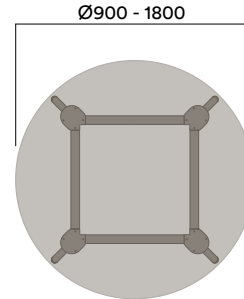

Maximum inc. worktop 100kg
 Maximum Point Load 30kg
 Seats 2-8

ROD-1070

740 (sitting height)

ROD-9-1070

900 (bench height)

ROD-10-1070

1050 (standing height)

Rosie