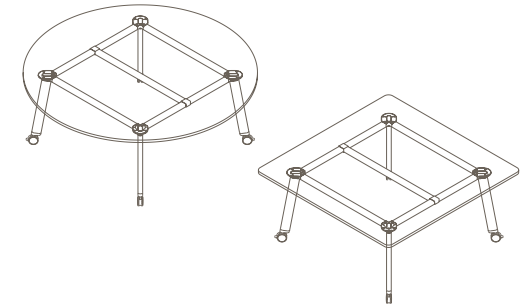

Maximum inc. worktop 100kg
 Maximum Point Load 30kg
 Seats 2 - 8

ROD-1072-CA

740 (sitting height)

ROD-9-1072-CA

900 (bench height)

ROD-10-1072-CA

1050 (standing height)

Rosie Meeting Tables on Castors