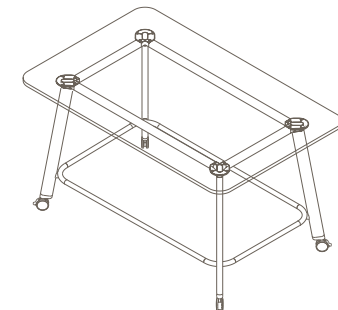

Maximum inc. worktop 100kg
 Maximum Point Load 30kg
 Seats 2 - 8

ROD-1050-CA

740 (sitting height)

ROD-9-1050-CA

900 (bench height)

ROD-10-1050-CA

1050 (standing height)

Accessories