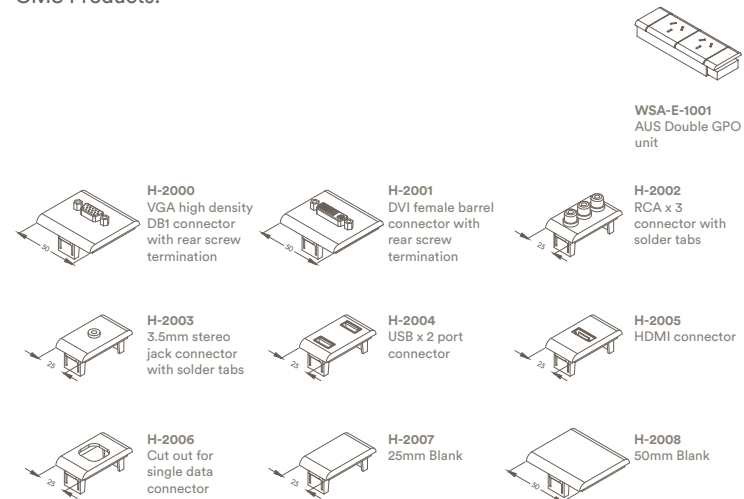

Sold exclusively through Burgtec

RL-8051

Power Plant-er

Placed on Worktop
powered through Gromet

Power & Data Configurations:

Powerbox has 2 x 136 x 41.5 cut-outs and is compatible to a wide range of CMS Products: