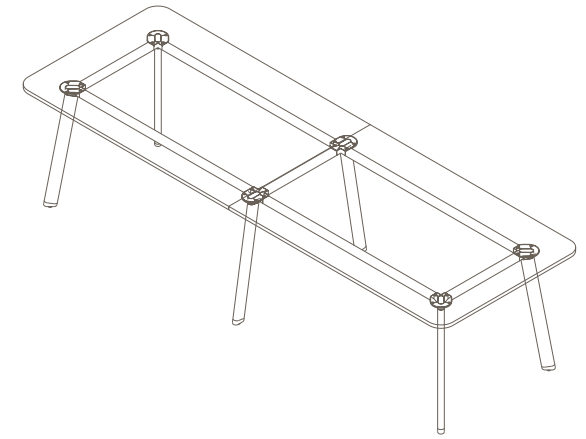

ROD-9-1051

900 (bench height)

ROD-9-1050

ROD-9-1052

ROD-9-1053

*Sizes up to 9.6m available. For more information contact your Thinking Works consultant.

Maximum inc. worktop	100kg
Maximum Point Load	30kg
Seats	4 - 24