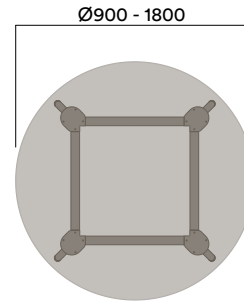

Maximum inc. worktop 100kg
 Maximum Point Load 30kg
 Seats 2-8

ROD-1070

740 (sitting height)

ROD-9-1070

900 (bench height)

ROD-10-1070

1050 (standing height)

Rosie