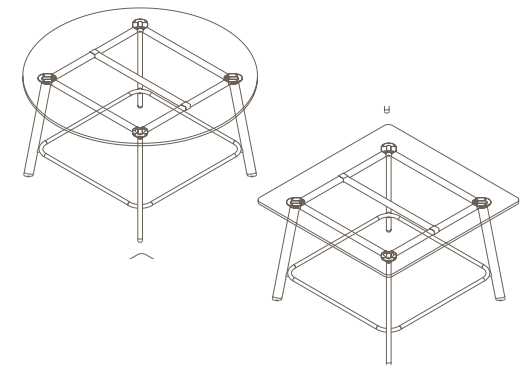

Maximum inc. worktop 100kg
 Maximum Point Load 30kg
 Seats 2-8

ROD-1072

740 (sitting height)

ROD-9-1072

900 (bench height)

ROD-10-1072

1050 (standing height)

Rosie Meeting Tables

ROD-1051

740 (sitting height)

ROD-1050

ROD-1052

ROD-1053

*Sizes up to 9.6m available. For more information contact your Thinking Works consultant.

Maximum inc. worktop	100kg
Maximum Point Load	30kg
Seats	4-24