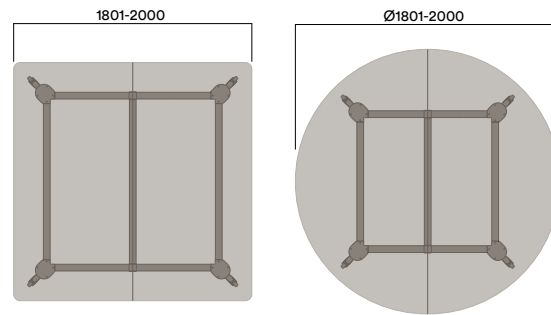

Maximum inc. worktop 100kg
 Maximum Point Load 30kg
 Seats 2 - 8

ROD-1072-CA

740 (sitting height)

ROD-9-1072-CA

900 (bench height)

ROD-10-1072-CA

1050 (standing height)

Rosie Meeting Tables on Castors