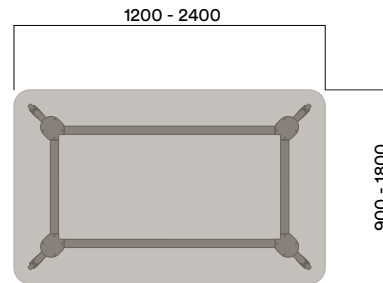

Maximum inc. worktop 100kg
 Maximum Point Load 30kg
 Seats 2 - 8

ROD-1050-CA

740 (sitting height)

ROD-9-1050-CA

900 (bench height)

ROD-10-1050-CA

1050 (standing height)

Accessories