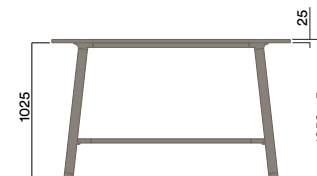

Maximum inc. worktop 100kg
 Maximum Point Load 30kg
 Seats 2-8

ROD-1072

740 (sitting height)

ROD-9-1072

900 (bench height)

ROD-10-1072

1050 (standing height)

Rosie Meeting Tables

ROD-1051

740 (sitting height)

ROD-1050

ROD-1052

ROD-1053

*Sizes up to 9.6m available. For more information contact your Thinking Works consultant.

Maximum inc. worktop	100kg
Maximum Point Load	30kg
Seats	4-24