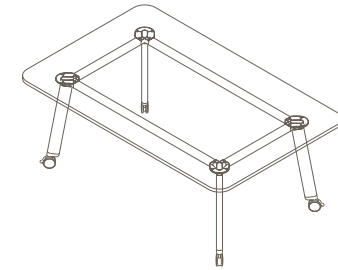

Rosie Meeting Tables on Castors

Materials Information

Frame Finish

Powdercoat Steel & Aluminium Frame

- a. Blanc (standard)
- b. Noir (standard)
- c. Double Cream
- d. Pink Salt
- e. Nocturnelle
- f. Morello
- g. Scotland Sky
- h. Green Smoke
- i. Moonshine
- j. Byron Blue
- k. Axel

Maximum inc. worktop 100kg
Maximum Point Load 30kg
Seats 2 - 8

ROD-1050-CA

740 (sitting height)