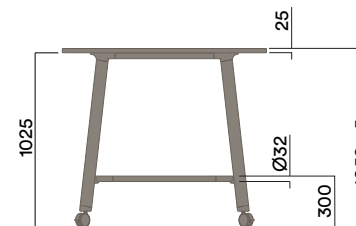

Maximum inc. worktop 100kg
 Maximum Point Load 30kg
 Seats 2-8

ROD-1070-CA

740 (sitting height)

ROD-9-1070-CA

900 (bench height)

ROD-10-1070-CA

1050 (standing height)

Rosie