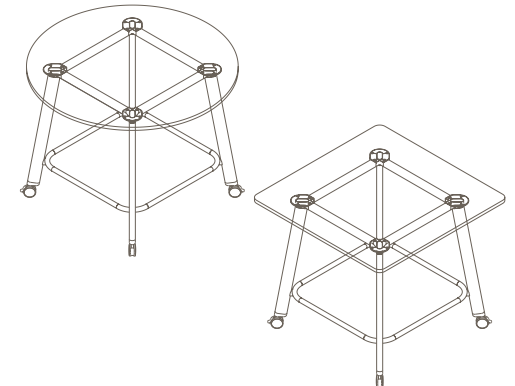

Maximum inc. worktop 100kg
 Maximum Point Load 30kg
 Seats 2-8

ROD-1070-CA

740 (sitting height)

ROD-9-1070-CA

900 (bench height)

ROD-10-1070-CA

1050 (standing height)

Rosie