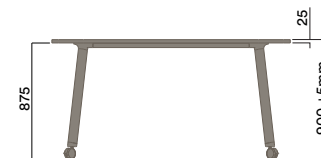

Maximum inc. worktop 100kg
 Maximum Point Load 30kg
 Seats 2 - 8

ROD-1072-CA

740 (sitting height)

ROD-9-1072-CA

900 (bench height)

ROD-10-1072-CA

1050 (standing height)

Rosie Meeting Tables on Castors