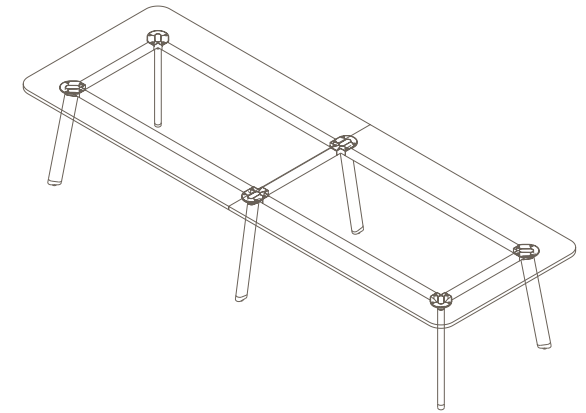

ROD-1051

740 (sitting height)

ROD-1050

ROD-1052

ROD-1053

*Sizes up to 9.6m available. For more information contact your Thinking Works consultant.

Maximum inc. worktop	100kg
Maximum Point Load	30kg
Seats	4-24