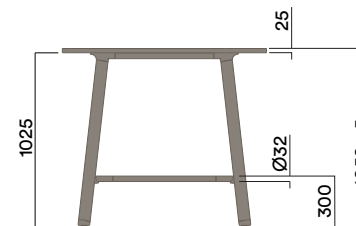

Maximum inc. worktop 100kg
 Maximum Point Load 30kg
 Seats 2-8

ROD-1070

740 (sitting height)

ROD-9-1070

900 (bench height)

ROD-10-1070

1050 (standing height)

Rosie

Maximum inc. worktop 100kg
 Maximum Point Load 30kg
 Seats 2-8

ROD-1072

740 (sitting height)

ROD-9-1072

900 (bench height)

ROD-10-1072

1050 (standing height)

Rosie Meeting Tables