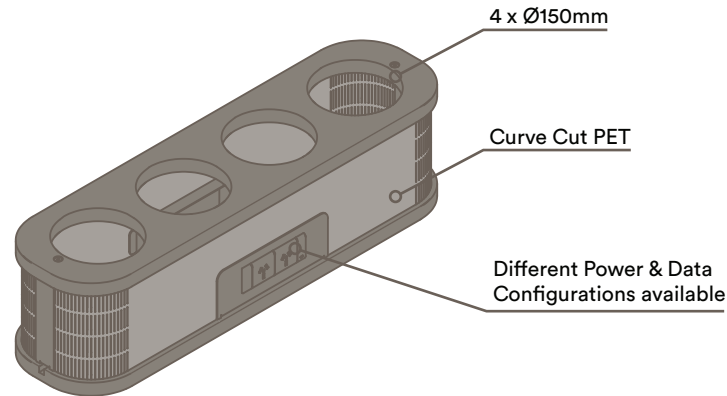

Sold exclusively through Burgtec

RL-8051

Power Plant-er

Placed on Worktop
powered through Gromet

Power & Data Configurations:

Powerbox has 2 x 136 x 41.5 cut-outs and is compatible to a wide range of CMS Products: