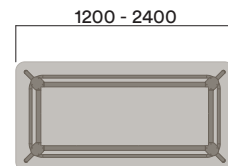

ROD-10-1051

1050 (standing height)

ROD-10-1050

ROD-10-1052

ROD-10-1053

*Sizes up to 9.6m available. For more information contact your Thinking Works consultant.

Maximum inc. worktop	100kg
Maximum Point Load	30kg
Seats	4-24