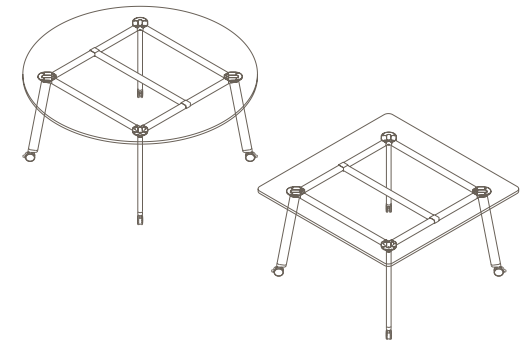

Maximum inc. worktop 100kg
 Maximum Point Load 30kg
 Seats 2 - 8

ROD-1072-CA

740 (sitting height)

ROD-9-1072-CA

900 (bench height)

ROD-10-1072-CA

1050 (standing height)

Rosie Meeting Tables on Castors