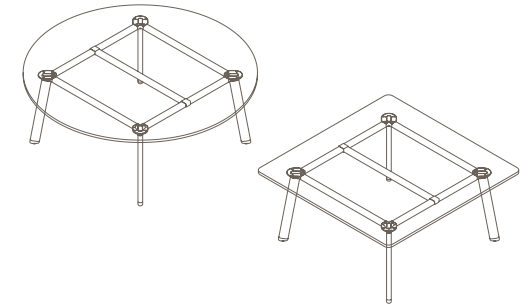

Maximum inc. worktop 100kg
 Maximum Point Load 30kg
 Seats 2-8

ROD-1072

740 (sitting height)

ROD-9-1072

900 (bench height)

ROD-10-1072

1050 (standing height)

Rosie Meeting Tables