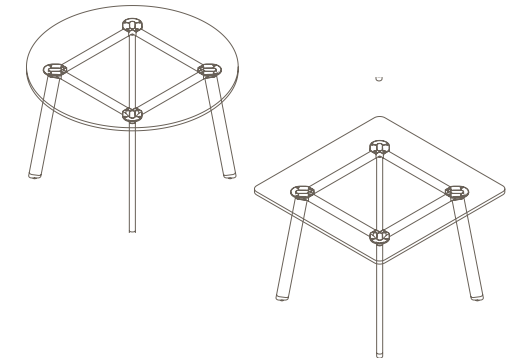

Maximum inc. worktop 100kg
 Maximum Point Load 30kg
 Seats 2-8

ROD-1070

740 (sitting height)

ROD-9-1070

900 (bench height)

ROD-10-1070

1050 (standing height)

Rosie