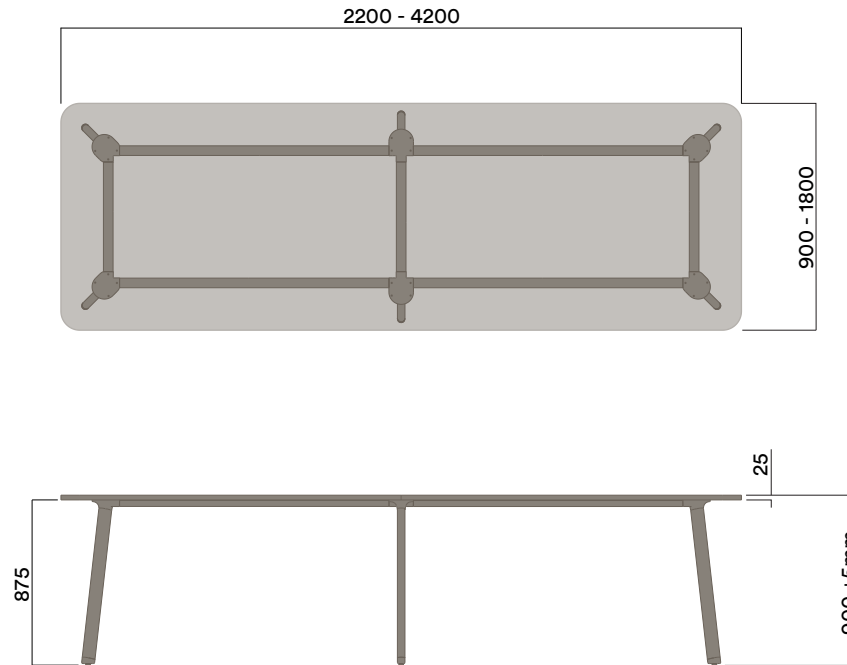

ROD-9-1051

900 (bench height)

ROD-9-1050

ROD-9-1052

ROD-9-1053

*Sizes up to 9.6m available. For more information contact your Thinking Works consultant.

Maximum inc. worktop	100kg
Maximum Point Load	30kg
Seats	4 - 24