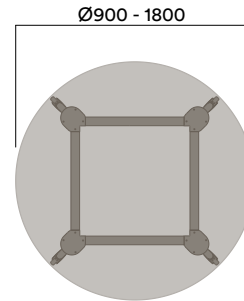

Rosie

Square/Round Tables on Castors

Materials Information

Frame Finish

Powdercoat Steel & Aluminium Frame

- a. Blanc (standard)
- b. Noir (standard)
- c. Double Cream
- d. Pink Salt
- e. Nocturnelle
- f. Morello
- g. Scotland Sky
- h. Green Smoke
- i. Moonshine
- j. Byron Blue
- k. Axel

Maximum inc. worktop 100kg
Maximum Point Load 30kg
Seats 2-8

ROD-1070-CA