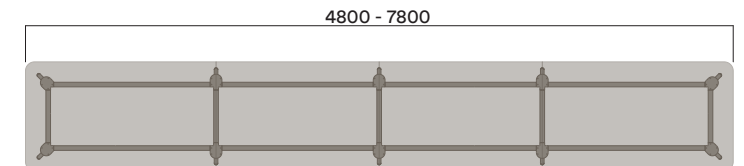

ROD-1051

740 (sitting height)

ROD-1050

ROD-1052

ROD-1053

*Sizes up to 9.6m available. For more information contact your Thinking Works consultant.

Maximum inc. worktop	100kg
Maximum Point Load	30kg
Seats	4-24