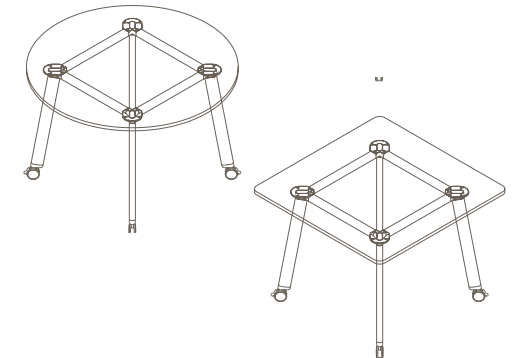

Maximum inc. worktop 100kg
 Maximum Point Load 30kg
 Seats 2-8

ROD-1070-CA

740 (sitting height)

ROD-9-1070-CA

900 (bench height)

ROD-10-1070-CA

1050 (standing height)

Rosie