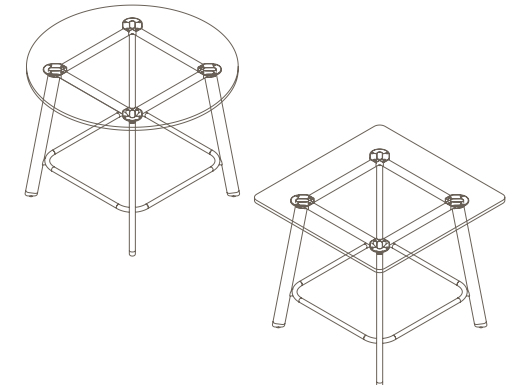

Maximum inc. worktop 100kg
 Maximum Point Load 30kg
 Seats 2-8

ROD-1070

740 (sitting height)

ROD-9-1070

900 (bench height)

ROD-10-1070

1050 (standing height)

Rosie