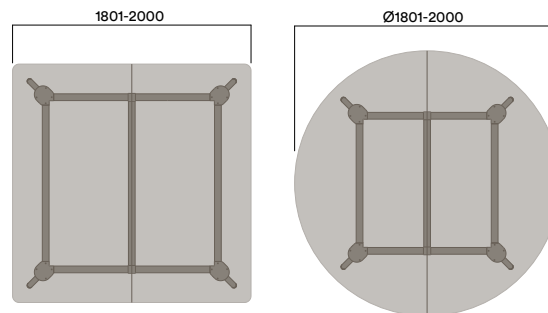

Maximum inc. worktop 100kg
 Maximum Point Load 30kg
 Seats 2-8

ROD-1072

740 (sitting height)

ROD-9-1072

900 (bench height)

ROD-10-1072

1050 (standing height)

Rosie Meeting Tables

ROD-1051

740 (sitting height)

ROD-1050

ROD-1052

ROD-1053

*Sizes up to 9.6m available. For more information contact your Thinking Works consultant.

Maximum inc. worktop	100kg
Maximum Point Load	30kg
Seats	4-24