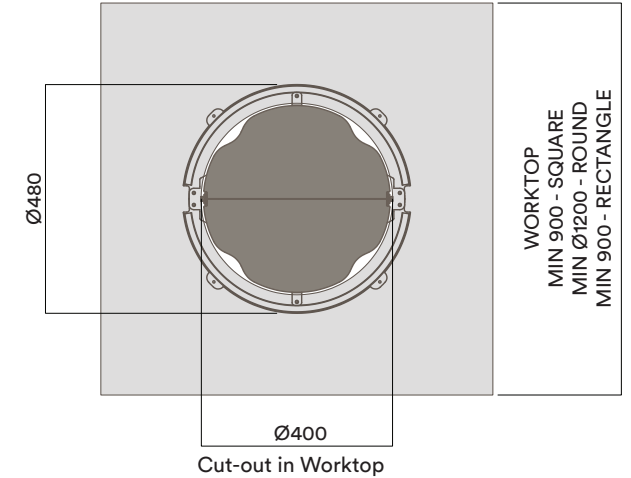

Fabric Cable Pocket

Fabric

- a. Light Grey
- b. Dark Grey

Available Power & Data Options:

- a. 2 x Power & 2 x Data (AUS)
- b. 4 x Power (AUS)

RL-8050

Power Vortex

Power & Data Configurations:

Powerbox has 2 x 236 x 41.5 cut-outs and is compatible to a wide range of CMS Products:

Accessories

Power Plant-er

Materials Information

Power Planter Frame

Powder coat Steel

- a. Noir
- b. Blanc
- c. Other Colour