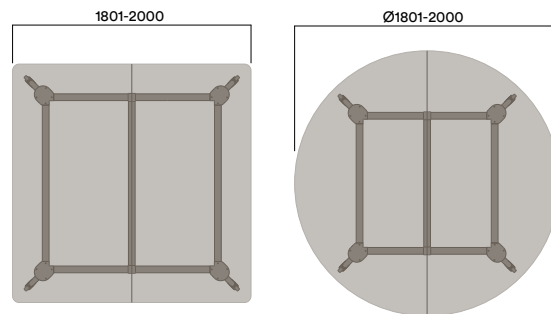

Maximum inc. worktop 100kg
 Maximum Point Load 30kg
 Seats 2 - 8

ROD-1072-CA

740 (sitting height)

ROD-9-1072-CA

900 (bench height)

ROD-10-1072-CA

1050 (standing height)

Rosie Meeting Tables on Castors