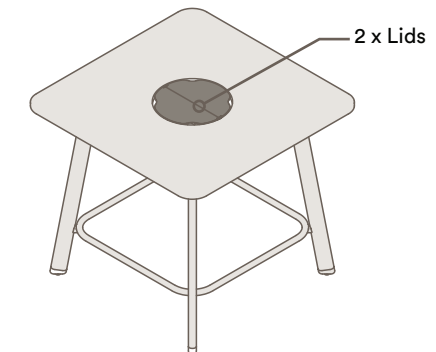

Power & Data Configurations:

Powerbox has 2 x 236 x 41.5 cut-outs and is compatible to a wide range of CMS Products: