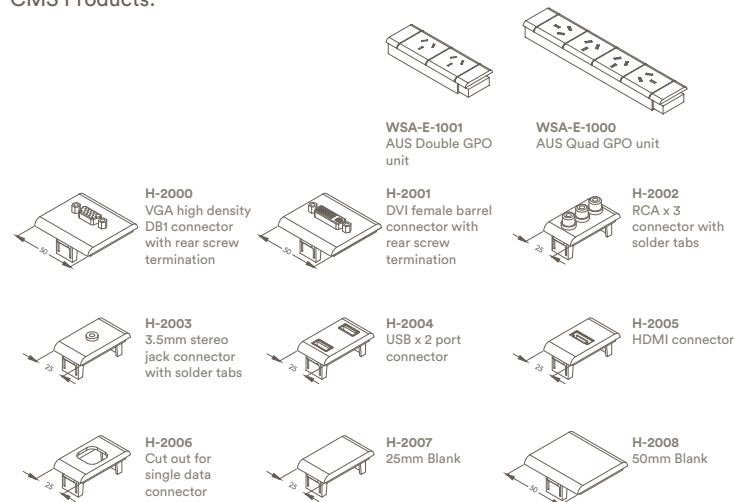

Power & Data Configurations:

Powerbox has 2 x 236 x 41.5 cut-outs and is compatible to a wide range of CMS Products: