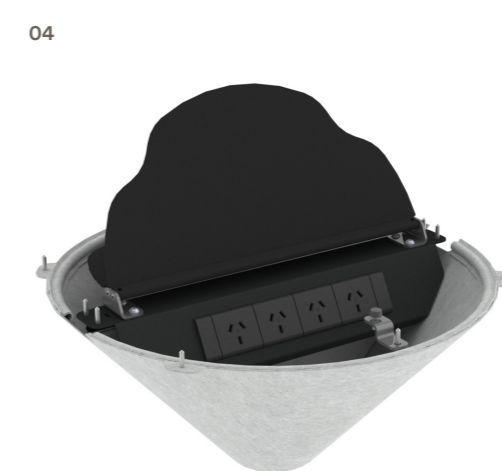

Available in three heights and with the option to add castors, Rosie is just as at home in the centre of a crucial brainstorming session as it is for a casual 1:1 meeting.

01 Rosie's simple lines and soft forms achieve a design aesthetic that is a perfect fit in today's workplace and yet will also remain timeless for years to come.

02 Available with soft-tread lockable castors at all three heights.

03 Integrated Footrail for 1050mmH frames.

04 Power Vortex is available with 2x power and 2x data or 4x power.

05 Power Vortex includes a fabric cable pocket with an entry for an umbilical to keep cables clean and tidy.

02

03

04

05

The modularity of the Rosie table system extends to the foot rail system that is included on all standing height tables.

The Power Vortex is a tidy in-table power solution that provides easy access to power to keep your laptop, phone or tablet charged during those agile collaborative sessions while keeping excess cabling off the table top.