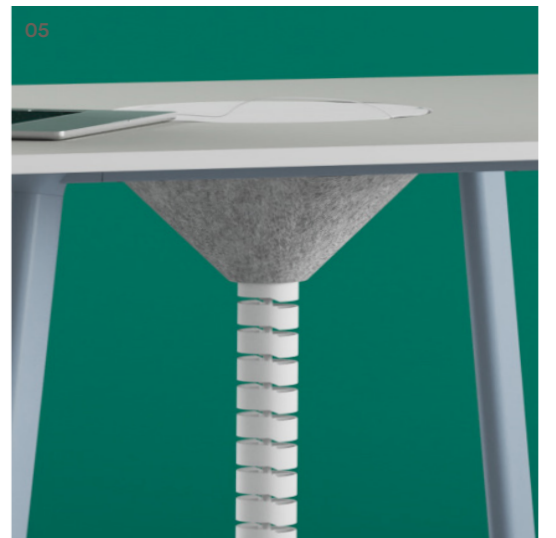

Available in three heights and with the option to add castors, Rosie is just as at home in the centre of a crucial brainstorming session as it is for a casual 1:1 meeting.

01 Rosie's simple lines and soft forms achieve a design aesthetic that is a perfect fit in today's workplace and yet will also remain timeless for years to come.

02 Available with soft-tread lockable castors at all three heights.

03 Integrated Footrail for 1050mmH frames.

04 Power Vortex is available with 2x power and 2x data or 4x power.

05 Power Vortex includes a fabric cable pocket with an entry for an umbilical to keep cables clean and tidy.

02

03

04

05

The modularity of the Rosie table system extends to the foot rail system that is included on all standing height tables.

The Power Vortex is a tidy in-table power solution that provides easy access to power to keep your laptop, phone or tablet charged during those agile collaborative sessions while keeping excess cabling off the table top.