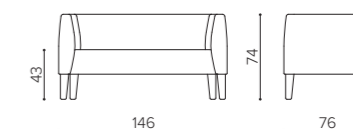

BIBLIS

Avio Calandrin + Eugenio Farina

BB 1000
armchair
poltrona

m 3 ✨ mq 5,8 📦 kg 27 📏 mc 0,51

BB 2000
2 seater sofa
divano 2 posti

m 4,5 ✨ mq 8,8 📦 kg 40 📏 mc 0,82

TECHNICAL FEATURES SPECIFICHE TECNICHE

Inner wooden frame, seat with elastic bands, variable density flexible foam padding. Steel varnished feet.