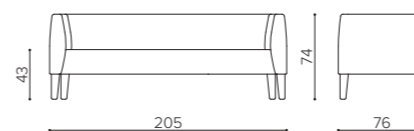

m 6   ✨ mq 11,3   📦 kg 55   📏 mc 1,15

COLORS AND MATERIALS COLORI E MATERIALI

FEET / PIEDINI

Standard finishing for the feet is dark grey steel.
Customized RAL or PANTONE colors are available upon request.

La finitura standard dei piedini è in acciaio grigio antracite.
Su richiesta sono disponibili colorazioni customizzate su tinta RAL
o PANTONE.