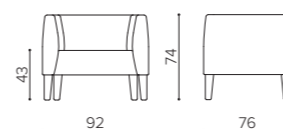

BIBLIS

Avio Calandrin + Eugenio Farina

BB 1000
armchair
poltrona

m 3 ✨ mq 5,8 📦 kg 27 📏 mc 0,51

BB 2000
2 seater sofa
divano 2 posti

m 4,5 ✨ mq 8,8 📦 kg 40 📏 mc 0,82

TECHNICAL FEATURES SPECIFICHE TECNICHE

Inner wooden frame, seat with elastic bands, variable density flexible foam padding. Steel varnished feet.