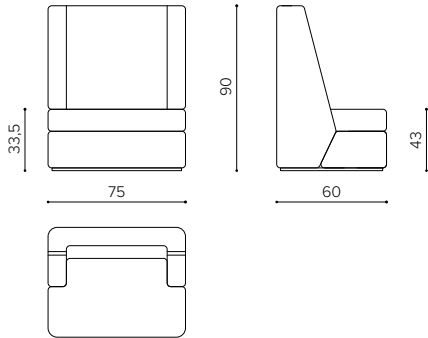

A family of padded seats composed by armchair, and sofa designed to fit inside waiting areas, large spaces and lounge. The design is defined by compact lines and unusual proportions, which makes Nosmoking standing up among the classic seating collections. The backrest, unusually high, embraces the user with two short "ears", providing an unexpected effect of privacy and comfort. Structure, seat and backrest are juxtaposed as independent elements that create dynamic lines when the intersect each other, giving a strong peculiarity to the side view.

**NS 1000**

poltrona • armchair

**NS 2000**

divano 2 posti • 2 seater sofa

**NS 3000**

divano 3 posti • 3 seater sofa

**Inspire. Create. Deliver.**