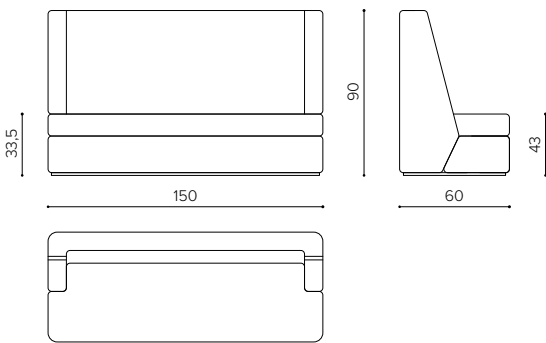

A family of padded seats composed by armchair, and sofa designed to fit inside waiting areas, large spaces and lounge. The design is defined by compact lines and unusual proportions, which makes Nosmoking standing up among the classic seating collections. The backrest, unusually high, embraces the user with two short "ears", providing an unexpected effect of privacy and comfort. Structure, seat and backrest are juxtaposed as independent elements that create dynamic lines when the intersect each other, giving a strong peculiarity to the side view.

**NS 1000**

poltrona • armchair

**NS 2000**

divano 2 posti • 2 seater sofa

**NS 3000**

divano 3 posti • 3 seater sofa

**Inspire. Create. Deliver.**