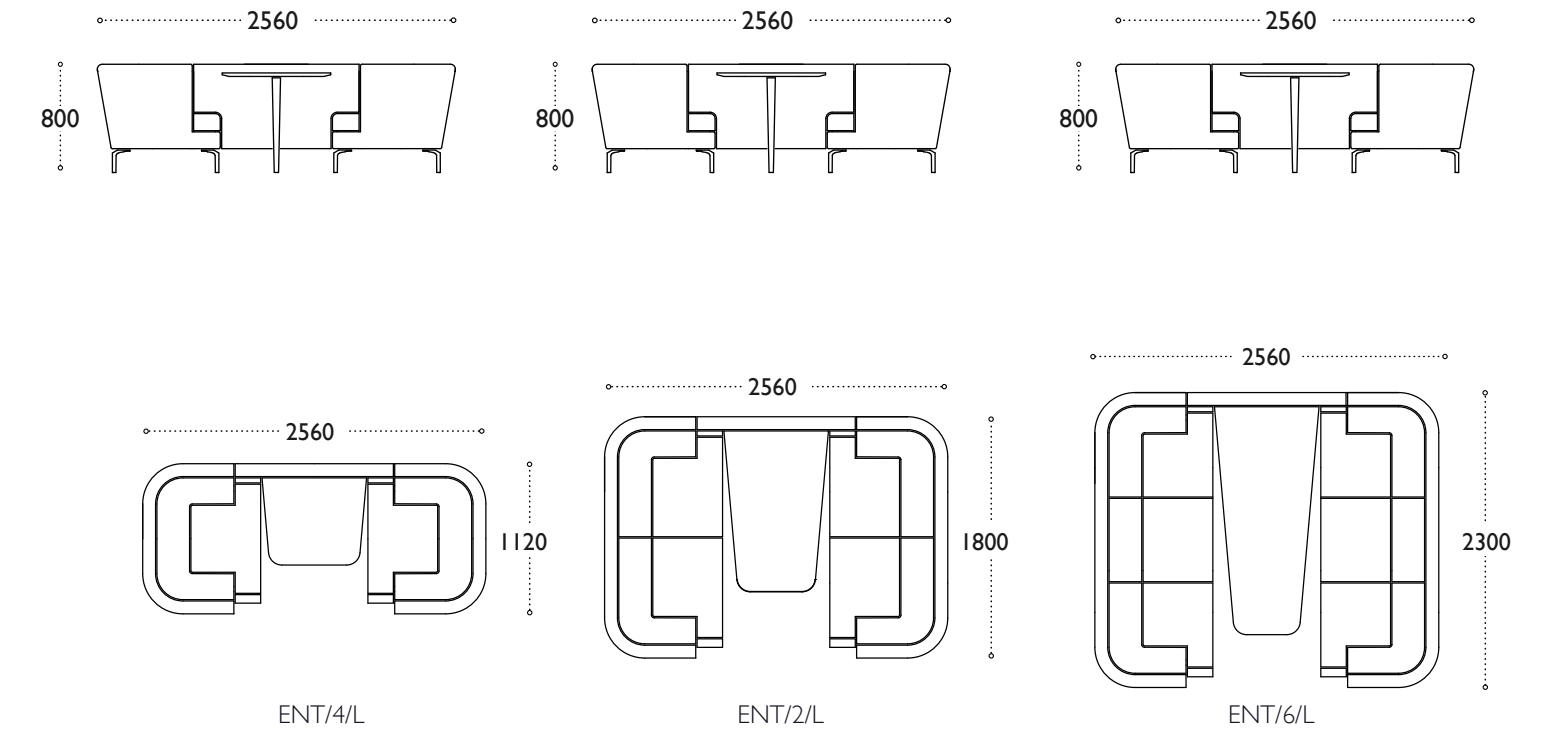

boss

Ententé

Details

Polished aluminium leg

Timber Leg

Two Tone upholstery options

- Hardwood & plywood internal frame
- CMHR foam seat, back and lumbar
- Webbed seat
- Top stitch detail
- Booth table top available in Oak, ABW or White finish
- Connecting partition with provision for concealed cable management
- Power and data available
- Polished aluminium legs as standard.
- Timber leg option
- Maximum monitor size = 28"

Ententé

Dimensions

High Back - Individual units

Low Back - Individual units

Ententé

Dimensions

High Back - Booth units

Low Back - Booth Units