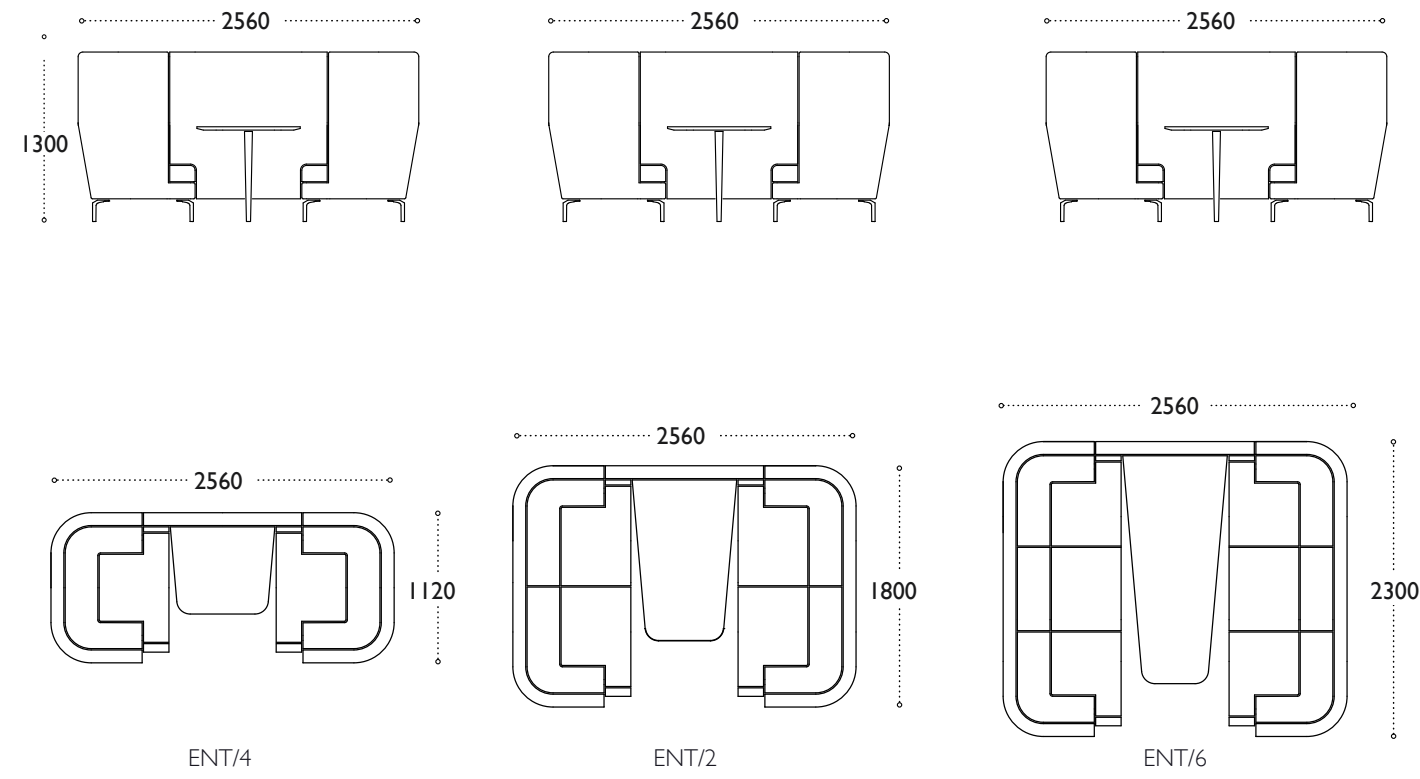

boss

Ententé

Details

Polished aluminium leg

Timber Leg

Two Tone upholstery options

- Hardwood & plywood internal frame
- CMHR foam seat, back and lumbar
- Webbed seat
- Top stitch detail
- Booth table top available in Oak, ABW or White finish
- Connecting partition with provision for concealed cable management
- Power and data available
- Polished aluminium legs as standard.
- Timber leg option
- Maximum monitor size = 28"

Ententé

Dimensions

High Back - Individual units

Low Back - Individual units

Ententé

Dimensions

High Back - Booth units

Low Back - Booth Units