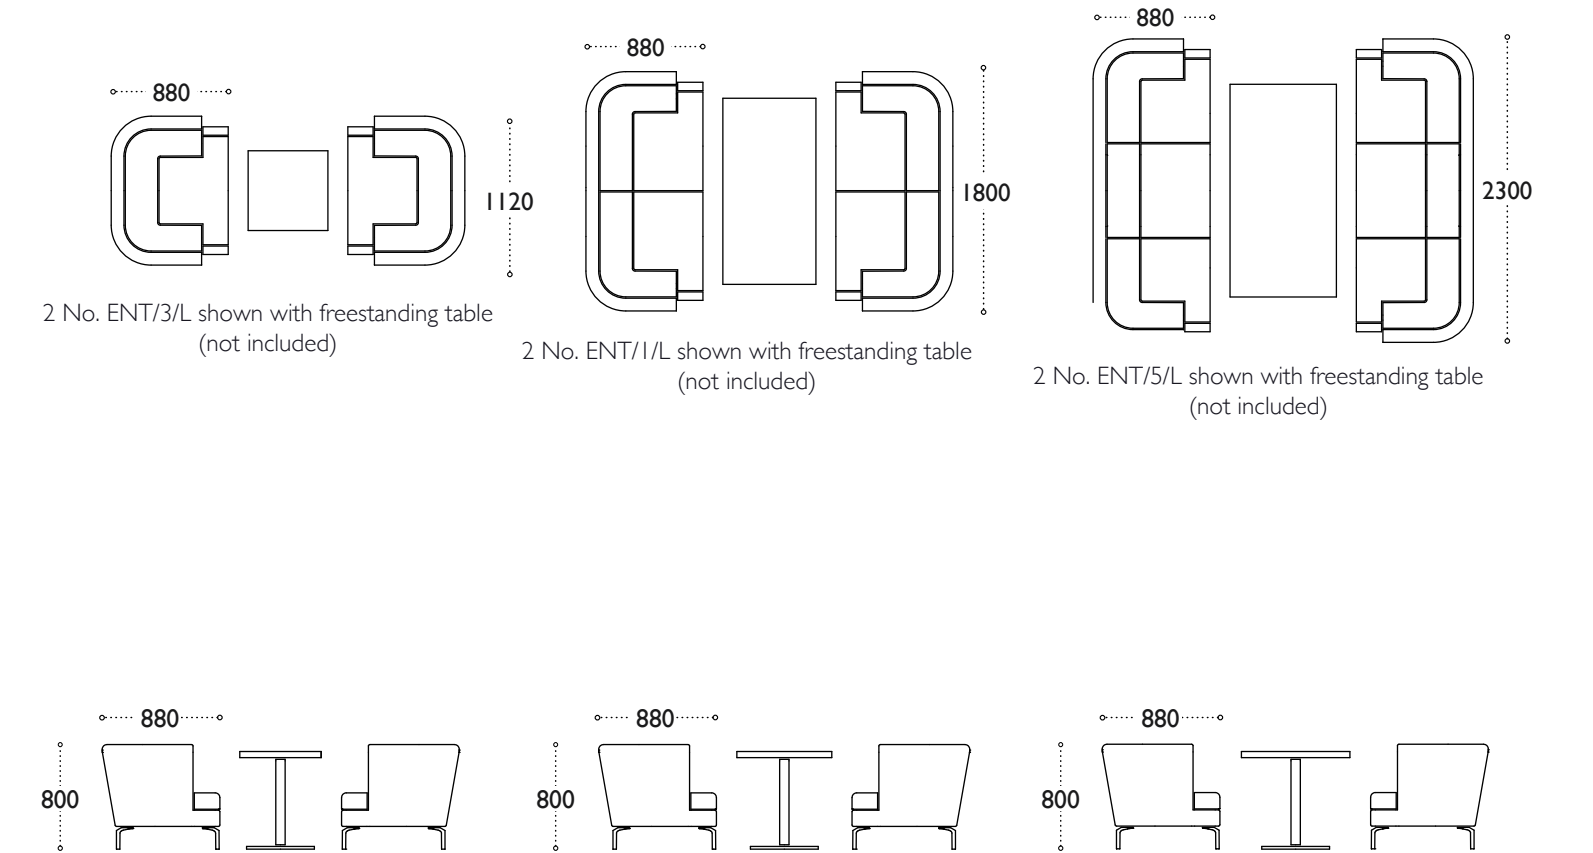

Low Back - Suggested Settings