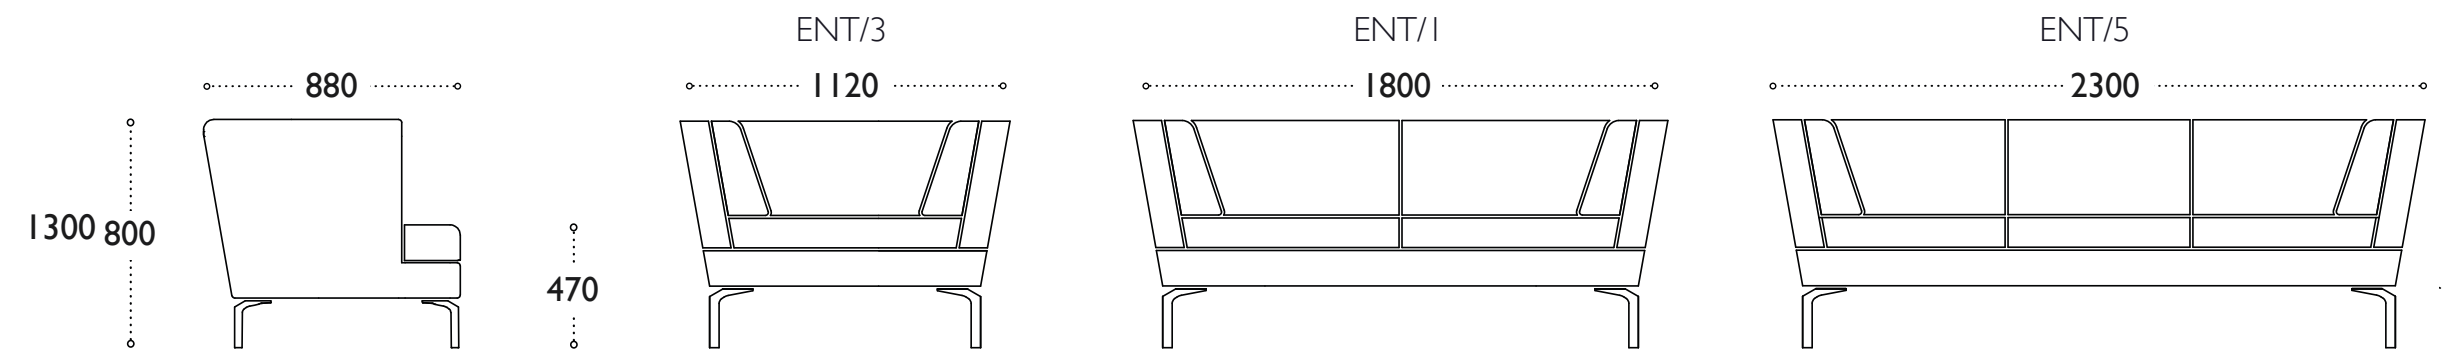

boss

Ententé

Details

Polished aluminium leg

Timber Leg

Two Tone upholstery options

- Hardwood & plywood internal frame
- CMHR foam seat, back and lumbar
- Webbed seat
- Top stitch detail
- Booth table top available in Oak, ABW or White finish
- Connecting partition with provision for concealed cable management
- Power and data available
- Polished aluminium legs as standard.
- Timber leg option
- Maximum monitor size = 28"

Ententé

Dimensions

High Back - Individual units

Low Back - Individual units

Ententé

Dimensions

High Back - Booth units

Low Back - Booth Units