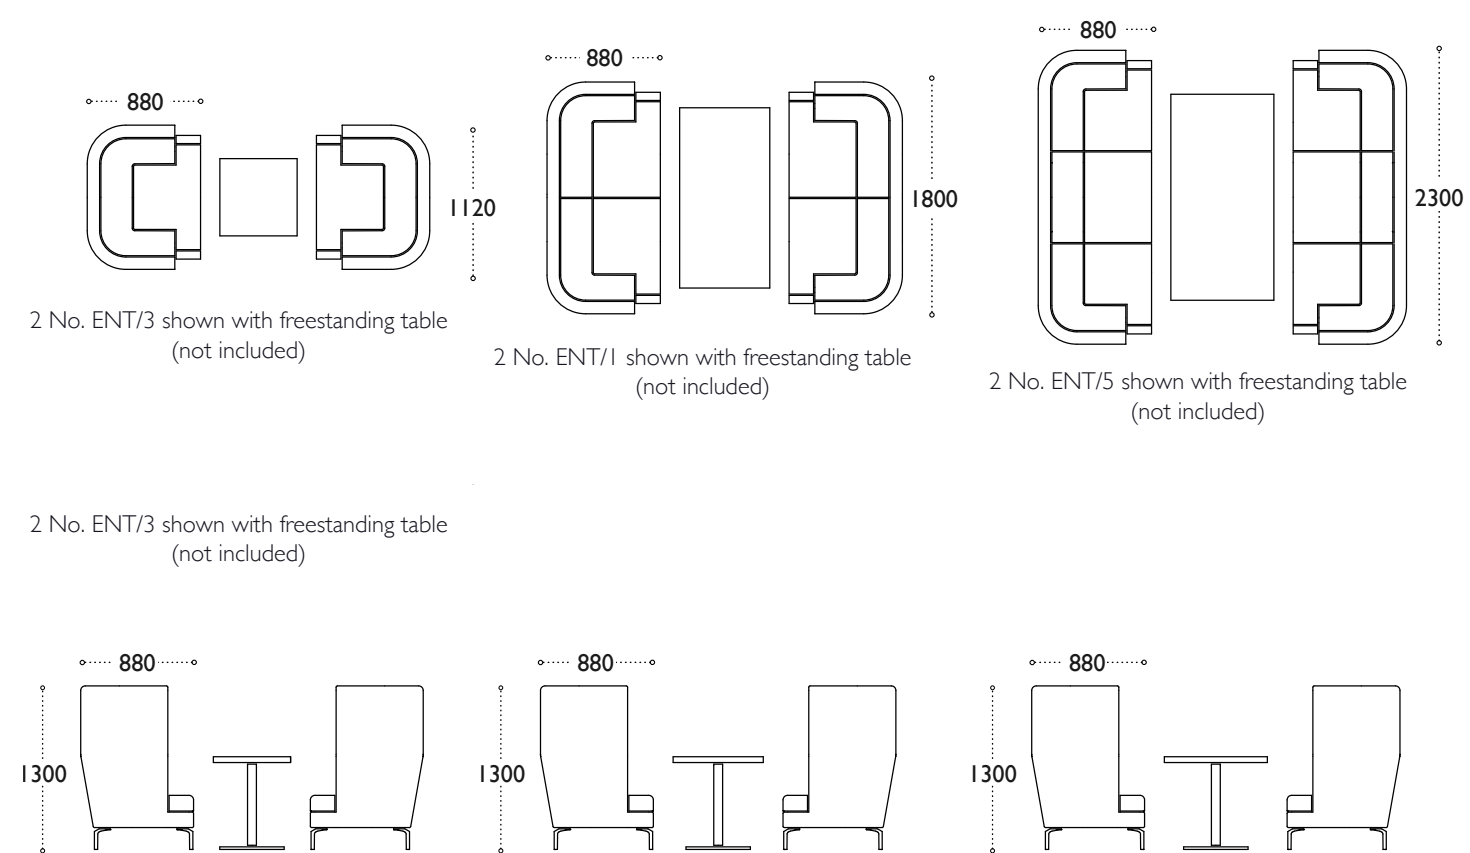

High Back - Suggested Settings