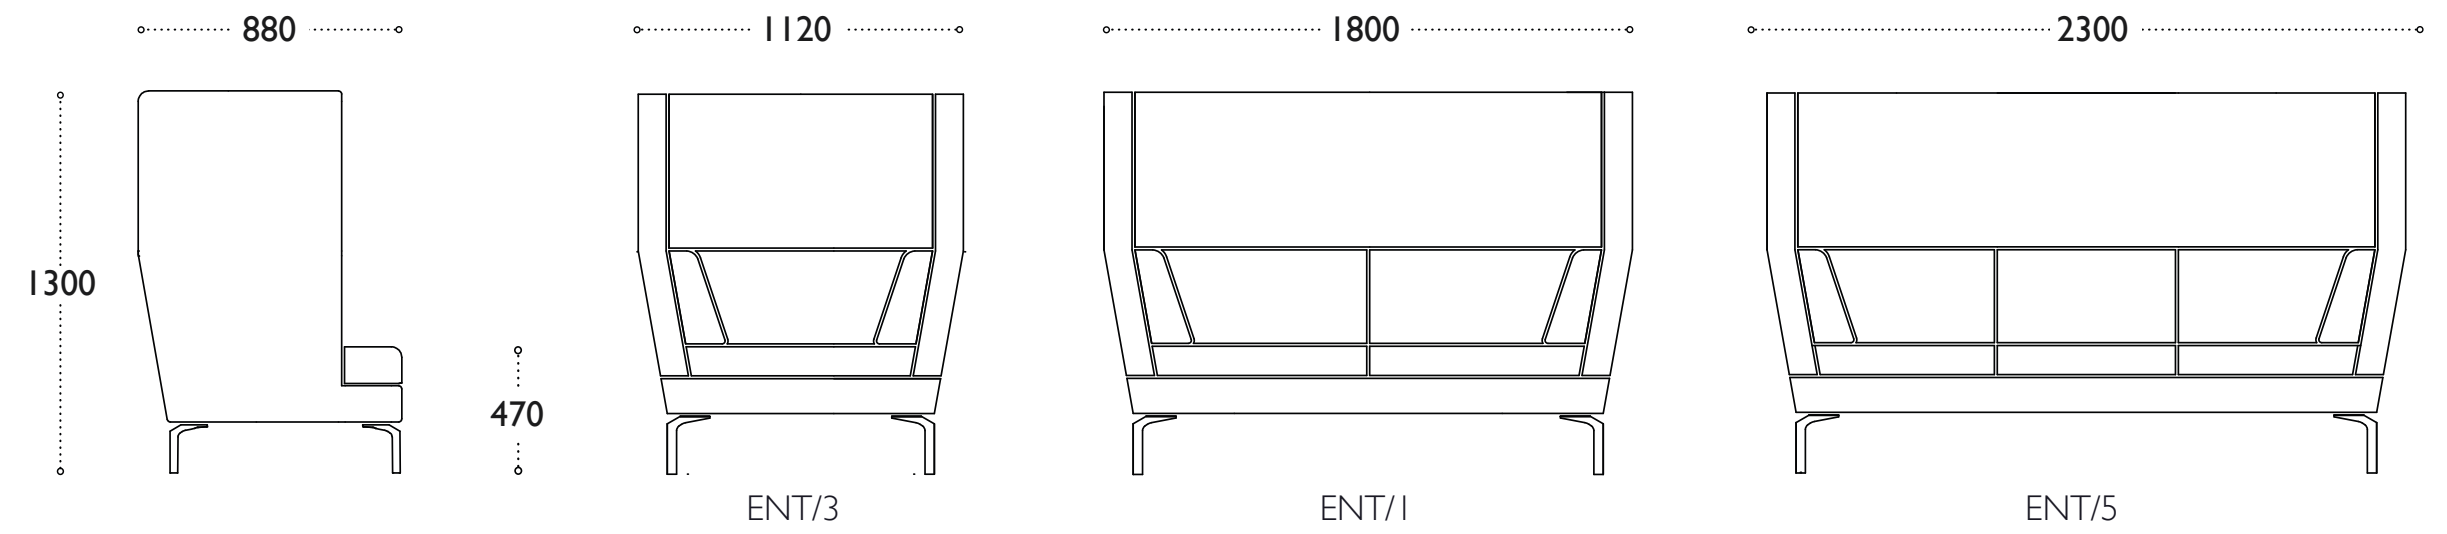

boss

Ententé

Details

Polished aluminium leg

Timber Leg

Two Tone upholstery options

- Hardwood & plywood internal frame
- CMHR foam seat, back and lumbar
- Webbed seat
- Top stitch detail
- Booth table top available in Oak, ABW or White finish
- Connecting partition with provision for concealed cable management
- Power and data available
- Polished aluminium legs as standard.
- Timber leg option
- Maximum monitor size = 28"

Ententé

Dimensions

High Back - Individual units

Low Back - Individual units

Ententé

Dimensions

High Back - Booth units

Low Back - Booth Units