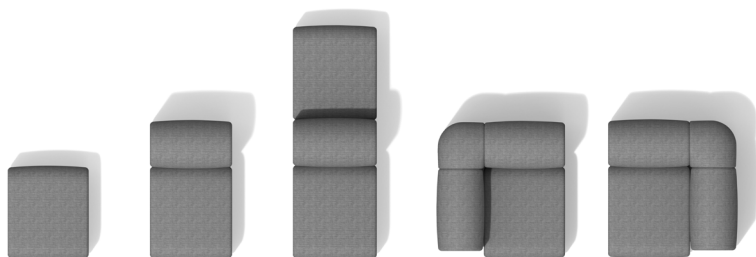

Wooden frame, moulded polyurethane, built in linking device covered in fabric or leather.

**BOB Long** | 87cm seat depth & 26cm width

**BOB** | 59cm seat depth & 26cm width

**BOB** | 26cm seat width

**BOB Hide** | High backrest modules

**BOB Wide** | 52cm seat width

**BOB Corner** | Outer & inner corner

**BOB Split** | Two directions

The BOB journey started 2017 with 6 moulded parts combined into 10 sections and is now a sofa system providing almost unlimited options, constructed using the smallest possible number of modules. BOB is an easy to understand and extremely flexible sofa system. Where ordinary sofas are usually rectangular, square, and predictable, BOB offers the architectonic freedom to either challenge or adhere to all types of spaces.