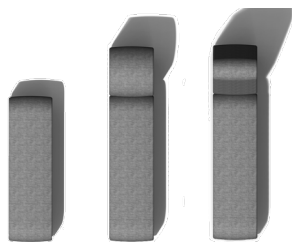

BOB Long | 87cm seat depth & 26cm width