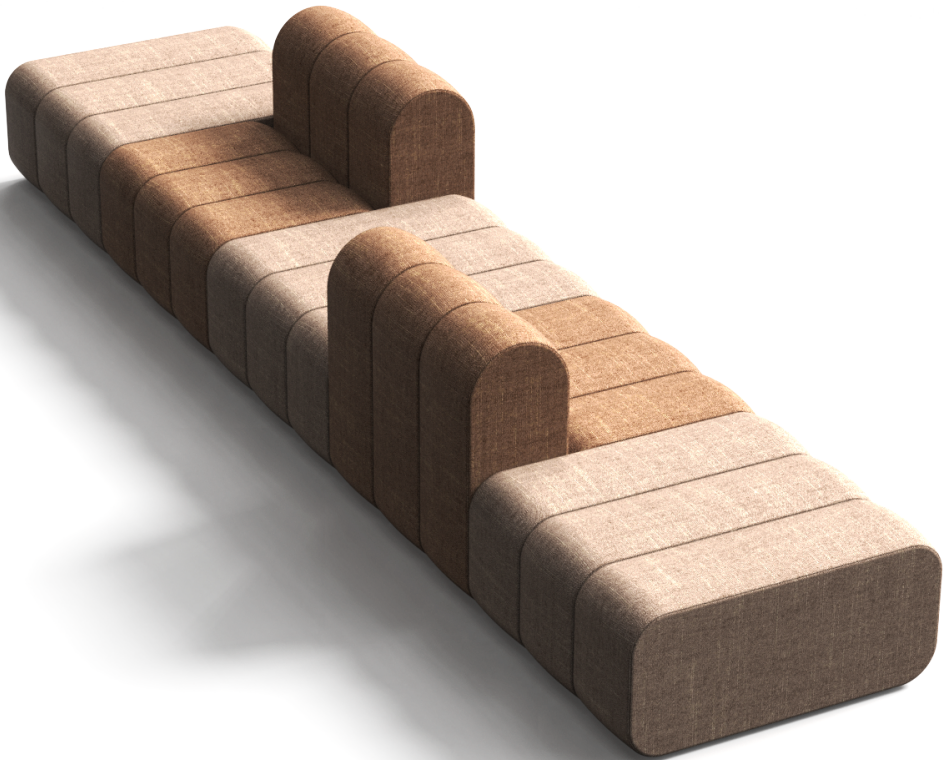

The BOB journey started 2017 with 6 moulded parts combined into 10 sections and is now a sofa system providing almost unlimited options, constructed using the smallest possible number of modules. BOB is an easy to understand and extremely flexible sofa system. Where ordinary sofas are usually rectangular, square, and predictable, BOB offers the architectonic freedom to either challenge or adhere to all types of spaces.