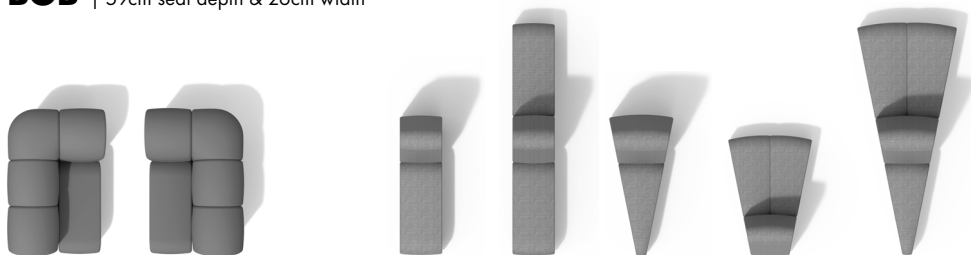

The original super-sofa-system, which in just 8 years has inspired the furniture industry worldwide to follow – is still growing. 2025 BOB is (so far) expanding with one new module BOB LONG, a new seat as deep as the normal seat + a backrest put together. This new seat module opens new possibilities for architects. BOB - the endless lego for architects.

Wooden frame, moulded polyurethane, built in linking device covered in fabric or leather.

**BOB Long** | 87cm seat depth & 26cm width

**BOB** | 59cm seat depth & 26cm width

**BOB** | 26cm seat width

**BOB Hide** | High backrest modules

**BOB Wide** | 52cm seat width

**BOB Corner** | Outer & inner corner

**BOB Split** | Two directions

The BOB journey started 2017 with 6 moulded parts combined into 10 sections and is now a sofa system providing almost unlimited options, constructed using the smallest possible number of modules. BOB is an easy to understand and extremely flexible sofa system. Where ordinary sofas are usually rectangular, square, and predictable, BOB offers the architectonic freedom to either challenge or adhere to all types of spaces.