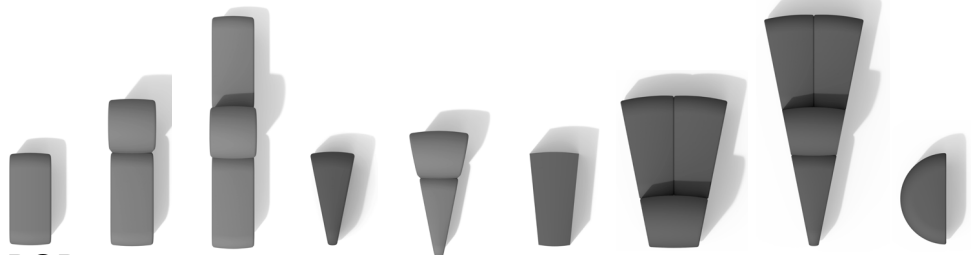

BOB | 59cm seat depth & 26cm width