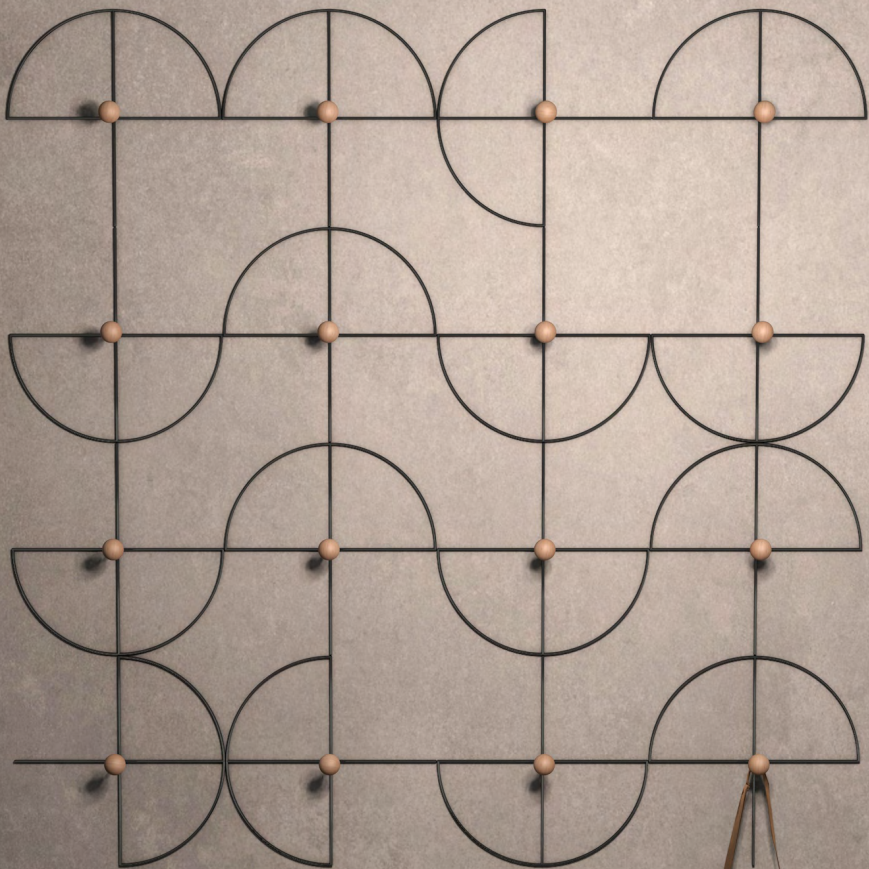

P.Y.R is made of 100% Pine Plywood from sourced from responsible managed forestry within EU.

P.Y.R Protect your Rights

Modellverkstad

The Spanish design studio Stone Designs has once again created a shape we cannot resist. Like a thumbprint in soft clay the shape feels familiar and timeless and like the three previous sound absorbers/wall decorations, Ginkgo, Gaia and Arc, Drip is multifunctional in the way that it is just ONE panel that can be turned in four different directions or change place with others, creating new and endless patterns. Drip reduces ambient noise and echoes in the room and gives the room the best sound quality while creating a colourful and inspiring ambient.

Drip is mounted on the wall with a magnetic fitting, so you can easily move around the panels when you feel like it, maybe to change direction or go from light to dark.

Decofunc is functional decoration for the wall. The designers and Blå Station wanted to explore a multi flexible non-permanent pattern, that goes hand in hand with functionality. We call ourselves functionalists, and now we have a product that is exploring function and decoration in one endless system.