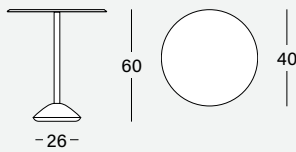

Dimensions

Baba Side-Table and Baba Table

Baba Side-Table