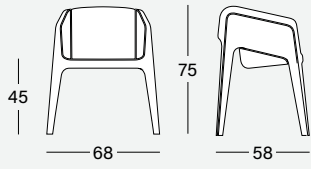

Dimensions

Tototo Armchair