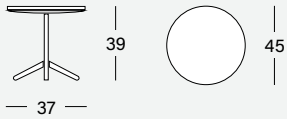

## Side-Table

---

Side-table Height 40 cm

Side-table Height 60 cm