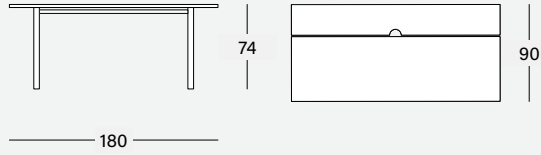

Overview and dimensions

Offset Table