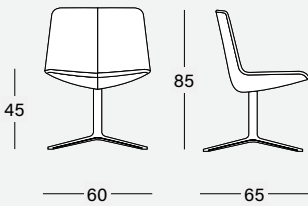

Swivel base