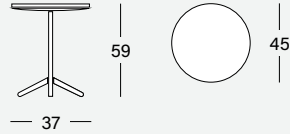

## Side-Table

---

Side-table Height 40 cm

Side-table Height 60 cm