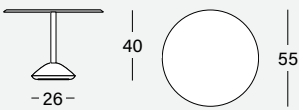

Dimensions

Baba Side-Table and Baba Table

Baba Side-Table