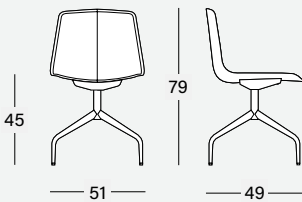

## Stratos M, MH and Lounge

Swivel aluminum base with castors and gas lift mechanism

Swivel aluminum base with castors and gas lift mechanism with armrests

Trestle base, swivel

Trestle base with castors, fix