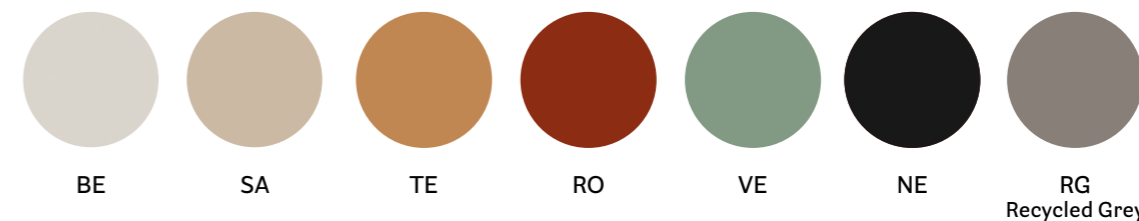

FINISHES / FINITURE

polypropylene / polipropilene

CERTIFICATES / CERTIFICAZIONI

Safety, strength and durability tests / Prove di sicurezza, resistenza e durata
EN 1728:2012+AC2013 — EN 16139:2013 level 2 — ANSI-BIFMA X5.1-2017

AWARDS / PREMI