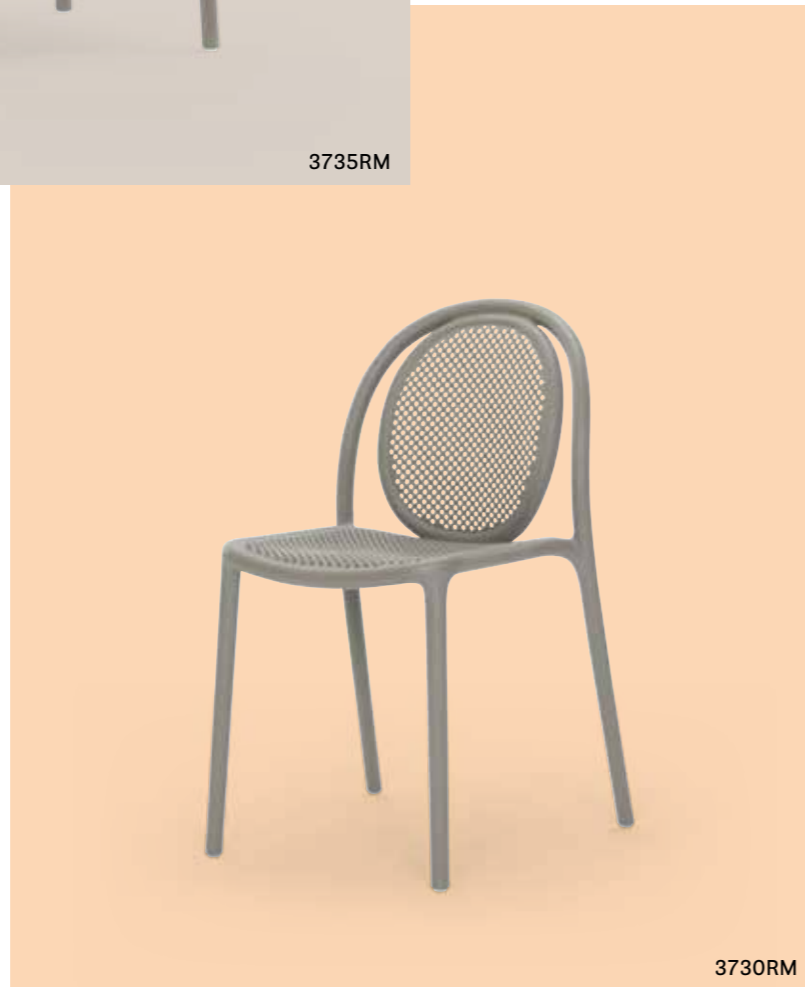

SIDE CHAIR — ARMCHAIR

Remind recycled grey in
recycled polypropylene
Remind recycled grey
in polipropilene riciclato

3735RM

3730RM