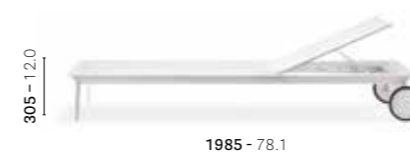

REVA_L

Sun lounger, aluminium frame and legs, rear castors
WIDTH: 770 - 30.3
BACKREST GRADES: 0°, 13°, 23°, 33°, 43°