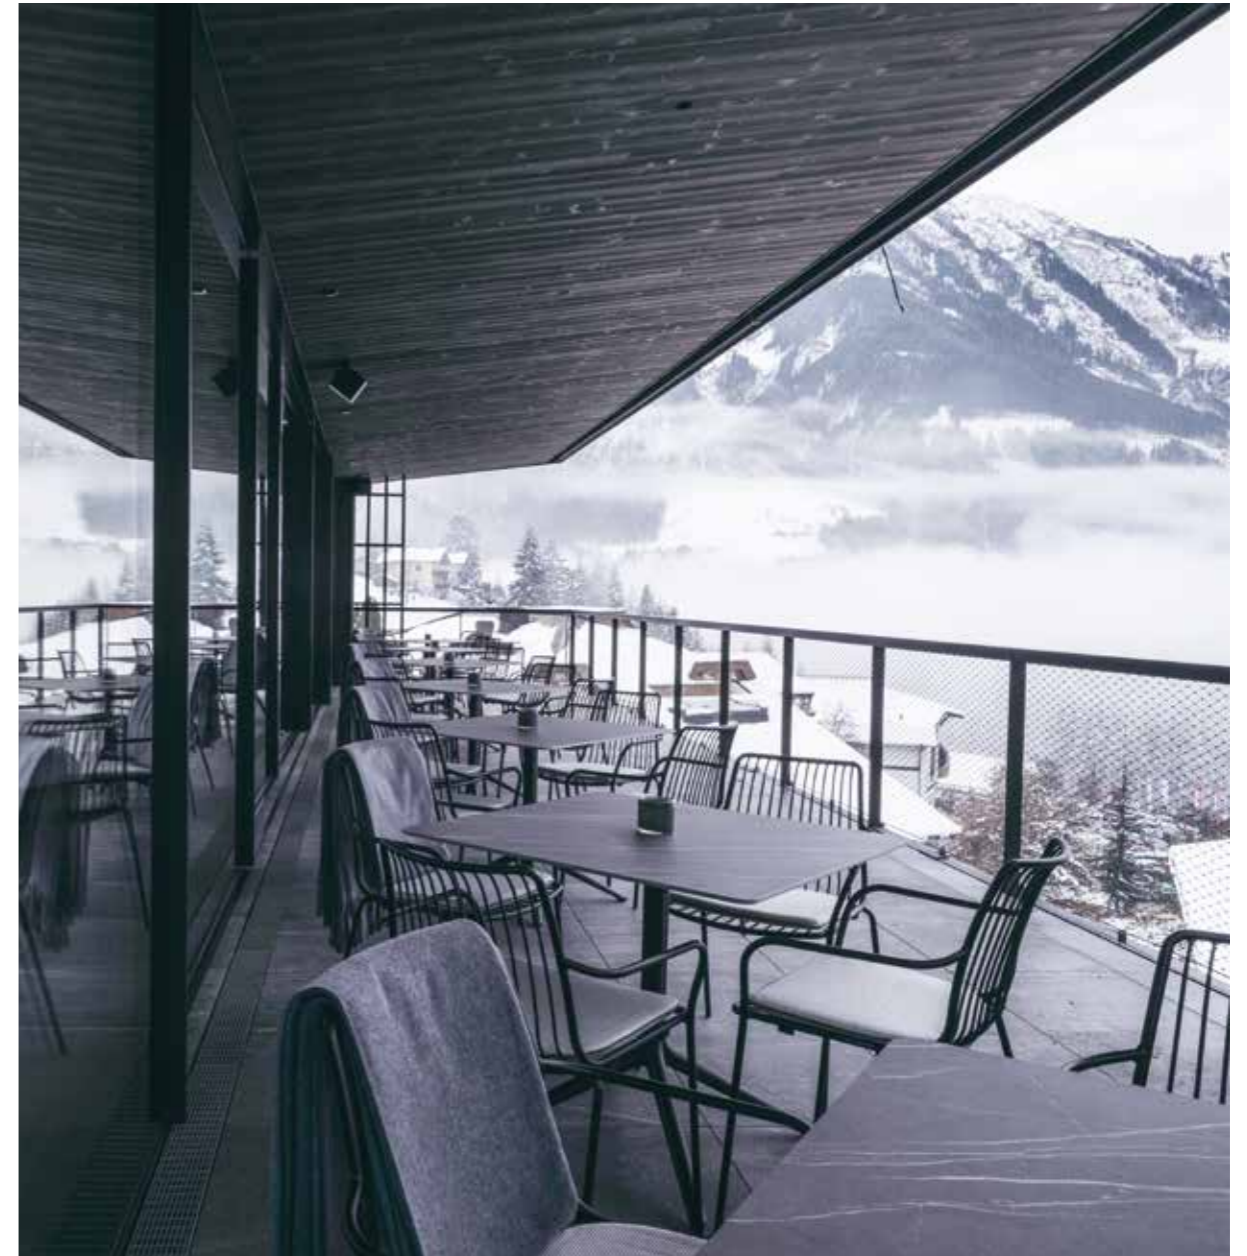

Bassa Maina Villas & Suites

Areopoli, Greece

Project: Hotel

Products: Nolita armchair and table

Haven Mountain Retreat

Sankt Johann im Pongau, Austria

Project: Hotel

Products: Nolita armchair, Elliot table