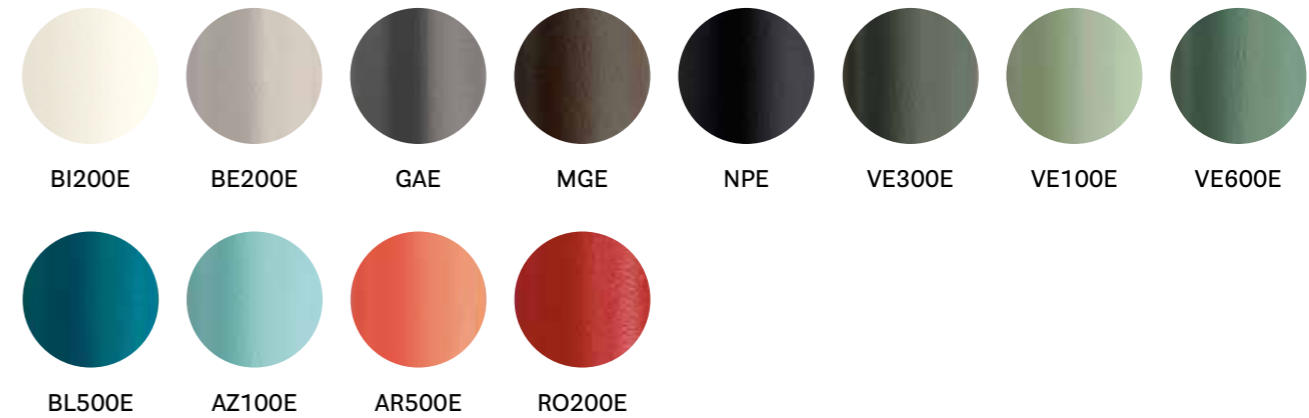

3715

Aluminium armchair

3715.5

Upholstered seat
cushion only
WIDTH: 500 - 19.7

3715.20

Upholstered seat and back
cushions only

FINISHES / FINITURE

aluminium / alluminio