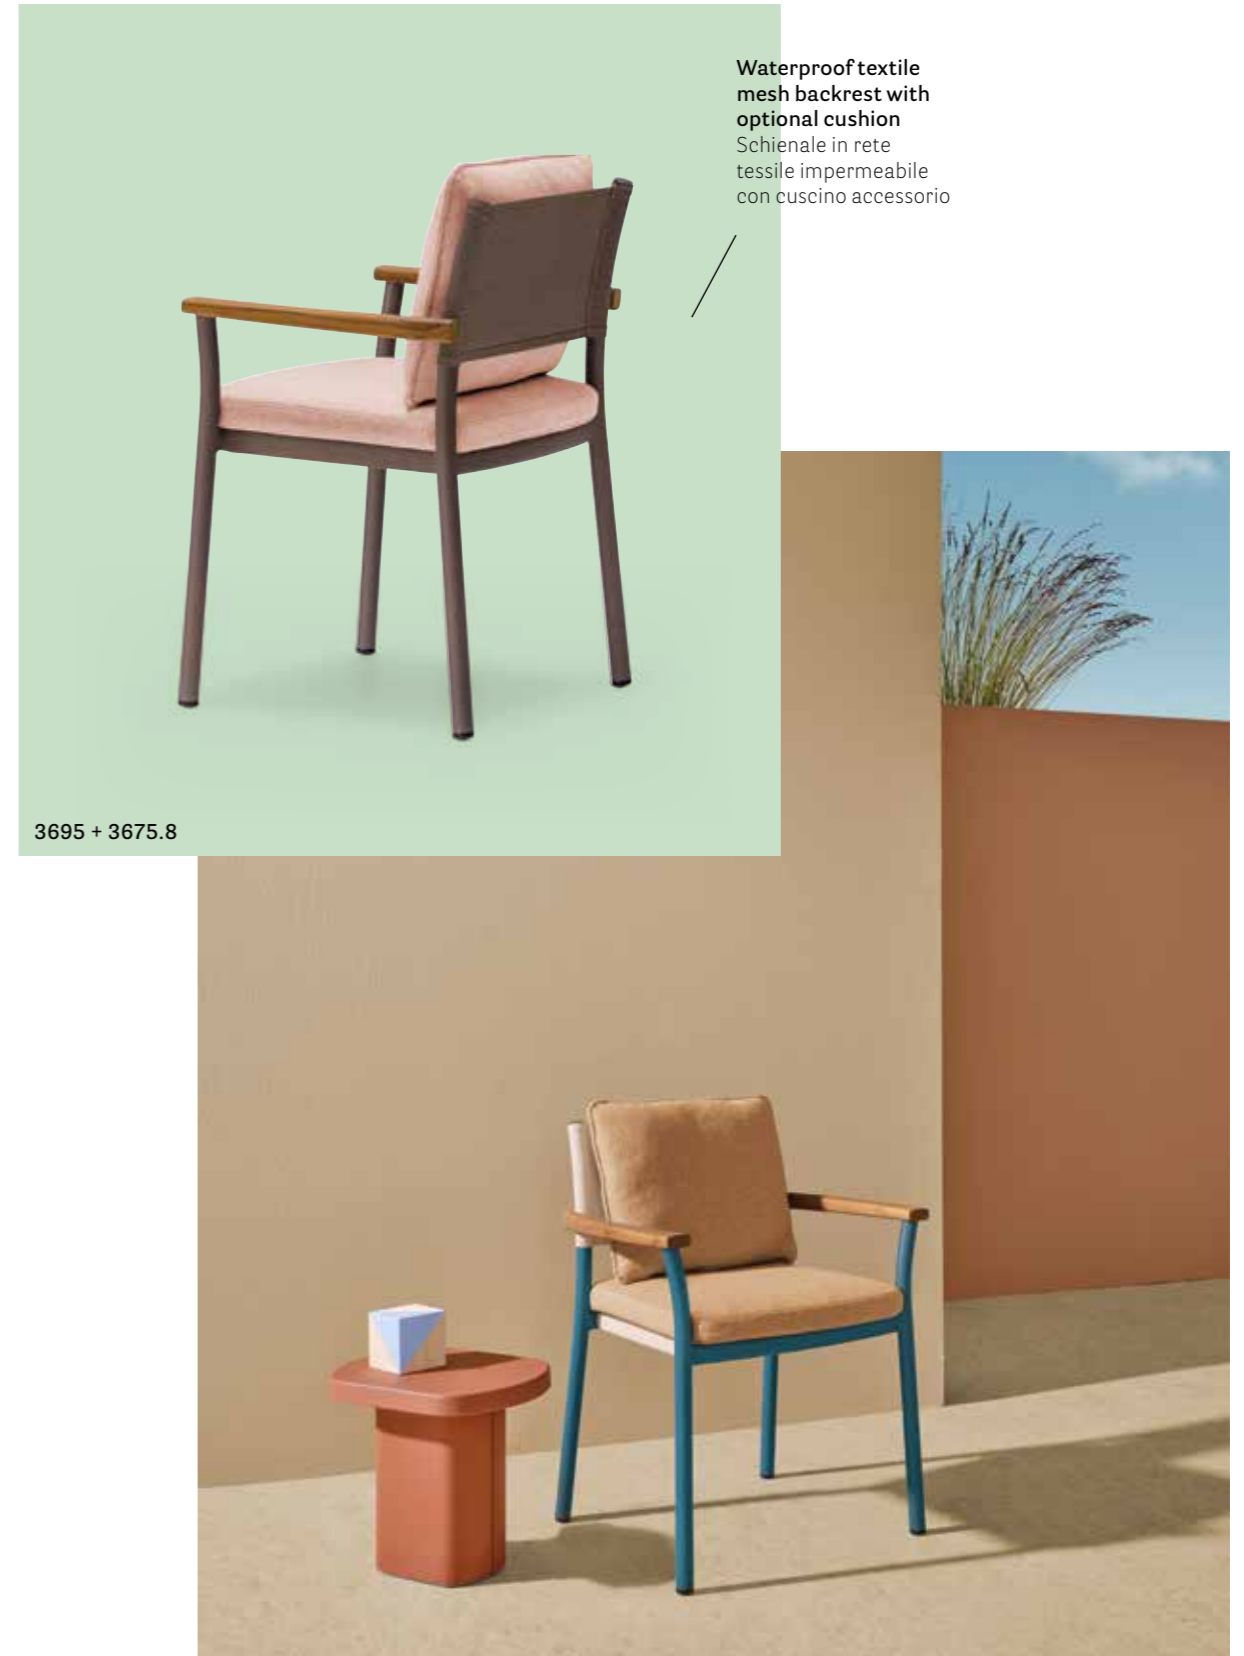

Armchair poltrona Guinea
Table tavolo Toa

Armchair poltrona **Guinea**
Coffee table tavolino **Caementum**

3694 + 3694.5

ARMCHAIR

ARMCHAIR

ARMCHAIR

FSC® C114358 certified
teak armrests, oil treated
Braccioli in teak certificato
FSC® C114358 trattato all'olio