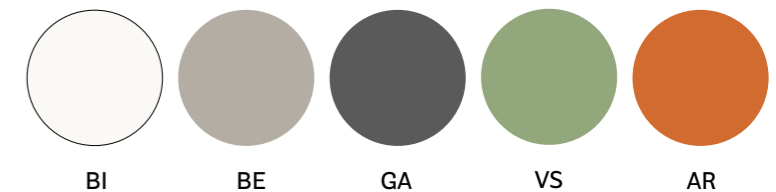

CERTIFICATES / CERTIFICAZIONI

Safety, strength and durability tests /
Prove di sicurezza, resistenza e durata
EN 1728:2012+AC2013 — EN
16139:2013 level 2 — EN 1728:2000

For
310 - 315 - 316

German
Design Award
SPECIAL
MENTION 2015

reddot design award
winner 2013