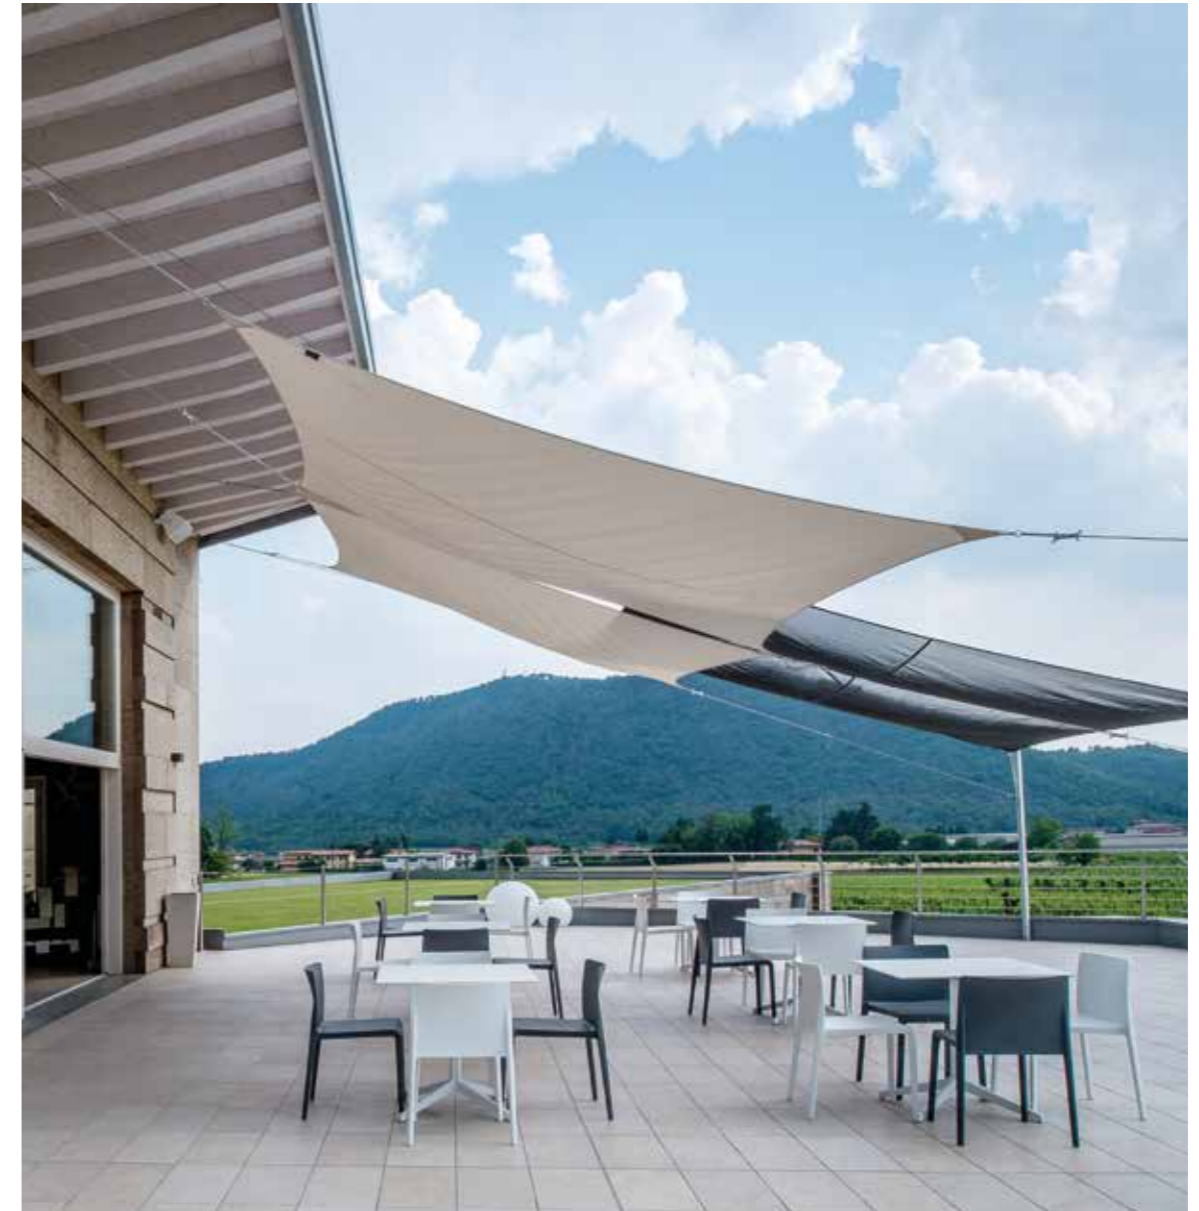

677
Polypropylene barstool

677RM
Recycled polypropylene barstool

Derbusco Cives

Erbusco, Italy

Project: Coffee bar

Products: Volt side chair,
Ypsilon table, Happy Apple lighting