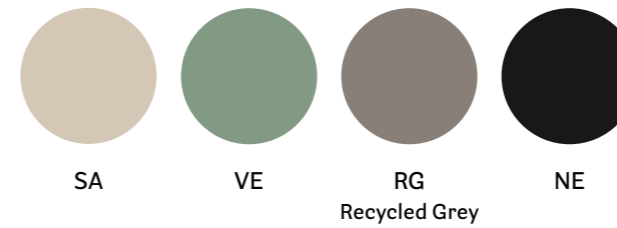

SA

VE

RG
Recycled Grey

NE

CERTIFICATES / CERTIFICAZIONI

Safety, strength and durability tests / Prove di sicurezza, resistenza e durata
EN 1728:2012+AC2013 — EN 581-1:2017 — EN 581-2:2015+AC:2016