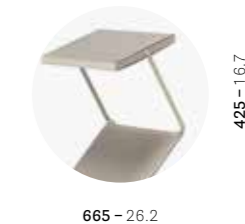

RAIL.30

Sun lounger roof
THICKNESS: 25 - 0.98

Accessory cushions available

Disponibili cuscini accessori

Protective covers available

Disponibili coperture protettive

Pillowcases for lateral, seat and backrest cushions available

Disponibili federe cuscini laterali, sedile e schienale

We suggest to remove the cushions over night and in rainy days

Si consiglia di ritirare i cuscini durante la notte e in caso di pioggia

FINISHES / FINITURE

aluminium / alluminio

waterproof textile mesh

rete tessile impermeabile (armchair and sofa)

waterproof textile mesh

rete tessile impermeabile (sun lounger)

BI100E

SA200E

BI

GC

MA

BI

SA

fabrics / tessuti

CERTIFICATIONS / CERTIFICAZIONI

→ see page 374

guarda pagina 374

Safety, strength and durability tests / Prove di sicurezza, resistenza e durata
EN 1728:2012+AC2013 — EN 16139:2013 level 2 — EN 581-1:2017 —
EN 581-2:2015+AC2013