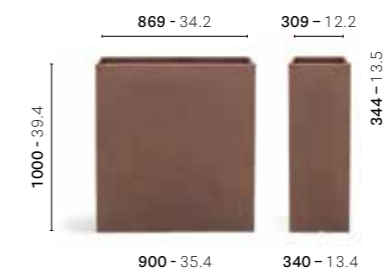

Private House

Brescia, Italy

Project: Private House

Products: Kado pot, Serif barstool,
Bold table

SIZES / DIMENSIONI

mm - in

KADO
Polyethylene pot

KADO2
Polyethylene pot