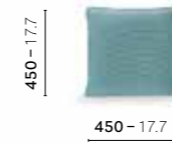

3001

Cushion

DEPTH: 200 - 7.9

3002

Cushion

DEPTH: 200 - 7.9

3004

Cushion