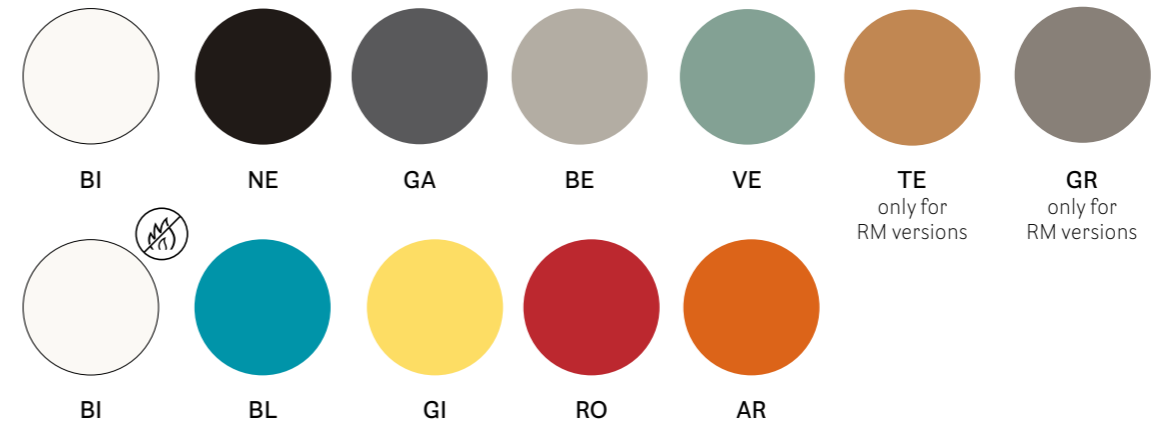

FINISHES / FINITURE

polypropylene / polipropilene

CERTIFICATES / CERTIFICAZIONI

Safety, strength and durability tests / Prove di sicurezza, resistenza e durata
EN 1728:2012+AC2013 — EN 16139:2013 level 2 — ANSI-BIFMA X5.1-2017

For
670 - 673 - 674 - 675 - 677 - 678

AWARDS / PREMI

reddot award 2014
winner