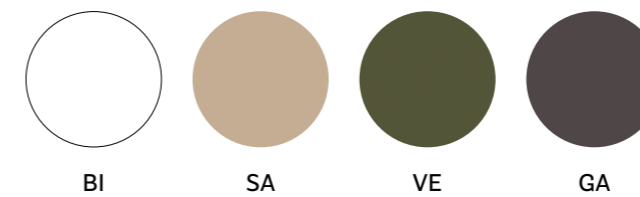

631.3
Cushion for lounge armchair only
WIDTH: 515 - 20.3

636.3
Cushion for sofa only
WIDTH: 515 - 20.3

FINISHES / FINITURE

polypropylene
polipropilene (Plus armchair)

polyethylene
polietilene (Plus Air lounge armchair and sofa)