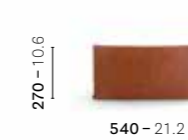

3001

Cushion
DEPTH: 200 - 7.9

3002

Cushion
DEPTH: 200 - 7.9

3004

Cushion
DEPTH: 170 - 6.7

3005

Cushion
DEPTH: 170 - 6.7