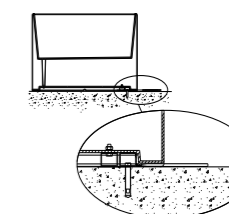

KADO_FIX
Floor fixing kit only