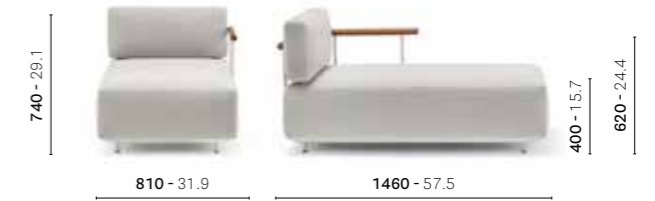

AS0022

Sofa with armrests, frame in extruded aluminium, steel tube and teak structure

AS0030

Chaise longue, frame in extruded aluminium, steel tube and teak structure

AS0031

Chaise longue with right or left armrest, frame in extruded aluminium, steel tube and teak structure