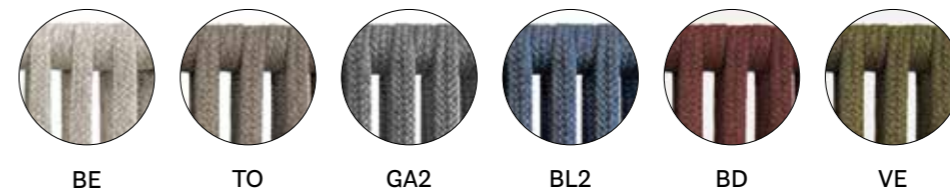

Products: Babila Twist armchair, Babila table

SIZES / DIMENSIONI

mm - in

2795

Armchair, shell woven with a polypropylene cord, steel tube frame

FINISHES / FINITURE

cord / corda

fabrics and powder coated / tessuti e verniciato