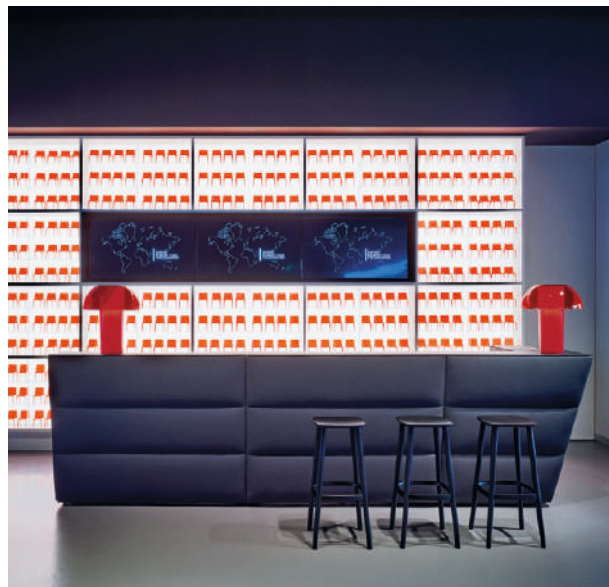

#Pedraligoodideas

Salone Internazionale
del Mobile 2018
Milan, Italy

Project: Exhibition stand

Architect: CalviBrambilla

Products: Oblique bar counter,
Colette lighting

Industrial Symphony

Pedrali Headquarters
Mornico al Serio, Italy

Project: Showroom

Architect: CalviBrambilla