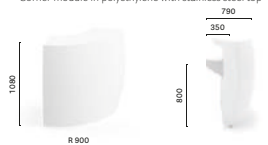

IGLC_CORNER