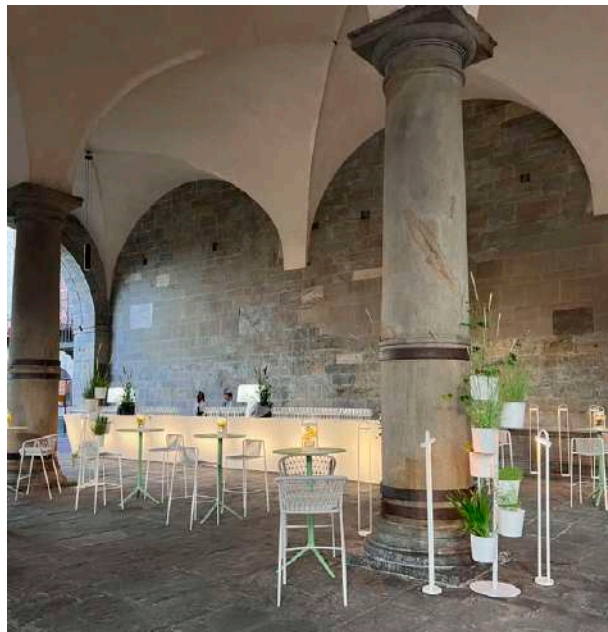

Landscape Festival

I Maestri del Paesaggio 2022

Bergamo, Italy

Project: Outdoor

Tribeca barstool, Panarea barstool,