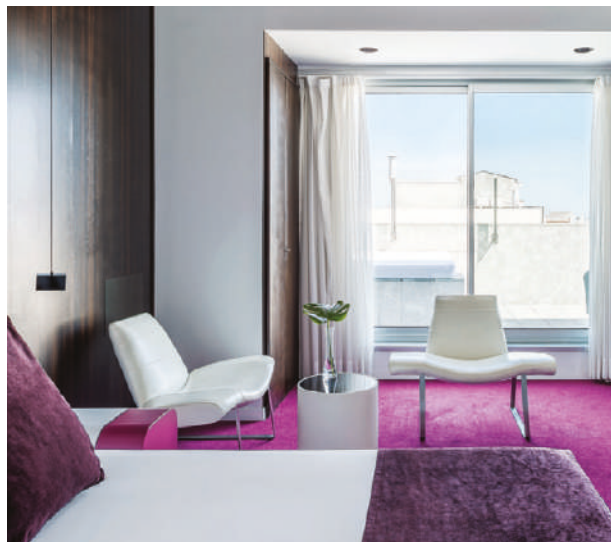

## Room Mate Emma

Barcelona, Spain

Project: Hotel  
Product: Wow pouf,  
Mies lounge armchair,  
Day Dream chair, Inox table