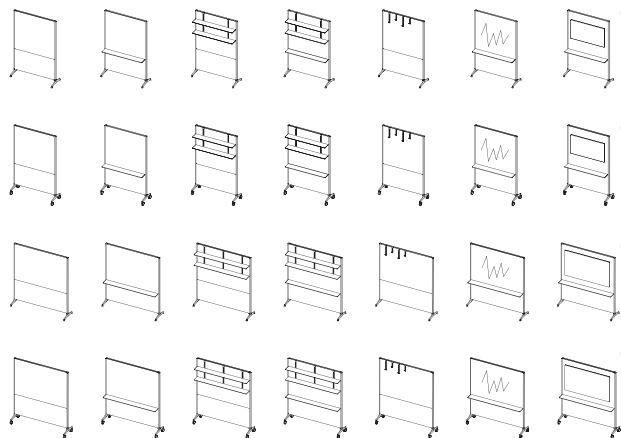

*TV screen / monitor

FINISHES / FINITURE

aluminium / alluminio

powder coated / verniciato

solid laminate / stratificato

LU
Polished
Lucidato

BI100

NERO

CFP_BI

fabrics / tessuti

CERTIFICATES / CERTIFICAZIONI