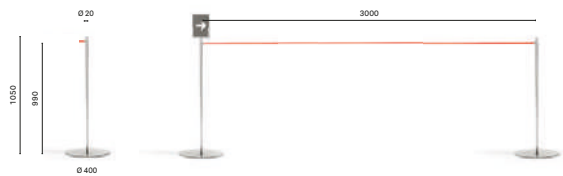

5171

Stainless steel base and column

K_5170_LINK/RO_3

Rope kit

K_5170.10

Signage support kit

FINISHES / FINITURE

stainless steel / acciaio inox

any standard colour in powder coated finish
verniciato in tutti i colori standard

AC
Brushed
Sabbiato