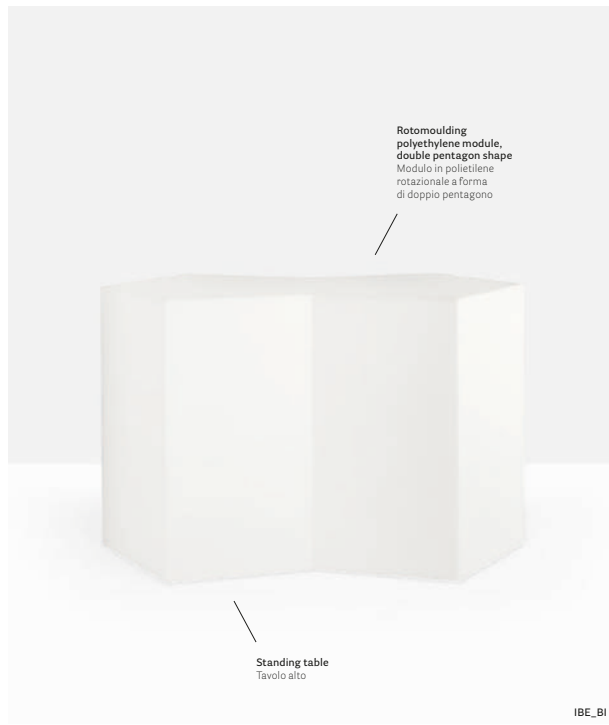

Bar counter

Bancone bar