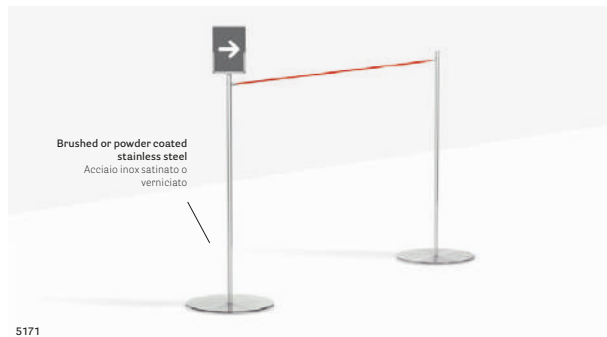

Inox

Crowd control columns

DESIGN
Pedrali R&D, 2020

EN — Inox crowd control columns are simple and versatile. The supporting columns are made of stainless steel and support a red rope by means of cable lugs.

Inox is versatile and functional in all situations where there is the need to regulate the flow of people or to ensure privacy.

IT — Le transenne segnapercorso Inox sono semplici e flessibili.

Le colonne portanti sono realizzate in acciaio inox e sostengono, attraverso i capicorda, una corda di colore rosso.

Inox è versatile ed efficace per tutte quelle situazioni in cui è necessario regolamentare i flussi di persone o per garantire la privacy.

Crowd control columns

Transenne segnapercorso