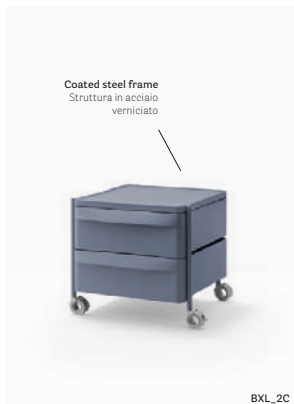

Storage system

Sistema contenitore