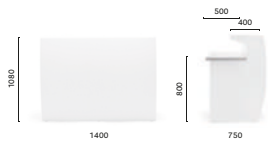

IGL_BI/RIP_BI