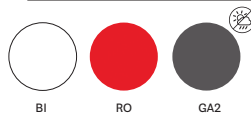

636.3

Cushion for sofa only
WIDTH: 515