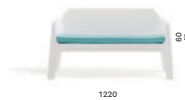

636.3

Cushion for sofa only
WIDTH: 515