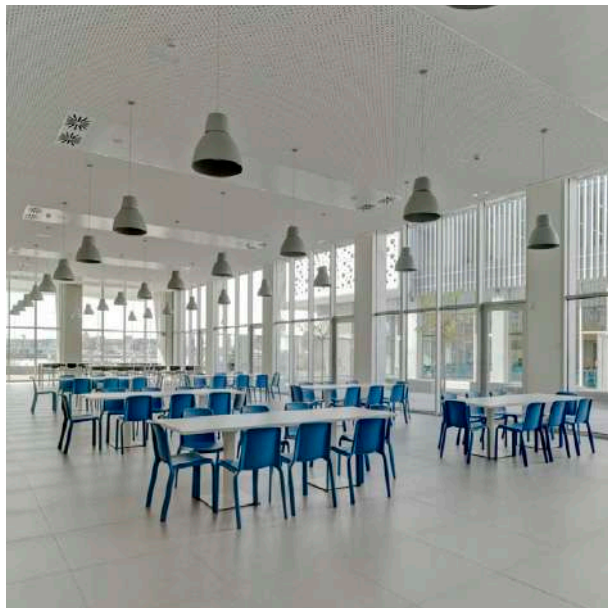

Marina de Empresa

Valencia, Spain

I Loft Cafè

Milan, Italy

Project: Coffee bar
Architect: Isacco Brioschi Architects
Products: Snow chair,
Gliss armchair