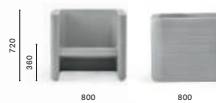

SIZES / DIMENSIONI

625

Polyethylene lounge armchair