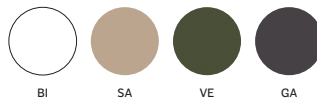

636.3

Cushion for sofa only
WIDTH: 515