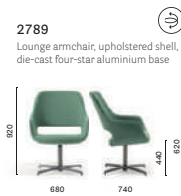

2775

2776

2759

2749

2789

2702

Ash wood barstool, aluminium footrest

2702/A

2706

Ash wood barstool, aluminium footrest

2706/A

2703

Ash wood low stool

2703/A

Ash wood low stool, upholstered seat

2747

2748

2757

2758

2747/2

2748/2

2757/2

2758/2