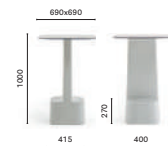

861

Polyethylene base and solid laminate top