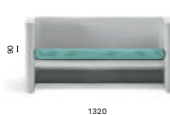

626.3

Cushion for seat only
WIDTH: 585