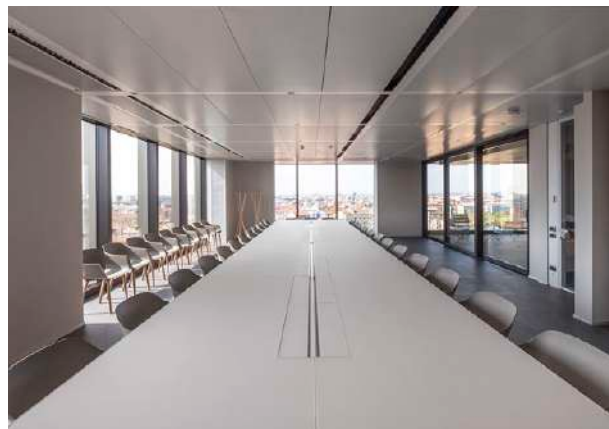

Torre Sasseti S32 Fintech Distric

Milan, Italy

Project: Office

Interior design: DEGW

Products: Babila armchair