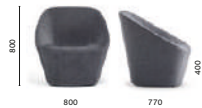

366

Upholstered lounge armchair