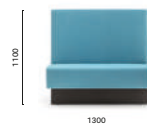

MODUS 2.0

MD/2L_110*