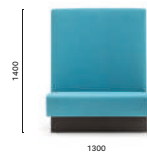

MD/2L_140*