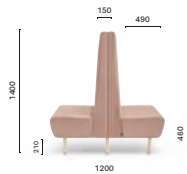

MDWL_110

1300

MDWL_110_L100

1000

MDWL_140

1300

MDWL_140_L100

1000

MDWB_110

1300

MDWB_110_L100

1000

MDWB_140

1300

MDWB_140_L100

1000

MD/2C60_140*

K_MD/2C60

*Free standing / Autoportante

FINISHES / FINITURE

fabrics / tessuti

312

421

1016

406_0020

laminates for back shelf / mensola in laminato

312

421

406_0020

4575

Fenix for back shelf / mensola in Fenix

0720

0029

AS

NE

OA2

FR
Bleached ash
Frassino sbiancato

N1
Light walnut
Noce chiaro

AN
Black
Nero

CERTIFICATIONS / CERTIFICAZIONI