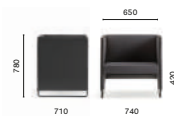

Unit4

Stockholm, Sweden

Project: Office

SIZES / DIMENSIONI

ZIP2P/100

ZIP1P/100

ZIP2P/140

ZIP1P/140

ZIPL1P

FINISHES / FINITURE

powder coated / verniciato

fabrics / tessuti

BI100

AL

NERO

CERTIFICATIONS / CERTIFICAZIONI