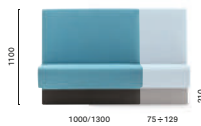

MDAB_175*

custom made sized / misura su richiesta

MDP_110*

MDP_175*

*Free standing / Autoportante

MD5

MDP_140*

MDP_240

MODUS 2.0

MD/2L_110*

MD/2L_110_L100*

MD/2L_140*

MD/2L_140_L100*

MD/2A_110*

MD/2A_140*

K_MD/2L

K_MD/2A