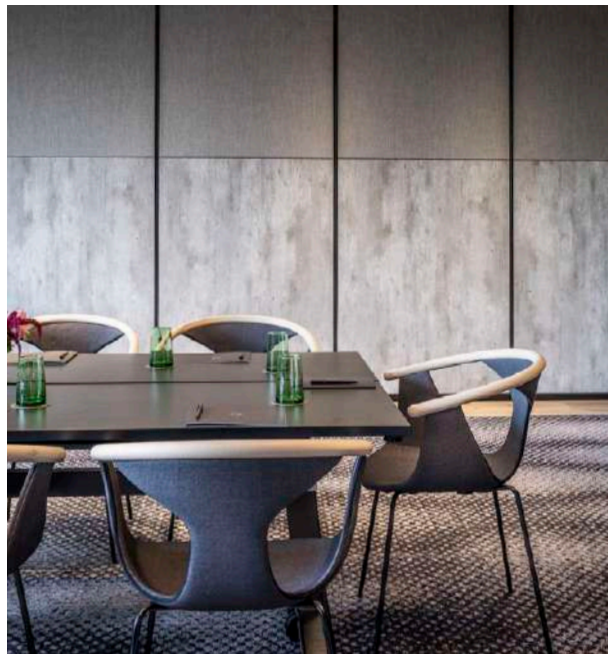

QT Luxury Hotel

Auckland, Australia

Project: Hotel
Products: Fox armchair