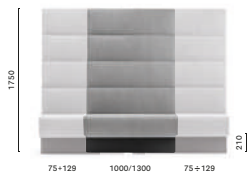

MDAB_175*

custom made sized / misura su richiesta

MDP_110*

MDP_175*

*Free standing / Autoportante

MD5

MDP_140*

MDP_240

MODUS 2.0

MD/2L_110*

MD/2L_110_L100*

MD/2L_140*

MD/2L_140_L100*

MD/2A_110*

MD/2A_140*

K_MD/2L

K_MD/2A