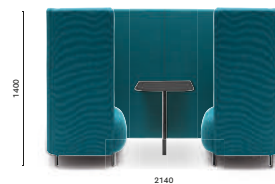

BDH022P/140