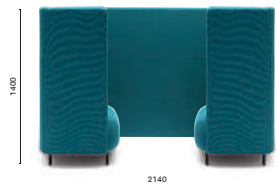

BDH011M/140

BDH011P/140

BDH011P/140_CCO

BDH022/140

four-seats upholstered box, steel tube frame

BDH022M/140

BDH022P/140

BDH022P/140_CCO

FINISHES / FINITURE

aluminium / alluminio

NERO

fabrics / tessuti

AWARDS / PREMI

CERTIFICATES / CERTIFICAZIONI