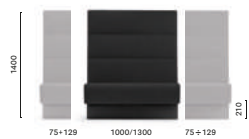

MD5

MDP_140*