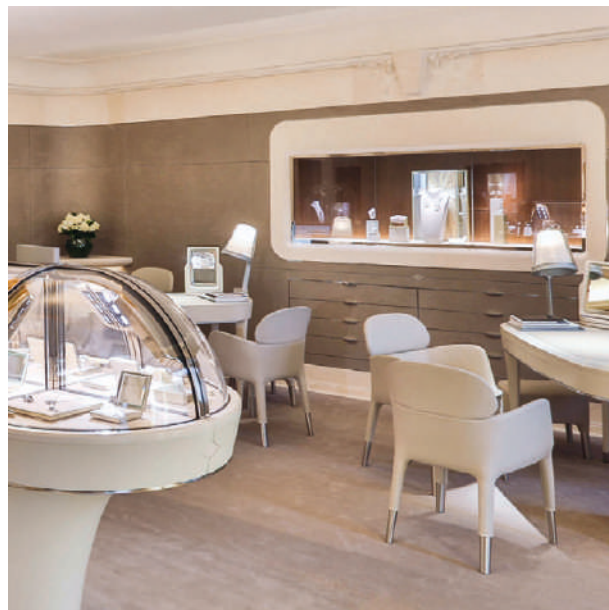

Le Jules Verne

Eiffel Tower Paris, France

Project: Restaurant

Chef: Alain Ducasse

Maison Van Cleef & Arpels

Place Vendôme Paris, France

Project: Haute Joaillerie

Architect: Jouin Manku