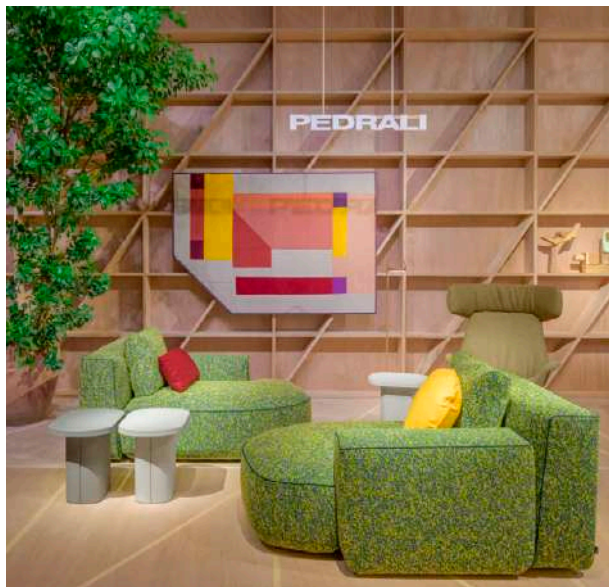

#PedraliBacktoNature

Salone del Mobile.Milano 2023
Milan, Italy

Project: Exhibition stand

Architect and Styling: DWA Design Studio