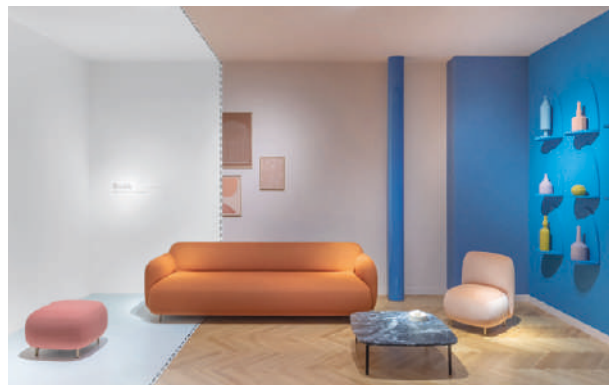

Edelman's

Dubai, UAE

Project: Office

#PedraliPalaceofWonders

Salone Internazionale
del Mobile 2019
Milan, Italy