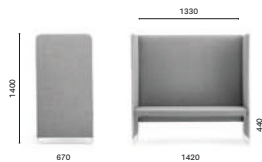

ZIP1P/140

ZIPL1P