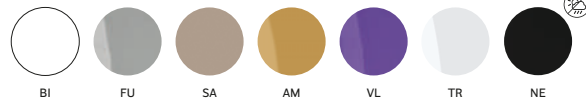

fabrics / tessuti

CERTIFICATES / CERTIFICAZIONI