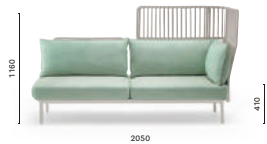

RVC023

RVC024

RVC045

RVC046

RVC025

RVC026

RVC027

RVC047

ACCESSORI / ACCESSORIES

3001

Cushion
DEPTH: 200

3002

Cushion
DEPTH: 200

3004

Cushion
DEPTH: 170

3005

Cushion
DEPTH: 170

FINISHES / FINITURE

aluminium / alluminio

BE100E

GAE

TEE

cord / corda

BE

GA2

TE

fabrics / tessuti

AWARDS / PREMI