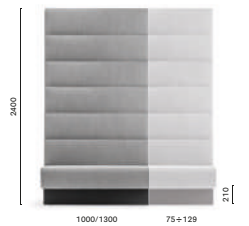

MDAB_175*

custom made sized / misura su richiesta

MDP_110*

MDP_175*

*Free standing / Autoportante

MD5

MDP_140*

MDP_240

MODUS 2.0

MD/2L_110*

MD/2L_110_L100*

MD/2L_140*

MD/2L_140_L100*

MD/2A_110*

MD/2A_140*

K_MD/2L

K_MD/2A