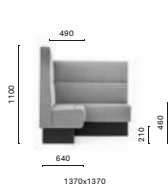

MD/2A_110*