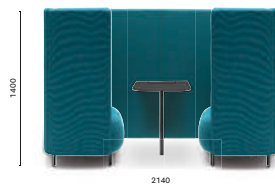

BDH022P/140_CCO

FINISHES / FINITURE

aluminium / alluminio

NERO

fabrics / tessuti

AWARDS / PREMI

CERTIFICATES / CERTIFICAZIONI