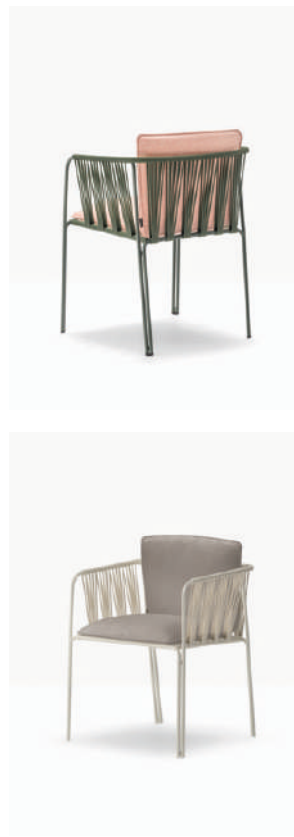

The seat and backrest accommodate a comfortable polyurethane foam cushion consisting of two sections joined by a zip.

6360