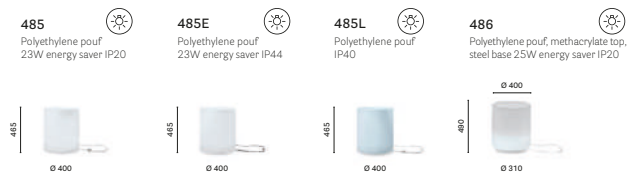

polyethylene / polietilene

methacrylate / metacrilato

steel
acciaio

powder coated
verniciato

fabrics / tessuti

LED

CERTIFICATES
CERTIFICAZIONI