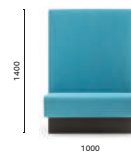

MD/2L_140_L100*