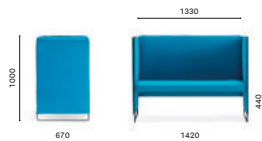

SIZES / DIMENSIONI

ZIP2P/100

ZIP1P/100

ZIP2P/140