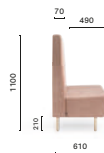

MDWL_110

1300