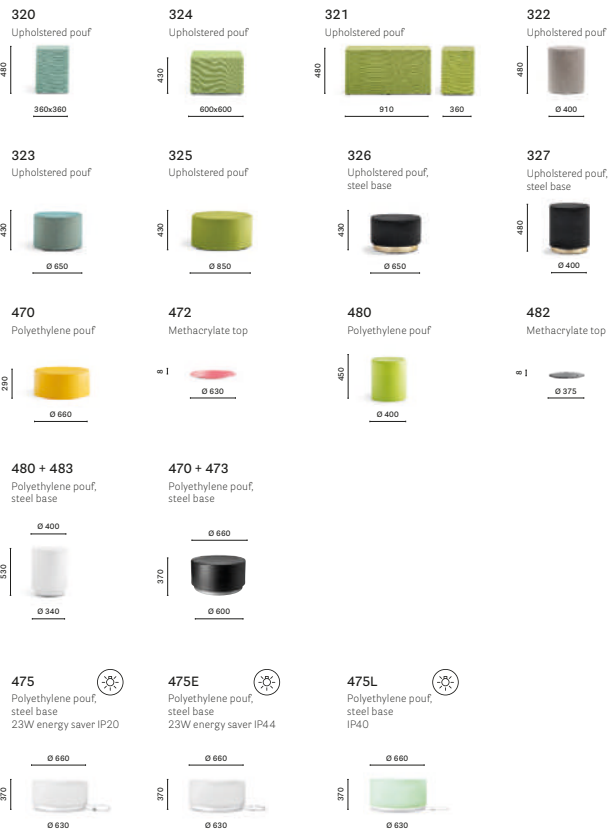

polyethylene / polietilene

methacrylate / metacrilato

steel
acciaio

powder coated
verniciato

fabrics / tessuti

LED

CERTIFICATES
CERTIFICAZIONI