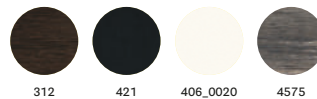

laminates for back shelf / mensola in laminato

312

421

406_0020

4575