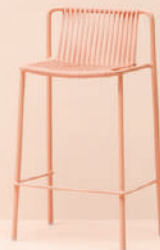

Tribeca

Fasten your seat, belt!

DESIGN
CMP Design, 2018

EN — Tribeca takes us back in time with a modern reinterpretation of classic Sixties patio chairs made from steel and woven cord. A true icon, revisited with new materials: a solid tubular frame, combined with the elasticity of a profile in vertically-woven plastic material.

IT — Tribeca nasce dagli echi confortanti della memoria, una reinterpretazione in chiave moderna delle classiche sedute da terrazza anni Sessanta realizzate in acciaio con intreccio. Un'icona rivisitata attraverso nuovi materiali: un solido telaio tubolare unito all'elasticità di un profilo in materiale plastico ordito verticalmente.