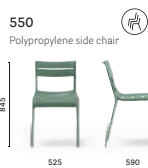

SIZES / DIMENSIONI

FINISHES / FINITURE

polypropylene / polipropilene