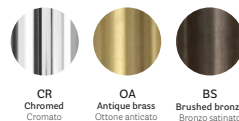

steel
acciaio

powder coated
verniciato

fabrics / tessuti

LED

CERTIFICATES
CERTIFICAZIONI