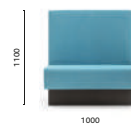

MD/2L_110_L100*