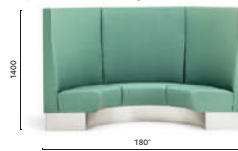

MD/2C60_140*

K_MD/2C60

*Free standing / Autoportante

FINISHES / FINITURE

fabrics / tessuti