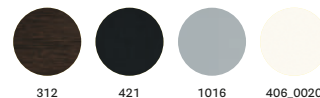

312

421

1016

406_0020