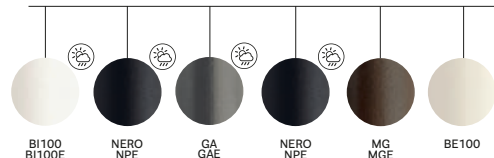

solid laminate top / ripiano in stratificato