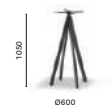

ARK4H105

Table base, four steel legs

TOP MAX 700x700, Ø700

FINISHES / FINITURE

tops

ripiani

any standard colour in powder coated finish
verniciato in tutti i colori standard

→ see catalogue Tables 02
vedi catalogo Tavoli 02

→ see catalogue Tables 02
vedi catalogo Tavoli 02

steel / acciaio