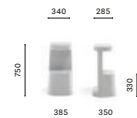

860

Polyethylene barstool

FINISHES / FINITURE

solid laminate top / ripiano in stratificato

polyethylene table base / basamento polietilene