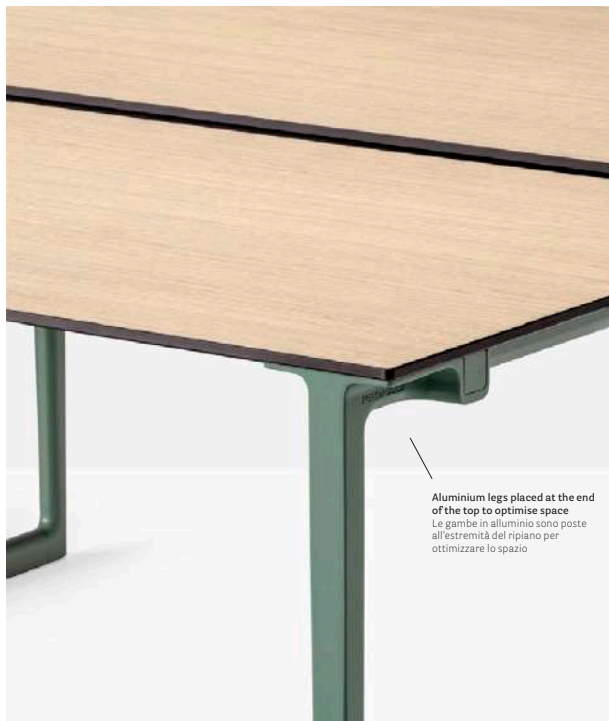

Table Tavolo

Powder coated version for
outdoor use
Versione verniciata per outdoor

TOA300X100

Workstation

Postazione operativa

#PedraliBacktoNature

Salone del Mobile.Milano 2023
Milan, Italy

Project: Exhibition stand