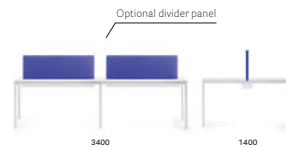

TK2S340X140