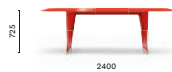

TFK240X100