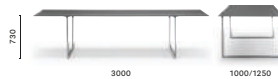

TOA300X100/125