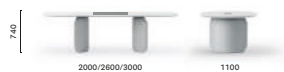

ELN200/260/300X110 CCO