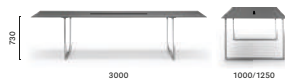

TOA300X100/125 CC60