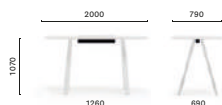

ARK 107_200x79 CC