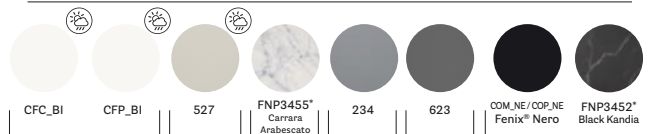

solid laminate top / ripiano in stratificato