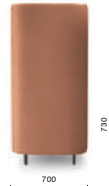

BDS001/140_FSX

BDS002/140