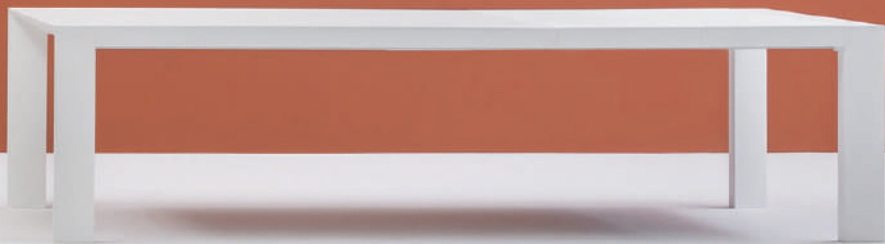

Surface

Elegance is an attitude

DESIGN

Daniele Lo Scalzo Moscheri, 2007

EN — Surface extendible table comes from the desire to find a perfect connection between the architectural and the design sphere. The tapered section of terminals and legs gives formal lightness. The aluminium guides allow an easy extraction of the two extensions.

IT — Il tavolo allungabile Surface nasce dall'idea di trovare una ideale connessione tra la sfera architettonica e quella del design. La sezione rastremata di terminali e gambe dona leggerezza formale. Le guide in alluminio permettono una facile estrazione delle due allunghe.