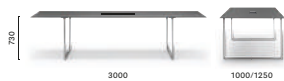

TOA300X100/125 CCO