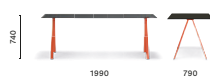

ARK7_199X79