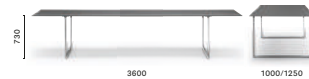

TOA360X100/125