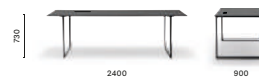

TOA240X90_CSX