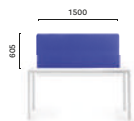

DSP/2

Sound absorbing
divider panel

TK_69X69

Table, steel frame and glass top

TK_80X80

Table, steel frame and glass top

TK_90X90

Table, steel frame and glass top