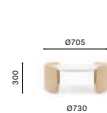

Copernico Milano Centrale

Milan, Italy

Project: Office

Architect: Studio DC 10

SIZES / DIMENSIONI

P10001

P10002

P10005

P10006

FINISHES / FINITURE

solid laminate top / ripiano in stratificato

CFP_BI

234

Fenix® Nero*

*Anti-fingerprint
Anti-impronta

marble top / ripiano in marmo

MBC
Bianco
Carrara

MVG
Verde
Guatemala

MED
Emperador
Dark

MGC
Grigio
Carnio

coated oak sides

fianchi in rovere verniciato

RS
Bleached oak
Rovere sbiancato

lacquered oak sides with visible grains

fianchi in rovere laccato a poro aperto

BI
White
Bianco

GC
Light grey
Grigio chiaro

AN
Black
Nero