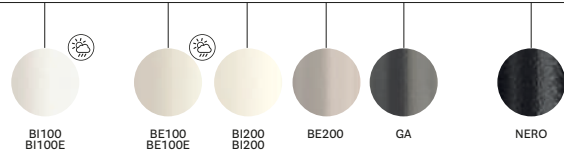

solid laminate top / ripiano in stratificato