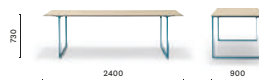

Living Corriere

TOA240X90

TOA240X90_CDX

TOA240X90_CSX

TOA190X75

TOA190X90

TOA300X100/125

TOA360X100/125