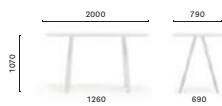

ARK 107_200x79