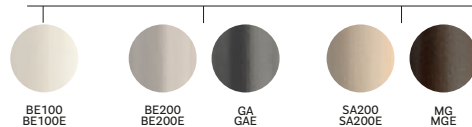

gres top / ripiano in gres