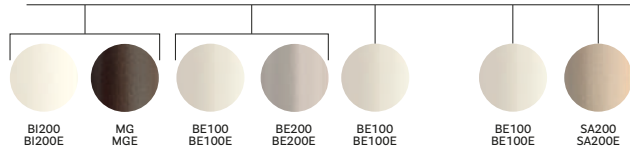

solid laminate top
ripiano in stratificato