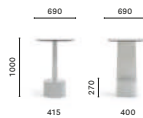

SIZES / DIMENSIONI

861

Polyethylene base and solid laminate top