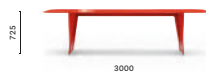

TFK300X110