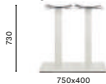

4467

Stainless steel
dining table base

COLUMN 2x 50x50
TOP MAX 1600x900

4467 H500

Stainless steel coffee
table base