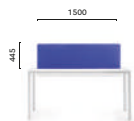

DSP

Sound absorbing
divider panel