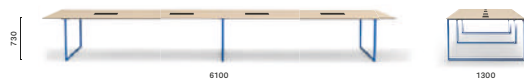

TOA3S_159X150