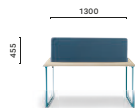

DSP/L130

Sound absorbing divider panel (1300x455)