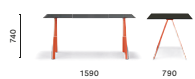

ARK7_159X79