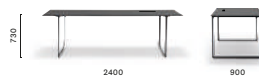

TOA240X90_CDX