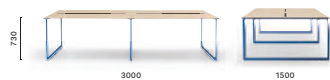

TOA3S_300X150