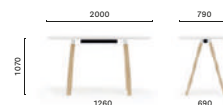

ARKW 107_200x79 CC