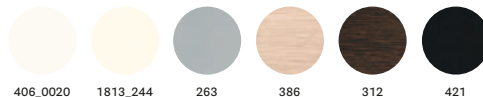

aluminium legs / gambe in alluminio

AS

any standard colour in powder coated finish
verniciato in tutti i colori standard