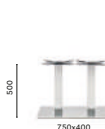

COLUMN 2x 80x80
TOP MAX 1600x900

4466

Stainless steel
poseur table base