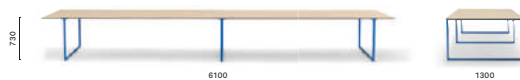

TOA2_610X130