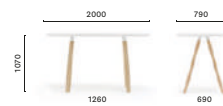

ARKW 107_200x79