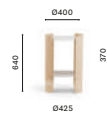

Copernico Milano Centrale

Milan, Italy

Project: Office

Architect: Studio DC 10

SIZES / DIMENSIONI

P10001

P10002

P10005

P10006

FINISHES / FINITURE

solid laminate top / ripiano in stratificato

CFP_BI

234

Fenix® Nero*

*Anti-fingerprint
Anti-impronta

marble top / ripiano in marmo

MBC
Bianco
Carrara

MVG
Verde
Guatemala

MED
Emperador
Dark

MGC
Grigio
Carnio

coated oak sides

fianchi in rovere verniciato

RS
Bleached oak
Rovere sbiancato

lacquered oak sides with visible grains

fianchi in rovere laccato a poro aperto

BI
White
Bianco

GC
Light grey
Grigio chiaro

AN
Black
Nero