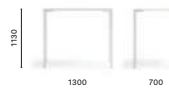

TG_H110 130x70