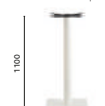

4424

Stainless steel poseur table base

COLUMN Ø 76
TOP MAX 700x700