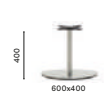

4903

Elliptical stainless steel
coffee table base

COLUMN Ø 60
TOP MAX 1200x800