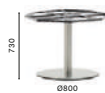

4437

Stainless steel poseur table base