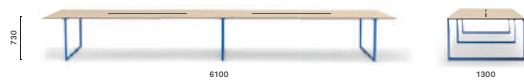

TOA2_610X130 CCO