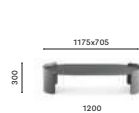

Copernico Milano Centrale

Milan, Italy

Project: Office

Architect: Studio DC 10

SIZES / DIMENSIONI

P10001

P10002

P10005

P10006

FINISHES / FINITURE

solid laminate top / ripiano in stratificato

CFP_BI

234

Fenix® Nero*

*Anti-fingerprint
Anti-impronta

marble top / ripiano in marmo

MBC
Bianco
Carrara

MVG
Verde
Guatemala

MED
Emperador
Dark

MGC
Grigio
Carnio

coated oak sides

fianchi in rovere verniciato

RS
Bleached oak
Rovere sbiancato

lacquered oak sides with visible grains

fianchi in rovere laccato a poro aperto

BI
White
Bianco

GC
Light grey
Grigio chiaro

AN
Black
Nero