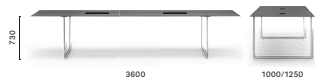

TOA360X100/125 SPEC