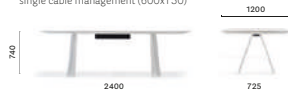

ARK 240x120 CCC