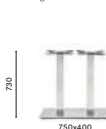

COLUMN 2x 80x80
TOP MAX 1600x900

4462 H500

Stainless steel coffee
table base