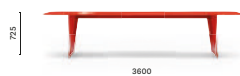

TFK360X120