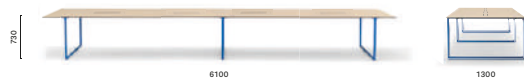

TOA2_610X130 SPEC