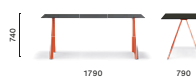

ARK7_179X79