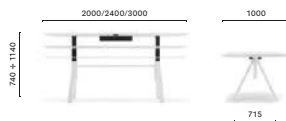

ARK REG BT 200/240/300x100