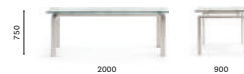

TS_200X90

FINISHES / FINITURE

laminated top / ripiano in laminato