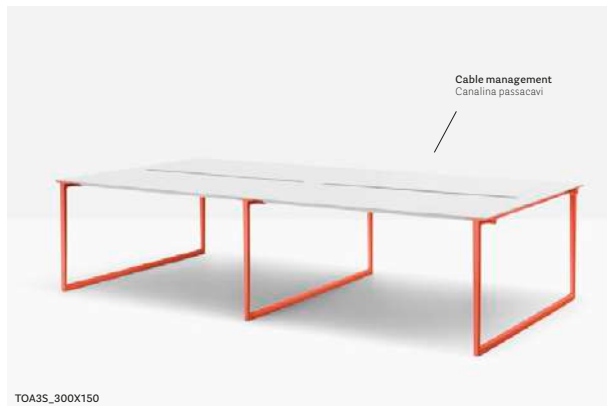

Table Tavolo

Powder coated version for
outdoor use
Versione verniciata per outdoor

TOA300X100

Workstation

Postazione operativa

#PedraliBacktoNature

Salone del Mobile.Milano 2023
Milan, Italy

Project: Exhibition stand