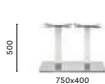

COLUMN 2x 50x50
TOP MAX 1600x900

4460/4461

Stainless steel
dining table base