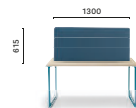

DSP/2_L130

Sound absorbing divider panel (1300x615)

FINISHES / FINITURE

solid laminate top / ripiano in stratificato