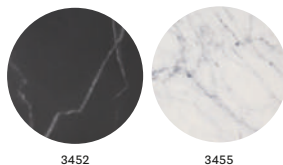

FENIX®

MATCHING CORE / ANIMA IN TINTA

EDGE / BORDO

FINISHES / FINITURE

SHAPES / FORME

RADIUS / RAGGIO

#PedraliPalaceofWonders

Stockholm Furniture & Light Fair, 2020
Stockholm, Sweden