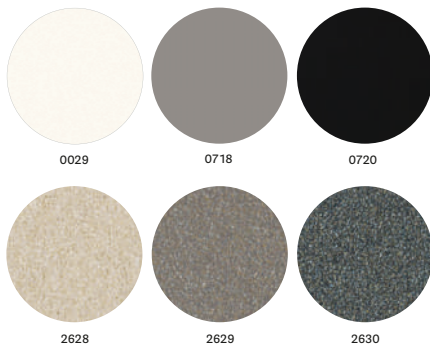

Fenix® laminate

Fenix® laminato

ABS EDGE / BORDO ABS

EDGE / BORDO

BA/20FN

BA/30FN

BA/50FN

SHAPES / FORME

FINISHES / FINITURE

ABS EDGE, SATINE BRASS / BORDO ABS, OTTONE SATINATO

EDGE / BORDO

BAO/20FN

BAO/30FN

BAO/50FN

SHAPES / FORME

FINISHES / FINITURE

0720