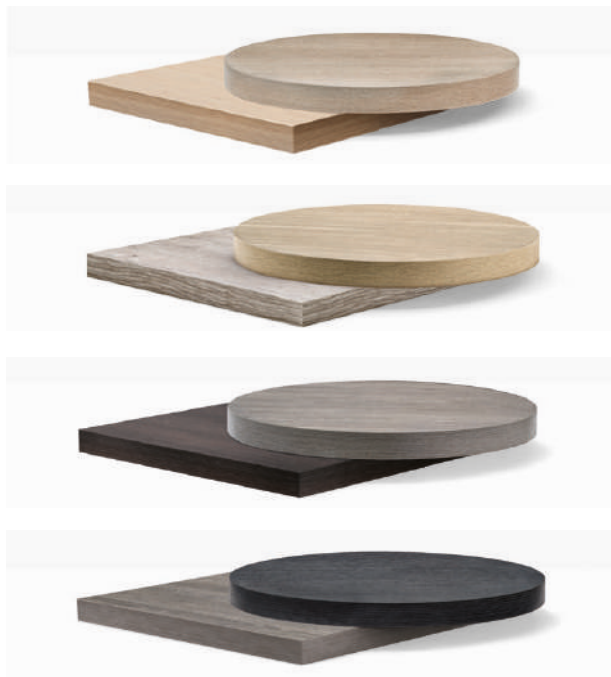

Kilometro Rosso

Bergamo, Italy

Project: Innovation district

Products: Fenix® laminate top,
Inox table, Dome side chair, Arki-Table,
Babila armchair and barstool,
Modus modular seating, Volt barstool,
Ara Lounge armchair, Ikon table

ABS edge
Bordo ABS

EDGE / BORDO

BA/20

BA/30

BA/50

SHAPES / FORME

FINISHES / FINITURE

Laminate top ripiano in laminato
 Table tavolo Inox
 Lounge armchair poltrona lounge Osaka Metal
 Lighting lampada L001