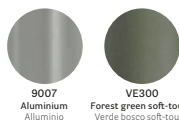

smooth matt finishes / finitura liscia opaca