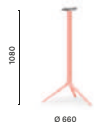

5474

Aluminium poseur table base, three legs

COLUMN Ø 55
TOP MAX 600x600, Ø 600