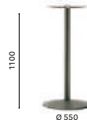

4554

Poseur table base,
cast-iron base

COLUMN Ø 76
TOP MAX 700x700, Ø 1000