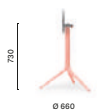

5470T

COLUMN Ø 55
TOP MAX 600x600, Ø 700