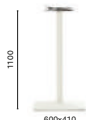

COLUMN 80x80
TOP MAX 1200x700

4560

Dining table base,
cast-iron base