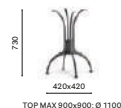

Table Tavolo

SIZES / DIMENSIONI

4950
Cast-iron dining
table base

4960
Cast-iron dining
table base

4990
Cast-iron dining
table base

FINISHES / FINITURE

 any standard colour in powder coated finish table base
basamento verniciato in tutti i colori standard