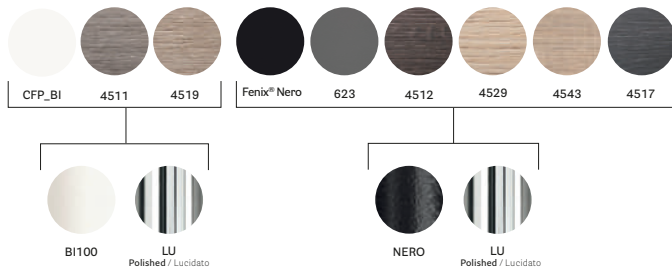

FINISHES / FINITURE

→ see page 236
vedi pagina 236

AWARDS / PREMI