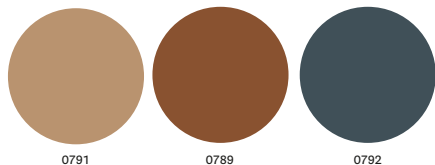

#PedraliBacktoNature

HostMilano 2023
Milan, Italy