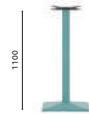

4644

Poseur table base,
cast-iron base

600x410
COLUMN 80x80
TOP MAX 1200x700

FINISHES / FINITURE

any standard colour in powder coated finish table base
basamento verniciato in tutti i colori standard

→ see page 236
vedi pagina 236

oak column
colonna in rovere