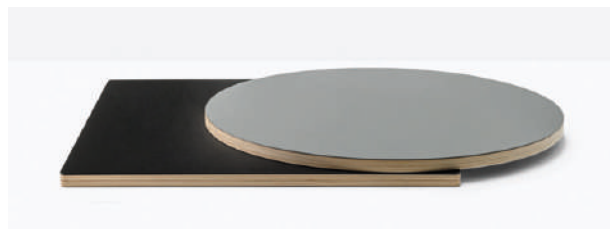

Linoleum

EN — The linoleum shelves are strong and durable. Shelves with plywood core are available in different shapes and sizes. Flat edge border, thickness 20 mm.

IT — I ripiani in linoleum sono resistenti e durevoli. Ripiani con anima in multistrato disponibili in diverse forme e misure. Bordo piatto, spessore 20 mm.