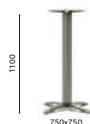

4364
Poseur table base,
cast-iron base

COLUMN 80x80
TOP MAX 900x900, Ø1300