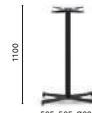

5434
Poseur table base,
die-cast aluminium base

585x585; Ø820
COLUMN Ø 50
TOP MAX 700x700; Ø 800