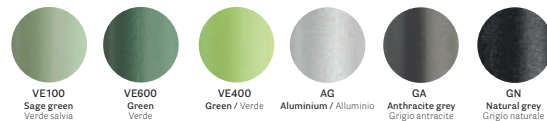

INDOOR FINISHES / FINITURE PER INTERNO

smooth matt finishes / finitura liscia opaca

OUTDOOR FINISHES / FINITURE PER ESTERNO