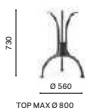

Table Tavolo

SIZES / DIMENSIONI

4950
Cast-iron dining
table base

4960
Cast-iron dining
table base

4990
Cast-iron dining
table base

FINISHES / FINITURE

 any standard colour in powder coated finish table base
basamento verniciato in tutti i colori standard