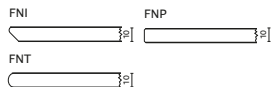

FINISHES / FINITURE