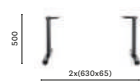

2x(630x65)

COLUMN 2x Ø 50
TOP MAX 1400x900

4759

Dining table base,
cast-iron base