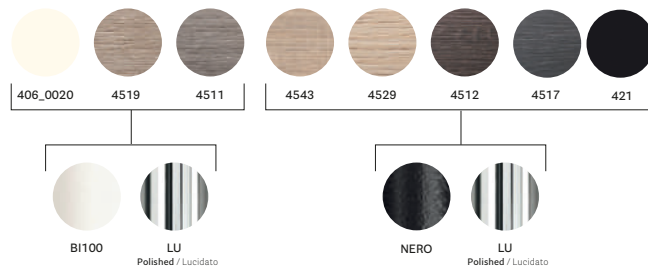

FINISHES / FINITURE

→ see page 236
vedi pagina 236

AWARDS / PREMI