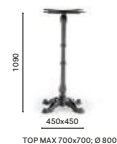

4103
Cast-iron poseur table base