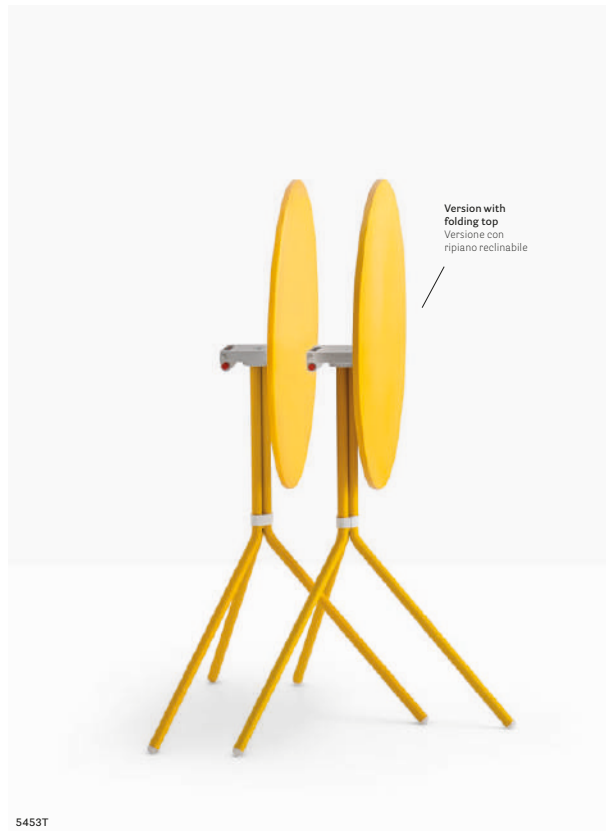

Steel top
Ripiano in lamiera

5453T