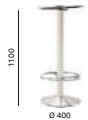

4154R

COLUMN Ø 76
TOP MAX Ø 700