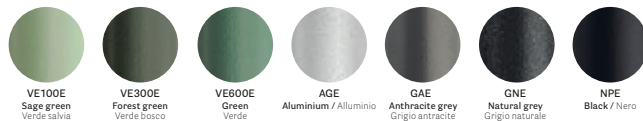

smooth matt finishes / finitura liscia opaca