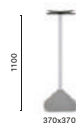

370x370
COLUMN Ø 50
TOP MAX 700x700, Ø 800

FINISHES / FINITURE

powder coated column
colonna verniciata

→ see page 236
vedi pagina 236

tops
ripiani

→ see from page 240
vedi da pagina 240

concrete base / base in cemento