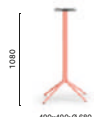

5476

Aluminium poseur table base, four legs

COLUMN Ø 60
TOP MAX 700x700, Ø 800