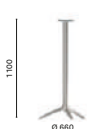

COLUMN Ø 60
TOP MAX 600x600; Ø 800

4790T

Aluminium table base with folding mechanism