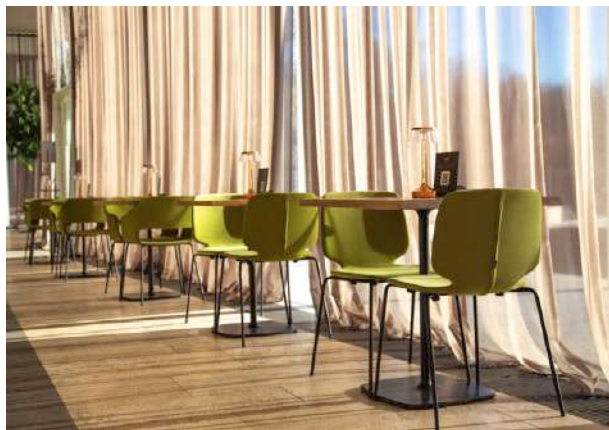

SBS Company Canteen

Turin, Italy

Project: Company canteen

Architect: Studio Primatesta

Interior Designer: Studio Cristina Quirico

Products: Stylus table, Babila side chair

SIZES / DIMENSIONI

5402

Dining table base,
cast-iron base

COLUMN Ø 40
TOP MAX 600x600; Ø 700

5402 H500

Coffee table base,
cast-iron base

COLUMN Ø 40
TOP MAX 600x600; Ø 700

5400

Dining table base,
cast-iron base

COLUMN Ø 40
TOP MAX 800x800; Ø 1000

5403

Coffee table base,
cast-iron base

COLUMN Ø 40
TOP MAX 800x800; Ø 1000

5404

Poseur table base,
cast-iron base

COLUMN Ø 40
TOP MAX 600x600; Ø 800

5410

Dining table base,
cast-iron base

COLUMN Ø 50
TOP MAX 1000x1000; Ø 1300

5413

Coffee table base,
cast-iron base

COLUMN Ø 50
TOP MAX 1000x1000; Ø 1300

FINISHES / FINITURE

tops

ripiani

→ see page 236

vedi pagina 236

→ see from page 240

vedi da pagina 240