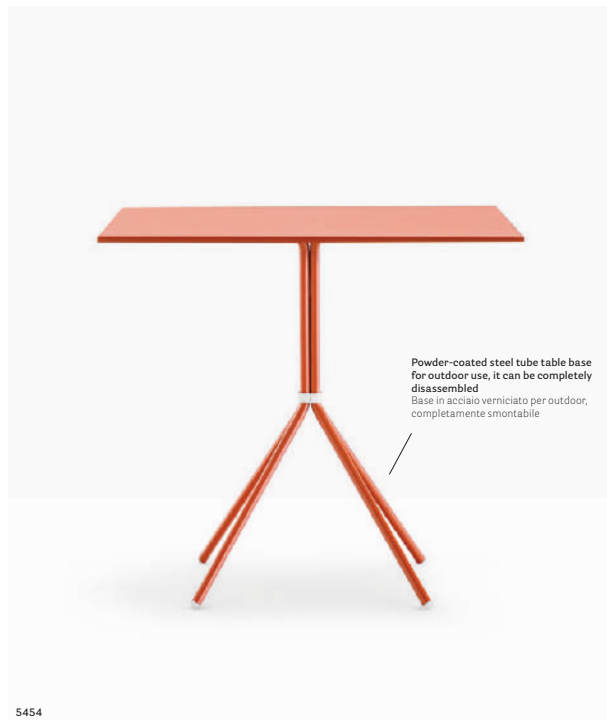

Table Tavolo