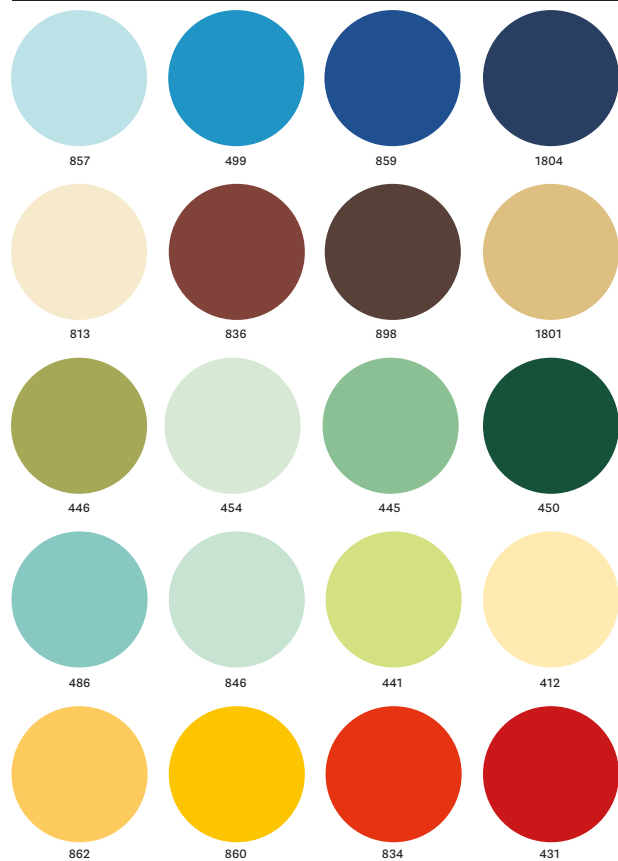

STANDARD LAMINATE COLOURS / COLORI LAMINATO STANDARD

Oak veneered top ripiano in rovere impiallacciato
 Table tavolo Inox
 Chair sedia Glam
 Lighting lampada L001

Oak veneered Rovere impiallacciato

EN — Oak veneered tops, chipboard or MDF core.