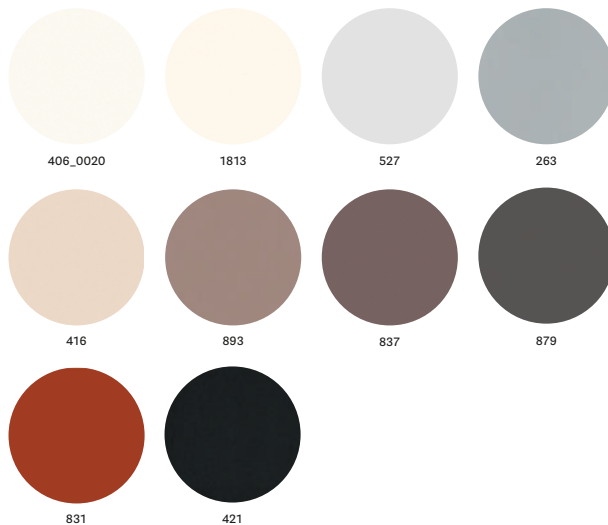

STANDARD LAMINATE COLOURS / COLORI LAMINATO STANDARD