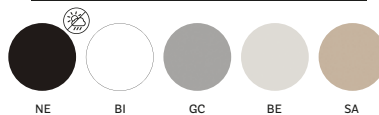

polypropylene and polyethylene / polipropilene e polietilene

tops / ripiani

→ see from page 240
vedi da pagina 240

solid laminate top / ripiano in stratificato