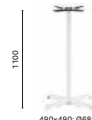

490x490; Ø680
COLUMN Ø 50
TOP MAX 700x700; Ø 700

5430
Dining table base,
die-cast aluminium base