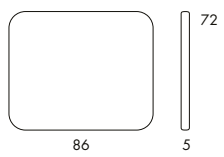

S832

Overall height	72
Overall width	26-∞
Overall depth	93

S833

Overall height	72
Overall width	26-∞
Overall depth	156

S836

Overall height	79
Overall width	26-∞
Overall depth	92

S837

Overall height	72
Overall width	26-∞
Overall depth	156

S844

Seat height	40
Overall height	117
Seat width	26-∞
Overall width	26-∞
Seat depth	59
Overall depth	150

S842

Seat height	40
Overall height	117
Overall width	26-∞
Overall depth	93

S843

Seat height	40
Overall height	117
Overall width	26-∞
Overall depth	156

Gray color = Wood sections

BOB JOB

D832S
S832S
 Overall height 72
 Overall width 5
 Overall depth 86

D833D
S833D
 Overall height 72
 Overall width 5
 Overall depth 144

D834S
S834S
 Overall height 82
 Overall width 5
 Overall depth 115