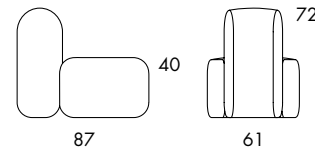

S810
 Seat height 40
 Overall height 40
 Seat width 28
 Overall width 28-∞
 Seat depth 57
 Overall depth 57

S811
 Seat height 40
 Overall height 40
 Seat width 57
 Overall width 57
 Seat depth 57
 Overall depth 57

S801 11.0 kg | 1 m³/12 pcs

S801
 Seat height 40
 Overall height 72
 Seat width 26-∞
 Overall width 26-∞
 Seat depth 59
 Overall depth 87
 Cbm 1/6 pcs

S802 15.3 kg | 1,1 m³/3 pcs

S802
 Seat height 40
 Overall height 72
 Seat width 26-∞
 Overall width 26-∞
 Seat depth 59x2
 Overall depth 145
 Cbm 1,1/3 pcs

S804 11.3 kg | 1 m³/4 pcs

S804
 Seat height 40
 Overall height 72
 Seat width 27-∞
 Overall width 38-∞
 Seat depth 58
 Overall depth 86
 Cbm 1/16pmc

S808 17.9 kg

S808
 Seat height 40
 Overall height 72
 Seat width 61
 Overall width 61-∞
 Seat depth 58
 Overall depth 88

BOB

BOB Hide

S809 21.6 kg

S809
 Seat height 40
 Overall height 72
 Seat width 61
 Overall width 61-∞
 Seat depth 58
 Overall depth 145

S805 / S806 28.1 kg | 1 m³/2 pcs

S805 / S806
 Seat height 40
 Overall height 72
 Seat width 26-∞
 Overall width 56-∞
 Seat depth 58
 Overall depth 87
 Cbm 1/2pmc