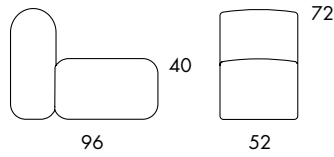

S881

S871
Seat height 40
Overall height 72
Seat width 52-∞
Seat depth 68
Overall depth 96