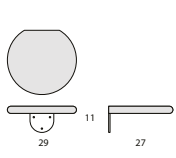

S832

Overall height	72
Overall width	26-∞
Overall depth	93

S833

Overall height	72
Overall width	26-∞
Overall depth	156

S836

Overall height	79
Overall width	26-∞
Overall depth	92

S837

Overall height	72
Overall width	26-∞
Overall depth	156

S844

Seat height	40
Overall height	117
Seat width	26-∞
Overall width	26-∞
Seat depth	59
Overall depth	150

S842

Seat height	40
Overall height	117
Overall width	26-∞
Overall depth	93

S843

Seat height	40
Overall height	117
Overall width	26-∞
Overall depth	156

Gray color = Wood sections

BOB JOB

D832S
S832S
 Overall height 72
 Overall width 5
 Overall depth 86

D833D
S833D
 Overall height 72
 Overall width 5
 Overall depth 144

D834S
S834S
 Overall height 82
 Overall width 5
 Overall depth 115

D835D
S835D
 Overall height 82
 Overall width 5
 Overall depth 200

D836S
S836S
 Overall height 117
 Overall width 5
 Overall depth 115

D837D
S837D
 Overall height 117
 Overall width 5
 Overall depth 200