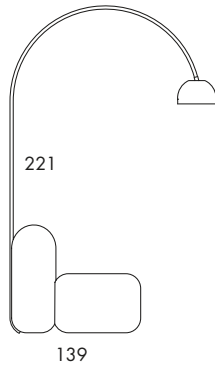

BOB

BOB Hide

S809 21.6 kg

S809
 Seat height 40
 Overall height 72
 Seat width 61
 Overall width 61-∞
 Seat depth 58
 Overall depth 145

S805 / S806 28.1 kg | 1 m³/2 pcs

S805 / S806
 Seat height 40
 Overall height 72
 Seat width 26-∞
 Overall width 56-∞
 Seat depth 58
 Overall depth 87
 Cbm 1/2pmc

D838

Height 117
Width 87
Thickness 5

D838

Height 117
Width 87
Thickness 5

D839

Height 117
Width 240
Thickness 5

D839

Height 117
Width 240
Thickness 5

S861

Seat height 40
Overall height 117
Seat width 26-∞
Seat depth 59
Overall depth 87

S861

Seat height 40
Overall height 117
Seat width 26-∞
Seat depth 59
Overall depth 87

BOB Modul Inte Inkluderad

D840

B840

Overall height 199
Overall depth 88

BOB Modul Inte Inkluderad

D841

B841

Overall height 221
Overall depth 139

BOB Modul Inte Inkluderad

D842

B842