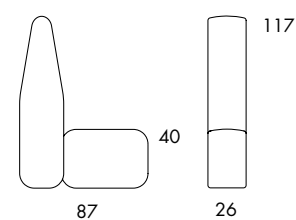

S861

Seat height 40
Overall height 117
Seat width 26-∞
Seat depth 59
Overall depth 87

S861