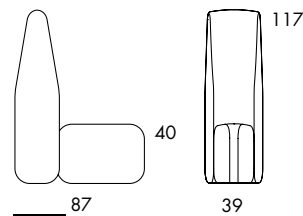

S804 11.3 kg | 1 m³/4 pcs

S804
 Seat height 40
 Overall height 72
 Seat width 27-∞
 Overall width 38-∞
 Seat depth 58
 Overall depth 86
 Cbm 1/16pmc

S808 17.9 kg

S808
 Seat height 40
 Overall height 72
 Seat width 61
 Overall width 61-∞
 Seat depth 58
 Overall depth 88

BOB

BOB Hide

S809 21.6 kg

S809
 Seat height 40
 Overall height 72
 Seat width 61
 Overall width 61-∞
 Seat depth 58
 Overall depth 145

S805 / S806 28.1 kg | 1 m³/2 pcs

S805 / S806
 Seat height 40
 Overall height 72
 Seat width 26-∞
 Overall width 56-∞
 Seat depth 58
 Overall depth 87
 Cbm 1/2pmc

S806 28.1 kg | 1 m³/2 pcs

S861

S861
 Seat height 40
 Overall height 117
 Seat width 26-∞
 Overall width 26-∞
 Seat depth 59
 Overall depth 87

S862

S862
 Seat height 40
 Overall height 117
 Seat width 26-∞
 Overall width 26-∞
 Seat depth 59
 Overall depth 145

S864

S864
 Seat height 40
 Overall height 117
 Seat width 27-∞
 Overall width 39-∞
 Seat depth 59
 Overall depth 87

S868

S868
 Seat height 40
 Overall height 117
 Seat width 61-∞
 Overall width 61-∞
 Seat depth 59
 Overall depth 87