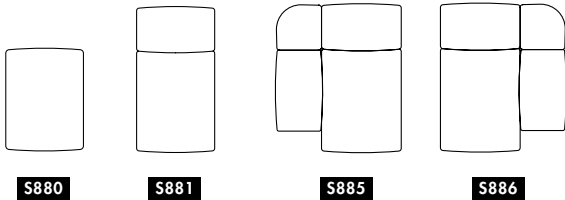

Gray color = Wood sections

BOB JOB

D832S
S832S
 Overall height 72
 Overall width 5
 Overall depth 86

D833D
S833D
 Overall height 72
 Overall width 5
 Overall depth 144

D834S
S834S
 Overall height 82
 Overall width 5
 Overall depth 115

D835D
S835D
 Overall height 82
 Overall width 5
 Overall depth 200

D836S
S836S
 Overall height 117
 Overall width 5
 Overall depth 115

D837D
S837D
 Overall height 117
 Overall width 5
 Overall depth 200

D850
D850
 Overall width 29
 Overall depth 27

D851
D851
 Overall width 37
 Overall depth 34

D852
D852
 Overall width 36
 Overall depth 38

D860
D860
 Diameter 8Ø

BOB Home

BOB Home Wide

MODULAR SOFA | BENCH | EASY CHAIR | FOOTSTOOL. Frame of wood. Moulded polyurethane foam with fabric or leather cover. Seat height 40cm. Plastic feet. Built-in connection fitting. BOB Home has +9cm deeper and softer seat than BOB and intended to be built as armchairs, sofas and benches in different sizes.