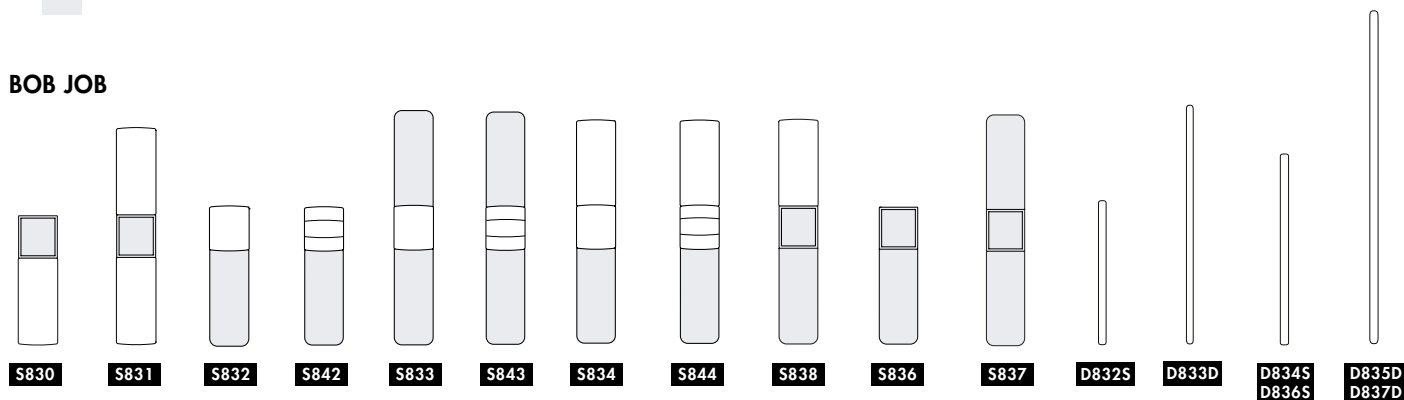

S844

Seat height	40
Overall height	117
Seat width	26-∞
Overall width	26-∞
Seat depth	59
Overall depth	150

S842

Seat height	40
Overall height	117
Overall width	26-∞
Overall depth	93

S843

Seat height	40
Overall height	117
Overall width	26-∞
Overall depth	156

Gray color = Wood sections

BOB JOB

D832S
S832S
 Overall height 72
 Overall width 5
 Overall depth 86

D833D
S833D
 Overall height 72
 Overall width 5
 Overall depth 144

D834S
S834S
 Overall height 82
 Overall width 5
 Overall depth 115