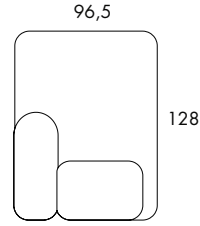

BOB

BOB Hide

S809 21.6 kg

S809
 Seat height 40
 Overall height 72
 Seat width 61
 Overall width 61-∞
 Seat depth 58
 Overall depth 145

S805 / S806 28.1 kg | 1 m³/2 pcs

S805 / S806
 Seat height 40
 Overall height 72
 Seat width 26-∞
 Overall width 56-∞
 Seat depth 58
 Overall depth 87
 Cbm 1/2pmc

S876

BOB Corner

BOB Split

S813

S814

S815

S813
Seat height 40
Overall height 72
Seat width 87
Overall width 87
Seat depth 87
Overall depth 87

S814 | S815
Seat height 40
Overall height 72
Seat width 62
Overall width 90
Seat depth 62
Overall depth 90

BOB Module Not Included

D870

D870-BENCH

Overall height	128
Overall width	78
Overall depth	5

BOB Module Not Included

D871

D871-SMALL

Overall height	128
Overall width	76
Overall depth	5

BOB Module Not Included

D873

D872-LARGE

Overall height	128
Overall width	96,5
Overall depth	5

BOB PLEXI, DIVIDER FOR BOB AND BOB JOB. BOB Plexi is available in three different widths to fit all available BOB modules. The height is 128cm. The Plexiglass dividers are easy to mount or remove on new or existing BOB sofas without the need for tools. We recommend no closer than three 26cm seats (3x26=78cm) between each divider to provide for a safe and relaxing seating experience.