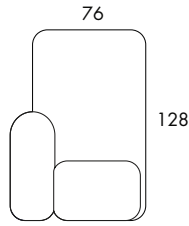

BOB

BOB Hide

S809 21.6 kg

S809
 Seat height 40
 Overall height 72
 Seat width 61
 Overall width 61-∞
 Seat depth 58
 Overall depth 145

S805 / S806 28.1 kg | 1 m³/2 pcs

S805 / S806
 Seat height 40
 Overall height 72
 Seat width 26-∞
 Overall width 56-∞
 Seat depth 58
 Overall depth 87
 Cbm 1/2pmc

D838

Height 117
Width 87
Thickness 5

D838

Height 117
Width 87
Thickness 5

D839

Height 117
Width 240
Thickness 5

D839

Height 117
Width 240
Thickness 5

ACCESSORIES | CUT, BOB TABLE & ARMREST

Ø28
D400

D400
Overall height 60
Table top Ø 28

D401

D401
Overall height 60
Table top 38x26

D812

D812
Armrest height 23
Armrest length 44
Thicknes 10

ADD-ON TABLE AND ARMREST FOR BOB, BOB JOB AND BOB HOME. Tables in Lacquered Aluminium with fine textured finish. BOB Writing table is Rotatable. BOB Armrest in fabric or leather. All are Add-on.

BOB Module Not Included

D870

D870-BENCH

Overall height	128
Overall width	78
Overall depth	5

BOB Module Not Included

D871

D871-SMALL

Overall height	128
Overall width	76
Overall depth	5