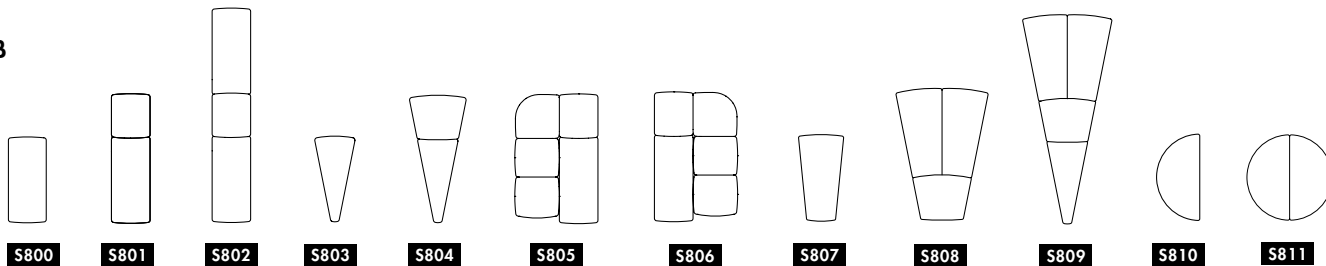

MODULAR SOFA | BENCH | EASY CHAIR | FOOTSTOOL | WORKSTATION. Frame of wood. Moulded polyurethane foam with fabric or leather cover. Seat height 40cm. Plastic feet. Built-in connection fitting. On this page you will find Bob and Bob Hide, more modules can be found on further pages. BOB & BOB Job Contains many modules and all can be combined with each other. If a fabric/color option is used for fewer than 4 modules for a multicolored BOB the option is regarded as one fabric type higher. For different fabrics in seat and back the higher fabric price applies.

Planners for BOB on our website: BOB Planner includes everything except BOB Job and BOB Home. Link to **BOB Planner HERE**. If you want to build other variants, use our **CAD files HERE**. More info on the following pages. Plinth in black lacquered wood +6cm gives seat height 46cm.

BOB

BOB Hide

S800 5.0 kg | 1 m³/12 pcs

S803 3.75 kg | 1 m³/16 pcs

S807 5.5 kg

S810 4.0 kg

S811 8.0 kg

S800
 Seat height 40
 Overall height 40
 Seat width 26-∞
 Overall width 26-∞
 Seat depth 59
 Overall depth 59
 Cbm 1/12pmc

S803
 Seat height 40
 Overall height 40
 Seat width 27-∞
 Overall width 27-∞
 Seat depth 58
 Overall depth 58
 Cbm 1/16pmc

S807
 Seat height 40
 Overall height 40
 Seat width 31
 Overall width 31-∞
 Seat depth 58
 Overall depth 58