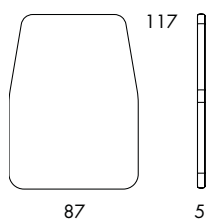

D838

Height 117
Width 87
Thickness 5

D838

Height 117
Width 87
Thickness 5