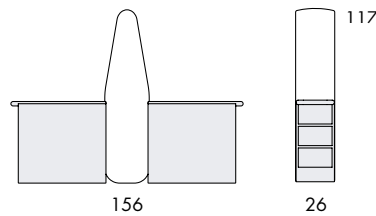

S843

Seat height	40
Overall height	117
Overall width	26-∞
Overall depth	156