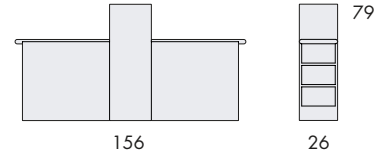

S837

Overall height	72
Overall width	26-∞
Overall depth	156