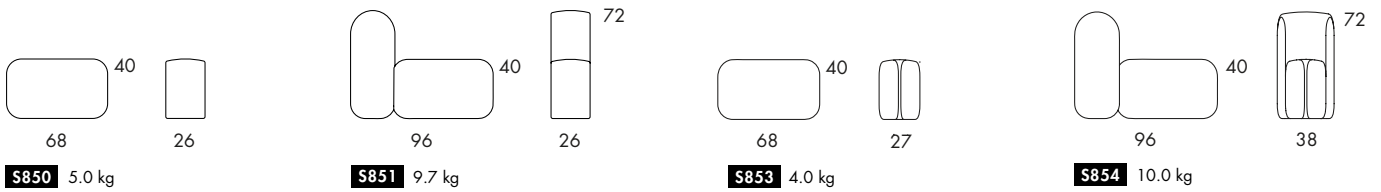

S850 5.0 kg

Seat height	40
Overall height	40
Seat width	26-∞
Overall width	26-∞
Seat depth	68
Overall depth	68

S851 9.7 kg

Seat height	40
Overall height	72
Seat width	26-∞
Overall width	26-∞
Seat depth	68
Overall depth	96

S853 4.0 kg

Seat height	40
Overall height	40
Seat width	27-∞
Overall width	27-∞
Seat depth	68
Overall depth	68

S854 10.0 kg

Seat height	40
Overall height	72
Seat width	27-∞
Overall width	38-∞
Seat depth	68
Overall depth	96