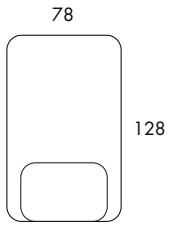

BOB Module Not Included

D870

D870-BENCH

Overall height	128
Overall width	78
Overall depth	5