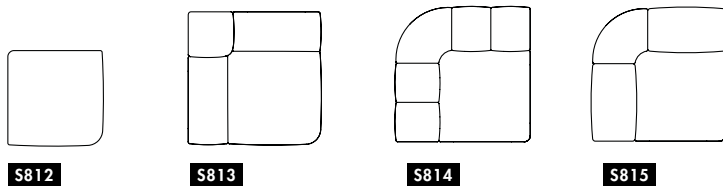

S804 11.3 kg | 1 m³/4 pcs

S804
 Seat height 40
 Overall height 72
 Seat width 27-∞
 Overall width 38-∞
 Seat depth 58
 Overall depth 86
 Cbm 1/16pmc

S808 17.9 kg

S808
 Seat height 40
 Overall height 72
 Seat width 61
 Overall width 61-∞
 Seat depth 58
 Overall depth 88

S869

S869
 Seat height 40
 Overall height 117
 Seat width 61-∞
 Overall width 61-∞
 Seat depth 59
 Overall depth 145

BOB Wide

S870

S870
 Seat height 40
 Overall height 40
 Seat width 52-∞
 Seat depth 59
 Overall depth 59

S871

S871
 Seat height 40
 Overall height 72
 Seat width 52-∞
 Seat depth 59
 Overall depth 87

S872

S872
 Seat height 40
 Overall height 72
 Seat width 52-∞
 Seat depth 59
 Overall depth 145

S875

S875|S876
 Seat height 40
 Overall height 40
 Seat width 52-∞
 Overall width 82-∞
 Seat depth 59
 Overall depth 87

S876

BOB Corner

BOB Split

S813

S814

S815

S813
Seat height 40
Overall height 72
Seat width 87
Overall width 87
Seat depth 87
Overall depth 87

S814 | S815
Seat height 40
Overall height 72
Seat width 62
Overall width 90
Seat depth 62
Overall depth 90