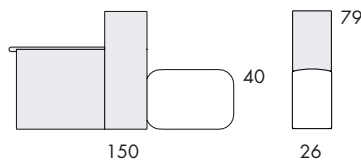

Planners for BOB on our website: BOB Job Planner includes all modules with seat and/or back shelf, including screen walls, accessories and a larger selection of other BOB modules. Link to BOB JOB Planner [HERE](#). If you want to build other variants, use our **CAD files** [HERE](#). More info on the following pages. Plinth in black lacquered wood +6cm gives seat height 46cm.

Grå färg = Träsektioner

BOB JOB

S830

Seat height	40
Overall height	79
Seat width	26-∞
Overall width	26-∞
Seat depth	59
Overall depth	86

S831

Seat height	40
Overall height	79
Seat width	26-∞
Overall width	26-∞
Seat depth	2x59
Overall depth	150

S838

Seat height	40
Overall height	79
Seat width	26-∞
Overall width	26-∞
Seat depth	59
Overall depth	150

S834

Seat height	40
Overall height	72
Seat width	26-∞
Overall width	26-∞
Seat depth	59
Overall depth	150