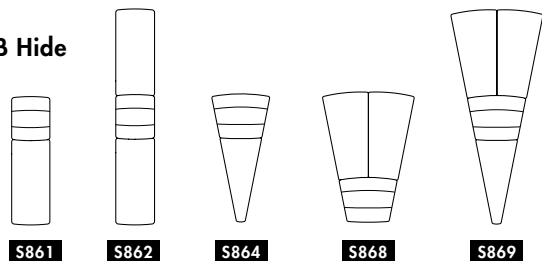

S801 11.0 kg | 1 m³/12 pcs

S801
 Seat height 40
 Overall height 72
 Seat width 26-∞
 Overall width 26-∞
 Seat depth 59
 Overall depth 87
 Cbm 1/6 pcs

S802 15.3 kg | 1,1 m³/3 pcs

S802
 Seat height 40
 Overall height 72
 Seat width 26-∞
 Overall width 26-∞
 Seat depth 59x2
 Overall depth 145
 Cbm 1,1/3 pcs

S804 11.3 kg | 1 m³/4 pcs

S804
 Seat height 40
 Overall height 72
 Seat width 27-∞
 Overall width 38-∞
 Seat depth 58
 Overall depth 86
 Cbm 1/16pmc

S808 17.9 kg

S808
 Seat height 40
 Overall height 72
 Seat width 61
 Overall width 61-∞
 Seat depth 58
 Overall depth 88

BOB

BOB Hide

S809 21.6 kg

S809
 Seat height 40
 Overall height 72
 Seat width 61
 Overall width 61-∞
 Seat depth 58
 Overall depth 145

S805 / S806 28.1 kg | 1 m³/2 pcs

S805 / S806
 Seat height 40
 Overall height 72
 Seat width 26-∞
 Overall width 56-∞
 Seat depth 58
 Overall depth 87
 Cbm 1/2pmc

S806 28.1 kg | 1 m³/2 pcs

S861

S861
 Seat height 40
 Overall height 117
 Seat width 26-∞
 Overall width 26-∞
 Seat depth 59
 Overall depth 87

S862

S862
 Seat height 40
 Overall height 117
 Seat width 26-∞
 Overall width 26-∞
 Seat depth 59
 Overall depth 145