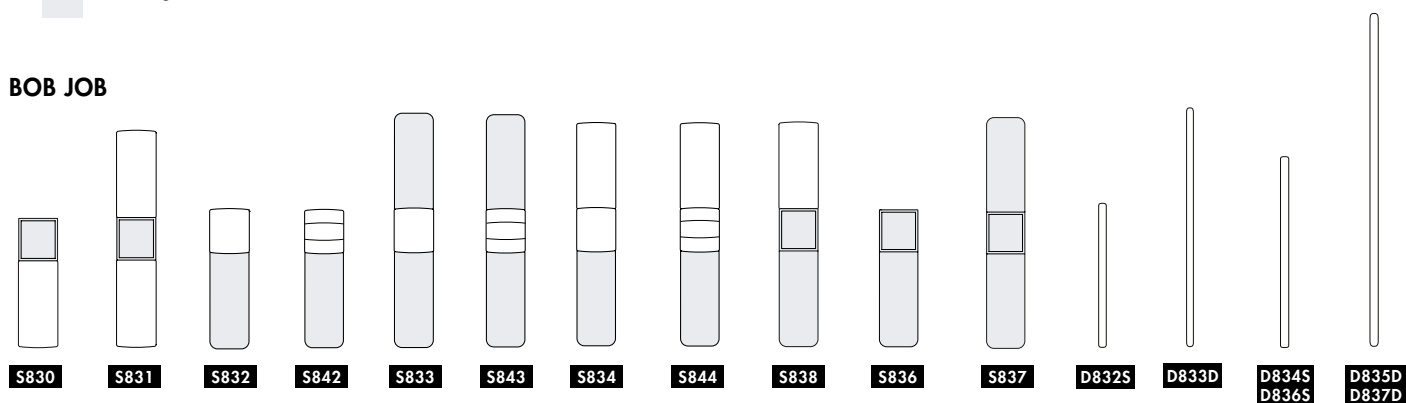

Grå färg = Träsektioner

BOB JOB