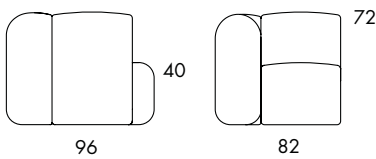

S851 9.7 kg

Seat height	40
Overall height	72
Seat width	26-∞
Overall width	26-∞
Seat depth	68
Overall depth	96

S853 4.0 kg

Seat height	40
Overall height	40
Seat width	27-∞
Overall width	27-∞
Seat depth	68
Overall depth	68

S854 10.0 kg

Seat height	40
Overall height	72
Seat width	27-∞
Overall width	38-∞
Seat depth	68
Overall depth	96

S855|S856

Seat height	40
Overall height	72
Seat width	26-∞
Overall width	56-∞
Seat depth	68
Overall depth	96

S857|S858

Overall height	72
Seat width	26-∞
Overall width	39-∞
Seat depth	68
Overall depth	96

S880

S870
 Seat height 40
 Overall height 40
 Seat width 52-∞
 Seat depth 68
 Overall depth 68

S881

S871
 Seat height 40
 Overall height 72
 Seat width 52-∞
 Seat depth 68
 Overall depth 96