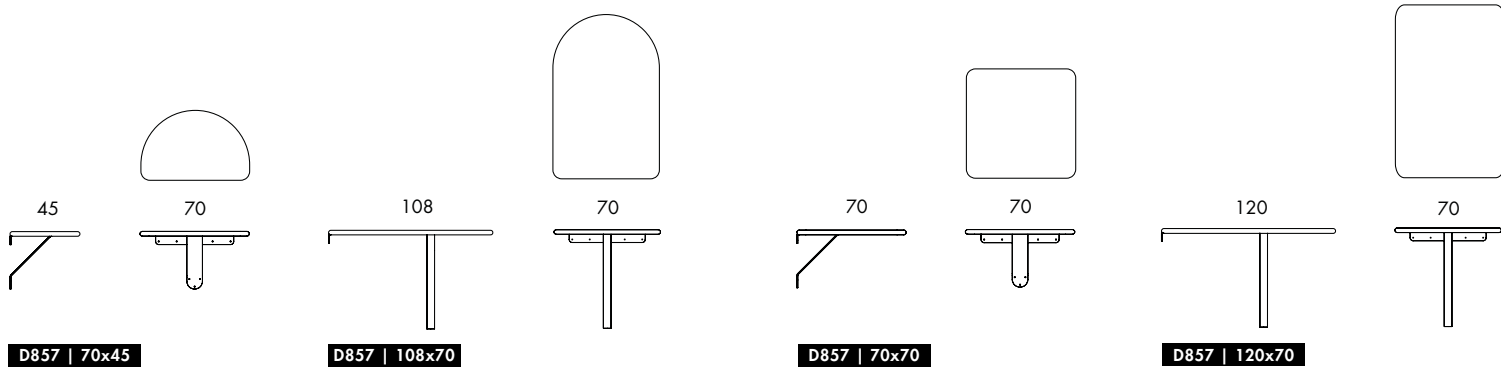

Height 117
Width 87
Thickness 5

Height 117
Width 87
Thickness 5

Height 117
Width 240
Thickness 5

Height 117
Width 240
Thickness 5

Seat height 40
Overall height 117
Seat width 26-∞
Seat depth 59
Overall depth 87