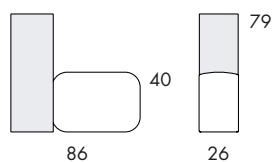

S876

BOB Corner

BOB Split

S813

S814

S815

S813
Seat height 40
Overall height 72
Seat width 87
Overall width 87
Seat depth 87
Overall depth 87

S814 | S815
Seat height 40
Overall height 72
Seat width 62
Overall width 90
Seat depth 62
Overall depth 90

S812

S812
Seat height 40
Overall height 40
Seat width 62
Overall width 62
Seat depth 62
Overall depth 62

S816

S816
Seat height 40
Overall height 72
Seat width 52
Overall width 71
Seat depth 59
Overall depth 151

Planners for BOB on our website: BOB Job Planner includes all modules with seat and/or back shelf, including screen walls, accessories and a larger selection of other BOB modules. Link to BOB JOB Planner [HERE](#). If you want to build other variants, use our **CAD files** [HERE](#). More info on the following pages. Plinth in black lacquered wood +6cm gives seat height 46cm.

Grå färg = Träsektioner

BOB JOB

S830

Seat height	40
Overall height	79
Seat width	26-∞
Overall width	26-∞
Seat depth	59
Overall depth	86

S831

Seat height	40
Overall height	79
Seat width	26-∞
Overall width	26-∞
Seat depth	2x59
Overall depth	150