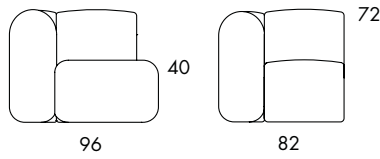

S886

S885|S886
Seat height 40
Overall height 40
Seat width 52-∞
Overall width 82-∞
Seat depth 68
Overall depth 96