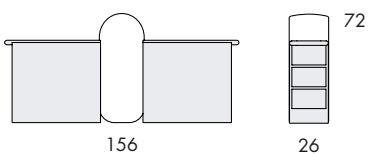

S833

Overall height	72
Overall width	26-∞
Overall depth	156