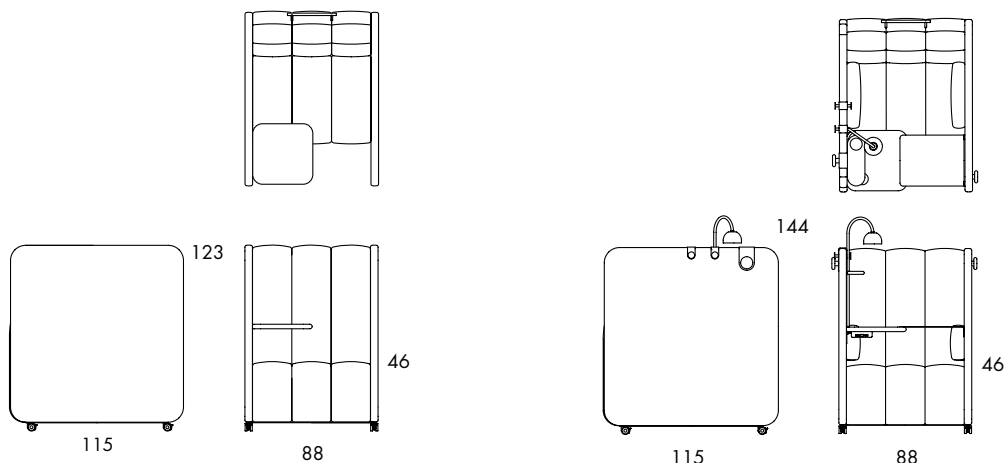

BOB Module Not Included

D870

D870-BENCH

Overall height	128
Overall width	78
Overall depth	5

BOB Module Not Included

D871

D871-SMALL

Overall height	128
Overall width	76
Overall depth	5

BOB Module Not Included

D873

D872-LARGE

Overall height	128
Overall width	96,5
Overall depth	5

BOB PLEXI, DIVIDER FOR BOB AND BOB JOB. BOB Plexi is available in three different widths to fit all available BOB modules. The height is 128cm. The Plexiglass dividers are easy to mount or remove on new or existing BOB sofas without the need for tools. We recommend no closer than three 26cm seats (3x26=78cm) between each divider to provide for a safe and relaxing seating experience.