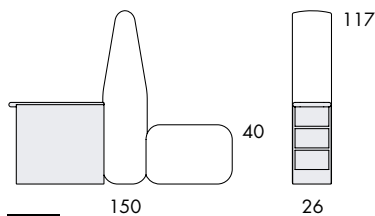

S844

Seat height	40
Overall height	117
Seat width	26-∞
Overall width	26-∞
Seat depth	59
Overall depth	150