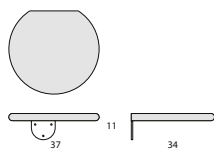

D851
D851
Overall width 37
Overall depth 34