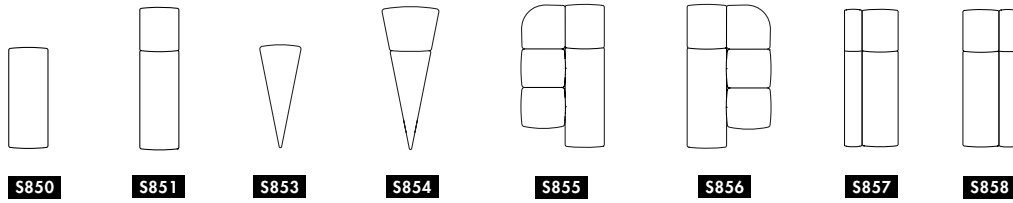

S850 5.0 kg

Seat height	40
Overall height	40
Seat width	26-∞
Overall width	26-∞
Seat depth	68
Overall depth	68

S851 9.7 kg

Seat height	40
Overall height	72
Seat width	26-∞
Overall width	26-∞
Seat depth	68
Overall depth	96

S853 4.0 kg

Seat height	40
Overall height	40
Seat width	27-∞
Overall width	27-∞
Seat depth	68
Overall depth	68

S854 10.0 kg

Seat height	40
Overall height	72
Seat width	27-∞
Overall width	38-∞
Seat depth	68
Overall depth	96