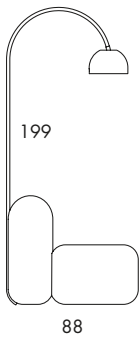

BOB

BOB Hide

S809 21.6 kg

S809
 Seat height 40
 Overall height 72
 Seat width 61
 Overall width 61-∞
 Seat depth 58
 Overall depth 145

S805 / S806 28.1 kg | 1 m³/2 pcs

S805 / S806
 Seat height 40
 Overall height 72
 Seat width 26-∞
 Overall width 56-∞
 Seat depth 58
 Overall depth 87
 Cbm 1/2pmc

S857|S858

Overall height	72
Seat width	26-∞
Overall width	39-∞
Seat depth	68
Overall depth	96

S880

S870
 Seat height 40
 Overall height 40
 Seat width 52-∞
 Seat depth 68
 Overall depth 68

S881

S871
 Seat height 40
 Overall height 72
 Seat width 52-∞
 Seat depth 68
 Overall depth 96

D838

Height 117
Width 87
Thickness 5

D838

Height 117
Width 87
Thickness 5

D839

Height 117
Width 240
Thickness 5

D839

Height 117
Width 240
Thickness 5

S861

Seat height 40
Overall height 117
Seat width 26-∞
Seat depth 59
Overall depth 87

S861

Seat height 40
Overall height 117
Seat width 26-∞
Seat depth 59
Overall depth 87

BOB Modul Inte Inkluderad

D840

B840