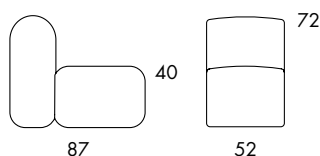

S806 28.1 kg | 1 m³/2 pcs

S861

S861
 Seat height 40
 Overall height 117
 Seat width 26-∞
 Overall width 26-∞
 Seat depth 59
 Overall depth 87

S862

S862
 Seat height 40
 Overall height 117
 Seat width 26-∞
 Overall width 26-∞
 Seat depth 59
 Overall depth 145

S864

S864
 Seat height 40
 Overall height 117
 Seat width 27-∞
 Overall width 39-∞
 Seat depth 59
 Overall depth 87

S868

S868
 Seat height 40
 Overall height 117
 Seat width 61-∞
 Overall width 61-∞
 Seat depth 59
 Overall depth 87

S869

S869
 Seat height 40
 Overall height 117
 Seat width 61-∞
 Overall width 61-∞
 Seat depth 59
 Overall depth 145

BOB Wide

S870

S870
 Seat height 40
 Overall height 40
 Seat width 52-∞
 Seat depth 59
 Overall depth 59

S871

S871
 Seat height 40
 Overall height 72
 Seat width 52-∞
 Seat depth 59
 Overall depth 87

S872

S872
 Seat height 40
 Overall height 72
 Seat width 52-∞
 Seat depth 59
 Overall depth 145

S875

S875|S876
 Seat height 40
 Overall height 40
 Seat width 52-∞
 Overall width 82-∞
 Seat depth 59
 Overall depth 87