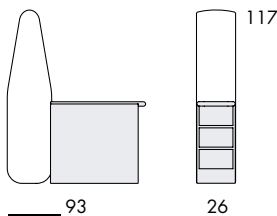

S842

Seat height	40
Overall height	117
Overall width	26-∞
Overall depth	93