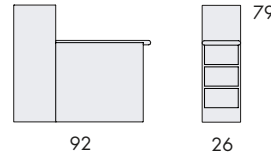

S836

Overall height	79
Overall width	26-∞
Overall depth	92