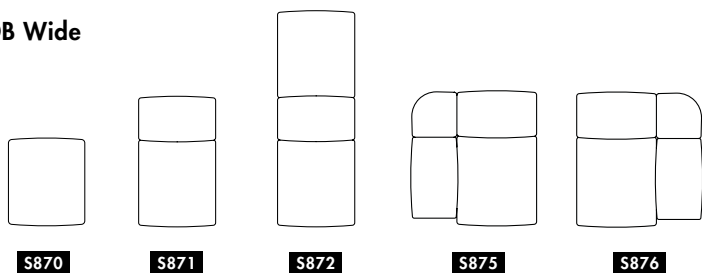

BOB

BOB Hide

S809 21.6 kg

S809
 Seat height 40
 Overall height 72
 Seat width 61
 Overall width 61-∞
 Seat depth 58
 Overall depth 145

S805 / S806 28.1 kg | 1 m³/2 pcs

S805 / S806
 Seat height 40
 Overall height 72
 Seat width 26-∞
 Overall width 56-∞
 Seat depth 58
 Overall depth 87
 Cbm 1/2pmc

S806 28.1 kg | 1 m³/2 pcs

S861

S861
 Seat height 40
 Overall height 117
 Seat width 26-∞
 Overall width 26-∞
 Seat depth 59
 Overall depth 87

S862

S862
 Seat height 40
 Overall height 117
 Seat width 26-∞
 Overall width 26-∞
 Seat depth 59
 Overall depth 145

S864

S864
 Seat height 40
 Overall height 117
 Seat width 27-∞
 Overall width 39-∞
 Seat depth 59
 Overall depth 87

S868

S868
 Seat height 40
 Overall height 117
 Seat width 61-∞
 Overall width 61-∞
 Seat depth 59
 Overall depth 87

S869

S869
 Seat height 40
 Overall height 117
 Seat width 61-∞
 Overall width 61-∞
 Seat depth 59
 Overall depth 145

BOB Wide

S870

S870
 Seat height 40
 Overall height 40
 Seat width 52-∞
 Seat depth 59
 Overall depth 59