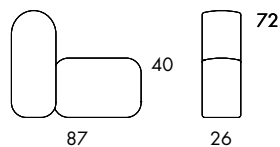

Planners for BOB on our website: BOB Planner includes everything except BOB Job and BOB Home. Link to **BOB Planner HERE**. If you want to build other variants, use our **CAD files HERE**. More info on the following pages. Plinth in black lacquered wood +6cm gives seat height 46cm.

BOB

BOB Hide

S800 5.0 kg | 1 m³/12 pcs

S803 3.75 kg | 1 m³/16 pcs

S807 5.5 kg

S810 4.0 kg

S811 8.0 kg

S800
 Seat height 40
 Overall height 40
 Seat width 26-∞
 Overall width 26-∞
 Seat depth 59
 Overall depth 59
 Cbm 1/12pmc

S803
 Seat height 40
 Overall height 40
 Seat width 27-∞
 Overall width 27-∞
 Seat depth 58
 Overall depth 58
 Cbm 1/16pmc

S807
 Seat height 40
 Overall height 40
 Seat width 31
 Overall width 31-∞
 Seat depth 58
 Overall depth 58

S810
 Seat height 40
 Overall height 40
 Seat width 28
 Overall width 28-∞
 Seat depth 57
 Overall depth 57

S811
 Seat height 40
 Overall height 40
 Seat width 57
 Overall width 57
 Seat depth 57
 Overall depth 57