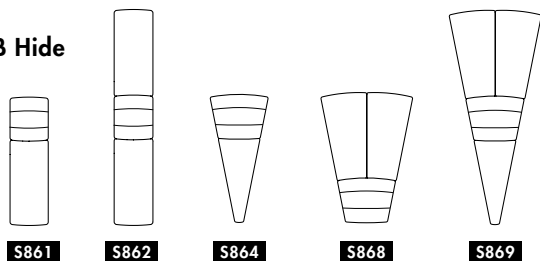

MODULAR SOFA | BENCH | EASY CHAIR | FOOTSTOOL | WORKSTATION. Frame of wood. Moulded polyurethane foam with fabric or leather cover. Seat height 40cm. Plastic feet. Built-in connection fitting. On this page you will find Bob and Bob Hide, more modules can be found on further pages. BOB & BOB Job Contains many modules and all can be combined with each other. If a fabric/color option is used for fewer than 4 modules for a multicolored BOB the option is regarded as one fabric type higher. For different fabrics in seat and back the higher fabric price applies.

Planners for BOB on our website: BOB Planner includes everything except BOB Job and BOB Home. Link to **BOB Planner HERE**. If you want to build other variants, use our **CAD files HERE**. More info on the following pages. Plinth in black lacquered wood +6cm gives seat height 46cm.

BOB

BOB Hide

S800 5.0 kg | 1 m³/12 pcs

S803 3.75 kg | 1 m³/16 pcs

S807 5.5 kg

S810 4.0 kg

S811 8.0 kg

S800
 Seat height 40
 Overall height 40
 Seat width 26-∞
 Overall width 26-∞
 Seat depth 59
 Overall depth 59
 Cbm 1/12pmc

S803
 Seat height 40
 Overall height 40
 Seat width 27-∞
 Overall width 27-∞
 Seat depth 58
 Overall depth 58
 Cbm 1/16pmc

S807
 Seat height 40
 Overall height 40
 Seat width 31
 Overall width 31-∞
 Seat depth 58
 Overall depth 58