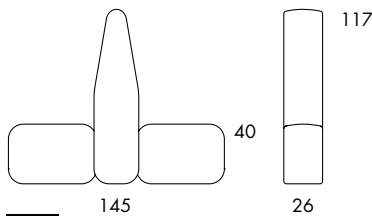

S801 11.0 kg | 1 m³/12 pcs

S801
 Seat height 40
 Overall height 72
 Seat width 26-∞
 Overall width 26-∞
 Seat depth 59
 Overall depth 87
 Cbm 1/6 pcs

S802 15.3 kg | 1,1 m³/3 pcs

S802
 Seat height 40
 Overall height 72
 Seat width 26-∞
 Overall width 26-∞
 Seat depth 59x2
 Overall depth 145
 Cbm 1,1/3 pcs

S804 11.3 kg | 1 m³/4 pcs

S804
 Seat height 40
 Overall height 72
 Seat width 27-∞
 Overall width 38-∞
 Seat depth 58
 Overall depth 86
 Cbm 1/16pmc

S808 17.9 kg

S808
 Seat height 40
 Overall height 72
 Seat width 61
 Overall width 61-∞
 Seat depth 58
 Overall depth 88

BOB

BOB Hide

S809 21.6 kg

S809
 Seat height 40
 Overall height 72
 Seat width 61
 Overall width 61-∞
 Seat depth 58
 Overall depth 145

S805 / S806 28.1 kg | 1 m³/2 pcs

S805 / S806
 Seat height 40
 Overall height 72
 Seat width 26-∞
 Overall width 56-∞
 Seat depth 58
 Overall depth 87
 Cbm 1/2pmc

S806 28.1 kg | 1 m³/2 pcs

S861

S861
 Seat height 40
 Overall height 117
 Seat width 26-∞
 Overall width 26-∞
 Seat depth 59
 Overall depth 87

S862

S862
 Seat height 40
 Overall height 117
 Seat width 26-∞
 Overall width 26-∞
 Seat depth 59
 Overall depth 145