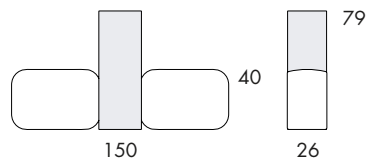

S812

S812
Seat height 40
Overall height 40
Seat width 62
Overall width 62
Seat depth 62
Overall depth 62

S816

S816
Seat height 40
Overall height 72
Seat width 52
Overall width 71
Seat depth 59
Overall depth 151

Planners for BOB on our website: BOB Job Planner includes all modules with seat and/or back shelf, including screen walls, accessories and a larger selection of other BOB modules. Link to BOB JOB Planner [HERE](#). If you want to build other variants, use our **CAD files** [HERE](#). More info on the following pages. Plinth in black lacquered wood +6cm gives seat height 46cm.

Grå färg = Träsektioner

BOB JOB

S830

Seat height	40
Overall height	79
Seat width	26-∞
Overall width	26-∞
Seat depth	59
Overall depth	86

S831

Seat height	40
Overall height	79
Seat width	26-∞
Overall width	26-∞
Seat depth	2x59
Overall depth	150