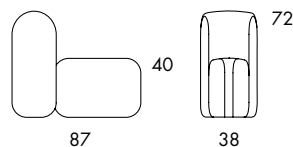

S803
 Seat height 40
 Overall height 40
 Seat width 27-∞
 Overall width 27-∞
 Seat depth 58
 Overall depth 58
 Cbm 1/16pmc

S807
 Seat height 40
 Overall height 40
 Seat width 31
 Overall width 31-∞
 Seat depth 58
 Overall depth 58

S810
 Seat height 40
 Overall height 40
 Seat width 28
 Overall width 28-∞
 Seat depth 57
 Overall depth 57

S811
 Seat height 40
 Overall height 40
 Seat width 57
 Overall width 57
 Seat depth 57
 Overall depth 57

S801 11.0 kg | 1 m³/12 pcs

S801
 Seat height 40
 Overall height 72
 Seat width 26-∞
 Overall width 26-∞
 Seat depth 59
 Overall depth 87
 Cbm 1/6 pcs

S802 15.3 kg | 1,1 m³/3 pcs

S802
 Seat height 40
 Overall height 72
 Seat width 26-∞
 Overall width 26-∞
 Seat depth 59x2
 Overall depth 145
 Cbm 1,1/3 pcs

S804 11.3 kg | 1 m³/4 pcs

S804
 Seat height 40
 Overall height 72
 Seat width 27-∞
 Overall width 38-∞
 Seat depth 58
 Overall depth 86
 Cbm 1/16pmc

S808 17.9 kg

S808
 Seat height 40
 Overall height 72
 Seat width 61
 Overall width 61-∞
 Seat depth 58
 Overall depth 88