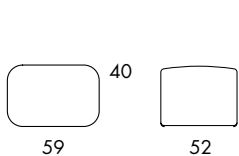

BOB

BOB Hide

S809 21.6 kg

S809
 Seat height 40
 Overall height 72
 Seat width 61
 Overall width 61-∞
 Seat depth 58
 Overall depth 145

S805 / S806 28.1 kg | 1 m³/2 pcs

S805 / S806
 Seat height 40
 Overall height 72
 Seat width 26-∞
 Overall width 56-∞
 Seat depth 58
 Overall depth 87
 Cbm 1/2pmc

S806 28.1 kg | 1 m³/2 pcs

S861

S861
 Seat height 40
 Overall height 117
 Seat width 26-∞
 Overall width 26-∞
 Seat depth 59
 Overall depth 87

S862

S862
 Seat height 40
 Overall height 117
 Seat width 26-∞
 Overall width 26-∞
 Seat depth 59
 Overall depth 145

S864

S864
 Seat height 40
 Overall height 117
 Seat width 27-∞
 Overall width 39-∞
 Seat depth 59
 Overall depth 87

S868

S868
 Seat height 40
 Overall height 117
 Seat width 61-∞
 Overall width 61-∞
 Seat depth 59
 Overall depth 87

S869

S869
 Seat height 40
 Overall height 117
 Seat width 61-∞
 Overall width 61-∞
 Seat depth 59
 Overall depth 145

BOB Wide

S870

S870
 Seat height 40
 Overall height 40
 Seat width 52-∞
 Seat depth 59
 Overall depth 59