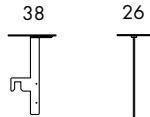

ACCESSORIES | CUT, BOB TABLE & ARMREST

Ø28
D400

D400
Overall height 60
Table top Ø 28

D401

D401
Overall height 60
Table top 38x26

D812

D812
Armrest height 23
Armrest length 44
Thicknes 10

ADD-ON TABLE AND ARMREST FOR BOB, BOB JOB AND BOB HOME. Tables in Lacquered Aluminium with fine textured finish. BOB Writing table is Rotatable. BOB Armrest in fabric or leather. All are Add-on.