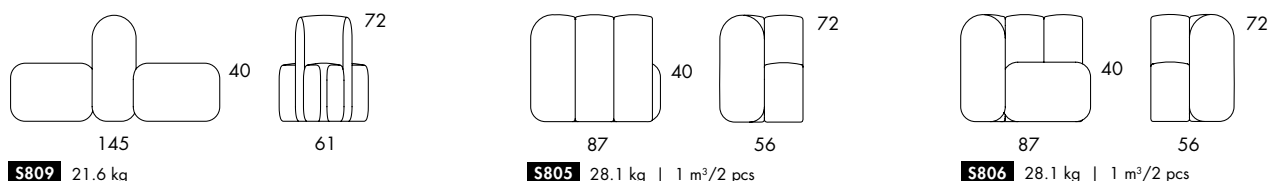

S801 11.0 kg | 1 m³/12 pcs

S801
 Seat height 40
 Overall height 72
 Seat width 26-∞
 Overall width 26-∞
 Seat depth 59
 Overall depth 87
 Cbm 1/6 pcs

S802 15.3 kg | 1,1 m³/3 pcs

S802
 Seat height 40
 Overall height 72
 Seat width 26-∞
 Overall width 26-∞
 Seat depth 59x2
 Overall depth 145
 Cbm 1,1/3 pcs

S804 11.3 kg | 1 m³/4 pcs

S804
 Seat height 40
 Overall height 72
 Seat width 27-∞
 Overall width 38-∞
 Seat depth 58
 Overall depth 86
 Cbm 1/16pmc

S808 17.9 kg

S808
 Seat height 40
 Overall height 72
 Seat width 61
 Overall width 61-∞
 Seat depth 58
 Overall depth 88

BOB

BOB Hide

S809 21.6 kg

S809
 Seat height 40
 Overall height 72
 Seat width 61
 Overall width 61-∞
 Seat depth 58
 Overall depth 145

S805 / S806 28.1 kg | 1 m³/2 pcs

S805 / S806
 Seat height 40
 Overall height 72
 Seat width 26-∞
 Overall width 56-∞
 Seat depth 58
 Overall depth 87
 Cbm 1/2pmc

S806 28.1 kg | 1 m³/2 pcs

S861

S861
 Seat height 40
 Overall height 117
 Seat width 26-∞
 Overall width 26-∞
 Seat depth 59
 Overall depth 87

S862

S862
 Seat height 40
 Overall height 117
 Seat width 26-∞
 Overall width 26-∞
 Seat depth 59
 Overall depth 145