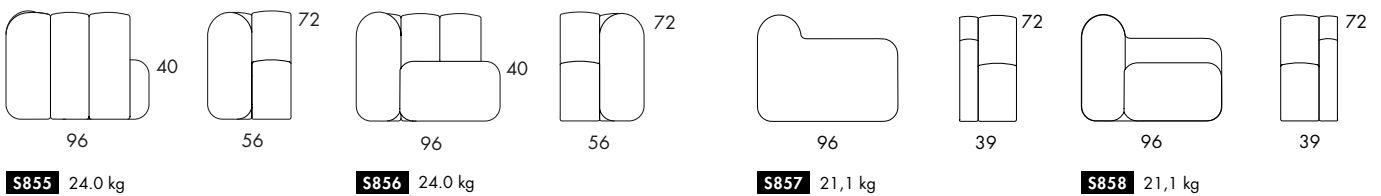

Planners for BOB on our website: Link to **BOB Home Planner** [HERE](#).
If you want to build other variants, use our **CAD files** [HERE](#).

S850 5.0 kg

Seat height	40
Overall height	40
Seat width	26-∞
Overall width	26-∞
Seat depth	68
Overall depth	68

S851 9.7 kg

Seat height	40
Overall height	72
Seat width	26-∞
Overall width	26-∞
Seat depth	68
Overall depth	96

S853 4.0 kg

Seat height	40
Overall height	40
Seat width	27-∞
Overall width	27-∞
Seat depth	68
Overall depth	68

S854 10.0 kg

Seat height	40
Overall height	72
Seat width	27-∞
Overall width	38-∞
Seat depth	68
Overall depth	96

S855|S856

Seat height	40
Overall height	72
Seat width	26-∞
Overall width	56-∞
Seat depth	68
Overall depth	96