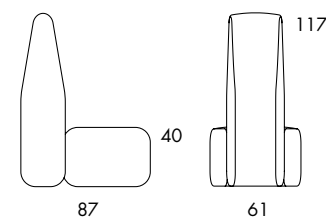

S804 11.3 kg | 1 m³/4 pcs

S804
 Seat height 40
 Overall height 72
 Seat width 27-∞
 Overall width 38-∞
 Seat depth 58
 Overall depth 86
 Cbm 1/16pmc

S808 17.9 kg

S808
 Seat height 40
 Overall height 72
 Seat width 61
 Overall width 61-∞
 Seat depth 58
 Overall depth 88

BOB

BOB Hide

S809 21.6 kg

S809
 Seat height 40
 Overall height 72
 Seat width 61
 Overall width 61-∞
 Seat depth 58
 Overall depth 145

S805 / S806 28.1 kg | 1 m³/2 pcs

S805 / S806
 Seat height 40
 Overall height 72
 Seat width 26-∞
 Overall width 56-∞
 Seat depth 58
 Overall depth 87
 Cbm 1/2pmc

S806 28.1 kg | 1 m³/2 pcs

S861

S861
 Seat height 40
 Overall height 117
 Seat width 26-∞
 Overall width 26-∞
 Seat depth 59
 Overall depth 87

S862

S862
 Seat height 40
 Overall height 117
 Seat width 26-∞
 Overall width 26-∞
 Seat depth 59
 Overall depth 145

S864

S864
 Seat height 40
 Overall height 117
 Seat width 27-∞
 Overall width 39-∞
 Seat depth 59
 Overall depth 87

S868

S868
 Seat height 40
 Overall height 117
 Seat width 61-∞
 Overall width 61-∞
 Seat depth 59
 Overall depth 87