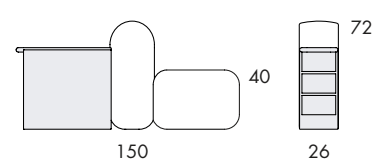

Planners for BOB on our website: BOB Job Planner includes all modules with seat and/or back shelf, including screen walls, accessories and a larger selection of other BOB modules. Link to BOB JOB Planner [HERE](#). If you want to build other variants, use our **CAD files** [HERE](#). More info on the following pages. Plinth in black lacquered wood +6cm gives seat height 46cm.

Grå färg = Träsektioner

BOB JOB

S830

Seat height	40
Overall height	79
Seat width	26-∞
Overall width	26-∞
Seat depth	59
Overall depth	86

S831

Seat height	40
Overall height	79
Seat width	26-∞
Overall width	26-∞
Seat depth	2x59
Overall depth	150

S838

Seat height	40
Overall height	79
Seat width	26-∞
Overall width	26-∞
Seat depth	59
Overall depth	150

S834

Seat height	40
Overall height	72
Seat width	26-∞
Overall width	26-∞
Seat depth	59
Overall depth	150

S832

Overall height	72
Overall width	26-∞
Overall depth	93

S833

Overall height	72
Overall width	26-∞
Overall depth	156

S836

Overall height	79
Overall width	26-∞
Overall depth	92

S837

Overall height	72
Overall width	26-∞
Overall depth	156