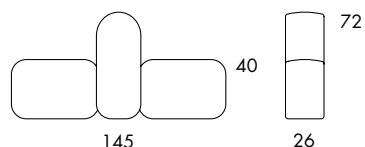

BOB

BOB Hide

S800 5.0 kg | 1 m³/12 pcs

S803 3.75 kg | 1 m³/16 pcs

S807 5.5 kg

S810 4.0 kg

S811 8.0 kg

S800
 Seat height 40
 Overall height 40
 Seat width 26-∞
 Overall width 26-∞
 Seat depth 59
 Overall depth 59
 Cbm 1/12pmc

S803
 Seat height 40
 Overall height 40
 Seat width 27-∞
 Overall width 27-∞
 Seat depth 58
 Overall depth 58
 Cbm 1/16pmc

S807
 Seat height 40
 Overall height 40
 Seat width 31
 Overall width 31-∞
 Seat depth 58
 Overall depth 58

S810
 Seat height 40
 Overall height 40
 Seat width 28
 Overall width 28-∞
 Seat depth 57
 Overall depth 57

S811
 Seat height 40
 Overall height 40
 Seat width 57
 Overall width 57
 Seat depth 57
 Overall depth 57

S801 11.0 kg | 1 m³/12 pcs

S801
 Seat height 40
 Overall height 72
 Seat width 26-∞
 Overall width 26-∞
 Seat depth 59
 Overall depth 87
 Cbm 1/6 pcs

S802 15.3 kg | 1,1 m³/3 pcs

S802
 Seat height 40
 Overall height 72
 Seat width 26-∞
 Overall width 26-∞
 Seat depth 59x2
 Overall depth 145
 Cbm 1,1/3 pcs