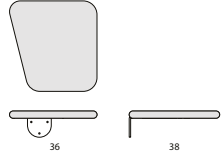

D852
D852
Overall width 36
Overall depth 38

D860
D860
Diameter 8Ø