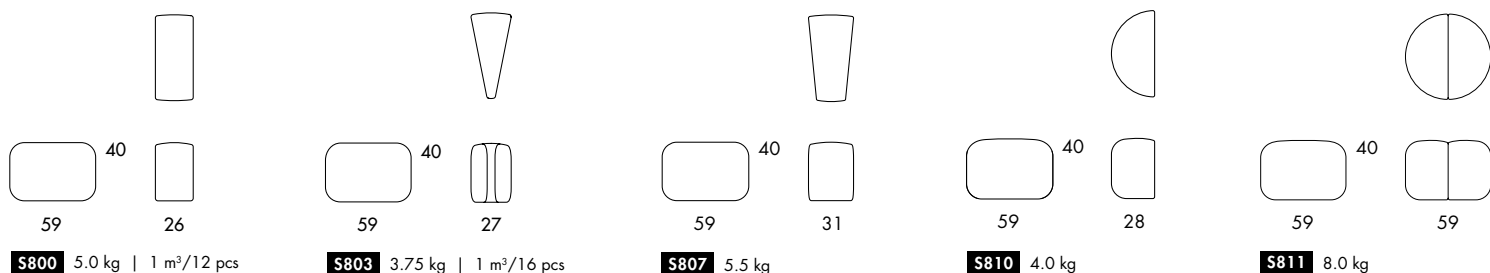

BOB

BOB Hide

S800 5.0 kg | 1 m³/12 pcs

S803 3.75 kg | 1 m³/16 pcs

S807 5.5 kg

S810 4.0 kg

S811 8.0 kg

S800
 Seat height 40
 Overall height 40
 Seat width 26-∞
 Overall width 26-∞
 Seat depth 59
 Overall depth 59
 Cbm 1/12pmc

S803
 Seat height 40
 Overall height 40
 Seat width 27-∞
 Overall width 27-∞
 Seat depth 58
 Overall depth 58
 Cbm 1/16pmc

S807
 Seat height 40
 Overall height 40
 Seat width 31
 Overall width 31-∞
 Seat depth 58
 Overall depth 58

S810
 Seat height 40
 Overall height 40
 Seat width 28
 Overall width 28-∞
 Seat depth 57
 Overall depth 57

S811
 Seat height 40
 Overall height 40
 Seat width 57
 Overall width 57
 Seat depth 57
 Overall depth 57

S804 11.3 kg | 1 m³/4 pcs

S804
 Seat height 40
 Overall height 72
 Seat width 27-∞
 Overall width 38-∞
 Seat depth 58
 Overall depth 86
 Cbm 1/16pmc

S808 17.9 kg

S808
 Seat height 40
 Overall height 72
 Seat width 61
 Overall width 61-∞
 Seat depth 58
 Overall depth 88