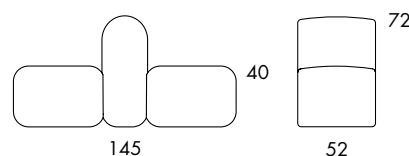

S806 28.1 kg | 1 m³/2 pcs

S861

S861
 Seat height 40
 Overall height 117
 Seat width 26-∞
 Overall width 26-∞
 Seat depth 59
 Overall depth 87

S862

S862
 Seat height 40
 Overall height 117
 Seat width 26-∞
 Overall width 26-∞
 Seat depth 59
 Overall depth 145

S864

S864
 Seat height 40
 Overall height 117
 Seat width 27-∞
 Overall width 39-∞
 Seat depth 59
 Overall depth 87

S868

S868
 Seat height 40
 Overall height 117
 Seat width 61-∞
 Overall width 61-∞
 Seat depth 59
 Overall depth 87

S869

S869
 Seat height 40
 Overall height 117
 Seat width 61-∞
 Overall width 61-∞
 Seat depth 59
 Overall depth 145

BOB Wide

S870

S870
 Seat height 40
 Overall height 40
 Seat width 52-∞
 Seat depth 59
 Overall depth 59

S871

S871
 Seat height 40
 Overall height 72
 Seat width 52-∞
 Seat depth 59
 Overall depth 87

S872

S872
 Seat height 40
 Overall height 72
 Seat width 52-∞
 Seat depth 59
 Overall depth 145

S875

S875|S876
 Seat height 40
 Overall height 40
 Seat width 52-∞
 Overall width 82-∞
 Seat depth 59
 Overall depth 87