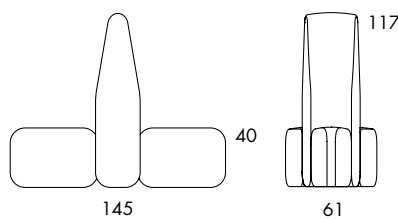

S804 11.3 kg | 1 m³/4 pcs

S804
 Seat height 40
 Overall height 72
 Seat width 27-∞
 Overall width 38-∞
 Seat depth 58
 Overall depth 86
 Cbm 1/16pmc

S808 17.9 kg

S808
 Seat height 40
 Overall height 72
 Seat width 61
 Overall width 61-∞
 Seat depth 58
 Overall depth 88

BOB

BOB Hide

S809 21.6 kg

S809
 Seat height 40
 Overall height 72
 Seat width 61
 Overall width 61-∞
 Seat depth 58
 Overall depth 145

S805 / S806 28.1 kg | 1 m³/2 pcs

S805 / S806
 Seat height 40
 Overall height 72
 Seat width 26-∞
 Overall width 56-∞
 Seat depth 58
 Overall depth 87
 Cbm 1/2pmc

S806 28.1 kg | 1 m³/2 pcs

S861

S861
 Seat height 40
 Overall height 117
 Seat width 26-∞
 Overall width 26-∞
 Seat depth 59
 Overall depth 87

S862

S862
 Seat height 40
 Overall height 117
 Seat width 26-∞
 Overall width 26-∞
 Seat depth 59
 Overall depth 145

S864

S864
 Seat height 40
 Overall height 117
 Seat width 27-∞
 Overall width 39-∞
 Seat depth 59
 Overall depth 87

S868

S868
 Seat height 40
 Overall height 117
 Seat width 61-∞
 Overall width 61-∞
 Seat depth 59
 Overall depth 87