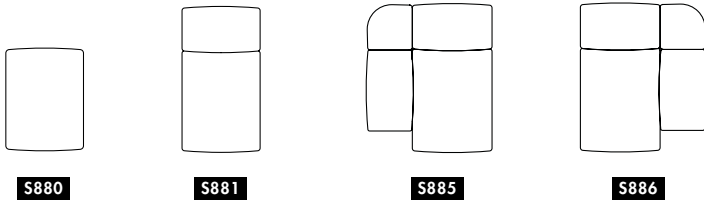

S851 9.7 kg

Seat height	40
Overall height	72
Seat width	26-∞
Overall width	26-∞
Seat depth	68
Overall depth	96

S853 4.0 kg

Seat height	40
Overall height	40
Seat width	27-∞
Overall width	27-∞
Seat depth	68
Overall depth	68

S854 10.0 kg

Seat height	40
Overall height	72
Seat width	27-∞
Overall width	38-∞
Seat depth	68
Overall depth	96

S855|S856

Seat height	40
Overall height	72
Seat width	26-∞
Overall width	56-∞
Seat depth	68
Overall depth	96

S857|S858

Overall height	72
Seat width	26-∞
Overall width	39-∞
Seat depth	68
Overall depth	96

S880

S870
 Seat height 40
 Overall height 40
 Seat width 52-∞
 Seat depth 68
 Overall depth 68

S881

S871
 Seat height 40
 Overall height 72
 Seat width 52-∞
 Seat depth 68
 Overall depth 96