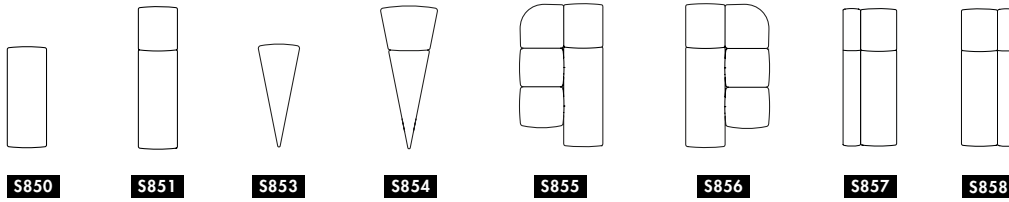

D835D
S835D
 Overall height 82
 Overall width 5
 Overall depth 200

D836S
S836S
 Overall height 117
 Overall width 5
 Overall depth 115

D837D
S837D
 Overall height 117
 Overall width 5
 Overall depth 200

D850
D850
 Overall width 29
 Overall depth 27

D851
D851
 Overall width 37
 Overall depth 34

D852
D852
 Overall width 36
 Overall depth 38

D860
D860
 Diameter 8Ø

BOB Home

BOB Home Wide

MODULAR SOFA | BENCH | EASY CHAIR | FOOTSTOOL. Frame of wood. Moulded polyurethane foam with fabric or leather cover. Seat height 40cm. Plastic feet. Built-in connection fitting. BOB Home has +9cm deeper and softer seat than BOB and intended to be built as armchairs, sofas and benches in different sizes.