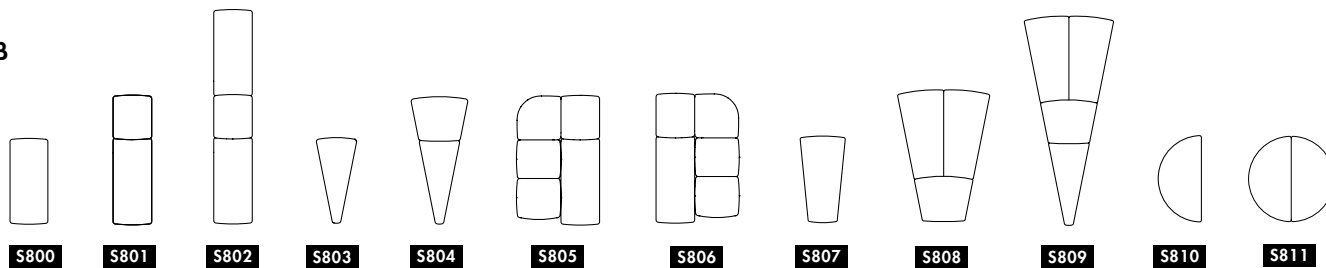

S801 11.0 kg | 1 m³/12 pcs

S801
 Seat height 40
 Overall height 72
 Seat width 26-∞
 Overall width 26-∞
 Seat depth 59
 Overall depth 87
 Cbm 1/6 pcs

S802 15.3 kg | 1,1 m³/3 pcs

S802
 Seat height 40
 Overall height 72
 Seat width 26-∞
 Overall width 26-∞
 Seat depth 59x2
 Overall depth 145
 Cbm 1,1/3 pcs

S804 11.3 kg | 1 m³/4 pcs

S804
 Seat height 40
 Overall height 72
 Seat width 27-∞
 Overall width 38-∞
 Seat depth 58
 Overall depth 86
 Cbm 1/16pmc

S808 17.9 kg

S808
 Seat height 40
 Overall height 72
 Seat width 61
 Overall width 61-∞
 Seat depth 58
 Overall depth 88

BOB

BOB Hide

S809 21.6 kg

S809
 Seat height 40
 Overall height 72
 Seat width 61
 Overall width 61-∞
 Seat depth 58
 Overall depth 145

S805 / S806 28.1 kg | 1 m³/2 pcs

S805 / S806
 Seat height 40
 Overall height 72
 Seat width 26-∞
 Overall width 56-∞
 Seat depth 58
 Overall depth 87
 Cbm 1/2pmc

S806 28.1 kg | 1 m³/2 pcs

S861

S861
 Seat height 40
 Overall height 117
 Seat width 26-∞
 Overall width 26-∞
 Seat depth 59
 Overall depth 87

S862

S862
 Seat height 40
 Overall height 117
 Seat width 26-∞
 Overall width 26-∞
 Seat depth 59
 Overall depth 145