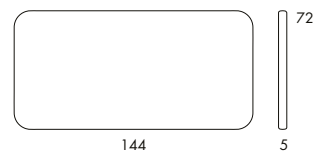

S832

Overall height	72
Overall width	26-∞
Overall depth	93

S833

Overall height	72
Overall width	26-∞
Overall depth	156

S836

Overall height	79
Overall width	26-∞
Overall depth	92

S837

Overall height	72
Overall width	26-∞
Overall depth	156

S844

Seat height	40
Overall height	117
Seat width	26-∞
Overall width	26-∞
Seat depth	59
Overall depth	150

S842

Seat height	40
Overall height	117
Overall width	26-∞
Overall depth	93

S843

Seat height	40
Overall height	117
Overall width	26-∞
Overall depth	156

Gray color = Wood sections

BOB JOB

D832S
S832S
 Overall height 72
 Overall width 5
 Overall depth 86

D833D
S833D
 Overall height 72
 Overall width 5
 Overall depth 144

D834S
S834S
 Overall height 82
 Overall width 5
 Overall depth 115