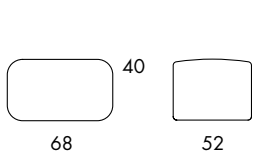

S880

S870
Seat height 40
Overall height 40
Seat width 52-∞
Seat depth 68
Overall depth 68