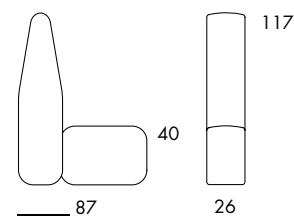

S801 11.0 kg | 1 m³/12 pcs

S801
 Seat height 40
 Overall height 72
 Seat width 26-∞
 Overall width 26-∞
 Seat depth 59
 Overall depth 87
 Cbm 1/6 pcs

S802 15.3 kg | 1,1 m³/3 pcs

S802
 Seat height 40
 Overall height 72
 Seat width 26-∞
 Overall width 26-∞
 Seat depth 59x2
 Overall depth 145
 Cbm 1,1/3 pcs

S804 11.3 kg | 1 m³/4 pcs

S804
 Seat height 40
 Overall height 72
 Seat width 27-∞
 Overall width 38-∞
 Seat depth 58
 Overall depth 86
 Cbm 1/16pmc

S808 17.9 kg

S808
 Seat height 40
 Overall height 72
 Seat width 61
 Overall width 61-∞
 Seat depth 58
 Overall depth 88

BOB

BOB Hide

S809 21.6 kg

S809
 Seat height 40
 Overall height 72
 Seat width 61
 Overall width 61-∞
 Seat depth 58
 Overall depth 145

S805 / S806 28.1 kg | 1 m³/2 pcs

S805 / S806
 Seat height 40
 Overall height 72
 Seat width 26-∞
 Overall width 56-∞
 Seat depth 58
 Overall depth 87
 Cbm 1/2pmc

S806 28.1 kg | 1 m³/2 pcs

S861

S861
 Seat height 40
 Overall height 117
 Seat width 26-∞
 Overall width 26-∞
 Seat depth 59
 Overall depth 87

S862

S862
 Seat height 40
 Overall height 117
 Seat width 26-∞
 Overall width 26-∞
 Seat depth 59
 Overall depth 145