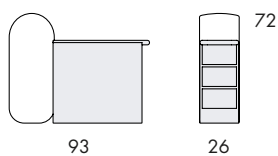

Planners for BOB on our website: BOB Job Planner includes all modules with seat and/or back shelf, including screen walls, accessories and a larger selection of other BOB modules. Link to BOB JOB Planner [HERE](#). If you want to build other variants, use our **CAD files** [HERE](#). More info on the following pages. Plinth in black lacquered wood +6cm gives seat height 46cm.

Grå färg = Träsektioner

BOB JOB

S830

Seat height	40
Overall height	79
Seat width	26-∞
Overall width	26-∞
Seat depth	59
Overall depth	86

S831

Seat height	40
Overall height	79
Seat width	26-∞
Overall width	26-∞
Seat depth	2x59
Overall depth	150

S838

Seat height	40
Overall height	79
Seat width	26-∞
Overall width	26-∞
Seat depth	59
Overall depth	150

S834

Seat height	40
Overall height	72
Seat width	26-∞
Overall width	26-∞
Seat depth	59
Overall depth	150

S832

Overall height	72
Overall width	26-∞
Overall depth	93

S833

Overall height	72
Overall width	26-∞
Overall depth	156

S836

Overall height	79
Overall width	26-∞
Overall depth	92

S837

Overall height	72
Overall width	26-∞
Overall depth	156