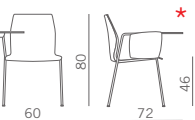

Telaio 4 gambe con bracciolo dx e
tavoletta
Versioni: AV AN ACC
4 legs frame with right arm
and writing tablet
Versions: AV AN ACC