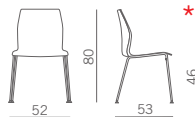

Telaio 4 gambe
Versioni: AV AB AN ACC
A richiesta altri colori telaio (min. 10 pz)
4 legs frame
Versions: AV AB AN ACC
Different frame finishes on request (min. 10 pcs)