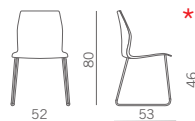

Telaio slitta
Versioni: AV AB AN ACC
Sled frame
Versions: AV AB AN ACC