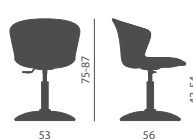

Silla tapizada monocolor o bicolor, en las versiones:
 - Estructura fija de acero de 4 patas o patin
 - Estructura fija de 4 patas en madera de arce
 - Versiones giratorias con estructura de 4 radios, pedestal redondo cromado, base de 5 radios

Monocolore
One colour

Bicolore
Two colours
 1° codice/1st code
 2° codice/2nd code

Telaio 4 gambe
4 legs frame
AN Vern. nero / Black painted
AV Vern. alluminio / Aluminium painted
AB Vern. bianco / White painted
ACC Cromato / Chromed frame

Girevoli 4-razze con piedini
Swivel 4-star bases with feet
AB Vern. bianco / White painted
AN Vern. nero / Black painted
ACC Cromato / Chromed frame

Telaio slitta
Sled frame
AN Vern. nero / Black painted
AV Vern. alluminio / Aluminium painted
AB Vern. bianco / White painted
ACC Cromato / Chromed frame

Girevoli 4-razze con ruote
Swivel 4-star bases with castors
AB Vern. bianco / White painted
AN Vern. nero / Black painted
ACC Cromato / Chromed frame

Telaio 4 gambe legno acero
4 legs maple frame

Girevoli 4-razze con alzo gas con ruote
Swivel 4-star bases gaslift with castors
AB Vern. bianco / White painted
AN Vern. nero / Black painted
ACC Cromato / Chromed frame