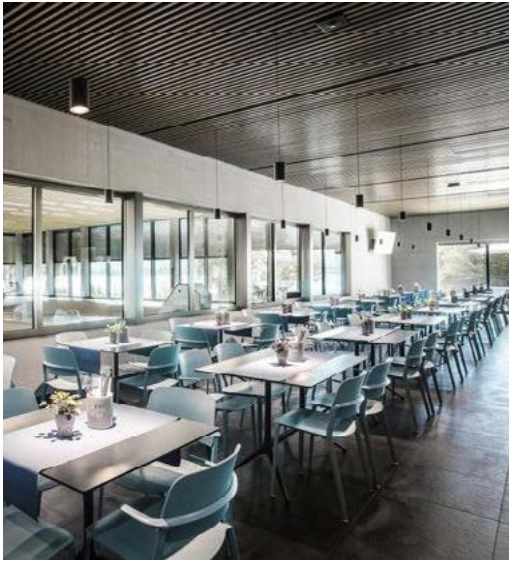

Ägeribad AG
Oerägeri (Switzerland)
Usage: Wellness
Products: Appia
Architect: Scheitlin Syfrig Architekten AG
Photo credits: Ben Huggler