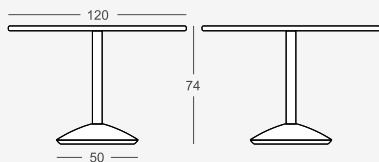

BETTY / BETINHA / BABA TECHNICAL