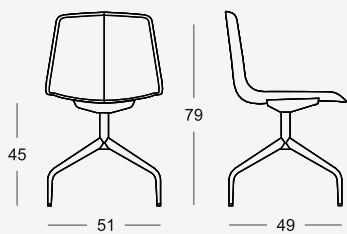

STRATOS TECHNICAL