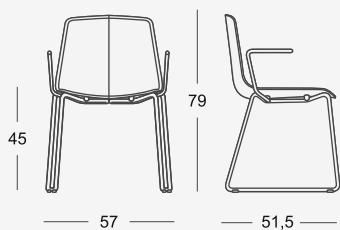

STRATOS TECHNICAL