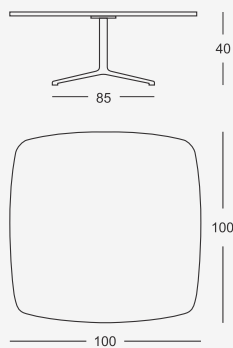

PLATO TECHNICAL