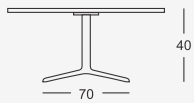

PLATO TECHNICAL