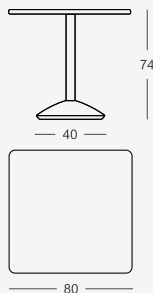

BETTY / BETINHA / BABA TECHNICAL