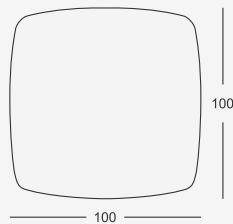

PLATO TECHNICAL