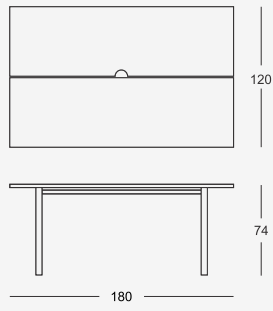

OFFSET TABLE TECHNICAL