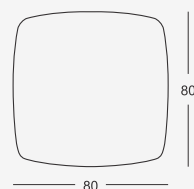

PLATO TECHNICAL