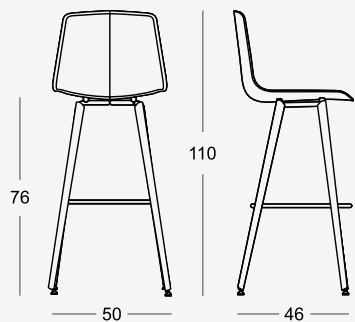

STRATOS TECHNICAL