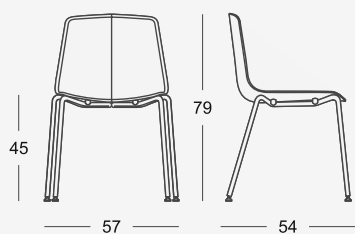

STRATOS TECHNICAL