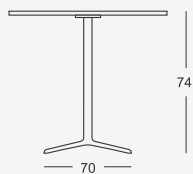

PLATO TECHNICAL