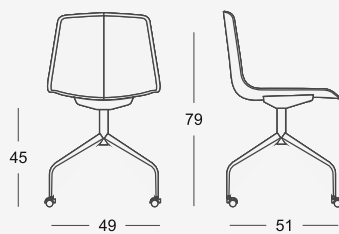

STRATOS TECHNICAL