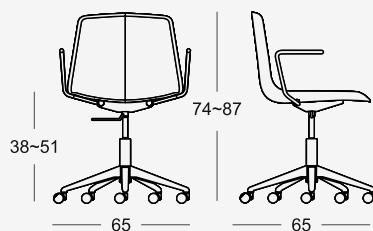

STRATOS TECHNICAL