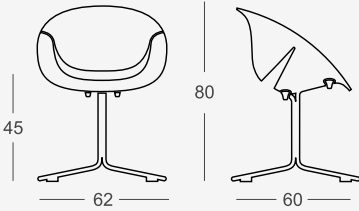

SO HAPPY / SO HAPPY LOUNGE TECHNICAL