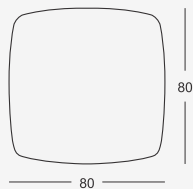

PLATO TECHNICAL