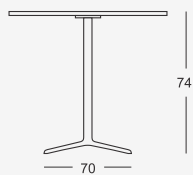

PLATO TECHNICAL