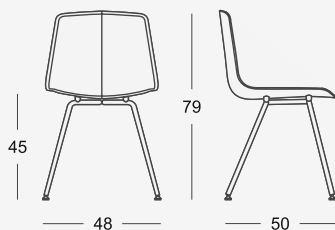

STRATOS TECHNICAL