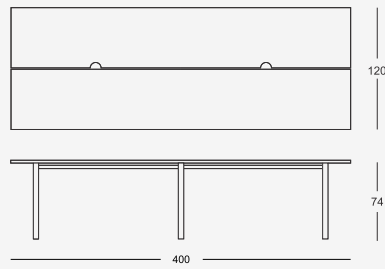

OFFSET TABLE TECHNICAL