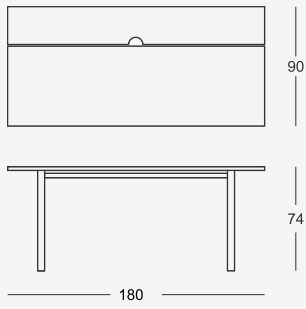

OFFSET TABLE TECHNICAL