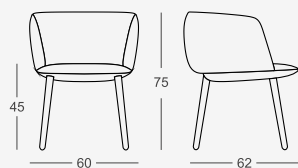

BETTY / BETINHA / BABA TECHNICAL