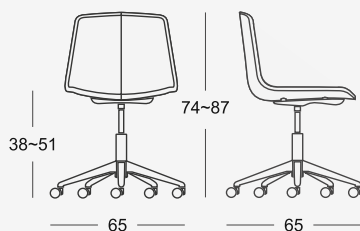

STRATOS TECHNICAL