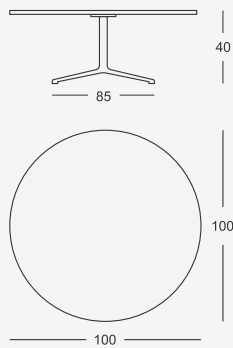

PLATO TECHNICAL