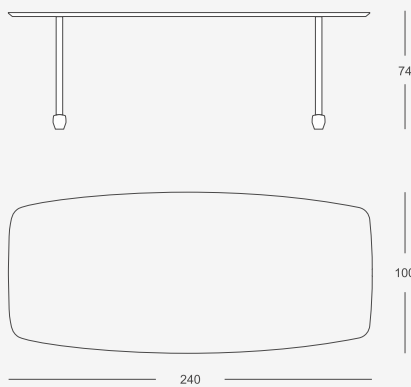

PLATO TECHNICAL