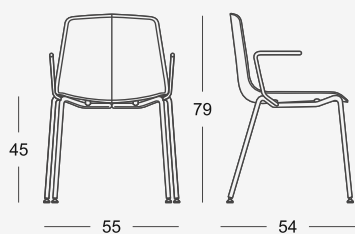

STRATOS TECHNICAL