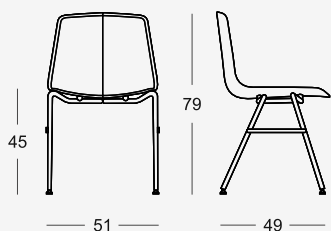

STRATOS TECHNICAL