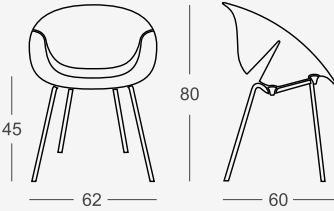

SO HAPPY / SO HAPPY LOUNGE TECHNICAL