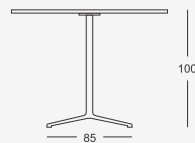

PLATO TECHNICAL