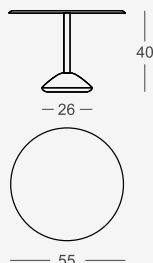

BETTY / BETINHA / BABA TECHNICAL