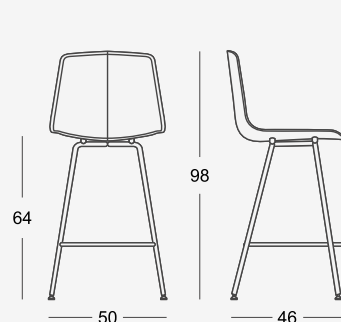

STRATOS TECHNICAL