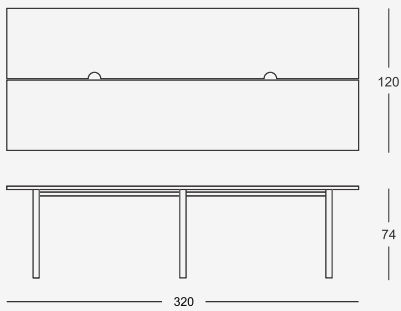

OFFSET TABLE TECHNICAL