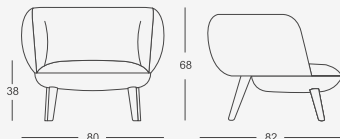

BETTY / BETINHA / BABA TECHNICAL