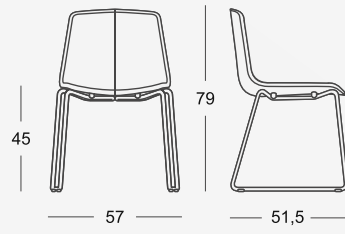

STRATOS TECHNICAL