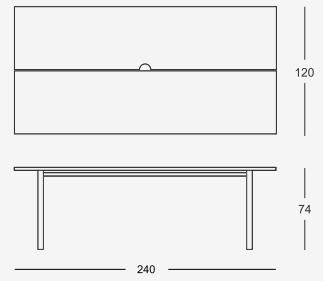

OFFSET TABLE TECHNICAL