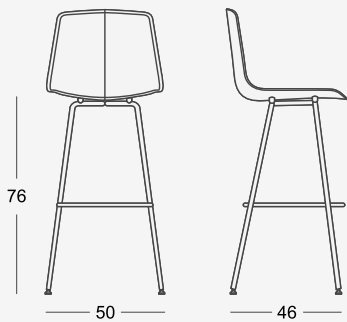

STRATOS TECHNICAL