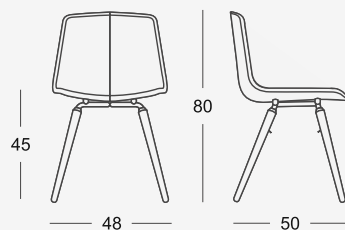

STRATOS TECHNICAL