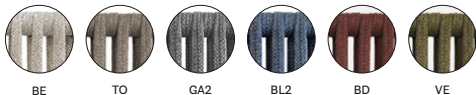

FINISHES / FINITURE

cord / corda

fabrics and powder coated / tessuti e verniciato

→ see from page 372
guarda da pagina 372

AWARDS / PREMI

CERTIFICATES / CERTIFICAZIONI