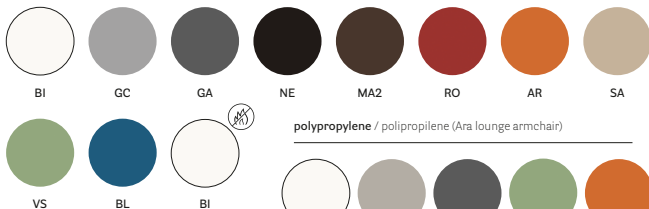

FINISHES / FINITURE

polypropylene / polipropilene (Ara side chair and armchair)

polypropylene / polipropilene (Ara lounge armchair)