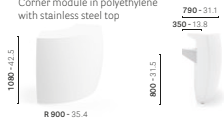

IGLC_CORNER

Corner module in polyethylene with stainless steel top