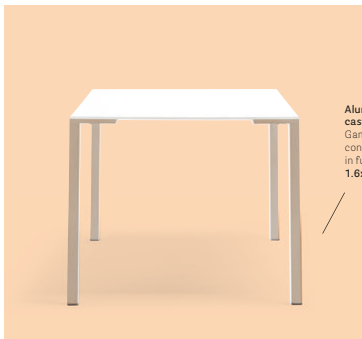

TABLE

Aluminium tube leg with cast aluminium top plate
Gambe in tubo di alluminio con piastra di supporto in fusione di alluminio
1.6x1.6 in, 40x40 mm