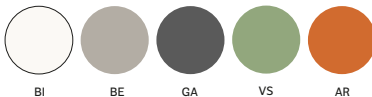

CERTIFICATES / CERTIFICAZIONI

For
310 - 315 - 316

AWARDS / PREMI

German
Design Award
SPECIAL
MENTION 2015

reddot design award
winner 2013