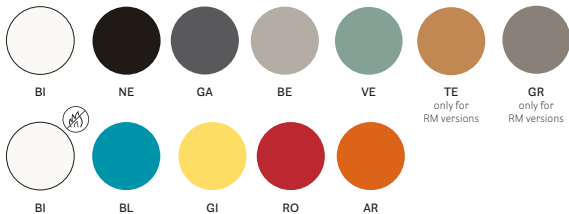

FINISHES / FINITURE

polypropylene / polipropilene

CERTIFICATES / CERTIFICAZIONI

For
670 - 673 - 674 - 675 - 677 - 678

AWARDS / PREMI

reddot award 2014
winner