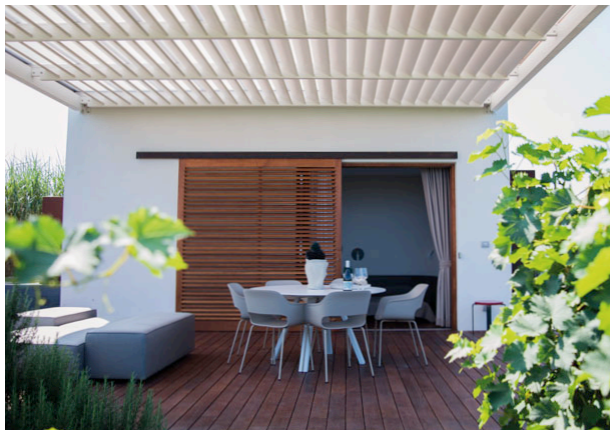

Tenuta di Castellaro

Lipari, Italy

Project: Wine resort

Products: Babila armchair,
Arki-Table