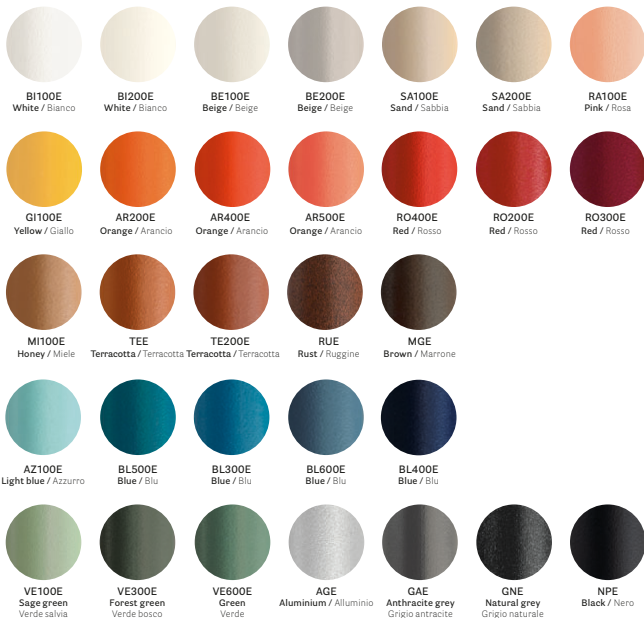

## textured matt finishes / finitura gofrata opaca