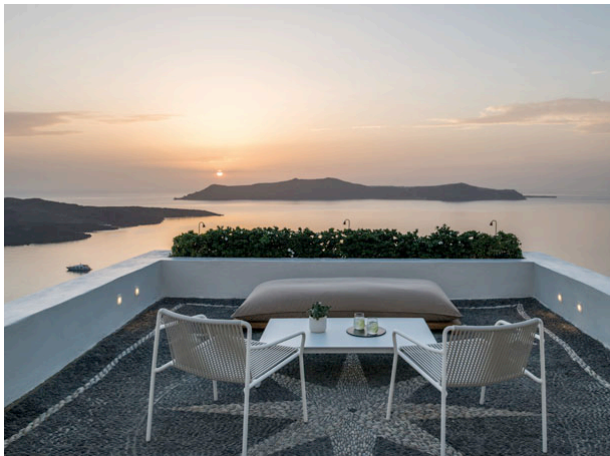

# Papyrella Holiday Retreat

Mykonos, Greece

**Project:** Hotel

**Architect:** Architecture Research Practice

**Interior design:** Ioli Chiotini

**Products:** Tribeca side chair