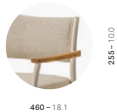

3694.5

cushion only
WIDTH: 65 - 2.6

FINISHES / FINITURE

waterproof textile mesh / rete tessile impermeabile

fabrics and powder coated / tessuti e verniciato