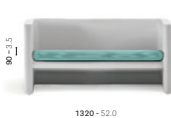

626.3

Cushion for seat only
WIDTH: 585 - 23.0