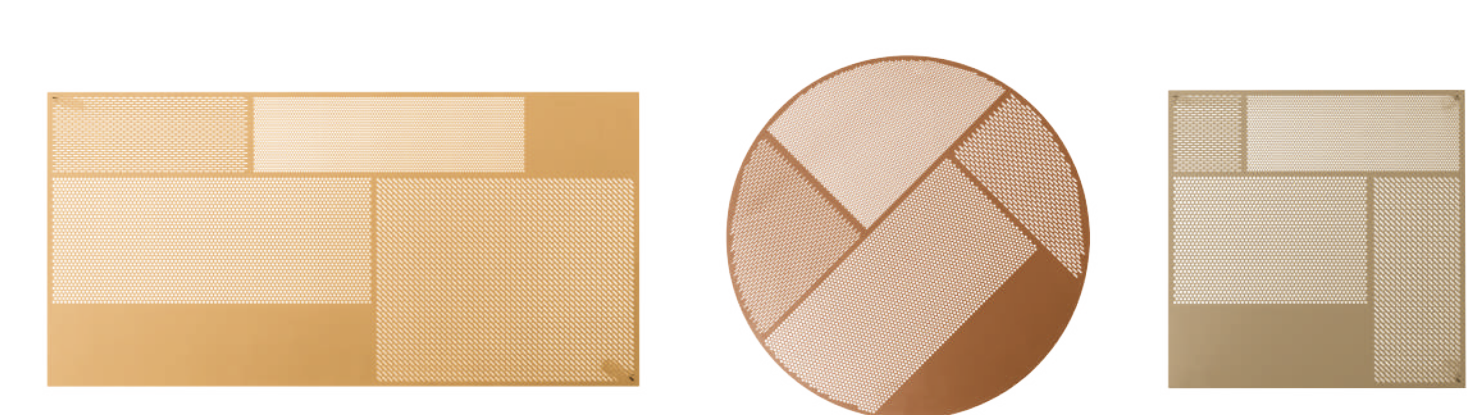

true

Extraordinary.
Everyday.

OUTDOOR COLLECTION

CODE OUT
Parisotto+Formenton

FLOW OUT
Defne Koz & Marco Susani

LAGUNA
Marco Turcato

NOTABLE
E-ggs

MARINA OUT
Leonardo Rossano