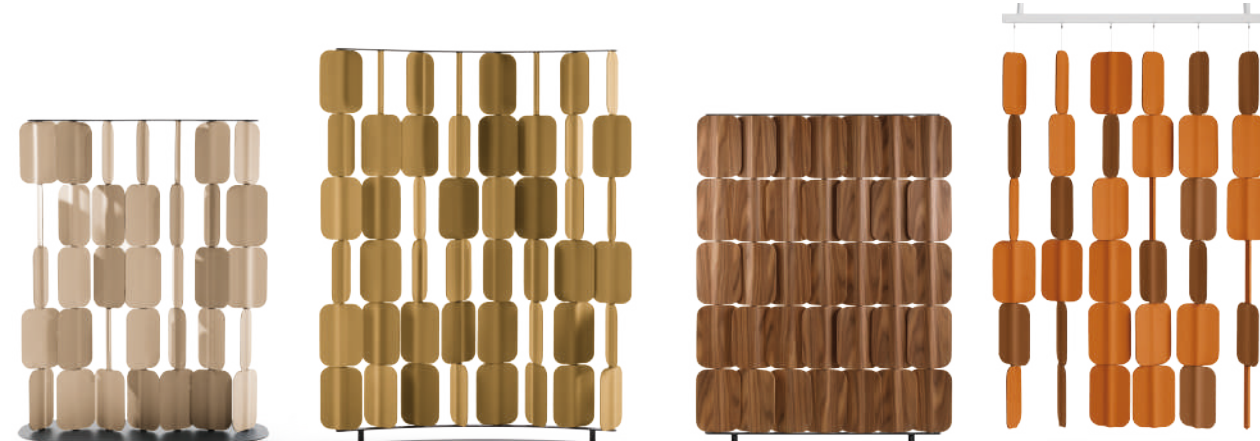

PATCH
Defne Koz & Marco Susani