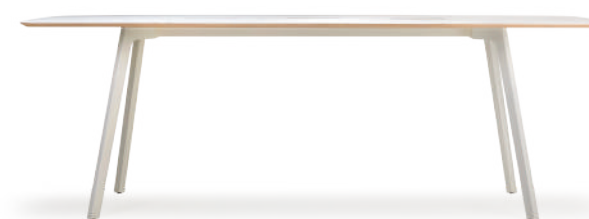

DNA
Leonardo Rossano & Debora Mansur