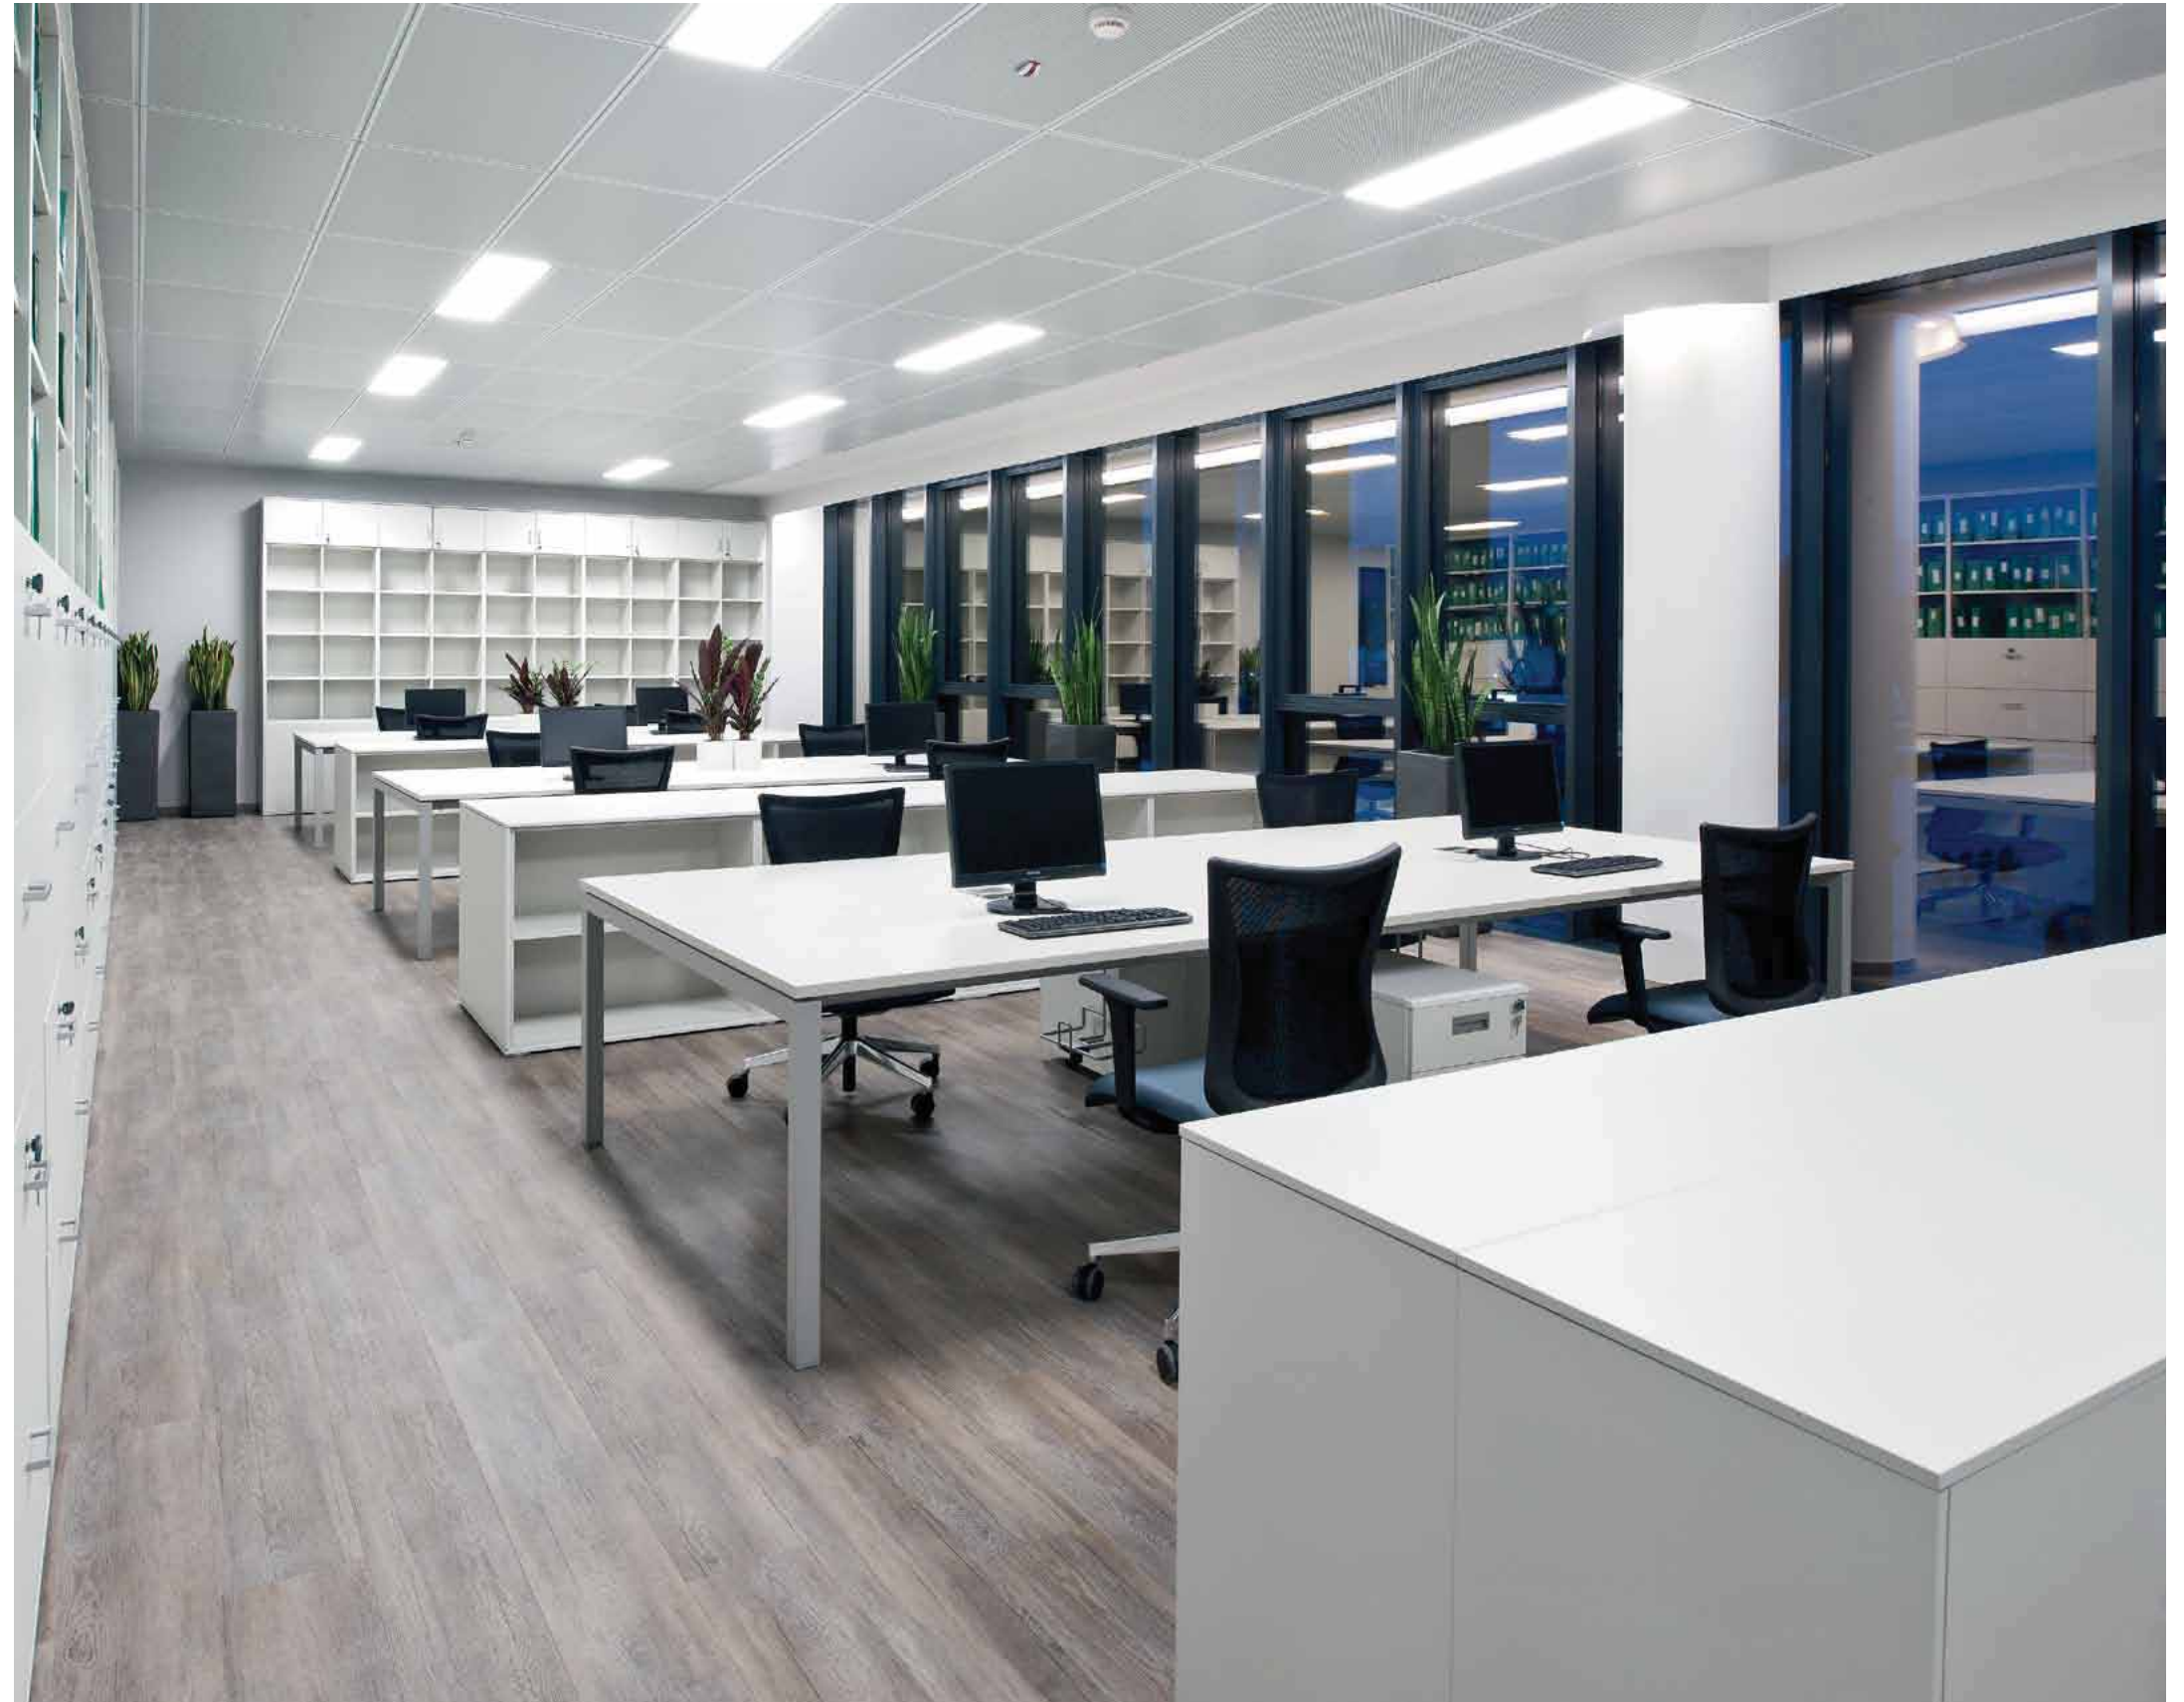

Product Tag: Yard bench + Galaxy Storages

Product Tag: Software sofas + Anyware coffee table

Product Tag: Han executive desk +
Anyware meeting table

Product Tag

Software

en_A sofas and seating system to assure comfort, ergonomics, ability to relax and active waiting. Thanks to its modern and elegant design, Software sofa can adjust to both waiting area and great representation spaces.