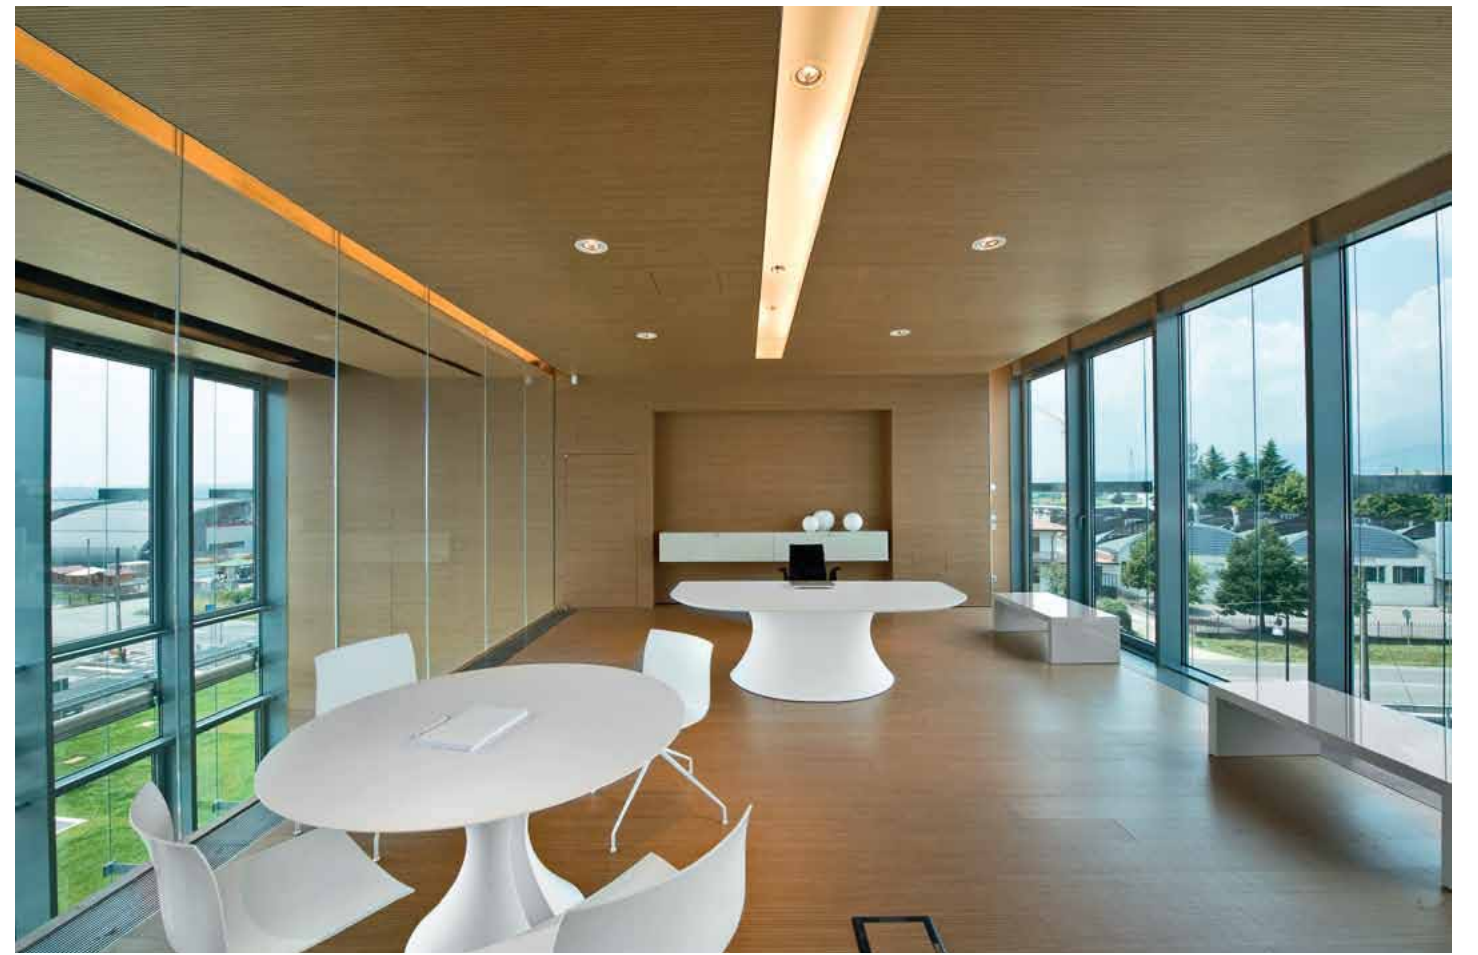

Product Tag: Kyo table + Ola executive desk and meeting table