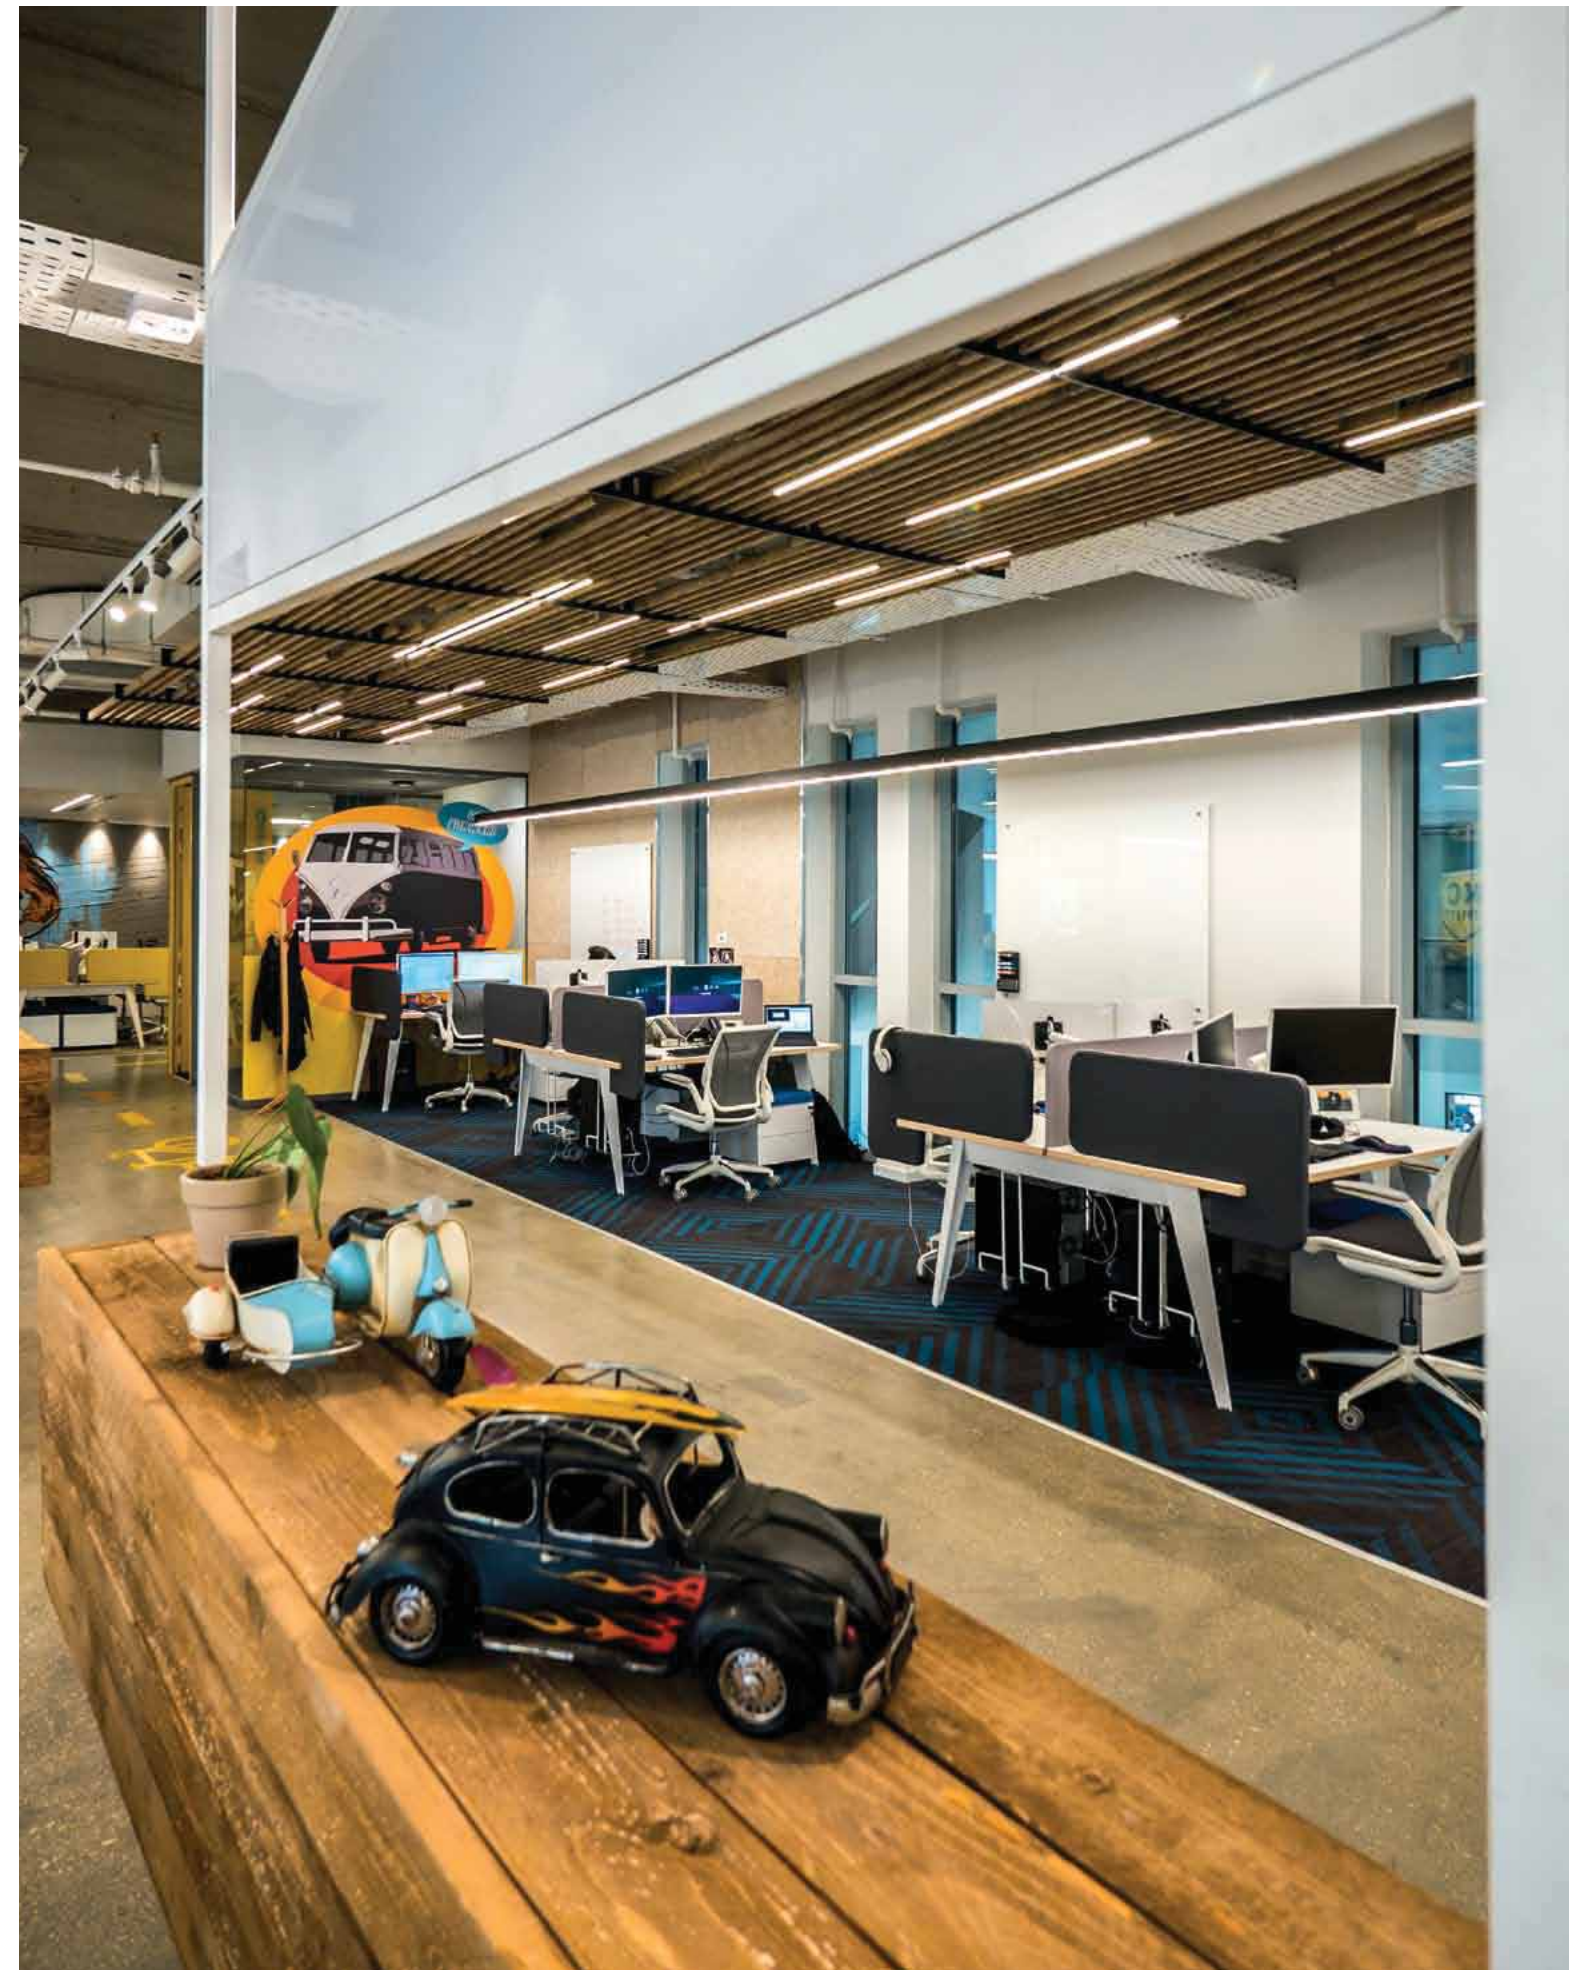

Product Tag: Pigreco bench - Workspaces collection