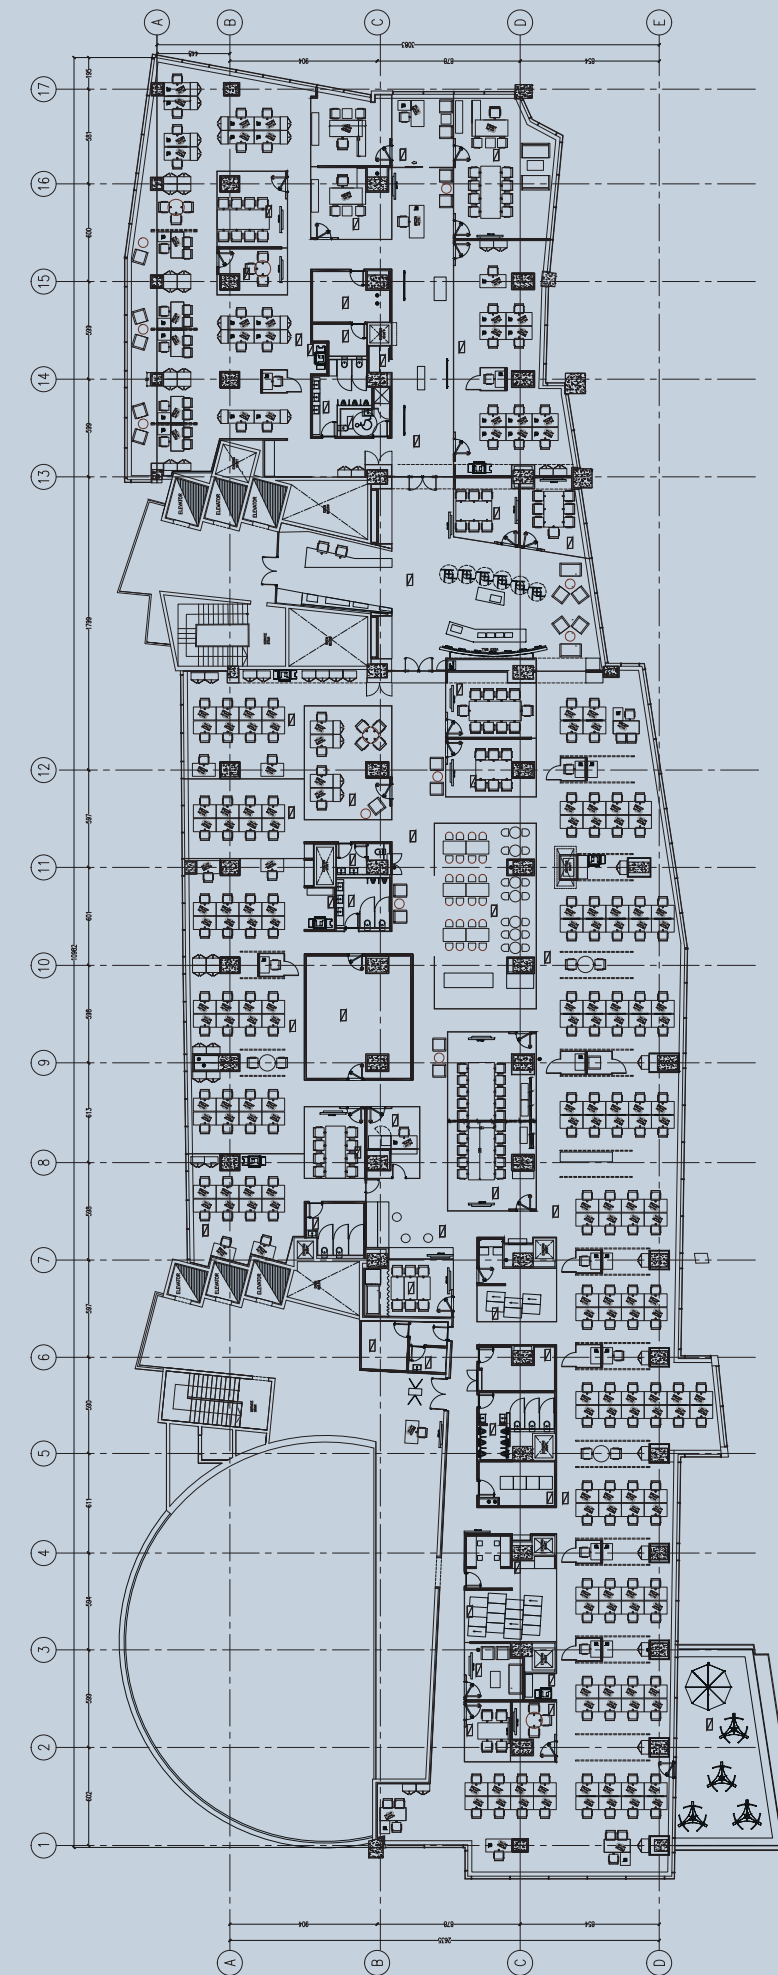

Product Tag: Yard bench - Workspaces collection

Product Tag

Yard

>> CUSTOMIZATION >>

■ en_The 2 vertical uprights are connected by the upper and lower crosspiece for making a portal that communicates strength and simplicity.