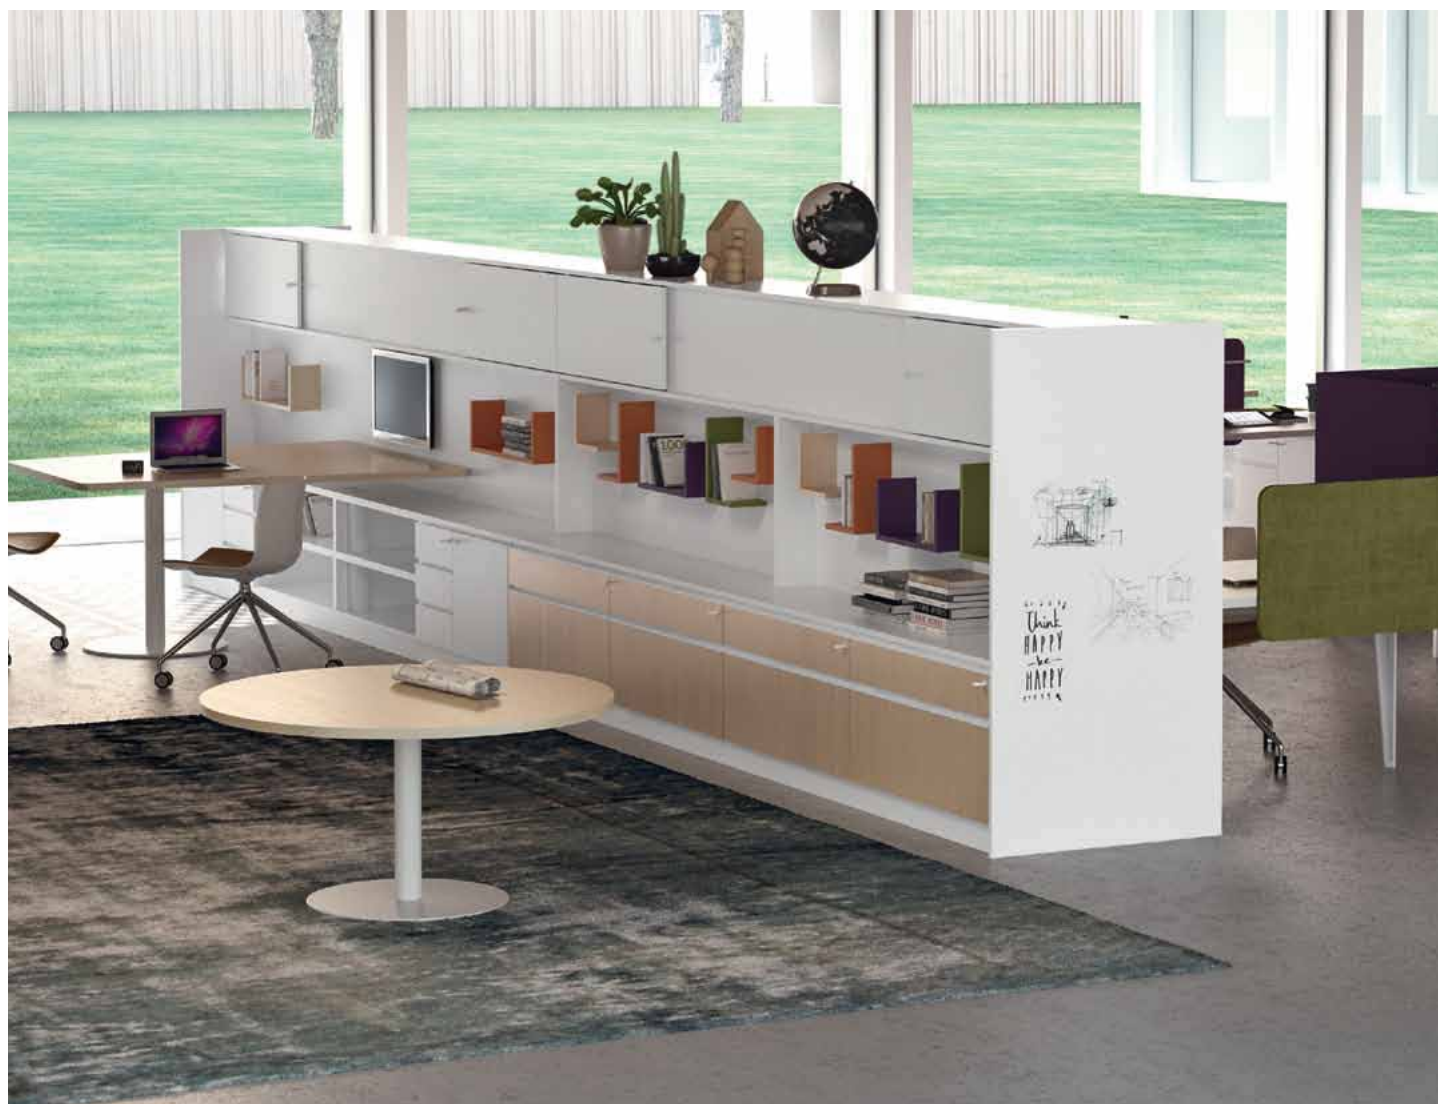

Product Tag: Vertebra spine system - Workspaces collection

Product Tag: Yard meeting table - Workspaces collection

Product Tag: Folding tables

Product Tag: Step classroom tables

Product Tag

Vertebra

■ en_Metal drawers with
 • ball bearing glides, full
 • extraction with soft closing
 • and anti-tilting mechanism,
 • centralized locking system,
 • weight capacity of 30 Kg.